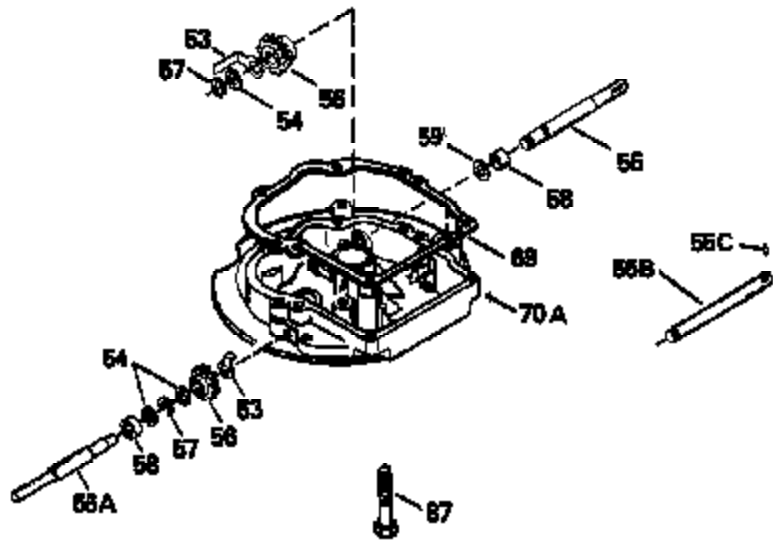

Ref #	Part Number	Qty	Description
379	631021		Inlet Needle, Seat & Clip Assy.
380	632046A		Carburetor (Incl. 184) (Refer to Division 5, Section A, page A2-10 or Fiche 8, Grid F-3for breakdown)
390B	590621		Rewind Starter (Refer to Division 5, Section C, page 34 or Fiche 8, Grid G-9 for breakdown)
400	33238C		* Gasket Set (Incl. items marked *)
420	730225		SAE 30, 4-Cycle Engine Oil (Quart)

ILLUSTRATION SHOWS TYPICAL PARTS ONLY. ORDER BY PART NUMBER. PARTS NOT LISTED ARE SUPPLIED BY OEM.

Ref #	Part Number	Qty	Description
118	730194		Rope Guide Kit (Use as required with 34476 fuel tank)
238	650806		Screw, 10-32 x 5/8"
246C	35705		Filter, Pre-Air (Optional)
260A	35491		Housing, Blower
262	650831		Screw, 1/4-20 x 15/32"
287B	650884		Screw, 8-32 x 1/2"
287A	650735		Screw, 10-24 x 3/8" (Use as required)
287A			Pop Rivet, (3/16" Dia.)(Purchase locally)
301	33032		Fuel Cap
327	35932		Plug, Starter
370	550223		Decal, Name
370A	34416		Decal, Instruction
390B	590621		Rewind Starter (Refer to Division 5, Section C, page 34 or Fiche 8, Grid G-9 for breakdown)

Ref #	Part Number	Qty	Description
	19 31361		Spring, Extension
	53 31745		Tang, Washer
	54 31747		Washer, Flat
	55A 34647		Shaft, P.T.O.
	56 31746		Left Hand Worm Gear
	57 33537		Ring, Retaining
	58 31744		Seal, Oil
	69 35261		* Gasket, Mounting flange
	70A 33535B		Flange Ass'y. (Incl.58, 72, 72A, 73, 75 & 80)
	87 650492		Screw, 1/4-20 x 2-1/4"
	182 6201		Screw, 1/4-28 x 7/8"
	185 31384A		Pipe, Intake (Incl. 224)
	186 34337		Link, Governor spring
	209 30200		Screw, 10-24 x 9/16"
	223 650451		Screw, 1/4-20 x 1"
	238 650806		Screw, 10-32 x 5/8"
	246B 35435		Filter, Pre-Air (Use as required)