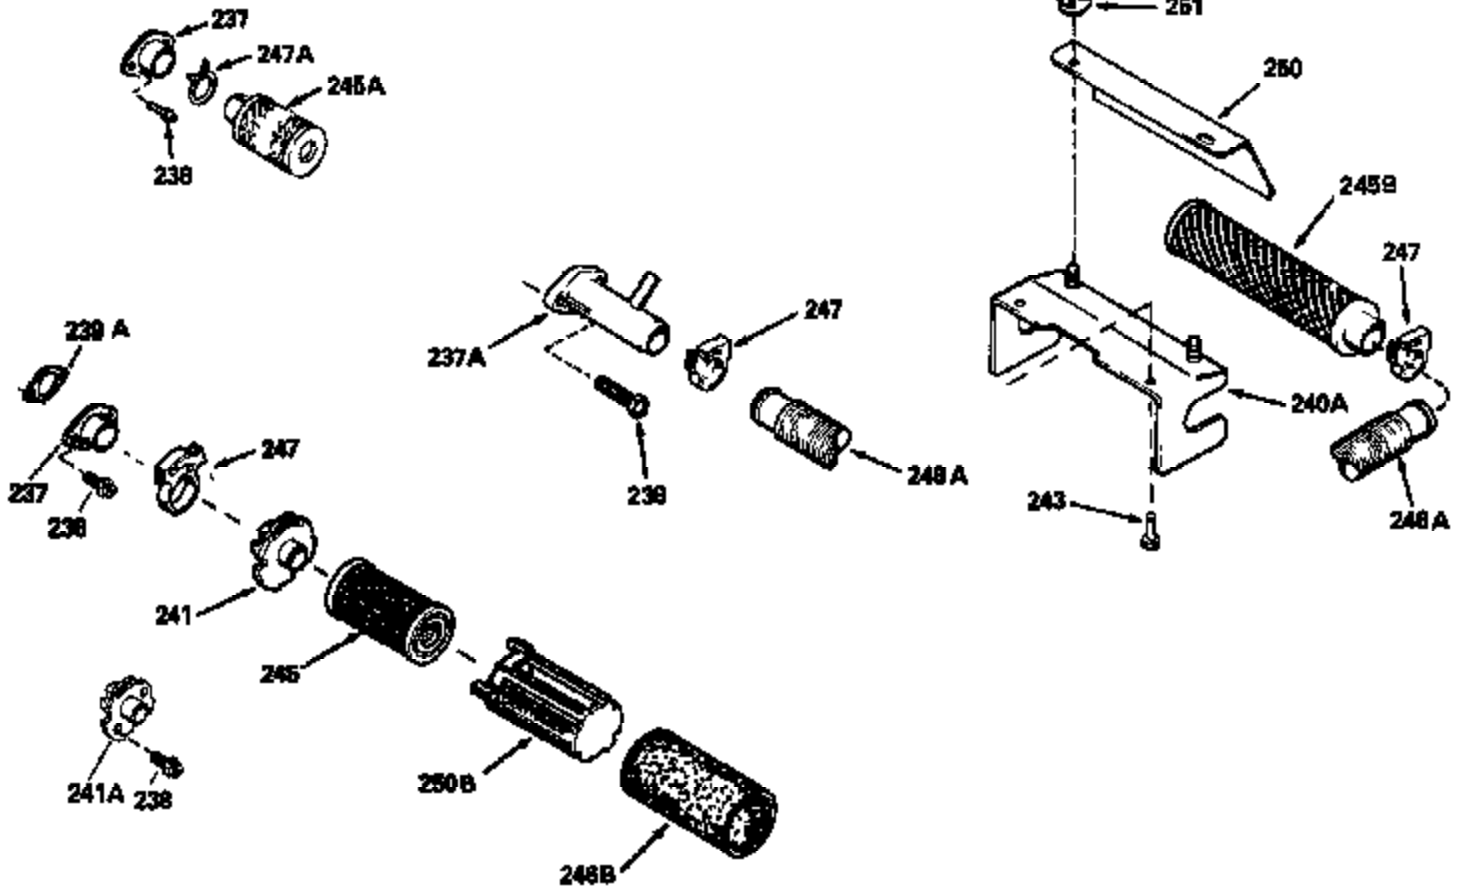

Ref #	Part Number	Qty	Description
379	631021		Inlet Needle, Seat & Clip Assy.
380	632046A		Carburetor (Incl. 184) (Refer to Division 5, Section A, page A2-10 or Fiche 8, Grid F-3for breakdown)
390B	590621		Rewind Starter (Refer to Division 5, Section C, page 34 or Fiche 8, Grid G-9 for breakdown)
400	33238C		* Gasket Set (Incl. items marked *)
420	730225		SAE 30, 4-Cycle Engine Oil (Quart)

Ref #	Part Number	Qty	Description
	19 31361		Spring, Extension
	53 31745		Tang, Washer
	54 31747		Washer, Flat
	55A 34647		Shaft, P.T.O.
	56 31746		Left Hand Worm Gear
	57 33537		Ring, Retaining
	58 31744		Seal, Oil
	69 35261		* Gasket, Mounting flange
	70A 33535B		Flange Ass'y. (Incl.58, 72, 72A, 73, 75 & 80)
	87 650492		Screw, 1/4-20 x 2-1/4"
	182 6201		Screw, 1/4-28 x 7/8"
	185 31384A		Pipe, Intake (Incl. 224)
	186 34337		Link, Governor spring
	209 30200		Screw, 10-24 x 9/16"
	223 650451		Screw, 1/4-20 x 1"
	238 650806		Screw, 10-32 x 5/8"
	246B 35435		Filter, Pre-Air (Use as required)