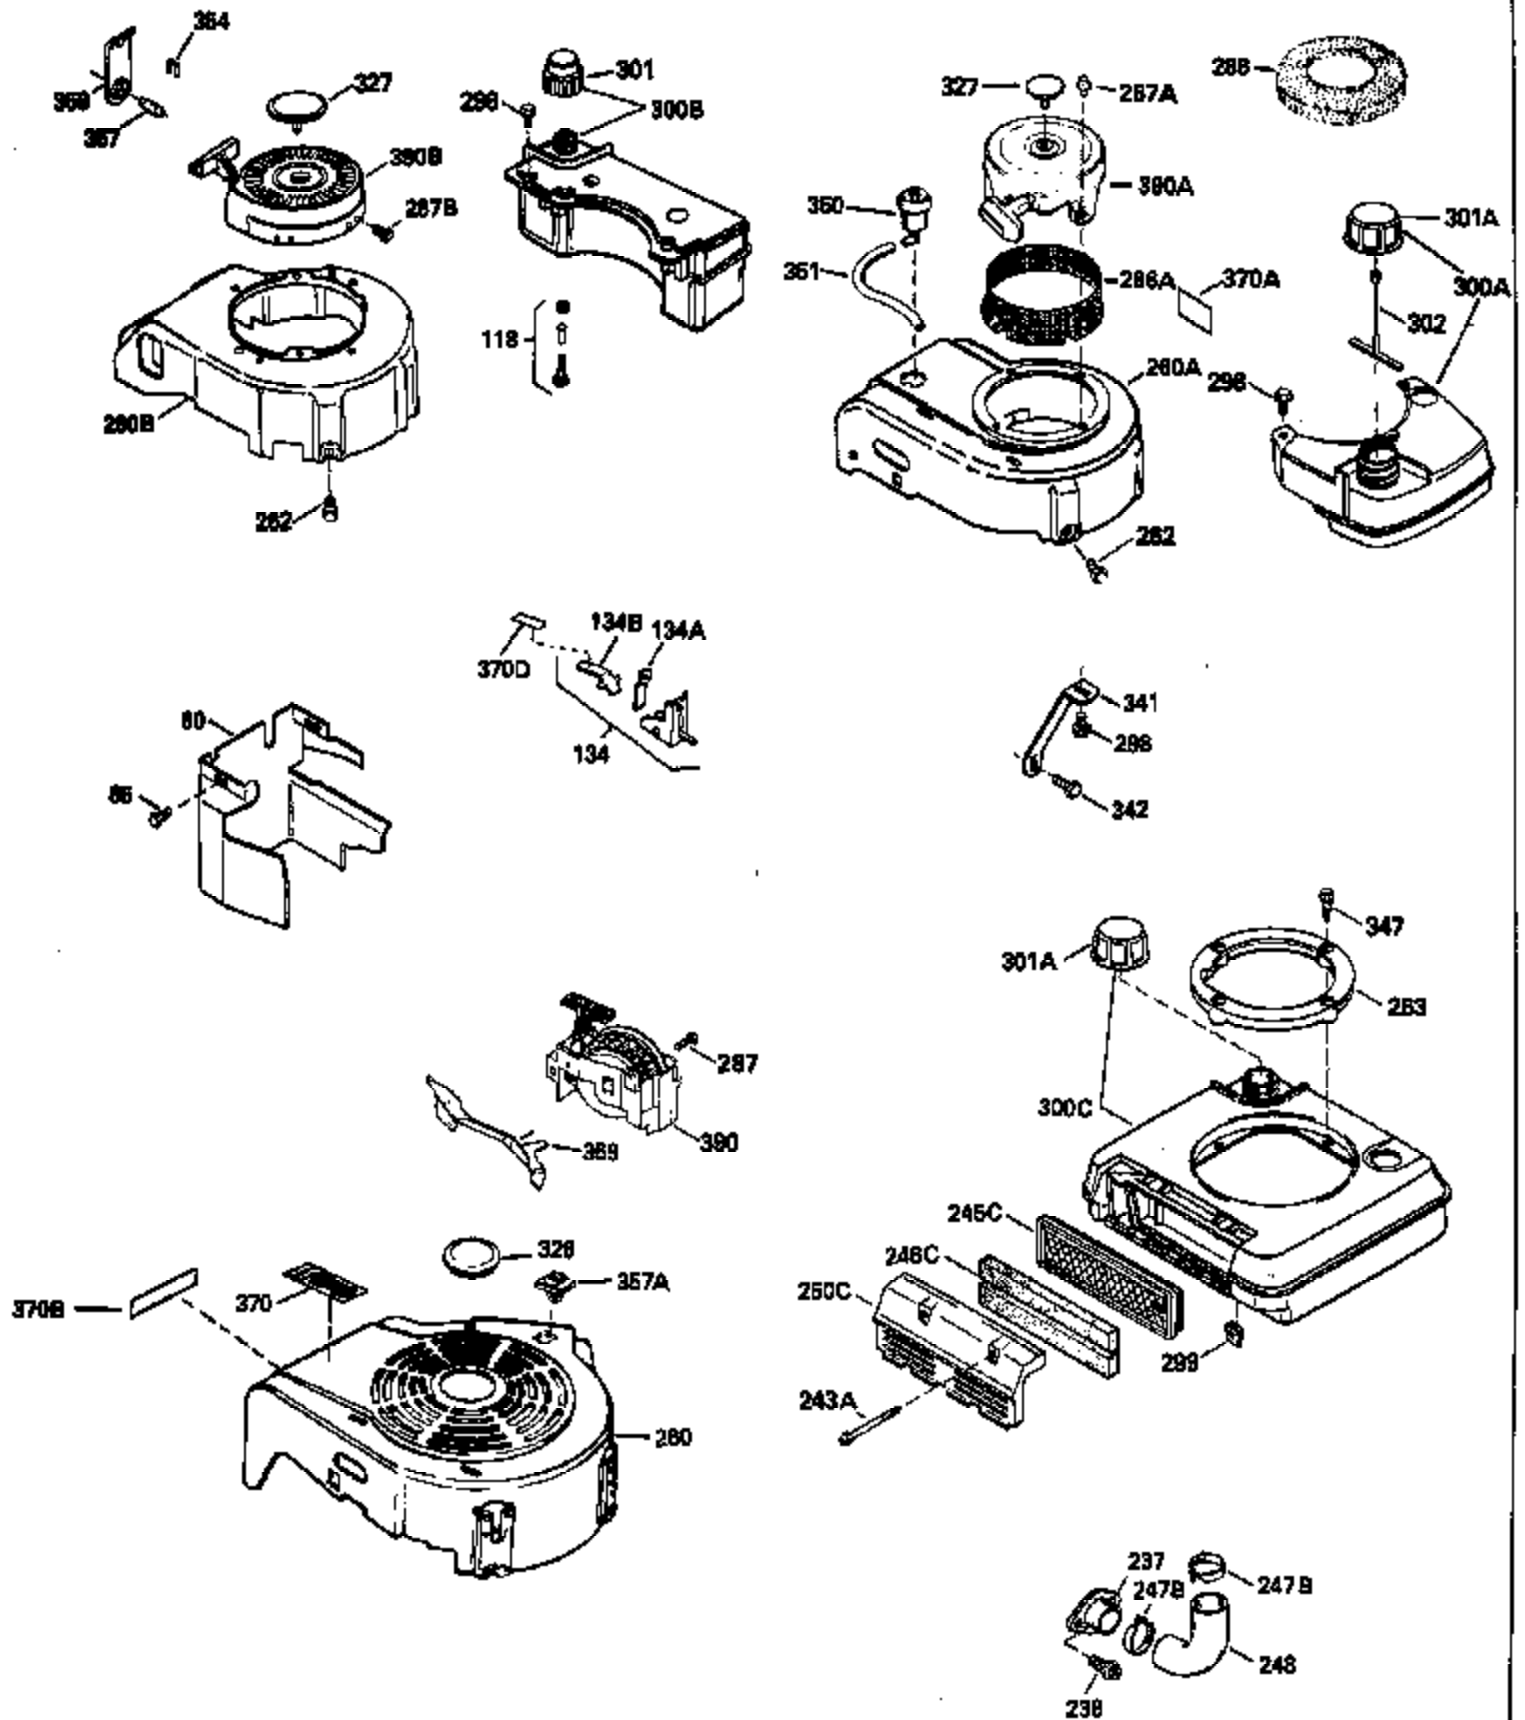

ILLUSTRATION SHOWS TYPICAL PARTS ONLY. ORDER BY PART NUMBER. PARTS NOT LISTED ARE SUPPLIED BY OEM.

Ref #	Part Number	Qty	Description
118	730194		Rope Guide Kit (Use as required with 34476 fuel tank)
238	650806		Screw, 10-32 x 5/8"
246C	35705		Filter, Pre-Air (Optional)
260A	35491		Housing, Blower
262	650831		Screw, 1/4-20 x 15/32"
287B	650884		Screw, 8-32 x 1/2"
287A	650735		Screw, 10-24 x 3/8" (Use as required)
287A			Pop Rivet, (3/16" Dia.)(Purchase locally)
301	33032		Fuel Cap
327	35932		Plug, Starter
370	550223		Decal, Name
370A	34416		Decal, Instruction
390B	590621		Rewind Starter (Refer to Division 5, Section C, page 34 or Fiche 8, Grid G-9 for breakdown)