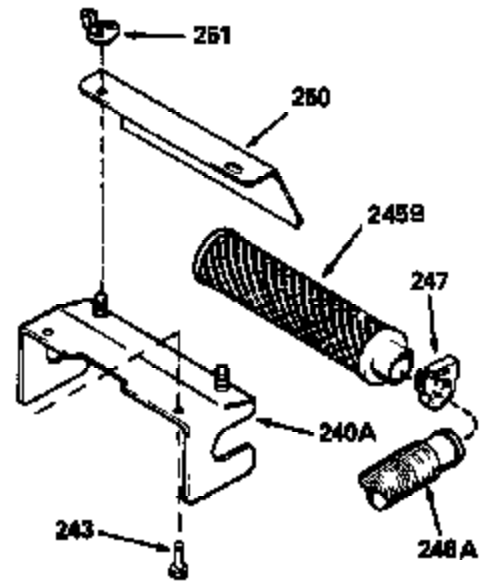

Ref #	Part Number	Qty	Description
19	31361		Spring, Extension
53	31745		Tang, Washer
54	31747		Washer, Flat
55A	34647		Shaft, P.T.O.
56	31746		Left Hand Worm Gear
57	33537		Ring, Retaining
58	31744		Seal, Oil
69	35261		* Gasket, Mounting flange
70A	33535B		Flange Ass'y. (Incl.58, 72, 72A, 73, 75 & 80)
87	650492		Screw, 1/4-20 x 2-1/4"
182	6201		Screw, 1/4-28 x 7/8"
185	31384A		Pipe, Intake (Incl. 224)
186	34337		Link, Governor spring
209	30200		Screw, 10-24 x 9/16"
223	650451		Screw, 1/4-20 x 1"
238	650806		Screw, 10-32 x 5/8"
246B	35435		Filter, Pre-Air (Use as required)