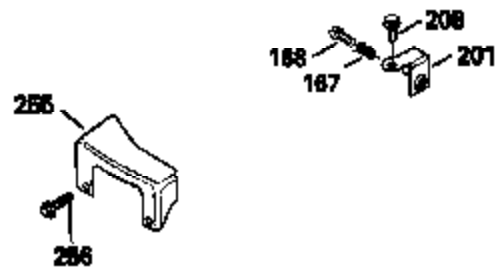

Ref #	Part Number	Qty	Description
379	631021		Inlet Needle, Seat & Clip Assy.
380	632046A		Carburetor (Incl. 184) (Refer to Division 5, Section A, page A2-10 or Fiche 8, Grid F-3for breakdown)
390B	590621		Rewind Starter (Refer to Division 5, Section C, page 34 or Fiche 8, Grid G-9 for breakdown)
400	33238C		* Gasket Set (Incl. items marked *)
420	730225		SAE 30, 4-Cycle Engine Oil (Quart)

ILLUSTRATION SHOWS TYPICAL PARTS ONLY. ORDER BY PART NUMBER. PARTS NOT LISTED ARE SUPPLIED BY OEM.

Ref #	Part Number	Qty	Description
118	730194		Rope Guide Kit (Use as required with 34476 fuel tank)
238	650806		Screw, 10-32 x 5/8"
246C	35705		Filter, Pre-Air (Optional)
260A	35491		Housing, Blower
262	650831		Screw, 1/4-20 x 15/32"
287B	650884		Screw, 8-32 x 1/2"
287A	650735		Screw, 10-24 x 3/8" (Use as required)
287A			Pop Rivet, (3/16" Dia.)(Purchase locally)
301	33032		Fuel Cap
327	35932		Plug, Starter
370	550223		Decal, Name
370A	34416		Decal, Instruction
390B	590621		Rewind Starter (Refer to Division 5, Section C, page 34 or Fiche 8, Grid G-9 for breakdown)

Ref #	Part Number	Qty	Description
19	31361		Spring, Extension
53	31745		Tang, Washer
54	31747		Washer, Flat
55A	34647		Shaft, P.T.O.
56	33401		Right Hand Worm Gear
57	33537		Ring, Retaining
58	31744		Seal, Oil
69	35261		* Gasket, Mounting flange
70A	33535B		Flange Ass'y. (Incl.58, 72, 72A, 73, 75 & 80)
87	650492		Screw, 1/4-20 x 2-1/4"
182	6201		Screw, 1/4-28 x 7/8"
185	31384A		Pipe, Intake (Incl. 224)
186	34337		Link, Governor spring
209	30200		Screw, 10-24 x 9/16"
223	650451		Screw, 1/4-20 x 1"
238	650806		Screw, 10-32 x 5/8"
246B	35435		Filter, Pre-Air (Use as required)