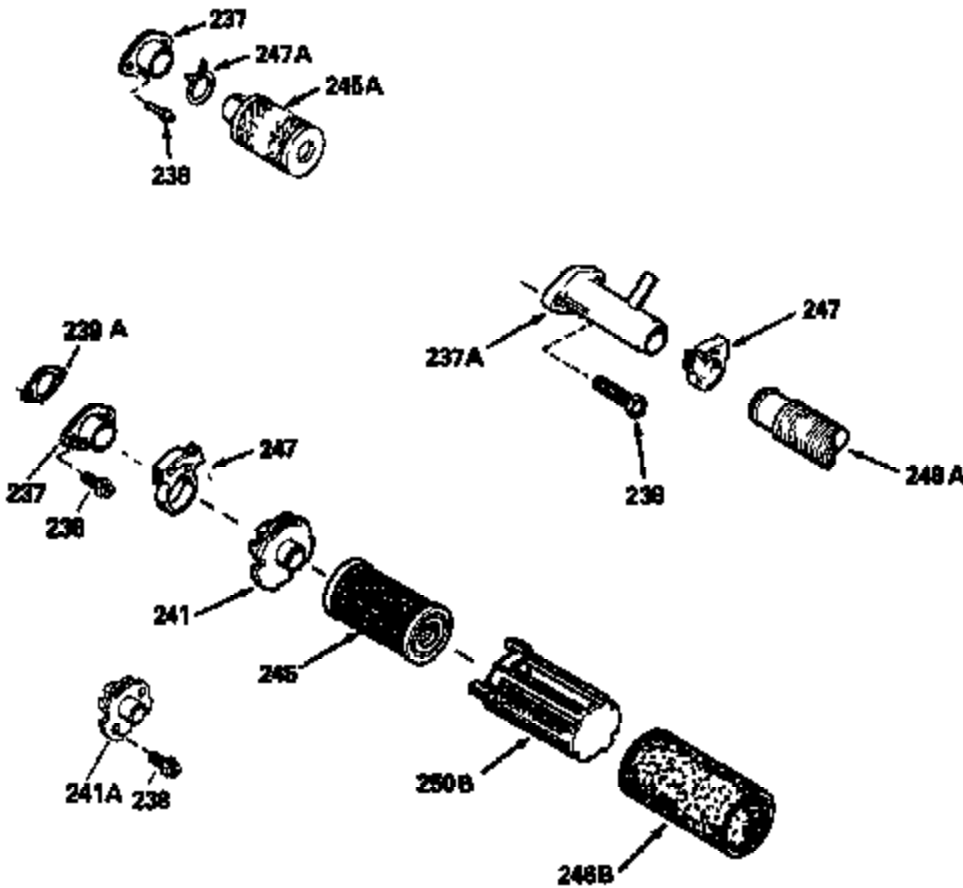

Ref #	Part Number	Qty	Description
379	631021		Inlet Needle, Seat & Clip Assy.
380	632046A		Carburetor (Incl. 184) (Refer to Division 5, Section A, page A2-10 or Fiche 8, Grid F-3for breakdown)
390B	590621		Rewind Starter (Refer to Division 5, Section C, page 34 or Fiche 8, Grid G-9 for breakdown)
400	33238C		* Gasket Set (Incl. items marked *)
420	730225		SAE 30, 4-Cycle Engine Oil (Quart)

ILLUSTRATION SHOWS TYPICAL PARTS ONLY. ORDER BY PART NUMBER. PARTS NOT LISTED ARE SUPPLIED BY OEM.

Ref #	Part Number	Qty	Description
118	730194		Rope Guide Kit (Use as required with 34476 fuel tank)
238	650806		Screw, 10-32 x 5/8"
246C	35705		Filter, Pre-Air (Optional)
260A	35491		Housing, Blower
262	650831		Screw, 1/4-20 x 15/32"
287B	650884		Screw, 8-32 x 1/2"
287A	650735		Screw, 10-24 x 3/8" (Use as required)
287A			Pop Rivet, (3/16" Dia.)(Purchase locally)
301	33032		Fuel Cap
327	35932		Plug, Starter
370	550223		Decal, Name
370A	34416		Decal, Instruction
390B	590621		Rewind Starter (Refer to Division 5, Section C, page 34 or Fiche 8, Grid G-9 for breakdown)

Ref #	Part Number	Qty	Description
19	31361		Spring, Extension
53	31745		Tang, Washer
54	31747		Washer, Flat
55A	34647		Shaft, P.T.O.
56	33401		Right Hand Worm Gear
57	33537		Ring, Retaining
58	31744		Seal, Oil
69	35261		* Gasket, Mounting flange
70A	33535B		Flange Ass'y. (Incl.58, 72, 72A, 73, 75 & 80)
87	650492		Screw, 1/4-20 x 2-1/4"
182	6201		Screw, 1/4-28 x 7/8"
185	31384A		Pipe, Intake (Incl. 224)
186	34337		Link, Governor spring
209	30200		Screw, 10-24 x 9/16"
223	650451		Screw, 1/4-20 x 1"
238	650806		Screw, 10-32 x 5/8"
246B	35435		Filter, Pre-Air (Use as required)