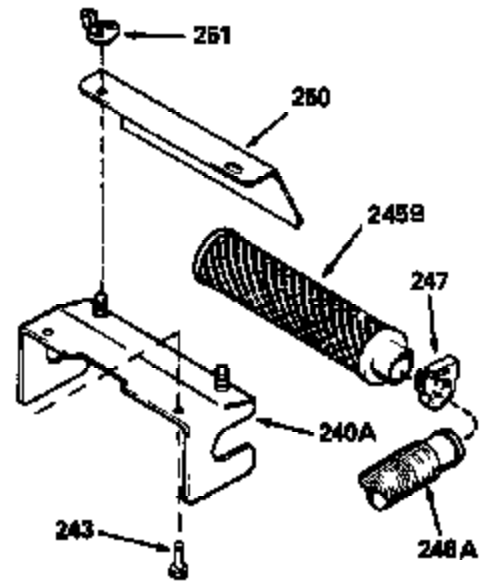

ILLUSTRATION SHOWS TYPICAL PARTS ONLY. ORDER BY PART NUMBER. PARTS NOT LISTED ARE SUPPLIED BY OEM.

Ref #	Part Number	Qty	Description
118	730194		Rope Guide Kit (Use as required with 34476 fuel tank)
238	650806		Screw, 10-32 x 5/8"
246C	35705		Filter, Pre-Air (Optional)
260A	35491		Housing, Blower
262	650831		Screw, 1/4-20 x 15/32"
287B	650884		Screw, 8-32 x 1/2"
287A	650735		Screw, 10-24 x 3/8" (Use as required)
287A			Pop Rivet, (3/16" Dia.)(Purchase locally)
301	33032		Fuel Cap
327	35932		Plug, Starter
370	550223		Decal, Name
370A	34416		Decal, Instruction
390B	590621		Rewind Starter (Refer to Division 5, Section C, page 34 or Fiche 8, Grid G-9 for breakdown)

Ref #	Part Number	Qty	Description
189	650839		Screw, 1/4-20 x 3/8"
190	35831		Lever, Brake
191	35039A		Bracket Assy., S.E. Brake (Incl. 195)
194	32309		Ring, Retaining
195	610973		Terminal Assy.
210	27793		Clip, Conduit
211	28942		Screw, 10-32 x 3/8"
274	26754A		* Gasket, Exhaust (Use as required)
277	650795		Screw, 1/4-20 x 2-1/4"
277A	30063		Screw, 1/4-20 x 1/2" (Use as required )
370F	34387		Decal, Instruction (Optional)
415	730162		Muffler Adap.Kit(Incl.274,277A)(Use a s req.)
430	730574		Debris Screen Kit (Incl. 370F,431-433 )(Opt.)
431	35596		Screen, Debris (Optional)
432	35597		Bracket, Debris screen (Optional)
433	650910		Screw, 8-32 x 1/4" (Optional)

Ref #	Part Number	Qty	Description
19	31361		Spring, Extension
53	31745		Tang, Washer
54	31747		Washer, Flat
55A	34647		Shaft, P.T.O.
56	33401		Right Hand Worm Gear
57	33537		Ring, Retaining
58	31744		Seal, Oil
69	35261		* Gasket, Mounting flange
70A	33535B		Flange Ass'y. (Incl.58, 72, 72A, 73, 75 & 80)
87	650492		Screw, 1/4-20 x 2-1/4"
182	6201		Screw, 1/4-28 x 7/8"
185	31384A		Pipe, Intake (Incl. 224)
186	34337		Link, Governor spring
209	30200		Screw, 10-24 x 9/16"
223	650451		Screw, 1/4-20 x 1"
238	650806		Screw, 10-32 x 5/8"
246B	35435		Filter, Pre-Air (Use as required)