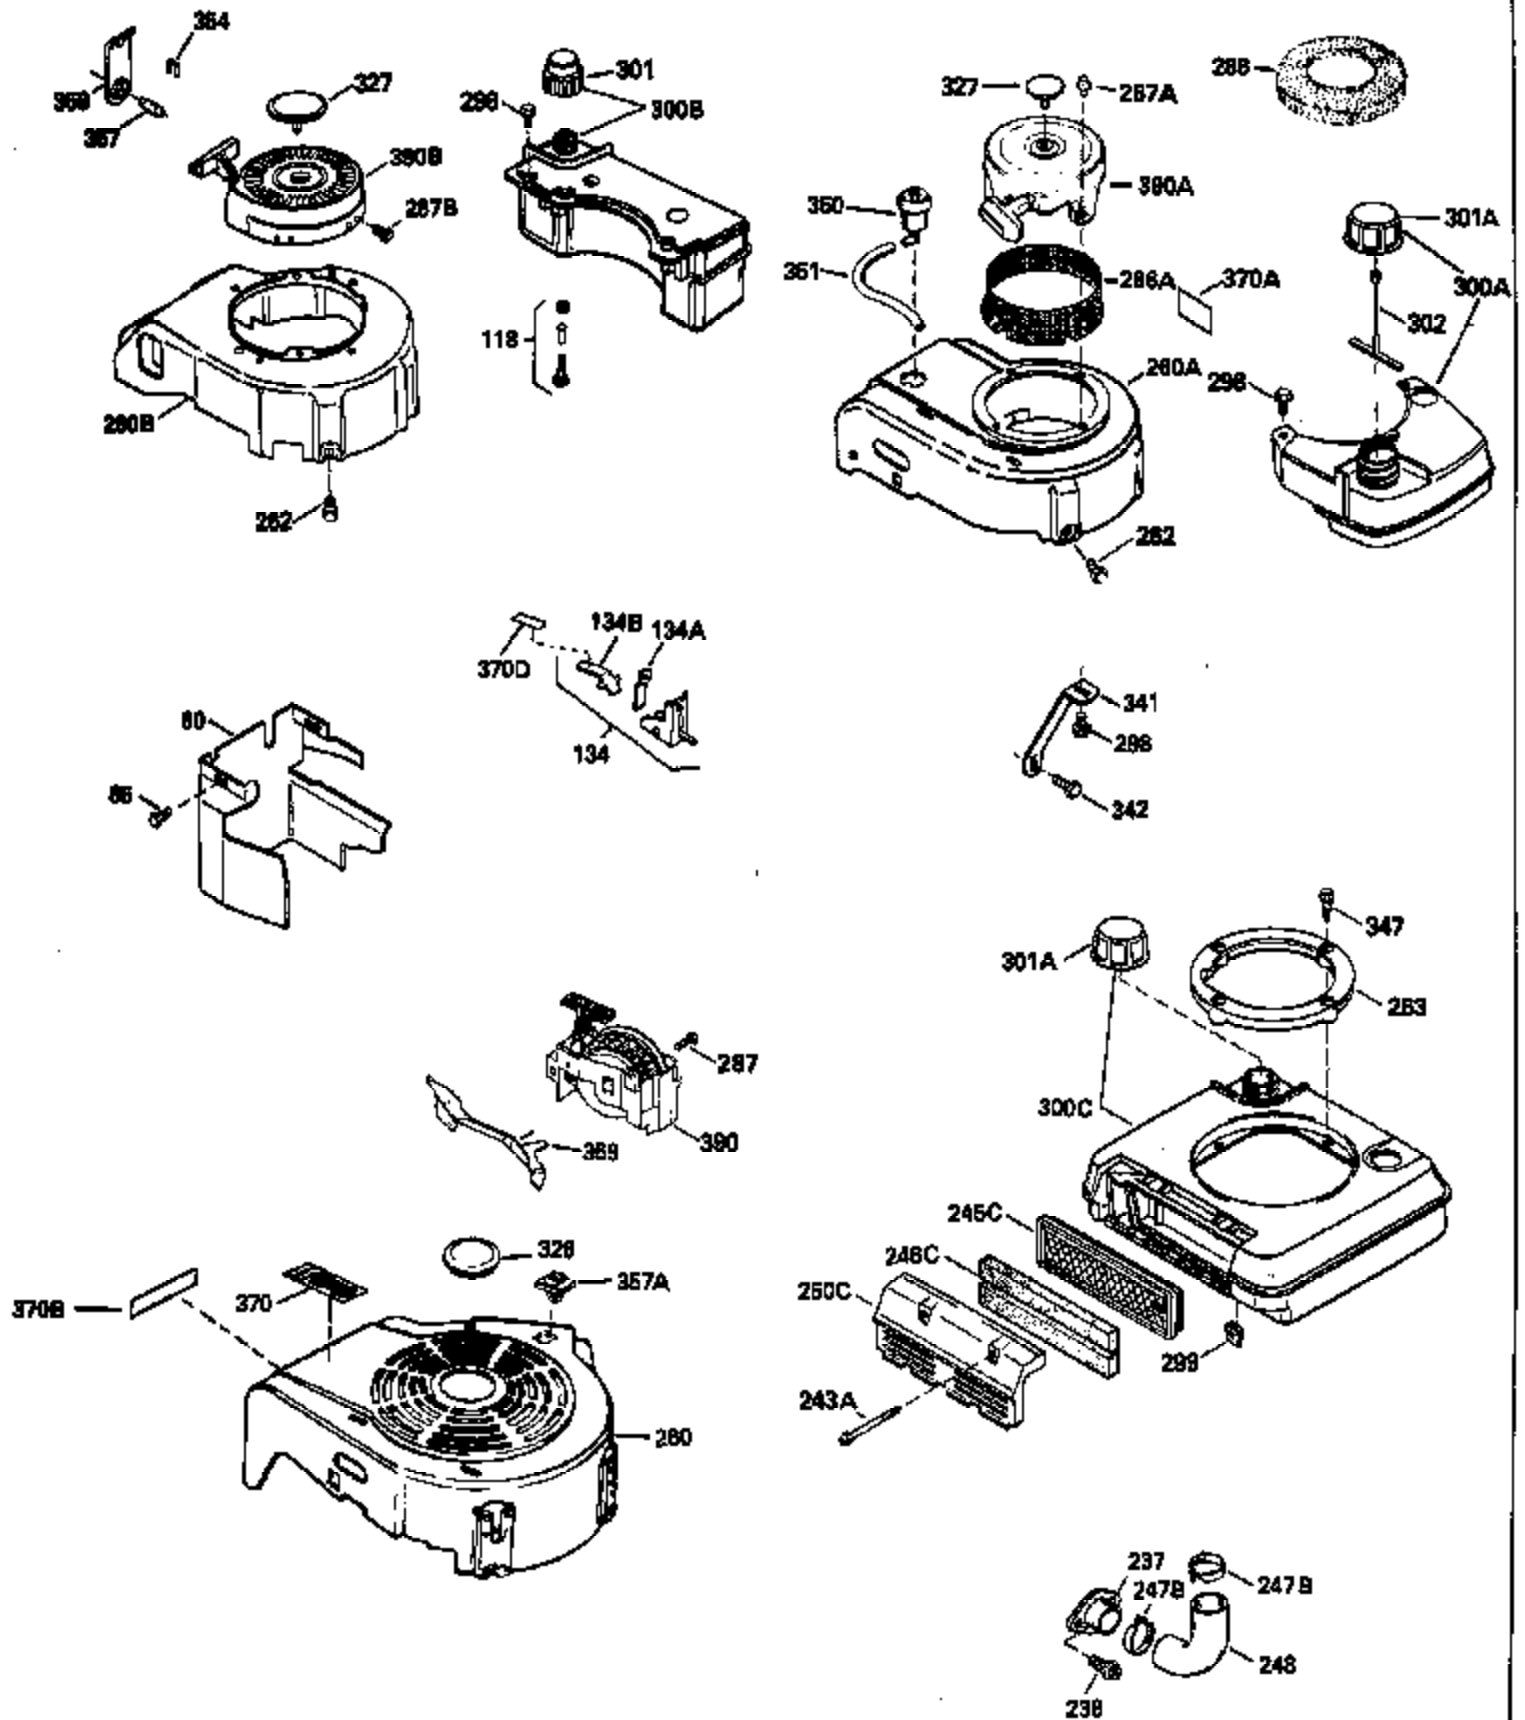

ILLUSTRATION SHOWS TYPICAL PARTS ONLY. ORDER BY PART NUMBER. PARTS NOT LISTED ARE SUPPLIED BY OEM.

Ref #	Part Number	Qty	Description
118	730194		Rope Guide Kit (Use as required with 34476 fuel tank)
246C	35705		Filter, Pre-Air (Optional)
260B	35478		Housing, Blower
262	650831		Screw, 1/4-20 x 15/32"
287B	650884		Screw, 8-32 x 1/2"
287A	650735		Screw, 10-24 x 3/8" (Use as required)
287A			Pop Rivet, (3/16" Dia.)(Purchase locally)
301	33032		Fuel Cap
327	35932		Plug, Starter
354	35025		Staple (Not used on all models)
357	34985		Rope Stop & Staple Ass'y. (Incl. 354)
358	35168		Bracket Assy., Rope guide
370	34993		Decal, Instruction
390B	590621		Rewind Starter (Refer to Division 5, Section C, page 34 or Fiche 8, Grid G-9 for breakdown)