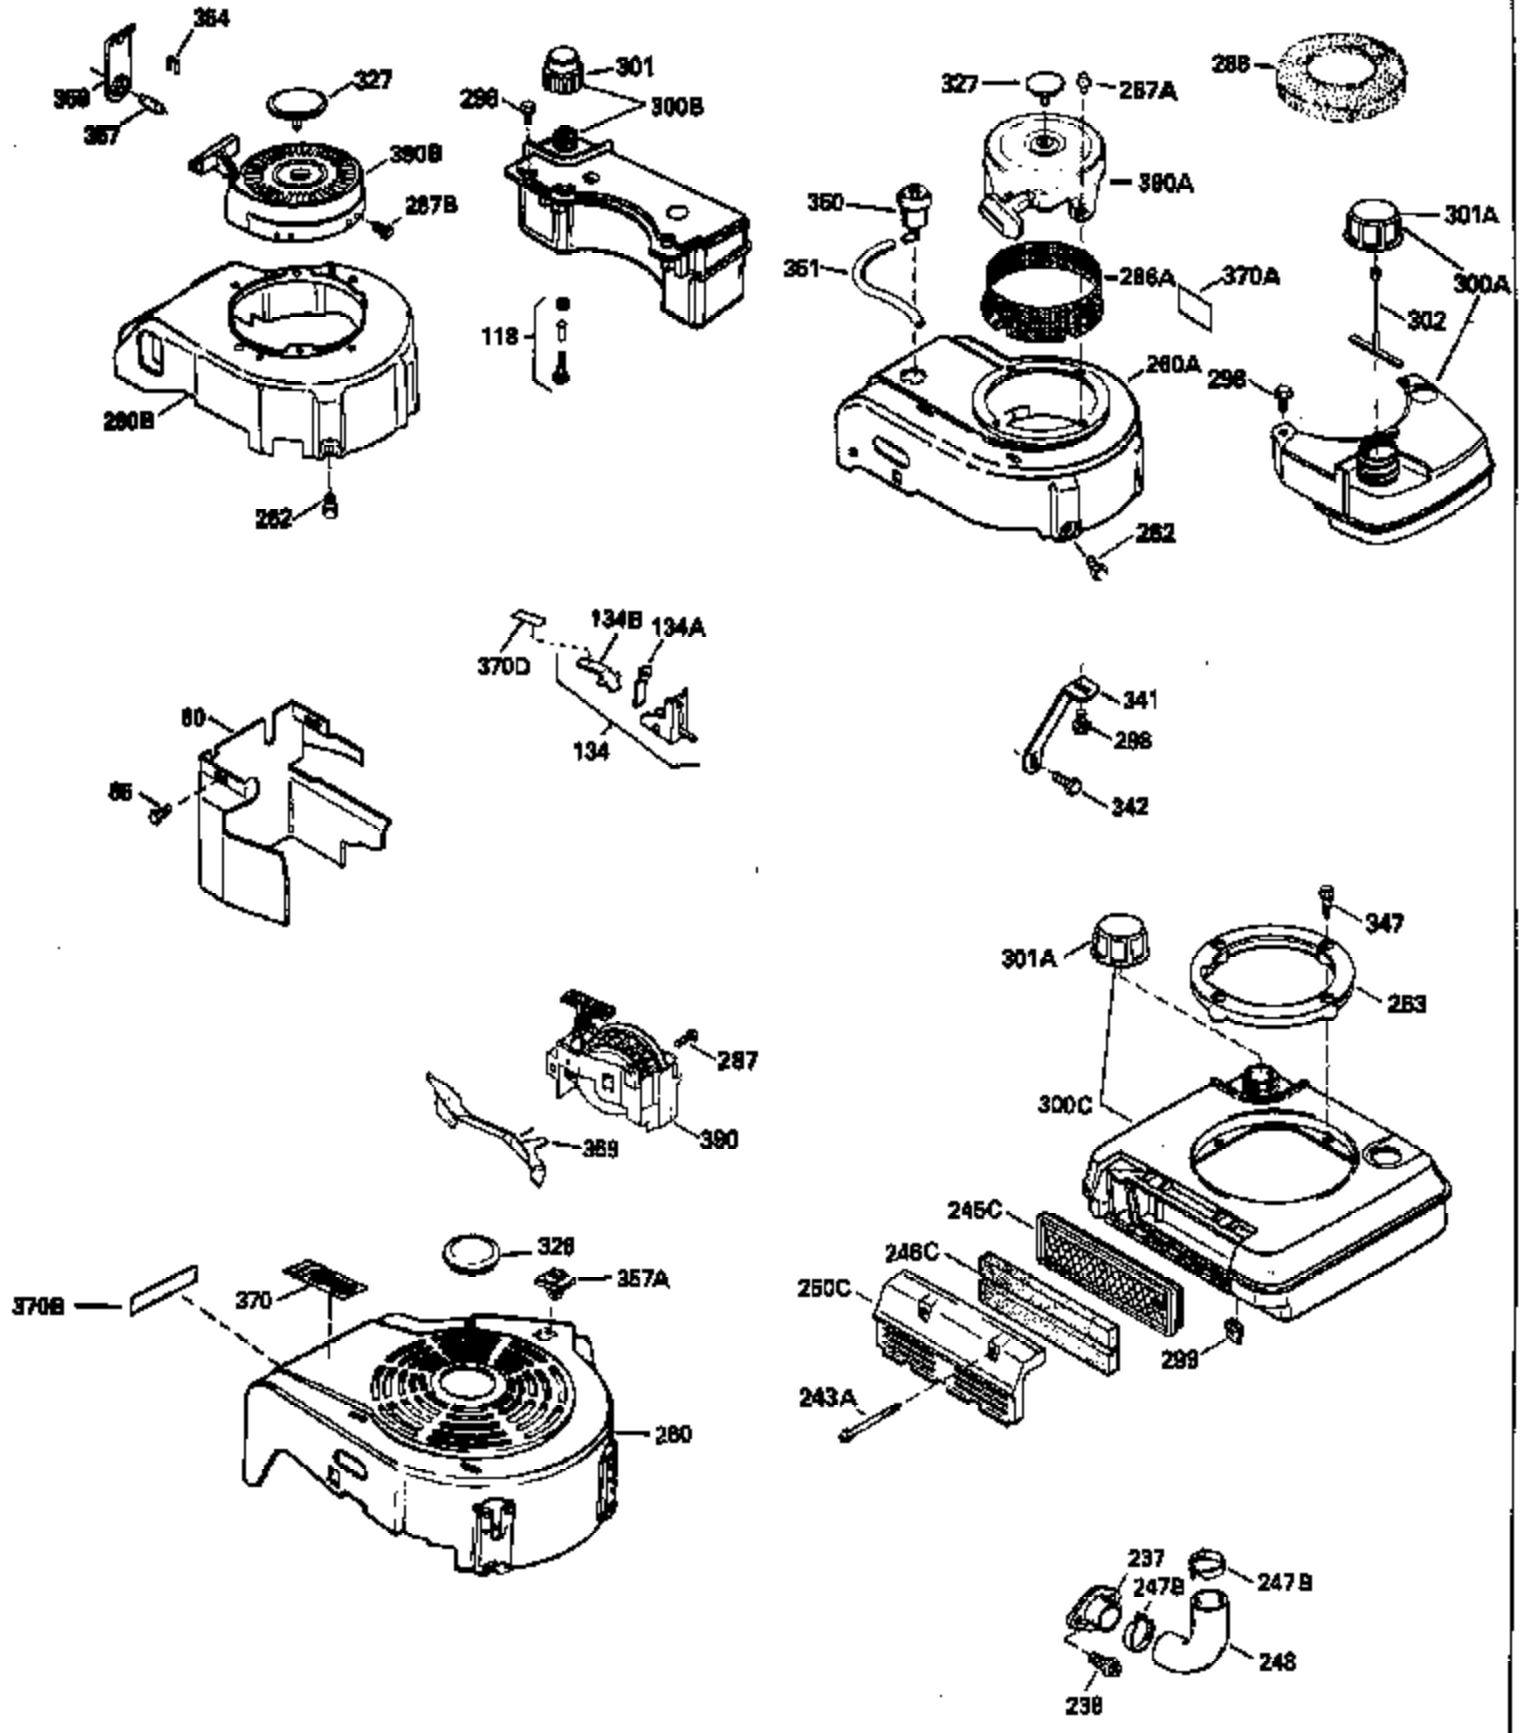

ILLUSTRATION SHOWS TYPICAL PARTS ONLY. ORDER BY PART NUMBER. PARTS NOT LISTED ARE SUPPLIED BY OEM.

Ref #	Part Number	Qty	Description
118	730194		Rope Guide Kit (Use as required with 34476 fuel tank)
238	650806		Screw, 10-32 x 5/8"
246C	35705		Filter, Pre-Air (Optional)
260A	35491		Housing, Blower
262	650831		Screw, 1/4-20 x 15/32"
287B	650884		Screw, 8-32 x 1/2"
287A	650735		Screw, 10-24 x 3/8" (Use as required)
287A			Pop Rivet, (3/16" Dia.)(Purchase locally)
301	33032		Fuel Cap
327	35932		Plug, Starter
370	550223		Decal, Name
370A	34416		Decal, Instruction
390B	590635		Rewind Starter (Refer to Division 5, Section C, page 34 or Fiche 8, Grid G-9 for breakdown)