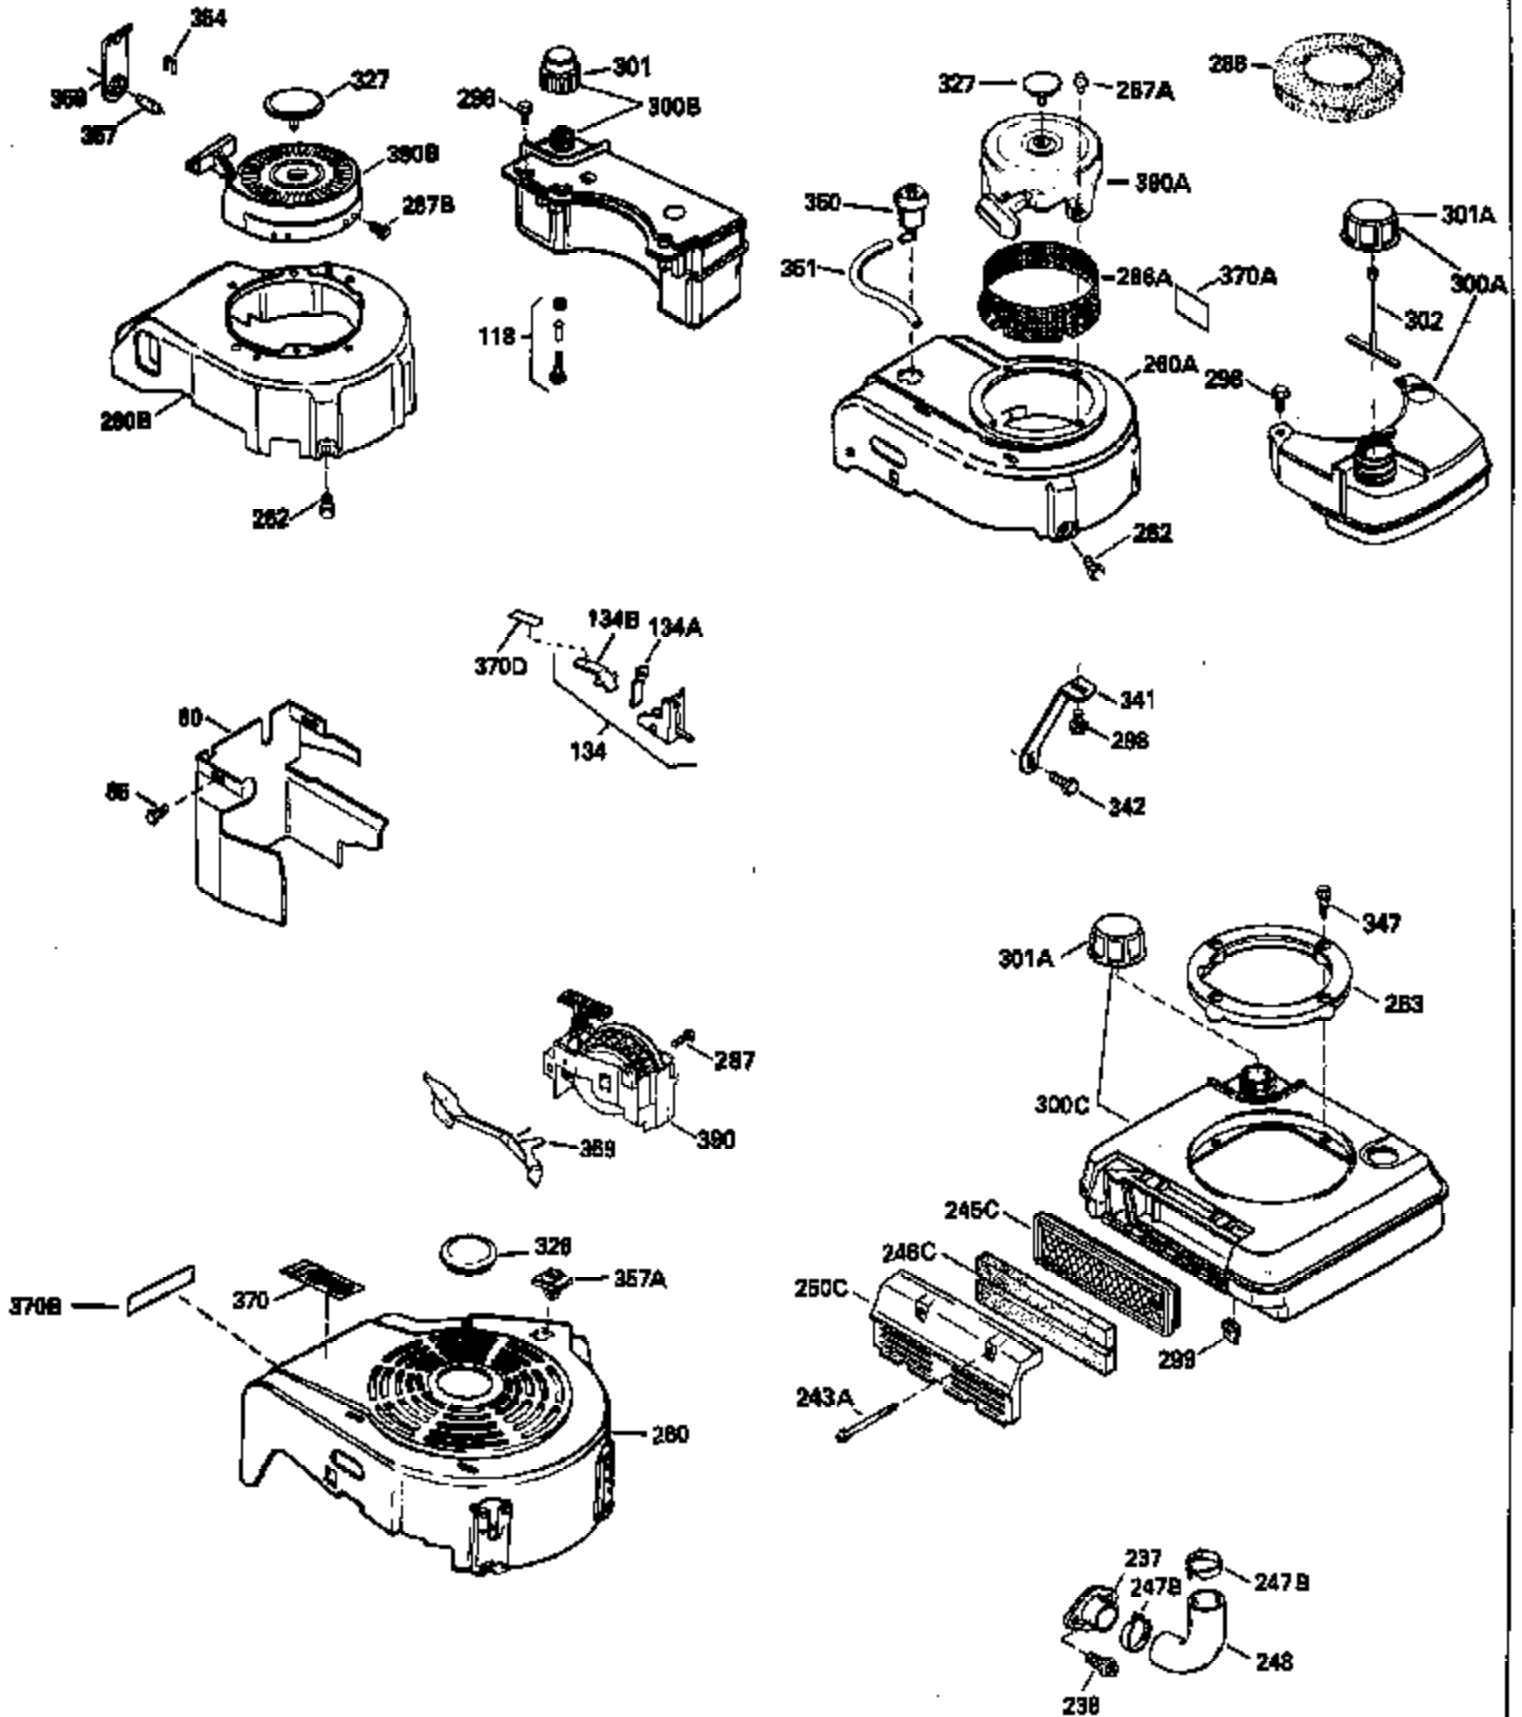

---

Ref #	Part Number	Qty	Description
420	730225		SAE 30, 4-Cycle Engine Oil (Quart)

---

ILLUSTRATION SHOWS TYPICAL PARTS ONLY. ORDER BY PART NUMBER. PARTS NOT LISTED ARE SUPPLIED BY OEM.

Ref #	Part Number	Qty	Description
118	730194		Rope Guide Kit (Use as required with 34476 fuel tank)
238	650806		Screw, 10-32 x 5/8"
246C	35705		Filter, Pre-Air (Optional)
260A	35476		Housing, Blower
262	650831		Screw, 1/4-20 x 15/32"
286A	35354		Screen, Starter cup (Stationary)
287A	650735		Screw, 10-24 x 3/8" (Use as required)
287A			Pop Rivet, (3/16" Dia.)(Purchase locally)
301	33032		Fuel Cap
370A	34346		Decal, Instruction
390A	590420A		Rewind Starter (Refer to Division 5, Section C, page 25 or Fiche 8, Grid G-7 for breakdown)