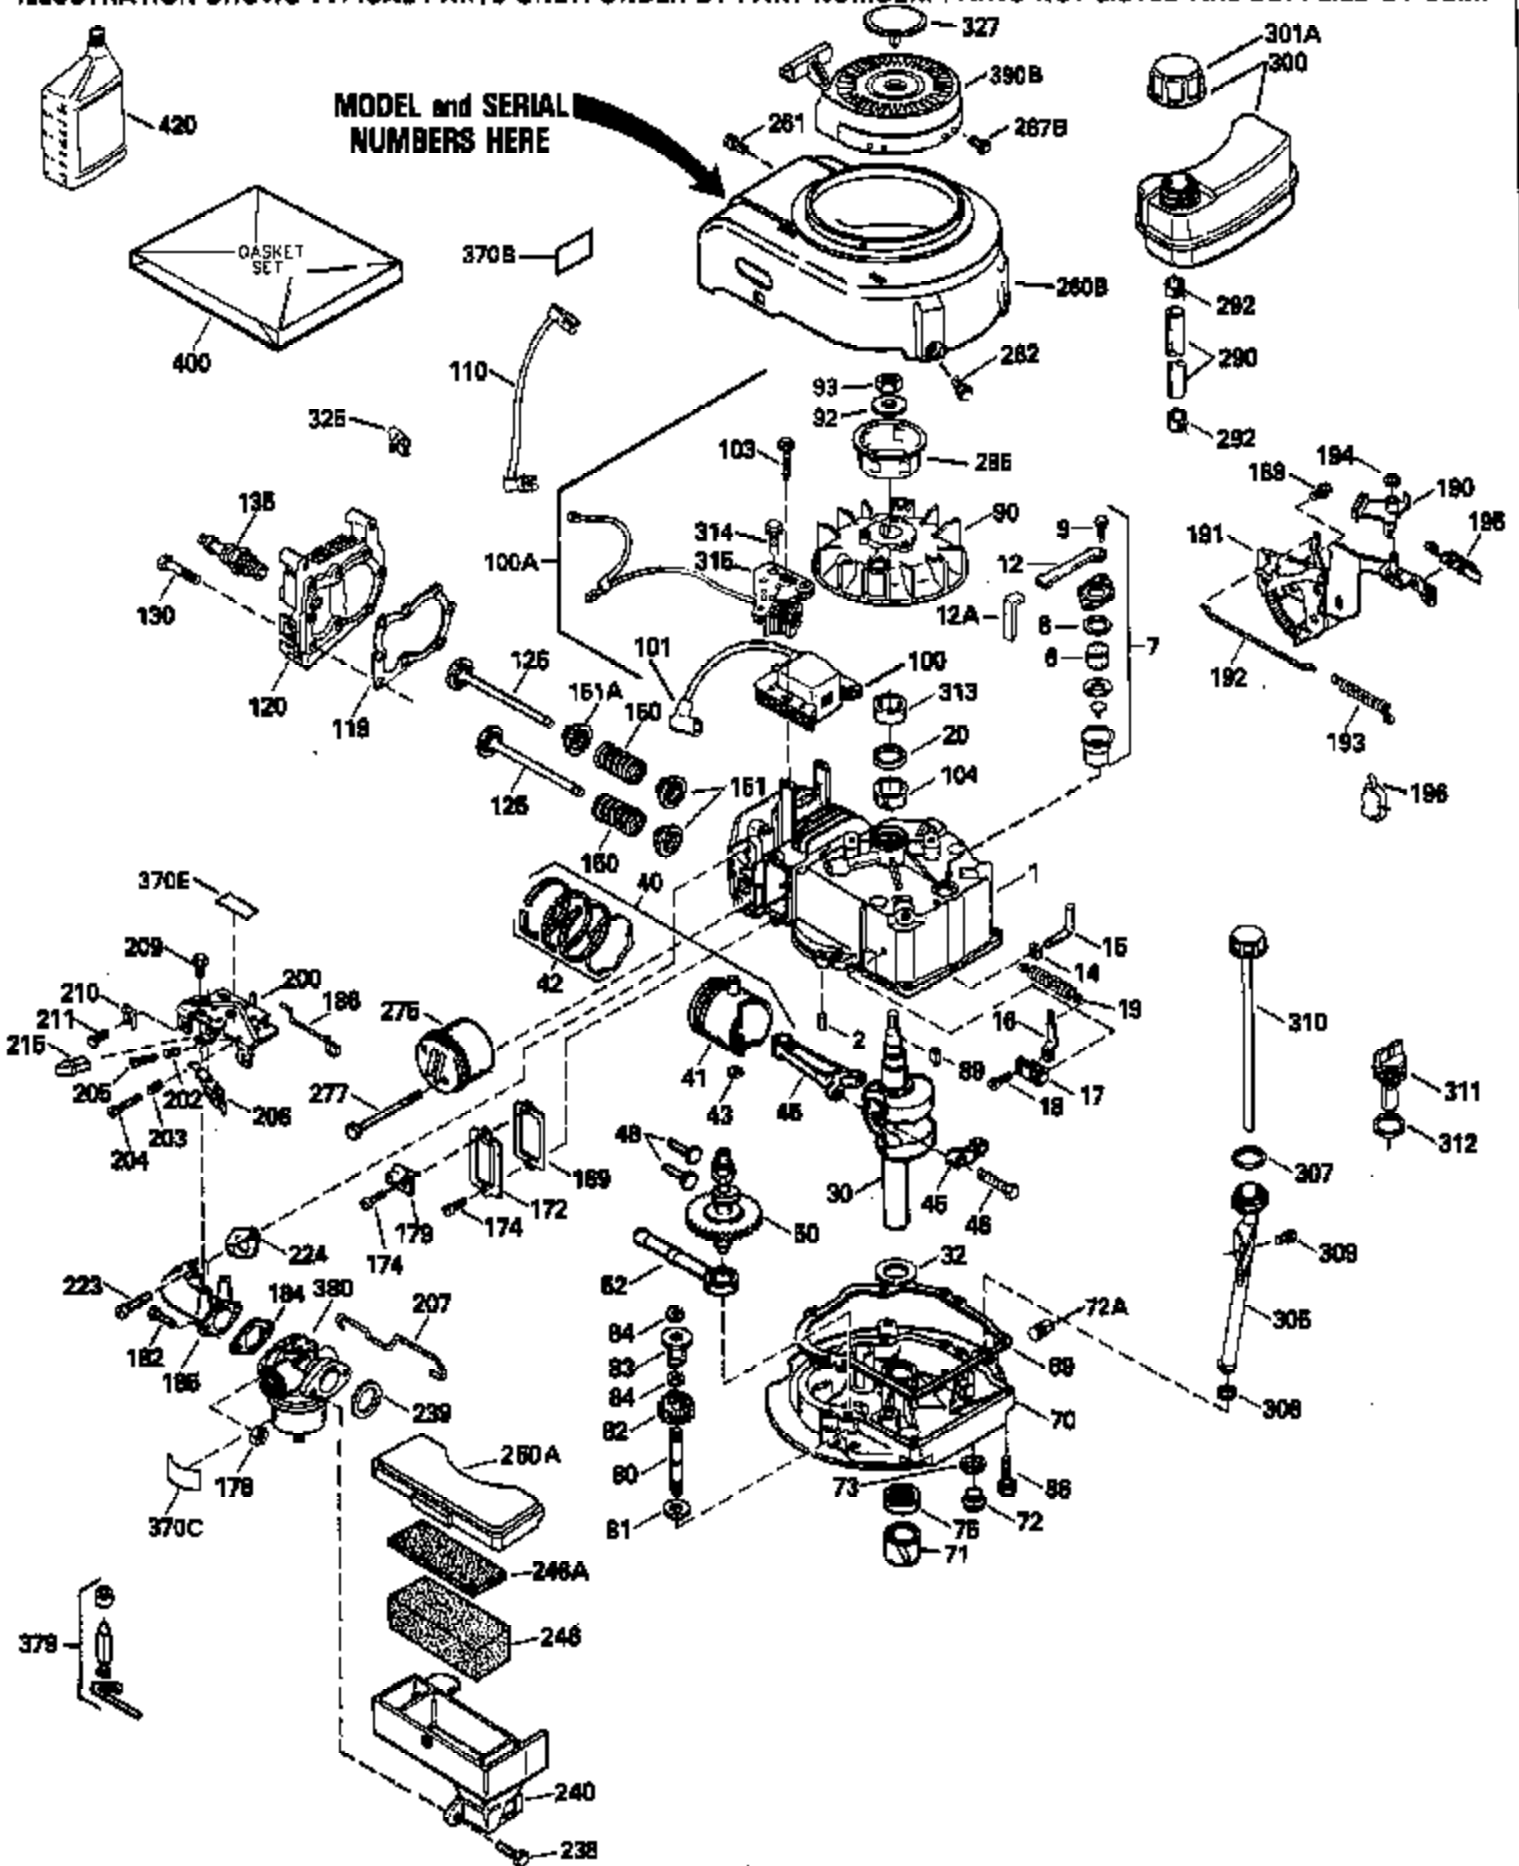

ILLUSTRATION SHOWS TYPICAL PARTS ONLY. ORDER BY PART NUMBER. PARTS NOT LISTED ARE SUPPLIED BY OEM.

Ref #	Part Number	Qty	Description
1	34975		Cylinder Ass'y. (Incl. 2, 8, 9 & 20) (2-1/2")
2	26727		Pin, Dowel
6	33734		Element, Breather
7	34214A		Breather Ass'y. (Incl. 6, 8, 9, 12 & 12A)
8	33735		* Gasket, Breather
9	30200		Screw, 10-24 x 9/16"
12A	34695		Elbow, Breather tube
12	33886		Tube, Breather
14	28277		Washer
15	31513		Rod, Governor
16	31383A		Lever, Governor
17	31335		Clamp, Governor lever
18	650548		Screw, 8-32 x 5/16"
19	31361		Spring, Extension
20	32600		Seal, Oil
30	34450		Crankshaft Ass'y.
40	34514		Piston, Pin & Ring Set (Std.) (2-1/2" Bore)
40	34515		Piston, Pin & Ring Set (.010" OS)
40	34516		Piston, Pin & Ring Set (.020" OS)
41	32538B		Piston & Pin Ass'y. (Incl. 43)(Std.)(2-1/2")
41	32548B		Piston & Pin Ass'y. (Incl. 43) (.010" OS)
41	32549B		Piston & Pin Ass'y. (Incl. 43) (.020" OS)
42	28986		Ring Set (Std.) (2-1/2" Bore)
42	28987		Ring Set (.010" OS)
42	28988		Ring Set (.020" OS)
43	20381		Ring, Piston pin retaining
45	30963B		Rod Assy., Connecting (Incl. 46)
46	32610A		Bolt, Connecting rod
48	27241		Lifter, Valve
50	33148A		Camshaft
52	29914		Oil Pump Assy.
69	35261		* Gasket, Mounting flange
72	30572		Plug, Oil drain (Incl. 73)
73	28833		* Drain Plug Gasket (Not req. W/plastic plug)
75	26208		Seal, Oil
80	30574		Shaft, Governor
81	30590A		Washer, Flat
82	30591		Gear Assy., Governor (Incl. 81)
83	30588A		Spool, Governor
84	29193		Ring, Retaining
86	650488		Screw, 1/4-20 x 1-1/4"
89	611004		Flywheel Key
90	611046A		Flywheel
92	650815		Washer, Belleville
93	650816		Nut, Flywheel
100	730207		Magneto-to-Solid State Conversion Kit (Includes solid state module, solid state flywheel key, and instructions.)(Use as required on external ignition engines only.)
100	34443A		Solid State Assy.
103	650814		Screw, Torx T-15, 10-24 x 1"
110	34961		Ground Wire
119	29953C		* Gasket, Cylinder head
120	34335		Head, Cylinder
125	29313C		Exhaust Valve (Std.) (Incl. 151)
125	29315C		Exhaust Valve (1/32" OS) (Incl. 151)
126	29314B		Intake Valve (Std.) (Incl. 151)
126	29315C		Intake Valve (1/32" OS) (Incl. 151)