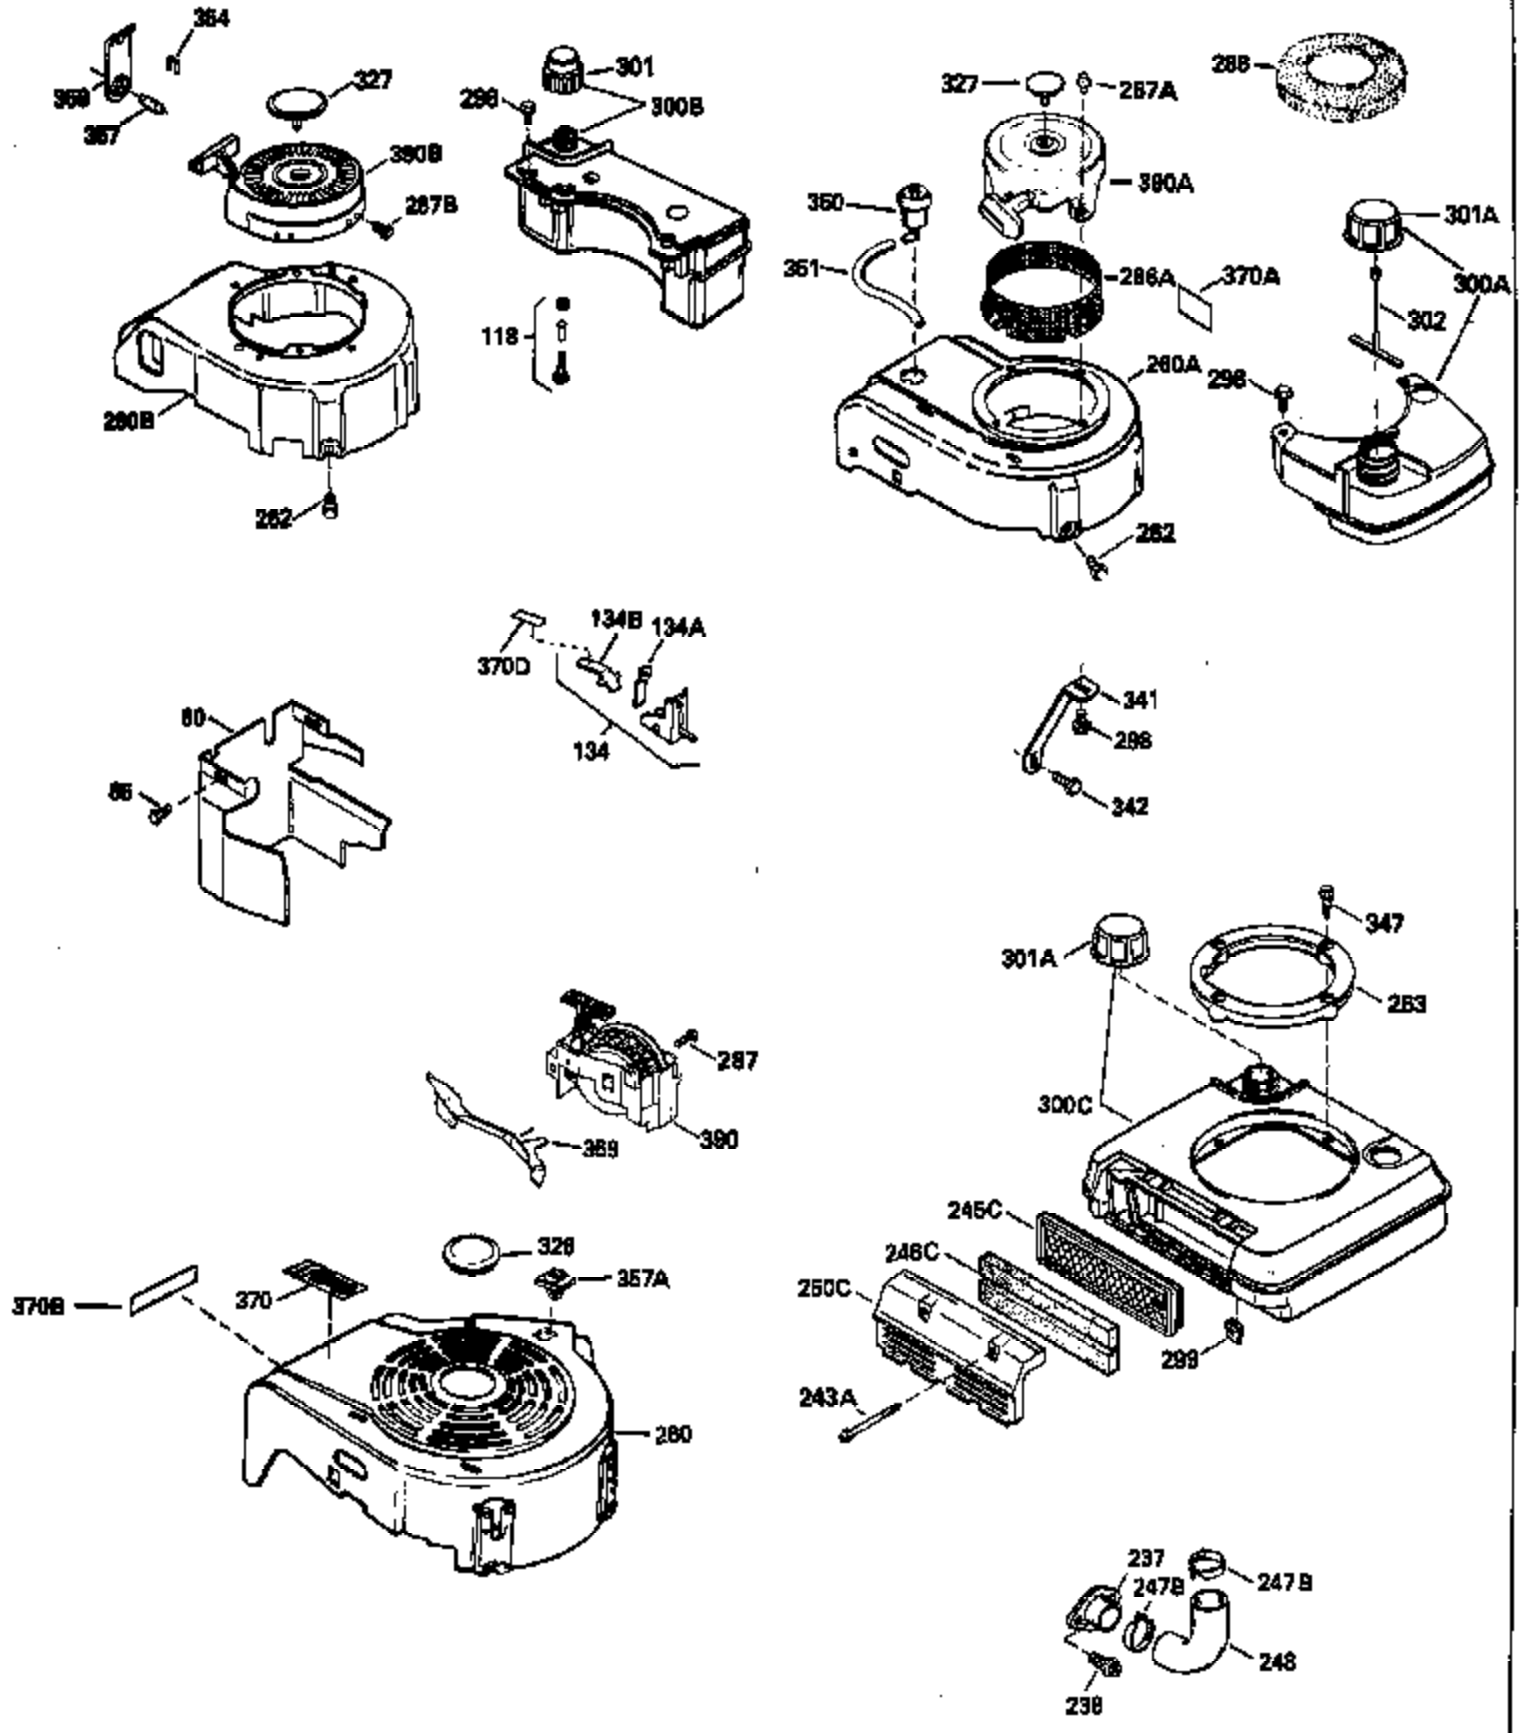

ILLUSTRATION SHOWS TYPICAL PARTS ONLY. ORDER BY PART NUMBER. PARTS NOT LISTED ARE SUPPLIED BY OEM.

Ref #	Part Number	Qty	Description
118	730194		Rope Guide Kit (Use as required with 34476 fuel tank)
246C	35705		Filter, Pre-Air (Optional)
260B	35478		Housing, Blower
262	650831		Screw, 1/4-20 x 15/32"
286A	35354		Screen, Starter cup (Stationary)
287A	650735		Screw, 10-24 x 3/8" (Use as required)
287A			Pop Rivet, (3/16" Dia.)(Purchase locally)
301	33032		Fuel Cap
327	35932		Plug, Starter
354	35025		Staple (Not used on all models)
357	34985		Rope Stop & Staple Ass'y. (Incl. 354)
370	34993		Decal, Instruction
390B	590621		Rewind Starter (Refer to Division 5, Section C, page 34 or Fiche 8, Grid G-9 for breakdown)