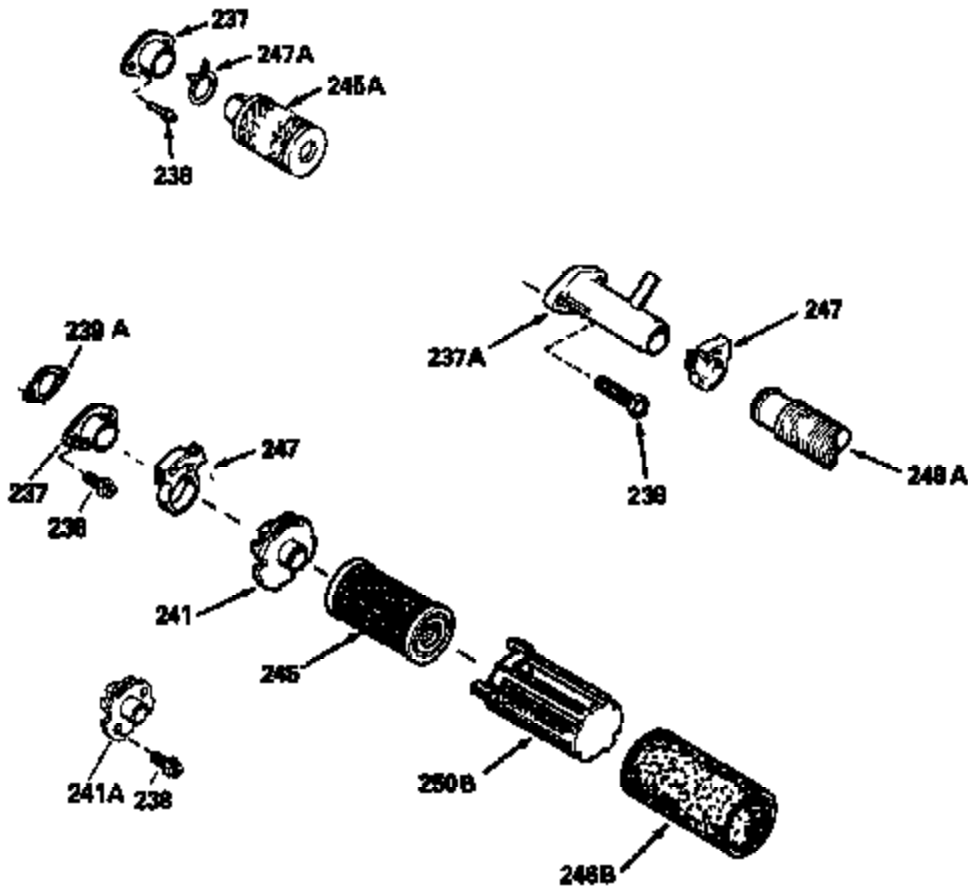

Ref #	Part Number	Qty	Description
189	650839		Screw, 1/4-20 x 3/8"
189A	650837		Screw, 10-32 x 1/4"
190	35831		Lever, Brake
191	35015B		Bracket Assy., S.E. Brake (Incl. 195)
194	32309		Ring, Retaining
195	610973		Terminal Assy.
274	26754A		* Gasket, Exhaust (Use as required)
277	650795		Screw, 1/4-20 x 2-1/4"
277A	30063		Screw, 1/4-20 x 1/2" (Use as required)
370F	34387		Decal, Instruction (Optional)
415	730162		Muffler Adap.Kit(Incl.274,277A)(Use a s req.)
430	730574		Debris Screen Kit (Incl. 370F,431-433)(Opt.)
431	35596		Screen, Debris (Optional)
432	35597		Bracket, Debris screen (Optional)
433	650910		Screw, 8-32 x 1/4" (Optional)