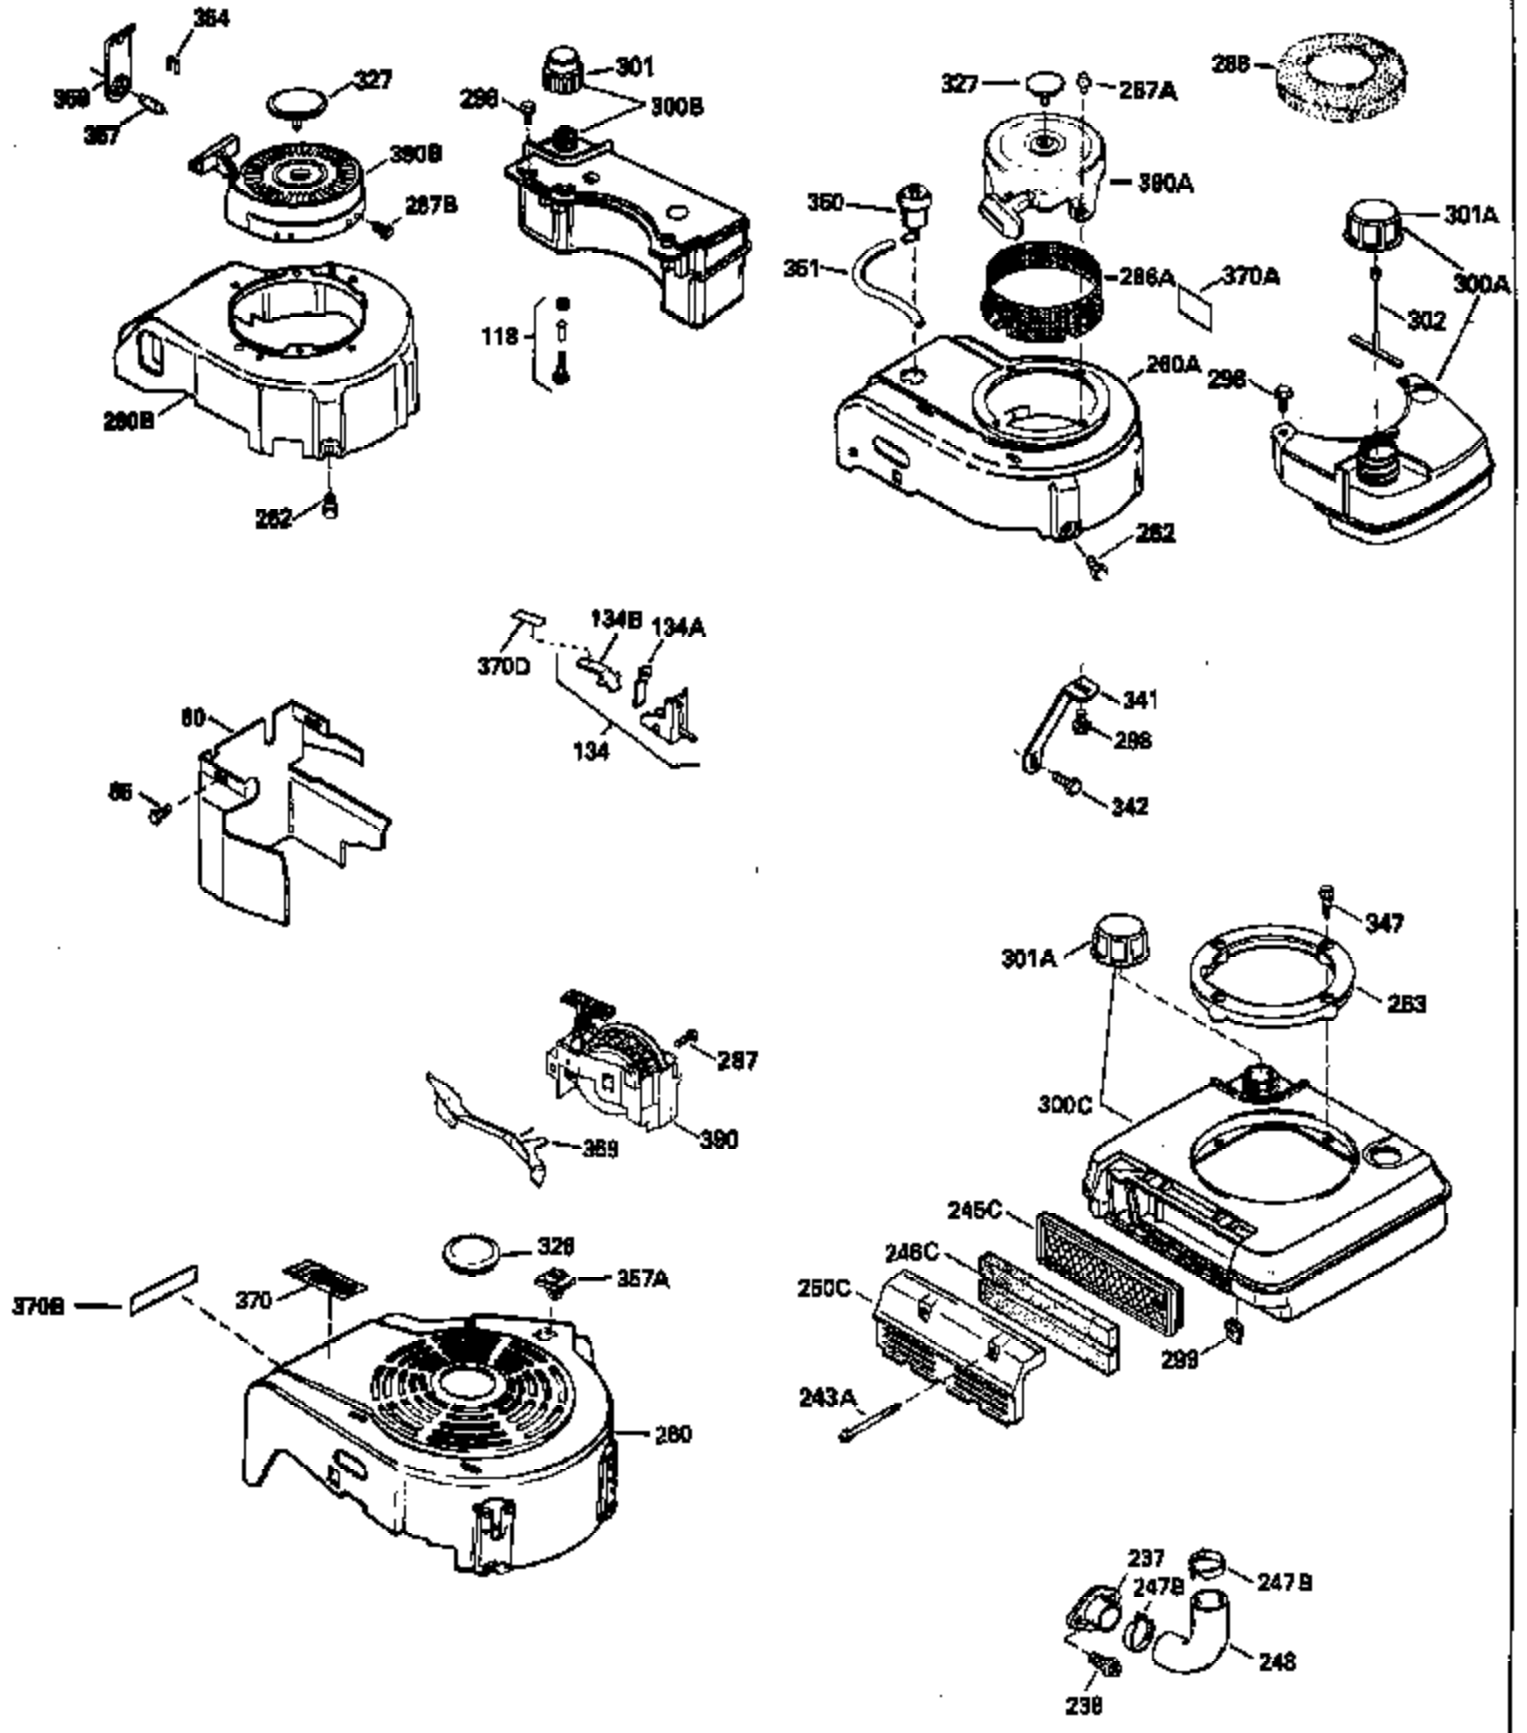

ILLUSTRATION SHOWS TYPICAL PARTS ONLY. ORDER BY PART NUMBER. PARTS NOT LISTED ARE SUPPLIED BY OEM.

Ref #	Part Number	Qty	Description
118	730194		Rope Guide Kit (Use as required with 34476 fuel tank)
246C	35705		Filter, Pre-Air (Optional)
260B	35478		Housing, Blower
262	650831		Screw, 1/4-20 x 15/32"
287A	650735		Screw, 10-24 x 3/8" (Use as required)
287A			Pop Rivet, (3/16" Dia.)(Purchase locally)
287B	650884		Screw, 8-32 x 1/2"
301A	35355		Fuel Cap
327	35932		Plug, Starter
354	35025		Staple (Not used on all models)
357	34985		Rope Stop & Staple Ass'y. (Incl. 354)
370	34993		Decal, Instruction
390B	590621		Rewind Starter (Refer to Division 5, Section C, page 34 or Fiche 8, Grid G-9 for breakdown)