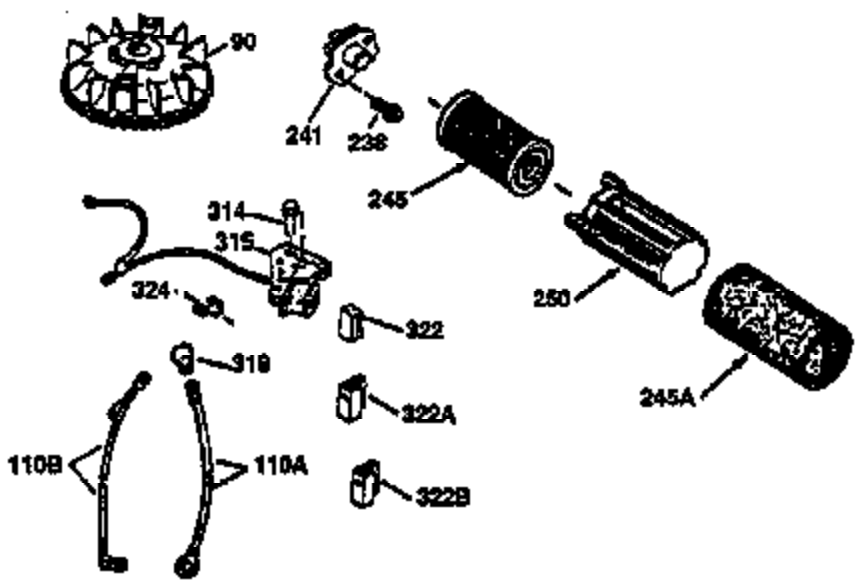

ILLUSTRATION SHOWS TYPICAL PARTS ONLY. ORDER BY PART NUMBER. PARTS NOT LISTED ARE SUPPLIED BY OEM.

Ref #	Part Number	Qty	Description
19	31361	1	Extension Spring
53	31745	1	Tang Washer
54	31747	1	Washer
55	33774	1	P.T.O. Shaft
56	33401	1	Right Hand Worm Gear
57	31749	1	Retaining Ring
58	31744	1	Oil Seal
59	31787	1	Washer
69	35261	1	* Mounting Flange Gasket
70	35609	1	Mounting Flange (Incl.58,72,75,80 & 3 11)
87	650492	1	Screw, 1/4-20 x 2-1/4"
90	611112	1	Flywheel
182	6201	2	Screw, 1/4-28 x 7/8"
185	31384A	1	Intake Pipe (Incl. 224)
186	32653	1	Governor Link
216	33086	1	R.P.M. Adjusting Lever
223	650451	2	Screw, 1/4-20 x 1"
238	650932	2	Screw, 10-32 x 49/64"
241	35797	1	Air Cleaner Collar
245	35066	1	Air Cleaner Filter
250	35065	1	Air Cleaner Cover
275	27181B	1	Muffler (Incl. 277)
277	650795	2	Screw, 1/4-20 x 2-1/4"
354	35025	1	Staple