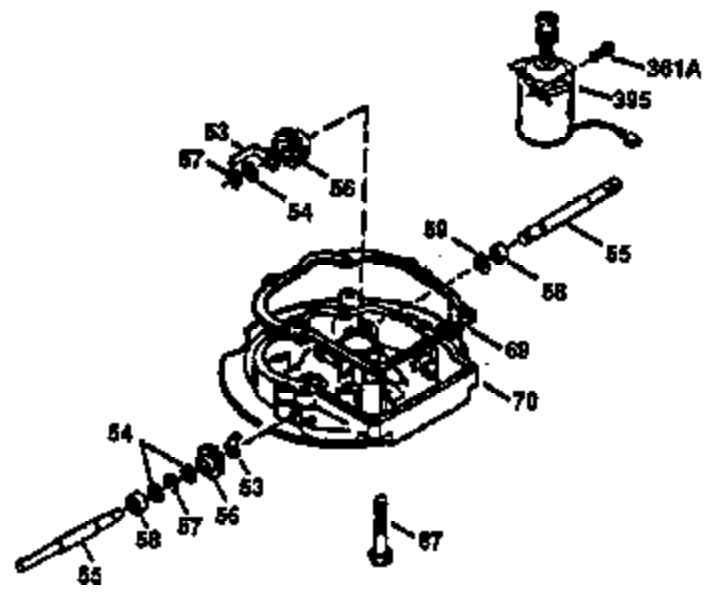

ILLUSTRATION SHOWS TYPICAL PARTS ONLY. ORDER BY PART NUMBER. PARTS NOT LISTED ARE SUPPLIED BY OEM.

Ref #	Part Number	Qty	Description
19	31361	1	Extension Spring
53	31745	1	Tang Washer
54	31747	1	Washer
55	33774	1	P.T.O. Shaft
56	33401	1	Right Hand Worm Gear
57	31749	1	Retaining Ring
58	31744	1	Oil Seal
59	31787	1	Washer
69	35261	1	* Mounting Flange Gasket
70	35609	1	Mounting Flange (Incl.58,72,75,80 & 3 11)
87	650492	1	Screw, 1/4-20 x 2-1/4"
90	611112	1	Flywheel
182	6201	2	Screw, 1/4-28 x 7/8"
185	31384A	1	Intake Pipe (Incl. 224)
186	32653	1	Governor Link
216	33086	1	R.P.M. Adjusting Lever
223	650451	2	Screw, 1/4-20 x 1"
238	650932	2	Screw, 10-32 x 49/64"
241	35797	1	Air Cleaner Collar
245	35066	1	Air Cleaner Filter
250	35065	1	Air Cleaner Cover
275	27181B	1	Muffler (Incl. 277)
277	650795	2	Screw, 1/4-20 x 2-1/4"
354	35025	1	Staple