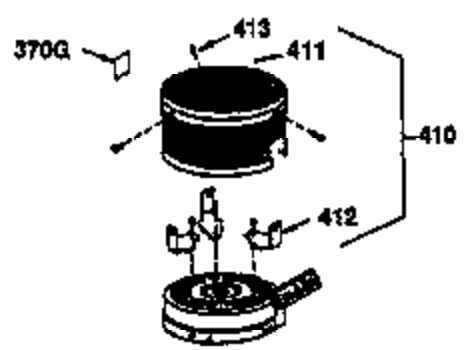

ILLUSTRATION SHOWS TYPICAL PARTS ONLY. ORDER BY PART NUMBER. PARTS NOT LISTED ARE SUPPLIED BY OEM.

Ref #	Part Number	Qty	Description
19	31361	1	Extension Spring
53	31745	1	Tang Washer
54	31747	1	Washer
55	33774	1	P.T.O. Shaft
56	33401	1	Right Hand Worm Gear
57	31749	1	Retaining Ring
58	31744	1	Oil Seal
59	31787	1	Washer
69	35261	1	* Mounting Flange Gasket
70	35609	1	Mounting Flange (Incl.58,72,75,80 & 3 11)
87	650492	1	Screw, 1/4-20 x 2-1/4"
90	611112	1	Flywheel
182	6201	2	Screw, 1/4-28 x 7/8"
185	31384A	1	Intake Pipe (Incl. 224)
186	32653	1	Governor Link
216	33086	1	R.P.M. Adjusting Lever
223	650451	2	Screw, 1/4-20 x 1"
238	650932	2	Screw, 10-32 x 49/64"
241	35797	1	Air Cleaner Collar
245	35066	1	Air Cleaner Filter
250	35065	1	Air Cleaner Cover
275	27181B	1	Muffler (Incl. 277)
277	650795	2	Screw, 1/4-20 x 2-1/4"
354	35025	1	Staple