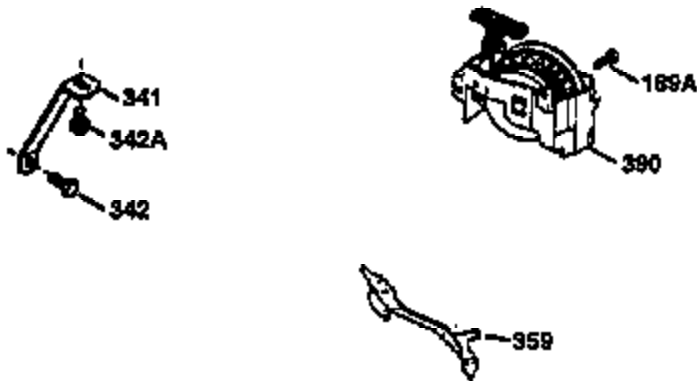

ILLUSTRATION SHOWS TYPICAL PARTS ONLY, ORDER BY PART NUMBER. PARTS NOT LISTED ARE SUPPLIED BY OEM.

Ref #	Part Number	Qty	Description
189A	650837	1	Screw, 10-32 x 1/4"
239	34338	1	* Air Cleaner Gasket
243	650932	2	Screw, 10-32 x 49/64"
245	35066	1	Air Cleaner Filter
250	35065	1	Air Cleaner Cover
260	35478	1	Blower Housing
287	650884	2	Screw, 8-32 x 1/2"
300	35586	1	Fuel Tank (Incl. 292 & 301)
301	35355	1	Fuel Cap
354	35025	1	Staple
370	34144	1	Primer Decal
390	590686	1	Rewind Starter