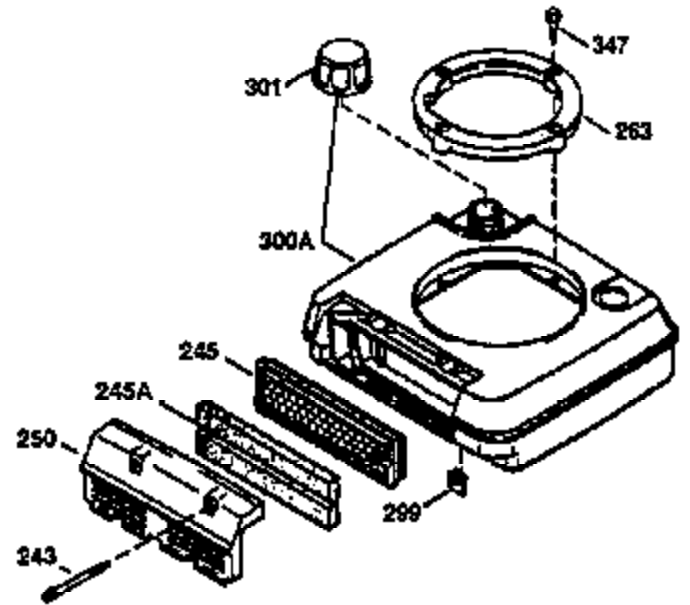

ILLUSTRATION SHOWS TYPICAL PARTS ONLY, ORDER BY PART NUMBER. PARTS NOT LISTED ARE SUPPLIED BY OEM.

Ref #	Part Number	Qty	Description
189A	650837	1	Screw, 10-32 x 1/4"
239	34338	1	* Air Cleaner Gasket
243	650932	2	Screw, 10-32 x 49/64"
245	35066	1	Air Cleaner Filter
250	35065	1	Air Cleaner Cover
260	35478	1	Blower Housing
287	650884	2	Screw, 8-32 x 1/2"
300	35586	1	Fuel Tank (Incl. 292 & 301)
301	35355	1	Fuel Cap
354	35025	1	Staple
370	34144	1	Primer Decal
390	590686	1	Rewind Starter