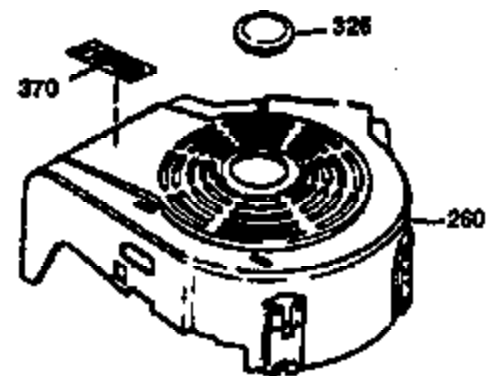

ILLUSTRATION SHOWS TYPICAL PARTS ONLY, ORDER BY PART NUMBER. PARTS NOT LISTED ARE SUPPLIED BY OEM.

Ref #	Part Number	Qty	Description
189A	650837	1	Screw, 10-32 x 1/4"
239	34338	1	* Air Cleaner Gasket
243	650932	2	Screw, 10-32 x 49/64"
245	35066	1	Air Cleaner Filter
250	35065	1	Air Cleaner Cover
260	35478	1	Blower Housing
287	650884	2	Screw, 8-32 x 1/2"
300	35586	1	Fuel Tank (Incl. 292 & 301)
301	35355	1	Fuel Cap
354	35025	1	Staple
370	34144	1	Primer Decal
390	590686	1	Rewind Starter