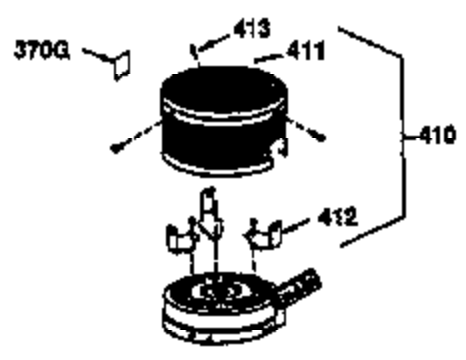

ILLUSTRATION SHOWS TYPICAL PARTS ONLY. ORDER BY PART NUMBER. PARTS NOT LISTED ARE SUPPLIED BY OEM.

Ref #	Part Number	Qty	Description
19	31361	1	Extension Spring
53	31745	1	Tang Washer
54	31787	1	Thrust Washer
55	33774	1	PTO Shaft
56	33401	1	Right Hand Worm Gear
57	31749	1	Retaining Ring
58	31744	1	Oil Seal
59	31747	1	Washer
69	35261	1	* Mounting Flange Gasket
70	35609	1	Mounting Flange (Incl.58,72,75,80,311 & 312)
87	650492	1	Screw, 1/4-20 x 2-1/4"
90	611112	1	Flywheel
182	6201	2	Screw, 1/4-28 x 7/8"
185	31384A	1	Intake Pipe (Incl. 224)
186	32653	1	Governor Link
216	33086	1	R.P.M. Adjusting Lever
223	650451	2	Screw, 1/4-20 x 1"
241	35797	1	Air Cleaner Collar
245	35066	1	Air Cleaner Filter
250	35065	1	Air Cleaner Cover
275	27181B	1	Muffler (Incl. 277)
277	650795	2	Screw, 1/4-20 x 2-1/4"
354	35025	1	Staple