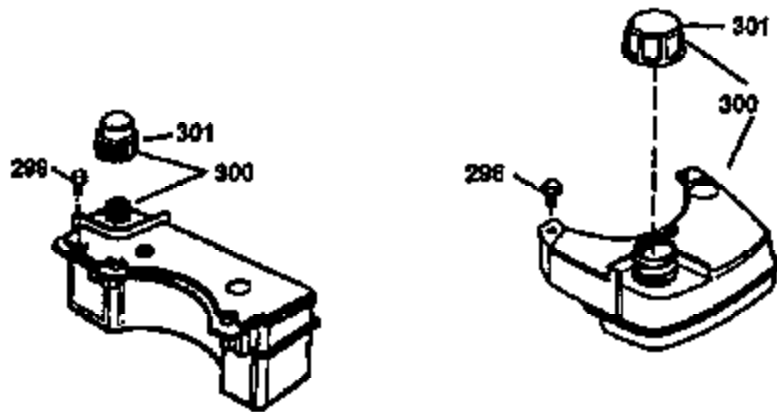

ILLUSTRATION SHOWS TYPICAL PARTS ONLY, ORDER BY PART NUMBER. PARTS NOT LISTED ARE SUPPLIED BY OEM.

Ref #	Part Number	Qty	Description
189A	650837	1	Screw, 10-32 x 1/4"
239	34338	1	* Air Cleaner Gasket
243	650932	2	Screw, 10-32 x 49/64"
245	35066	1	Air Cleaner Filter
250	35065	1	Air Cleaner Cover
260	35478	1	Blower Housing
287	650884	2	Screw, 8-32 x 1/2"
300	35586	1	Fuel Tank (Incl. 292 & 301)
301	35355	1	Fuel Cap
354	35025	1	Staple
370	34144	1	Primer Decal
390	590686	1	Rewind Starter