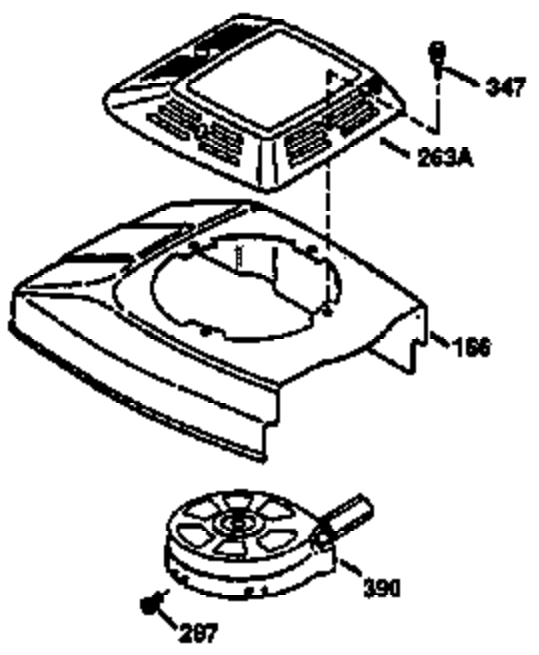

ILLUSTRATION SHOWS TYPICAL PARTS ONLY, ORDER BY PART NUMBER. PARTS NOT LISTED ARE SUPPLIED BY OEM.

Ref #	Part Number	Qty	Description
189A	650837	1	Screw, 10-32 x 1/4"
239	34338	1	* Air Cleaner Gasket
243	650932	2	Screw, 10-32 x 49/64"
245	35066	1	Air Cleaner Filter
250	35065	1	Air Cleaner Cover
260	35478	1	Blower Housing
287	650926	2	Screw, 8-32 x 21/64"
300	35586	1	Fuel Tank (Incl. 292 & 301)
301	35355	1	Fuel Cap
354	35025	1	Staple
390	590686	1	Rewind Starter