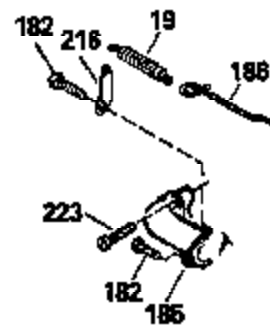

Ref #	Part Number	Qty	Description
19	31361		Spring, Extension
53	31745		Tang, Washer
54	31747		Washer, Flat
55A	34647		Shaft, P.T.O.
56	33401		Right Hand Worm Gear
57	33537		Ring, Retaining
58	31744		Seal, Oil
69	35261		* Gasket, Mounting flange
70A	33653A		Flange Ass'y. (Incl.58, 72, 72A, 73, 75 & 80)
87	650492		Screw, 1/4-20 x 2-1/4"
182	6201		Screw, 1/4-28 x 7/8"
185	31384A		Pipe, Intake (Incl. 224)
186	34337		Link, Governor spring
209	30200		Screw, 10-24 x 9/16"
223	650451		Screw, 1/4-20 x 1"
238	650806		Screw, 10-32 x 5/8"
246B	35435		Filter, Pre-Air (Use as required)