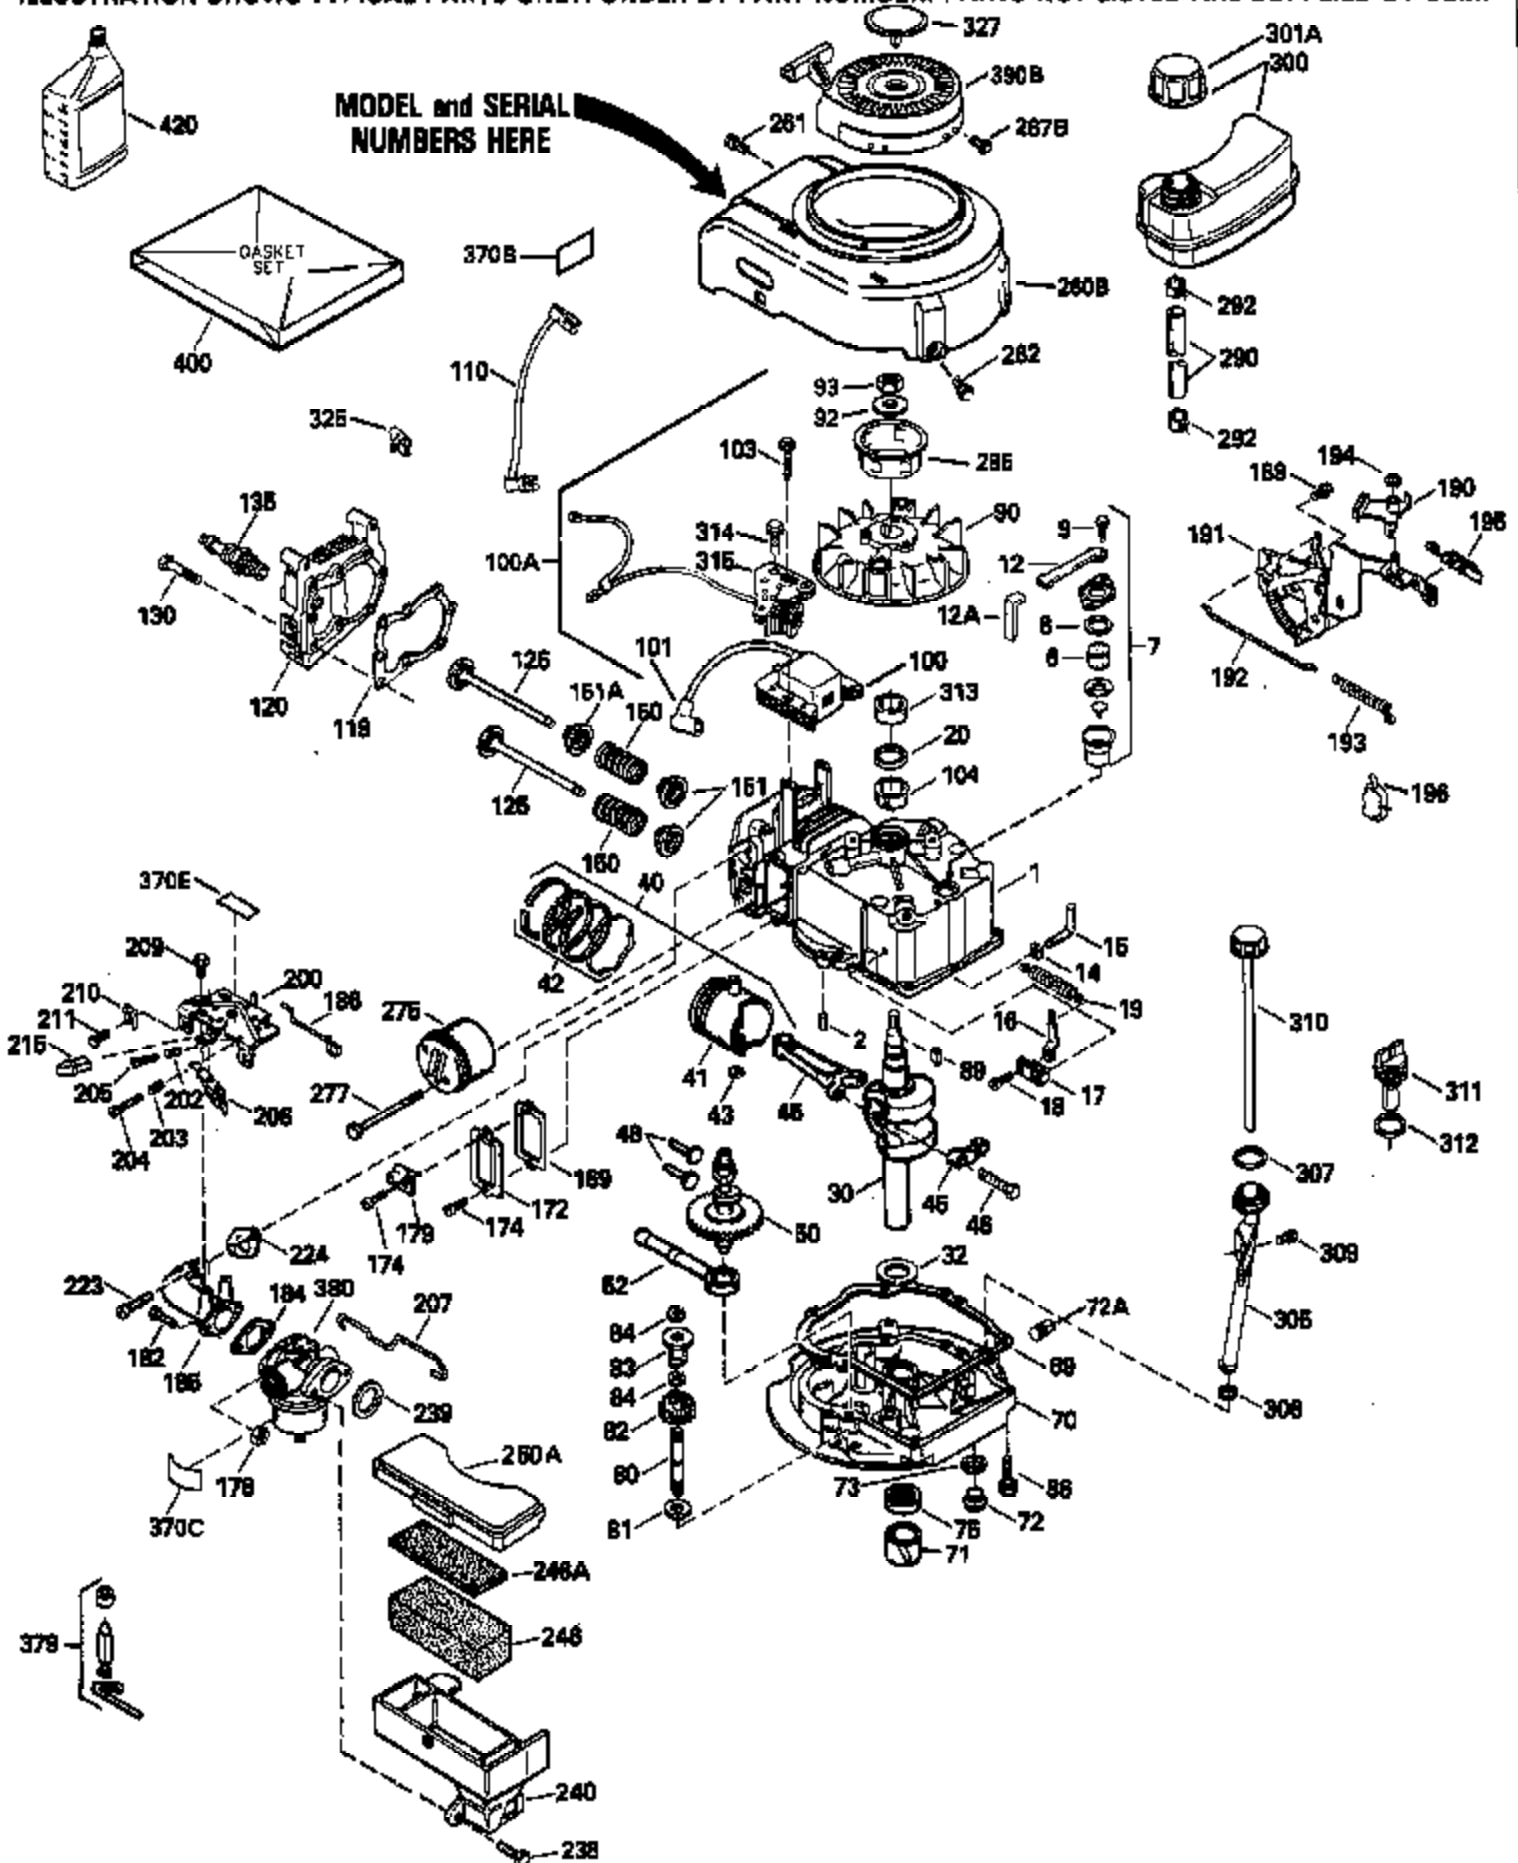

ILLUSTRATION SHOWS TYPICAL PARTS ONLY. ORDER BY PART NUMBER. PARTS NOT LISTED ARE SUPPLIED BY OEM.

Ref #	Part Number	Qty	Description
1	34975		Cylinder Ass'y. (Incl. 2, 8, 9 & 20) (2-1/2")
2	26727		Pin, Dowel
6	33734		Element, Breather
7	34214A		Breather Ass'y. (Incl. 6, 8, 9, 12 & 12A)
8	33735		* Gasket, Breather
9	30200		Screw, 10-24 x 9/16"
12	33886		Tube, Breather
14	28277		Washer
15	31513		Rod, Governor
16	31383A		Lever, Governor
17	31335		Clamp, Governor lever
18	650548		Screw, 8-32 x 5/16"
19	31361		Spring, Extension
20	32600		Seal, Oil
30	34769A		Crankshaft Ass'y.
40	34514		Piston, Pin & Ring Set (Std.) (2-1/2" Bore)
40	34515		Piston, Pin & Ring Set (.010" OS)
40	34516		Piston, Pin & Ring Set (.020" OS)
41	32538B		Piston & Pin Ass'y. (Incl. 43)(Std.)(2-1/2")
41	32548B		Piston & Pin Ass'y. (Incl. 43) (.010" OS)
41	32549B		Piston & Pin Ass'y. (Incl. 43) (.020" OS)
42	28986		Ring Set (Std.) (2-1/2" Bore)
42	28987		Ring Set (.010" OS)
42	28988		Ring Set (.020" OS)
43	20381		Ring, Piston pin retaining
45	30963B		Rod Assy., Connecting (Incl. 46)
46	32610A		Bolt, Connecting rod
48	27241		Lifter, Valve
50	33533		Camshaft (MCR)
52	29914		Oil Pump Assy.
69	35261		* Gasket, Mounting flange
72	30572		Plug, Oil drain (Incl. 73)
73	28833		* Drain Plug Gasket (Not req. W/plastic plug)
75	26208		Seal, Oil
80	30574		Shaft, Governor
81	30590A		Washer, Flat
82	30591		Gear Assy., Governor (Incl. 81)
83	30588A		Spool, Governor
84	29193		Ring, Retaining
86	650488		Screw, 1/4-20 x 1-1/4"
89	611004		Flywheel Key
90	611046A		Flywheel
92	650815		Washer, Belleville
93	650816		Nut, Flywheel
100	730207		Magneto-to-Solid State Conversion Kit (Includes solid state module, solid state flywheel key, and instructions.)(Use as required on external ignition engines only.)
100	34443A		Solid State Assy.
103	650814		Screw, Torx T-15, 10-24 x 1"
110	34961		Ground Wire
119	29953C		* Gasket, Cylinder head
120	34335		Head, Cylinder
125	29313C		Exhaust Valve (Std.) (Incl. 151)
125	29315C		Exhaust Valve (1/32" OS) (Incl. 151)
126	29314B		Intake Valve (Std.) (Incl. 151)
126	29315C		Intake Valve (1/32" OS) (Incl. 151)
130	6021A		Screw, 5/16-18 x 1-1/2"