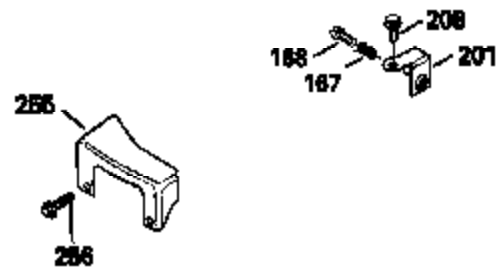

Ref #	Part Number	Qty	Description
390B	590621		Rewind Starter (Refer to Division 5, Section C, page 34 or Fiche 8, Grid G-9 for breakdown)
400	33238C		* Gasket Set (Incl. items marked *)
420	730225		SAE 30, 4-Cycle Engine Oil (Quart)

Ref #	Part Number	Qty	Description
19	31361		Spring, Extension
53	31745		Tang, Washer
54	31747		Washer, Flat
55A	34647		Shaft, P.T.O.
56	33401		Right Hand Worm Gear
57	33537		Ring, Retaining
58	31744		Seal, Oil
69	35261		* Gasket, Mounting flange
70A	33653A		Flange Ass'y. (Incl.58, 72, 72A, 73, 75 & 80)
87	650492		Screw, 1/4-20 x 2-1/4"
182	6201		Screw, 1/4-28 x 7/8"
185	31384A		Pipe, Intake (Incl. 224)
186	34337		Link, Governor spring
209	30200		Screw, 10-24 x 9/16"
223	650451		Screw, 1/4-20 x 1"
238	650806		Screw, 10-32 x 5/8"
246B	35435		Filter, Pre-Air (Use as required)