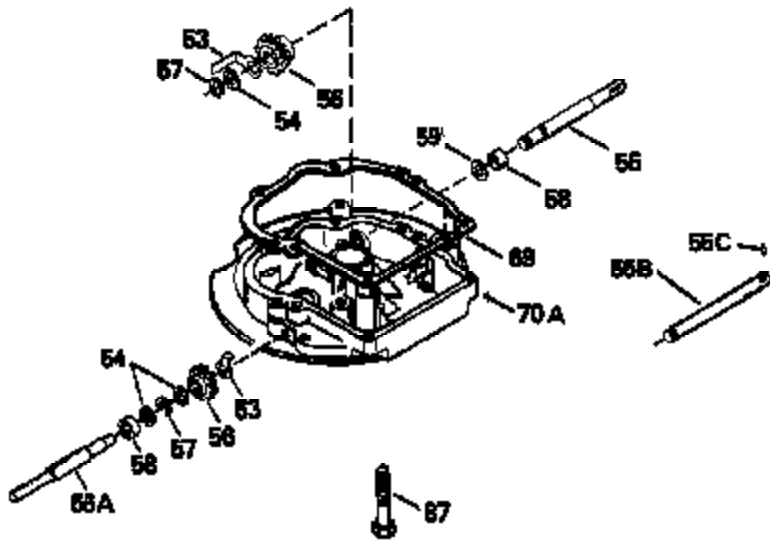

Ref #	Part Number	Qty	Description
390B	590621		Rewind Starter (Refer to Division 5, Section C, page 34 or Fiche 8, Grid G-9 for breakdown)
400	33238C		* Gasket Set (Incl. items marked *)
420	730225		SAE 30, 4-Cycle Engine Oil (Quart)

ILLUSTRATION SHOWS TYPICAL PARTS ONLY. ORDER BY PART NUMBER. PARTS NOT LISTED ARE SUPPLIED BY OEM.

Ref #	Part Number	Qty	Description
118	730194		Rope Guide Kit (Use as required with 34476 fuel tank)
238	650806		Screw, 10-32 x 5/8"
246C	35705		Filter, Pre-Air (Optional)
260A	35491		Housing, Blower
262	650831		Screw, 1/4-20 x 15/32"
287A	650735		Screw, 10-24 x 3/8" (Use as required)
287A			Pop Rivet, (3/16" Dia.)(Purchase locally)
287B	650884		Screw, 8-32 x 1/2"
301	33032		Fuel Cap
327	35932		Plug, Starter
370A	34346		Decal, Instruction
390B	590621		Rewind Starter (Refer to Division 5, Section C, page 34 or Fiche 8, Grid G-9 for breakdown)

Ref #	Part Number	Qty	Description
19	31361		Spring, Extension
53	31745		Tang, Washer
54	31747		Washer, Flat
55A	34647		Shaft, P.T.O.
56	33401		Right Hand Worm Gear
57	33537		Ring, Retaining
58	31744		Seal, Oil
69	35261		* Gasket, Mounting flange
70A	33653A		Flange Ass'y. (Incl.58, 72, 72A, 73, 75 & 80)
87	650492		Screw, 1/4-20 x 2-1/4"
182	6201		Screw, 1/4-28 x 7/8"
185	31384A		Pipe, Intake (Incl. 224)
186	34337		Link, Governor spring
209	30200		Screw, 10-24 x 9/16"
223	650451		Screw, 1/4-20 x 1"
238	650806		Screw, 10-32 x 5/8"
246B	35435		Filter, Pre-Air (Use as required)