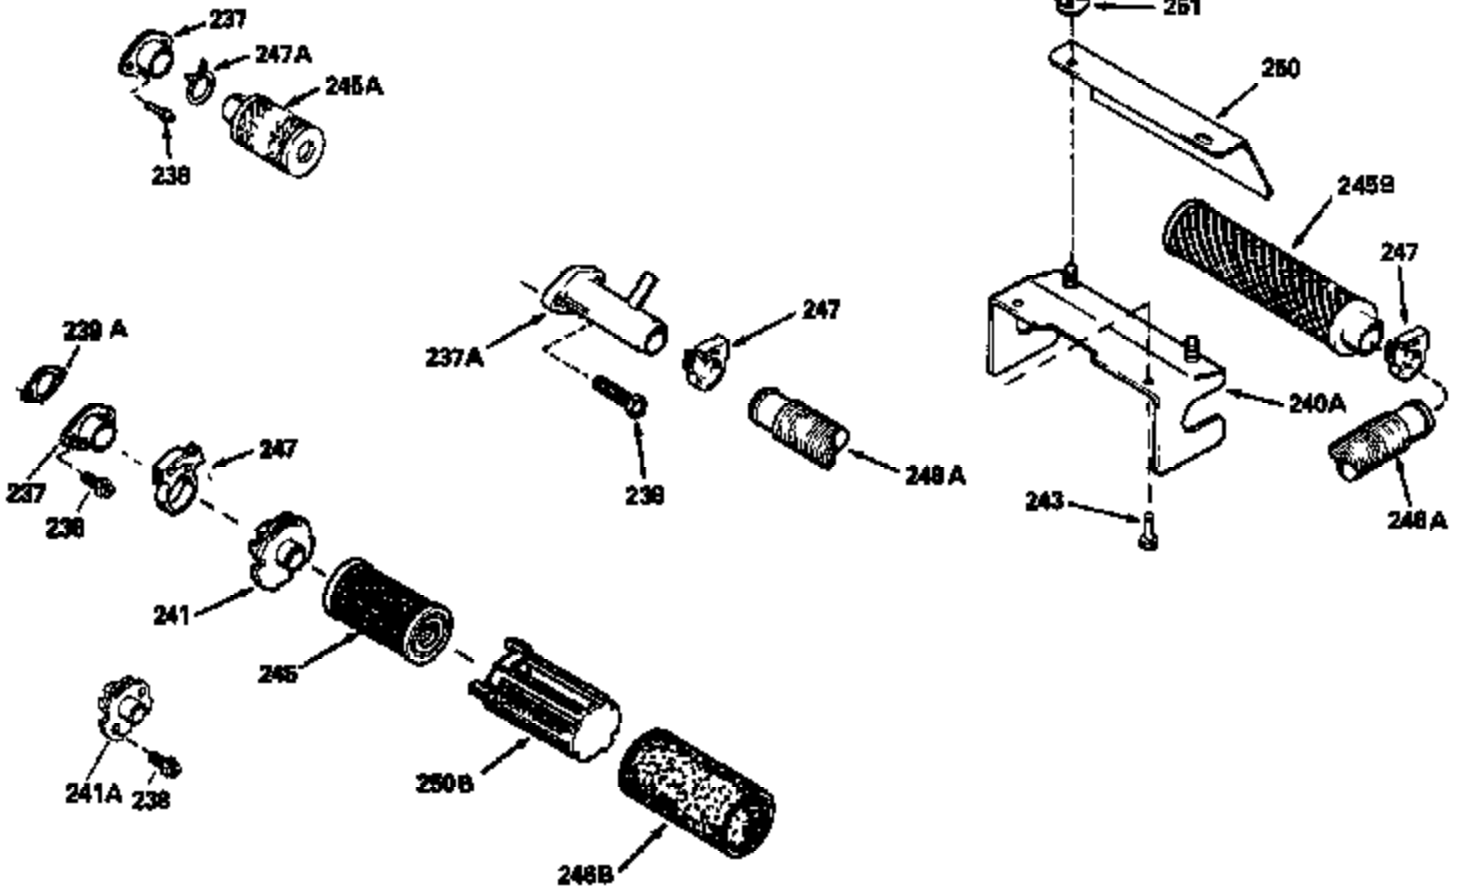

Ref #	Part Number	Qty	Description
390B	590621		Rewind Starter (Refer to Division 5, Section C, page 34 or Fiche 8, Grid G-9 for breakdown)
400	33238C		* Gasket Set (Incl. items marked *)
420	730225		SAE 30, 4-Cycle Engine Oil (Quart)

ILLUSTRATION SHOWS TYPICAL PARTS ONLY. ORDER BY PART NUMBER. PARTS NOT LISTED ARE SUPPLIED BY OEM.

Ref #	Part Number	Qty	Description
118	730194		Rope Guide Kit (Use as required with 34476 fuel tank)
238	650806		Screw, 10-32 x 5/8"
246C	35705		Filter, Pre-Air (Optional)
260A	35491		Housing, Blower
262	650831		Screw, 1/4-20 x 15/32"
287A	650735		Screw, 10-24 x 3/8" (Use as required)
287A			Pop Rivet, (3/16" Dia.)(Purchase locally)
287B	650884		Screw, 8-32 x 1/2"
301	33032		Fuel Cap
327	35932		Plug, Starter
370A	34346		Decal, Instruction
390B	590621		Rewind Starter (Refer to Division 5, Section C, page 34 or Fiche 8, Grid G-9 for breakdown)

Ref #	Part Number	Qty	Description
19	31361		Spring, Extension
53	31745		Tang, Washer
54	31747		Washer, Flat
55A	34647		Shaft, P.T.O.
56	33401		Right Hand Worm Gear
57	33537		Ring, Retaining
58	31744		Seal, Oil
69	35261		* Gasket, Mounting flange
70A	33653A		Flange Ass'y. (Incl.58, 72, 72A, 73, 75 & 80)
87	650492		Screw, 1/4-20 x 2-1/4"
182	6201		Screw, 1/4-28 x 7/8"
185	31384A		Pipe, Intake (Incl. 224)
186	34337		Link, Governor spring
209	30200		Screw, 10-24 x 9/16"
223	650451		Screw, 1/4-20 x 1"
238	650806		Screw, 10-32 x 5/8"
246B	35435		Filter, Pre-Air (Use as required)