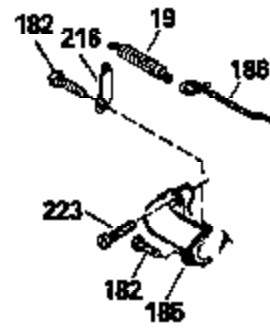

Ref #	Part Number	Qty	Description
390B	590621		Rewind Starter (Refer to Division 5, Section C, page 34 or Fiche 8, Grid G-9 for breakdown)
400	33238C		* Gasket Set (Incl. items marked *)
420	730225		SAE 30, 4-Cycle Engine Oil (Quart)

ILLUSTRATION SHOWS TYPICAL PARTS ONLY. ORDER BY PART NUMBER. PARTS NOT LISTED ARE SUPPLIED BY OEM.

Ref #	Part Number	Qty	Description
118	730194		Rope Guide Kit (Use as required with 34476 fuel tank)
238	650806		Screw, 10-32 x 5/8"
246C	35705		Filter, Pre-Air (Optional)
260A	35491		Housing, Blower
262	650831		Screw, 1/4-20 x 15/32"
287A	650735		Screw, 10-24 x 3/8" (Use as required)
287A			Pop Rivet, (3/16" Dia.)(Purchase locally)
287B	650884		Screw, 8-32 x 1/2"
301	33032		Fuel Cap
327	35932		Plug, Starter
370A	34346		Decal, Instruction
390B	590621		Rewind Starter (Refer to Division 5, Section C, page 34 or Fiche 8, Grid G-9 for breakdown)

Ref #	Part Number	Qty	Description
19	31361		Spring, Extension
53	31745		Tang, Washer
54	31747		Washer, Flat
55A	34647		Shaft, P.T.O.
56	33401		Right Hand Worm Gear
57	33537		Ring, Retaining
58	31744		Seal, Oil
69	35261		* Gasket, Mounting flange
70A	33653A		Flange Ass'y. (Incl.58, 72, 72A, 73, 75 & 80)
87	650492		Screw, 1/4-20 x 2-1/4"
182	6201		Screw, 1/4-28 x 7/8"
185	31384A		Pipe, Intake (Incl. 224)
186	34337		Link, Governor spring
209	30200		Screw, 10-24 x 9/16"
223	650451		Screw, 1/4-20 x 1"
238	650806		Screw, 10-32 x 5/8"
246B	35435		Filter, Pre-Air (Use as required)