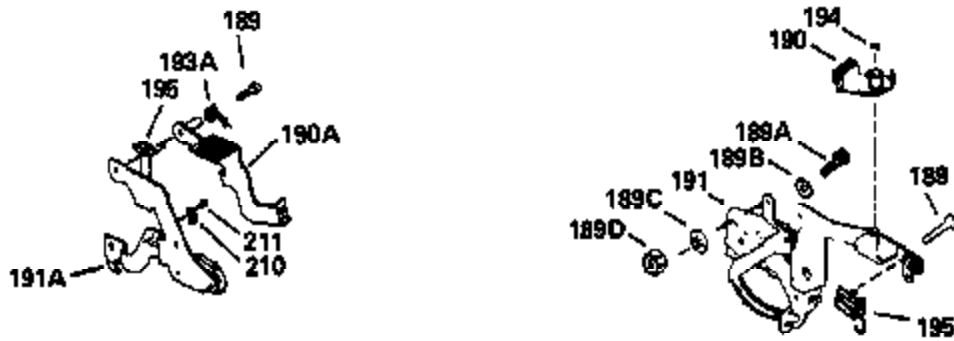

Ref #	Part Number	Qty	Description
189	650839		Screw, 1/4-20 x 3/8"
190	35831		Lever, Brake
191	35015B		Bracket Assy., S.E. Brake (Incl. 195)
194	32309		Ring, Retaining
195	610973		Terminal Assy.
210	27793		Clip, Conduit
211	28942		Screw, 10-32 x 3/8"
274	26754A		* Gasket, Exhaust (Use as required)
277	650795		Screw, 1/4-20 x 2-1/4"
277A	30063		Screw, 1/4-20 x 1/2" (Use as required)
370F	34387		Decal, Instruction (Optional)
415	730162		Muffler Adap.Kit(Incl.274,277A)(Use a s req.)
430	730574		Debris Screen Kit (Incl. 370F,431-433)(Opt.)
431	35596		Screen, Debris (Optional)
432	35597		Bracket, Debris screen (Optional)
433	650910		Screw, 8-32 x 1/4" (Optional)