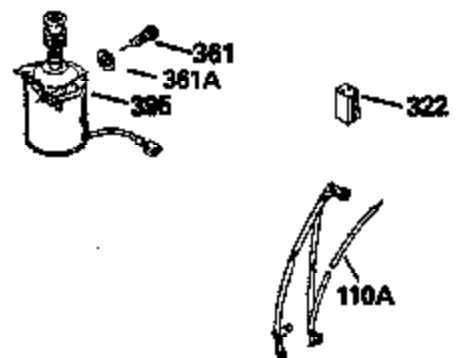

Ref #	Part Number	Qty	Description
189	650839		Screw, 1/4-20 x 3/8"
190	35831		Lever, Brake
191	35015B		Bracket Assy., S.E. Brake (Incl. 195)
194	32309		Ring, Retaining
195	610973		Terminal Assy.
210	27793		Clip, Conduit
211	28942		Screw, 10-32 x 3/8"
274	26754A		* Gasket, Exhaust (Use as required)
277	650795		Screw, 1/4-20 x 2-1/4"
277A	30063		Screw, 1/4-20 x 1/2" (Use as required)
370F	34387		Decal, Instruction (Optional)
415	730162		Muffler Adap.Kit(Incl.274,277A)(Use a s req.)
430	730574		Debris Screen Kit (Incl. 370F,431-433)(Opt.)
431	35596		Screen, Debris (Optional)
432	35597		Bracket, Debris screen (Optional)
433	650910		Screw, 8-32 x 1/4" (Optional)