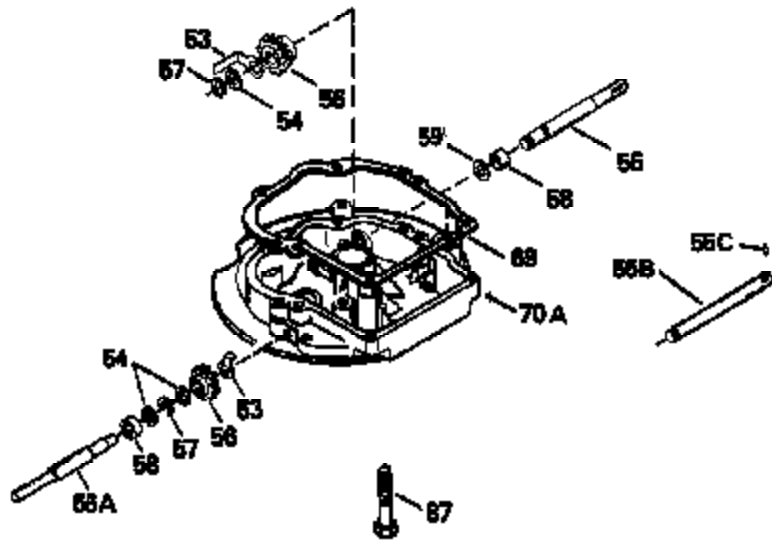

Ref #	Part Number	Qty	Description
400	33238C		* Gasket Set (Incl. items marked *)
420	730225		SAE 30, 4-Cycle Engine Oil (Quart)

ILLUSTRATION SHOWS TYPICAL PARTS ONLY. ORDER BY PART NUMBER. PARTS NOT LISTED ARE SUPPLIED BY OEM.

Ref #	Part Number	Qty	Description
118	730194		Rope Guide Kit (Use as required with 34476 fuel tank)
238	650806		Screw, 10-32 x 5/8"
246C	35705		Filter, Pre-Air (Optional)
260B	35484		Housing, Blower
262	650831		Screw, 1/4-20 x 15/32"
287A	650735		Screw, 10-24 x 3/8" (Use as required)
287A			Pop Rivet, (3/16" Dia.)(Purchase locally)
287B	650884		Screw, 8-32 x 1/2"
298	28763		Screw, 10-32 x 35/64"
300B	34476		Fuel Tank (Incl. 292 & 301)
301	33032		Fuel Cap
327	35932		Plug, Starter
370	550223		Decal, Name
370A	34346		Decal, Instruction
390B	590635		Rewind Starter (Refer to Division 5, Section C, page 34 or Fiche 8, Grid G-9 for breakdown)

Ref #	Part Number	Qty	Description
210	27793		Clip, Conduit
211	28942		Screw, 10-32 x 3/8"
274	26754A		* Gasket, Exhaust (Use as required)
277	650795		Screw, 1/4-20 x 2-1/4"
277A	30063		Screw, 1/4-20 x 1/2" (Use as required)
284	32431		Cover, Muffler
284A	650760		Screw, Pan hd. taptite, 8-32 x 3/8
370F	34387		Decal, Instruction (Optional)
415	730162		Muffler Adap.Kit(Incl.274,277A)(Use a s req.)
430	730574		Debris Screen Kit (Incl. 370F,431-433)(Opt.)
431	35596		Screen, Debris (Optional)
432	35597		Bracket, Debris screen (Optional)
433	650910		Screw, 8-32 x 1/4" (Optional)

Ref #	Part Number	Qty	Description
19	31361		Spring, Extension
69	35261		* Gasket, Mounting flange
182	6201		Screw, 1/4-28 x 7/8"
185	31384A		Pipe, Intake (Incl. 224)
186	34337		Link, Governor spring
209	30200		Screw, 10-24 x 9/16"
223	650451		Screw, 1/4-20 x 1"
238	650806		Screw, 10-32 x 5/8"
246B	35435		Filter, Pre-Air (Use as required)