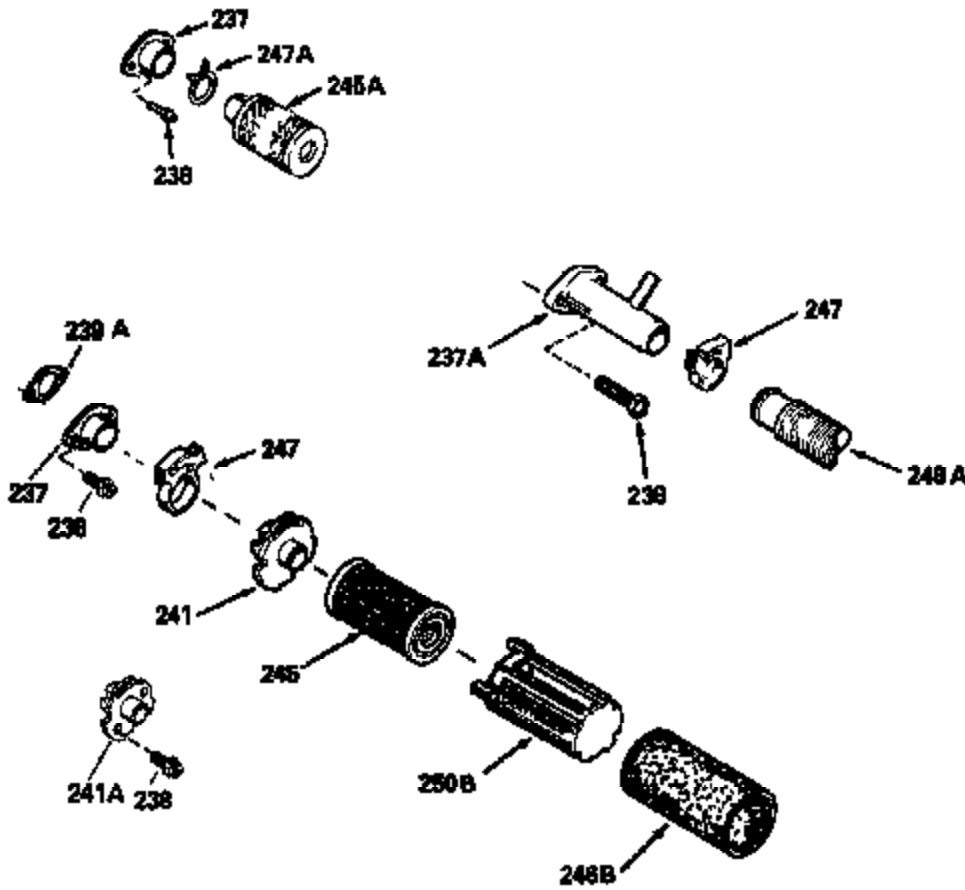

Ref #	Part Number	Qty	Description
400	33238C		* Gasket Set (Incl. items marked *)
420	730225		SAE 30, 4-Cycle Engine Oil (Quart)

ILLUSTRATION SHOWS TYPICAL PARTS ONLY. ORDER BY PART NUMBER. PARTS NOT LISTED ARE SUPPLIED BY OEM.

Ref #	Part Number	Qty	Description
118	730194		Rope Guide Kit (Use as required with 34476 fuel tank)
238	650806		Screw, 10-32 x 5/8"
246C	35705		Filter, Pre-Air (Optional)
260B	35484		Housing, Blower
262	650831		Screw, 1/4-20 x 15/32"
287A	650735		Screw, 10-24 x 3/8" (Use as required)
287A			Pop Rivet, (3/16" Dia.)(Purchase locally)
287B	650884		Screw, 8-32 x 1/2"
298	28763		Screw, 10-32 x 35/64"
300B	34476		Fuel Tank (Incl. 292 & 301)
301	33032		Fuel Cap
327	35932		Plug, Starter
370	550223		Decal, Name
370A	34346		Decal, Instruction
390B	590635		Rewind Starter (Refer to Division 5, Section C, page 34 or Fiche 8, Grid G-9 for breakdown)

Ref #	Part Number	Qty	Description
210	27793		Clip, Conduit
211	28942		Screw, 10-32 x 3/8"
274	26754A		* Gasket, Exhaust (Use as required)
277	650795		Screw, 1/4-20 x 2-1/4"
277A	30063		Screw, 1/4-20 x 1/2" (Use as required)
284	32431		Cover, Muffler
284A	650760		Screw, Pan hd. taptite, 8-32 x 3/8
370F	34387		Decal, Instruction (Optional)
415	730162		Muffler Adap.Kit(Incl.274,277A)(Use a s req.)
430	730574		Debris Screen Kit (Incl. 370F,431-433)(Opt.)
431	35596		Screen, Debris (Optional)
432	35597		Bracket, Debris screen (Optional)
433	650910		Screw, 8-32 x 1/4" (Optional)

Ref #	Part Number	Qty	Description
19	31361		Spring, Extension
69	35261		* Gasket, Mounting flange
182	6201		Screw, 1/4-28 x 7/8"
185	31384A		Pipe, Intake (Incl. 224)
186	34337		Link, Governor spring
209	30200		Screw, 10-24 x 9/16"
223	650451		Screw, 1/4-20 x 1"
238	650806		Screw, 10-32 x 5/8"
246B	35435		Filter, Pre-Air (Use as required)