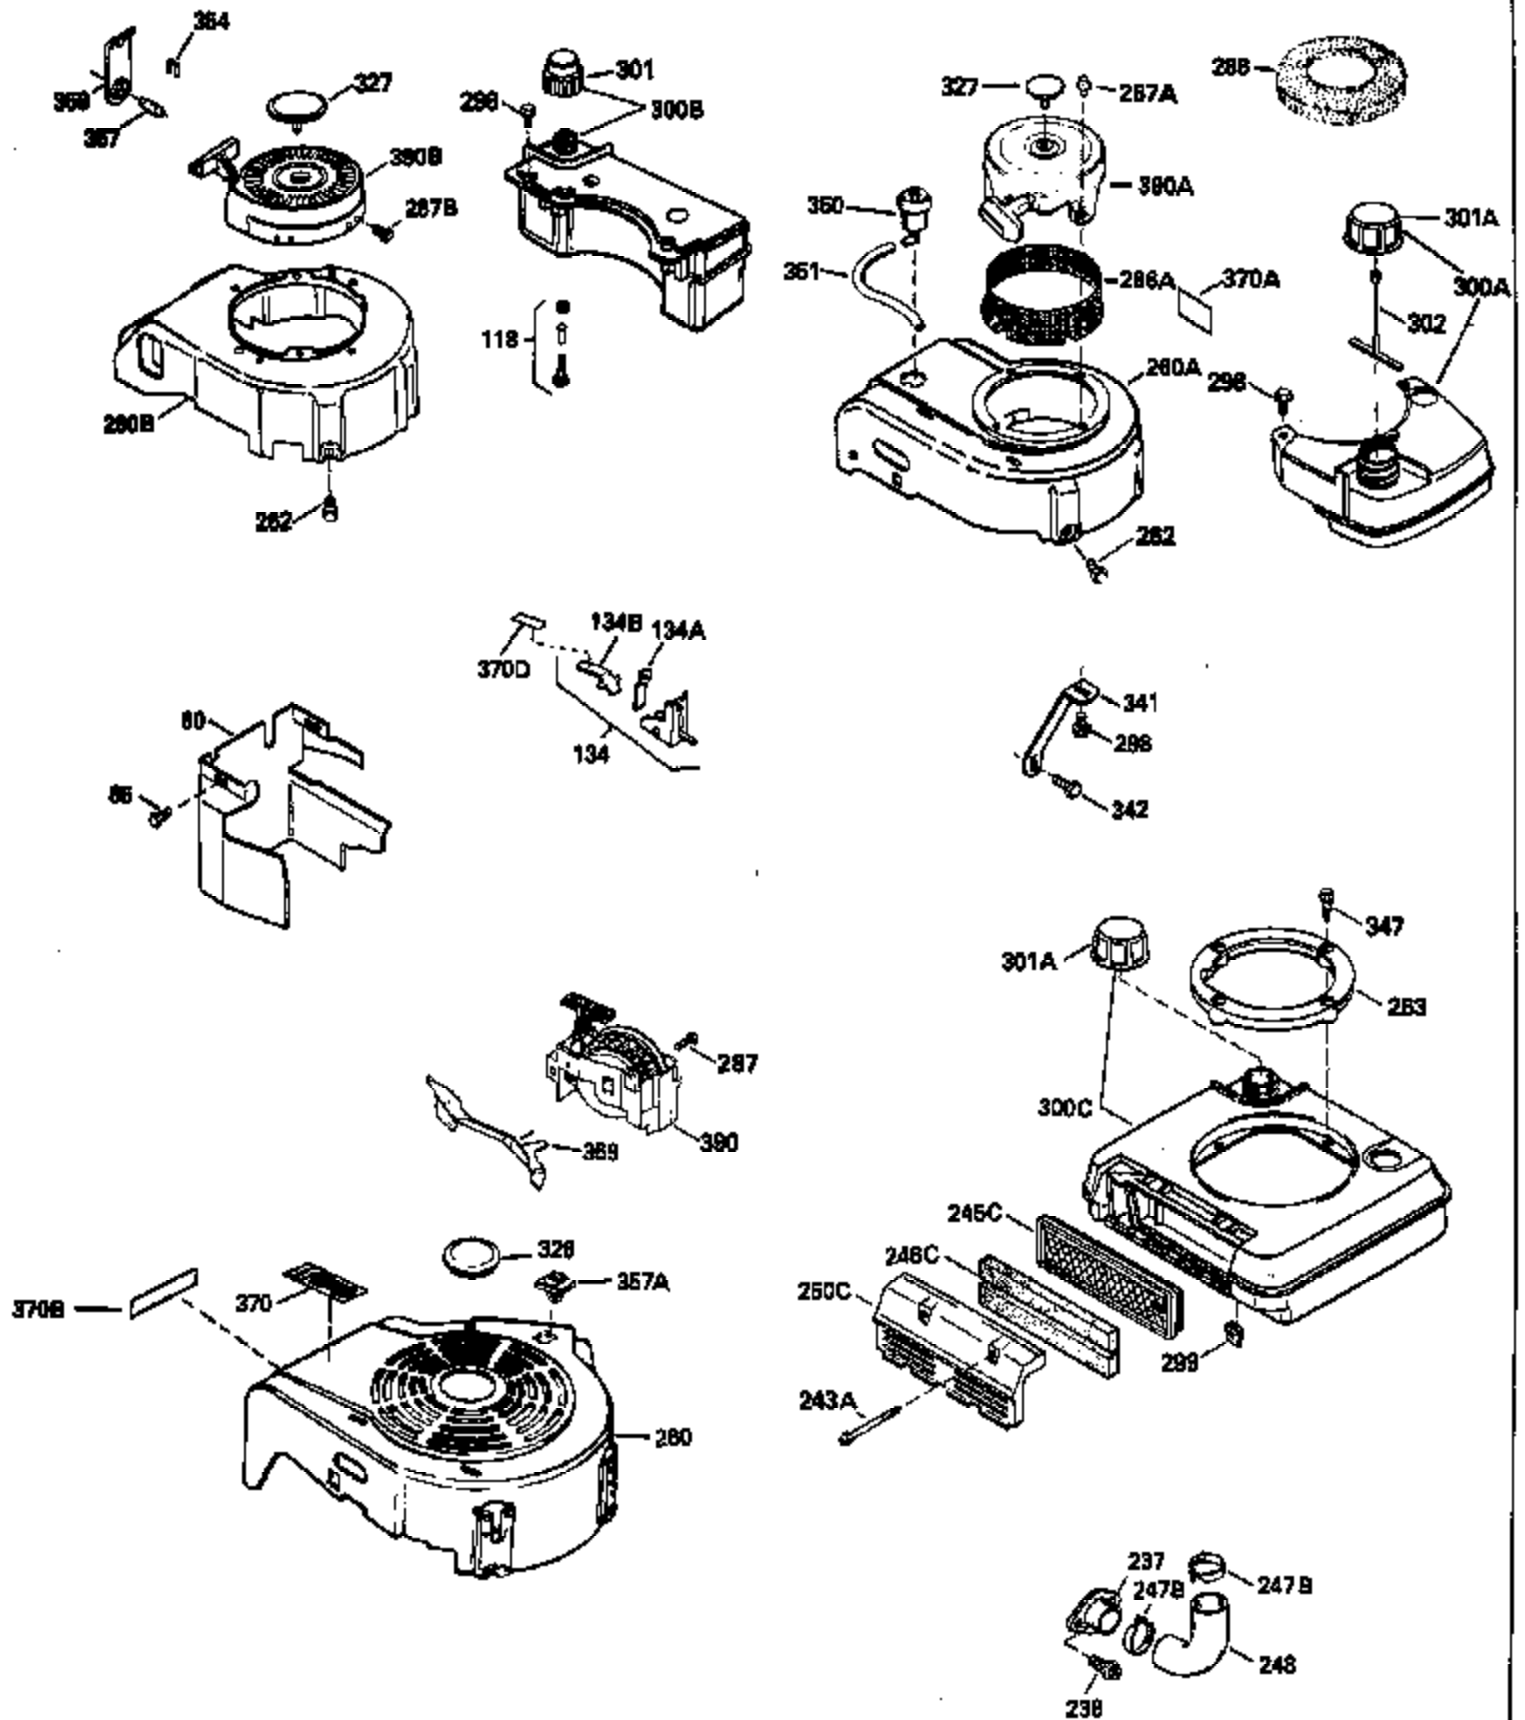

ILLUSTRATION SHOWS TYPICAL PARTS ONLY. ORDER BY PART NUMBER. PARTS NOT LISTED ARE SUPPLIED BY OEM.

Ref #	Part Number	Qty	Description
118	730194		Rope Guide Kit (Use as required with 34476 fuel tank)
246C	35705		Filter, Pre-Air (Optional)
260B	35478		Housing, Blower
262	650831		Screw, 1/4-20 x 15/32"
287A	650735		Screw, 10-24 x 3/8" (Use as required)
287A			Pop Rivet, (3/16" Dia.)(Purchase locally)
287B	650884		Screw, 8-32 x 1/2"
301A	35355		Fuel Cap
327	35932		Plug, Starter
354	35025		Staple (Not used on all models)
357	34985		Rope Stop & Staple Ass'y. (Incl. 354)
370	34993		Decal, Instruction
390B	590621		Rewind Starter (Refer to Division 5, Section C, page 34 or Fiche 8, Grid G-9 for breakdown)