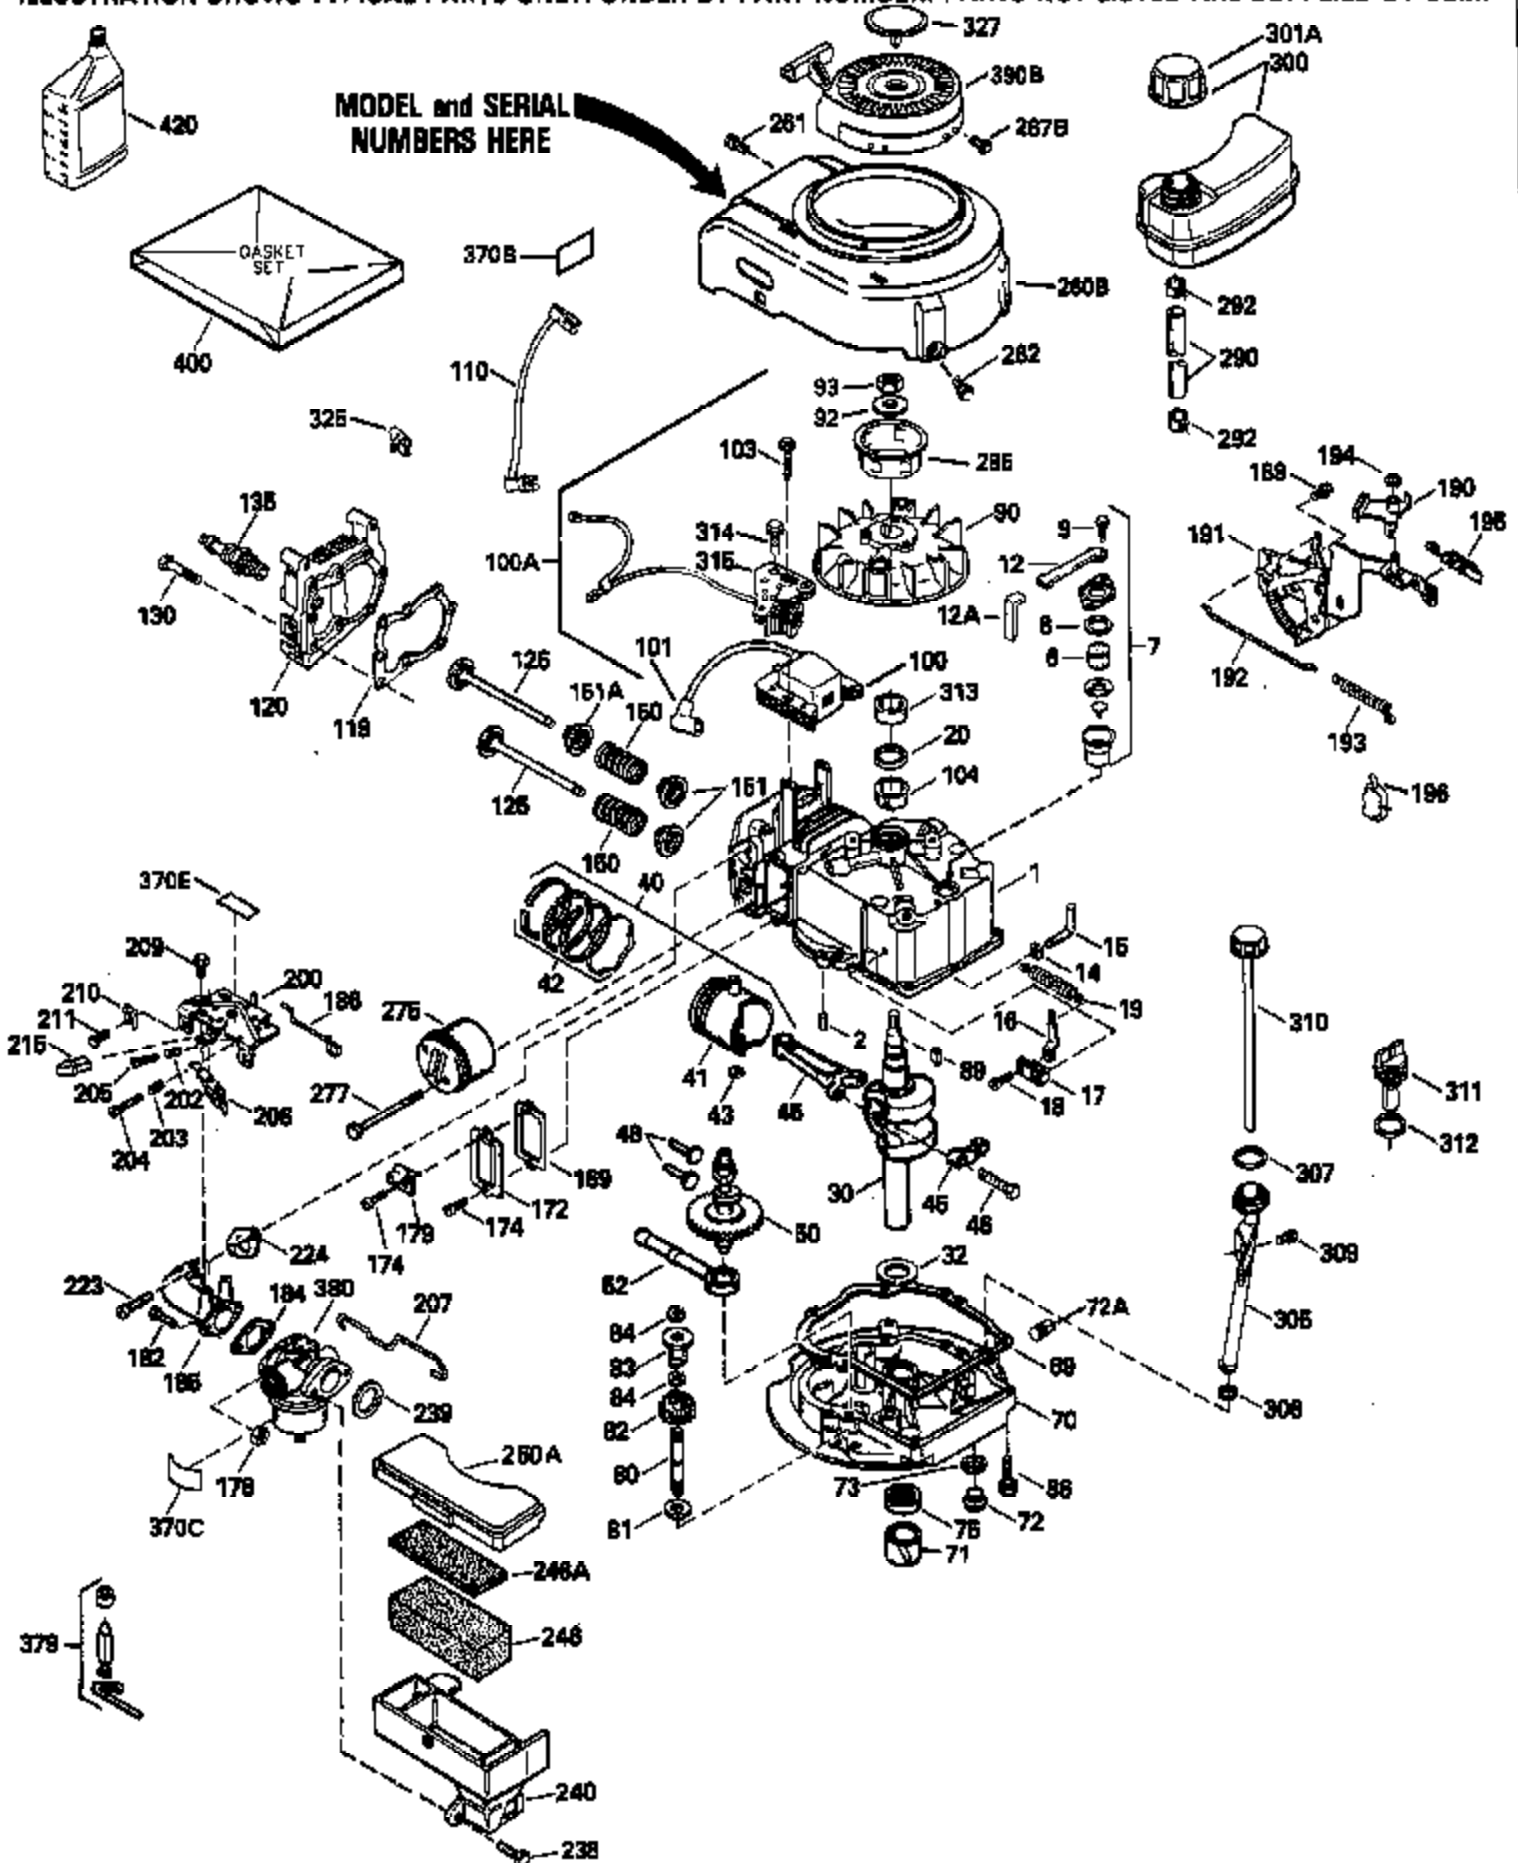

ILLUSTRATION SHOWS TYPICAL PARTS ONLY. ORDER BY PART NUMBER. PARTS NOT LISTED ARE SUPPLIED BY OEM.

Ref #	Part Number	Qty	Description
1	34975		Cylinder Ass'y. (Incl. 2, 8, 9 & 20) (2-1/2")
2	26727		Pin, Dowel
6	33734		Element, Breather
7	34214A		Breather Ass'y. (Incl. 6, 8, 9, 12 & 12A)
8	33735		* Gasket, Breather
9	30200		Screw, 10-24 x 9/16"
12	33886		Tube, Breather
12A	34695		Elbow, Breather tube
14	28277		Washer
15	30589		Rod, Governor (Incl. 14)
16	31383A		Lever, Governor
17	31335		Clamp, Governor lever
18	650548		Screw, 8-32 x 5/16"
19	31361		Spring, Extension
20	32600		Seal, Oil
30	35166		Crankshaft Ass'y.
32	32323		Washer, Thrust NOTE: This thrust washer maynot be required if a new crankshafthas been installed. Check the proper Mechanic's Handbook for acceptable end play. Use this .010" thrust washer if excess end play is measured.
40	34514		Piston, Pin & Ring Set (Std.) (2-1/2" Bore)
40	34515		Piston, Pin & Ring Set (.010" OS)
40	34516		Piston, Pin & Ring Set (.020" OS)
41	32538B		Piston & Pin Ass'y. (Incl. 43)(Std.)(2-1/2")
41	32548B		Piston & Pin Ass'y. (Incl. 43) (.010" OS)
41	32549B		Piston & Pin Ass'y. (Incl. 43) (.020" OS)
42	28986		Ring Set (Std.) (2-1/2" Bore)
42	28987		Ring Set (.010" OS)
42	28988		Ring Set (.020" OS)
43	20381		Ring, Piston pin retaining
45	30963B		Rod Assy., Connecting (Incl. 46)
46	32610A		Bolt, Connecting rod
48	27241		Lifter, Valve
50	33148A		Camshaft
52	29914		Oil Pump Assy.
69	35261		* Gasket, Mounting flange
70	35592		Mounting Flange (Incl. 72, 73, 75 & 8 0)
72	30572		Plug, Oil drain (Incl. 73)
73	28833		* Drain Plug Gasket (Not req. W/plastic plug)
75	27897		Seal, Oil
80	30574		Shaft, Governor
81	30590A		Washer, Flat
82	30591		Gear Assy., Governor (Incl. 81)
83	30588A		Spool, Governor
84	29193		Ring, Retaining
86	650488		Screw, 1/4-20 x 1-1/4"
89	611004		Flywheel Key
90	611112		Flywheel
92	650815		Washer, Belleville
93	650816		Nut, Flywheel
100	730207		Magneto-to-Solid State Conversion Kit (Includes solid state module, solid state flywheel key, and instructions.)(Use as required on external ignition engines only.)
100	34443A		Solid State Assy.
103	650814		Screw, Torx T-15, 10-24 x 1"
110	34961		Ground Wire
119	29953C		* Gasket, Cylinder head