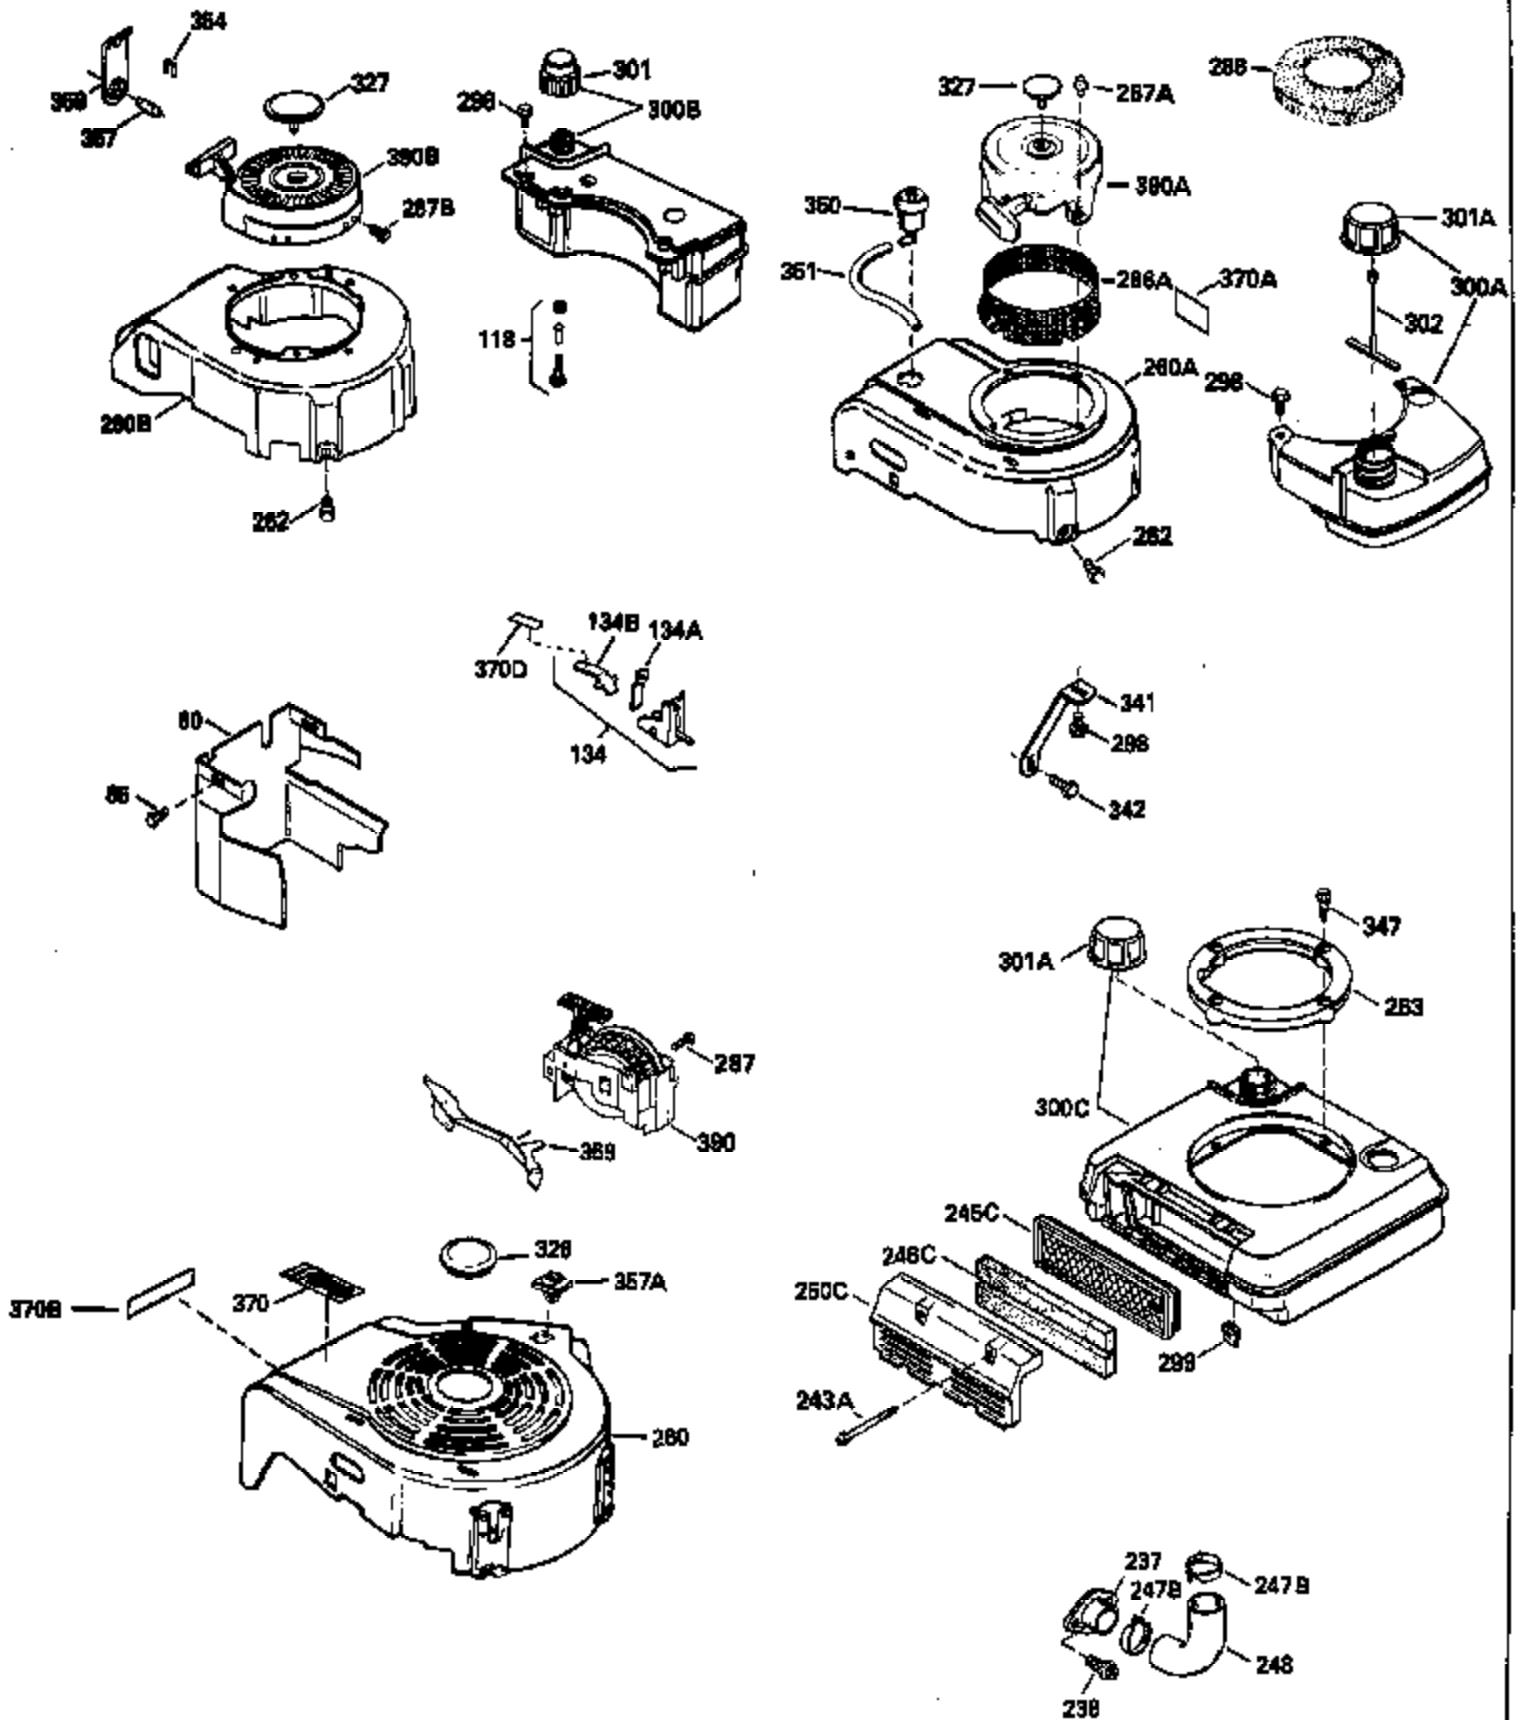

ILLUSTRATION SHOWS TYPICAL PARTS ONLY. ORDER BY PART NUMBER. PARTS NOT LISTED ARE SUPPLIED BY OEM.

Ref #	Part Number	Qty	Description
118	730194		Rope Guide Kit (Use as required with 34476 fuel tank)
246C	35705		Filter, Pre-Air (Optional)
260B	35478		Housing, Blower
262	650831		Screw, 1/4-20 x 15/32"
287B	650884		Screw, 8-32 x 1/2"
287A	650735		Screw, 10-24 x 3/8" (Use as required)
287A			Pop Rivet, (3/16" Dia.)(Purchase locally)
301A	35355		Fuel Cap
327	35932		Plug, Starter
354	35025		Staple (Not used on all models)
357	34985		Rope Stop & Staple Ass'y. (Incl. 354)
358	35168		Bracket Assy., Rope guide
370	35391		Decal, Instruction
390B	590621		Rewind Starter (Refer to Division 5, Section C, page 34 or Fiche 8, Grid G-9 for breakdown)