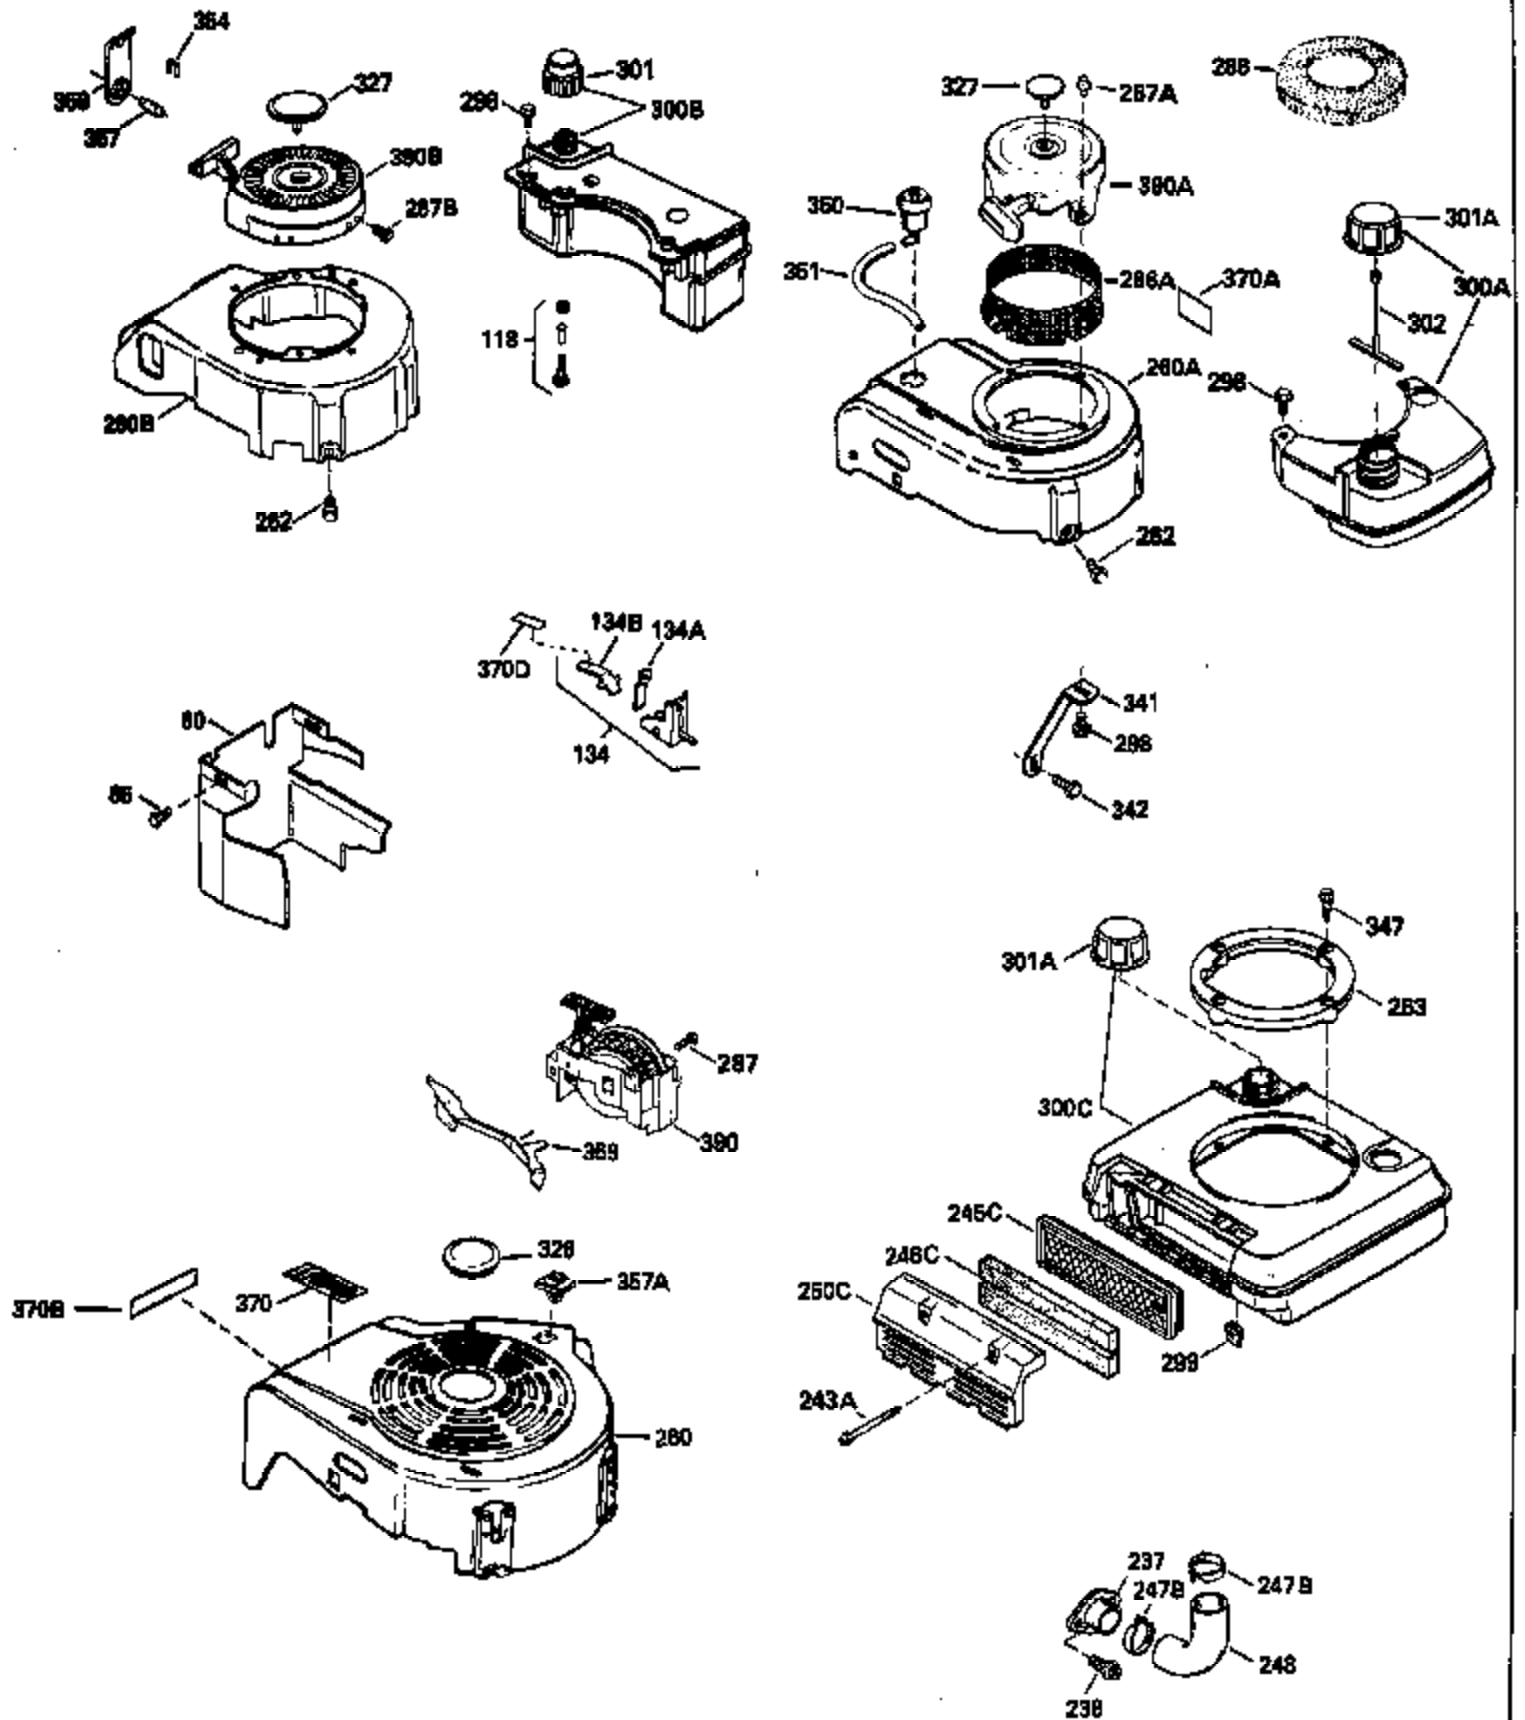

ILLUSTRATION SHOWS TYPICAL PARTS ONLY. ORDER BY PART NUMBER. PARTS NOT LISTED ARE SUPPLIED BY OEM.

Ref #	Part Number	Qty	Description
118	730194		Rope Guide Kit (Use as required with 34476 fuel tank)
246C	35705		Filter, Pre-Air (Optional)
260B	35478		Housing, Blower
262	650831		Screw, 1/4-20 x 15/32"
287B	650884		Screw, 8-32 x 1/2"
287A	650735		Screw, 10-24 x 3/8" (Use as required)
287A			Pop Rivet, (3/16" Dia.)(Purchase locally)
301A	35355		Fuel Cap
327	35932		Plug, Starter
354	35025		Staple (Not used on all models)
357	34985		Rope Stop & Staple Ass'y. (Incl. 354)
358	35168		Bracket Assy., Rope guide
370	35391		Decal, Instruction
390B	590621		Rewind Starter (Refer to Division 5, Section C, page 34 or Fiche 8, Grid G-9 for breakdown)