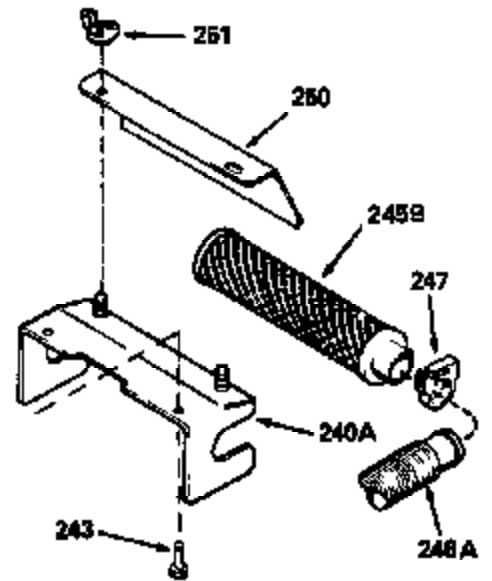

Ref #	Part Number	Qty	Description
313	34080		Spacer, Flywheel key
327	35932		Plug, Starter
370E	35167		Decal, Instruction
379	631021		Inlet Needle, Seat & Clip Assy.
380	632387		Carburetor (Incl. 184) (Refer to Division 5, Section A, page A2-12 or Fiche 8, Grid F-7for breakdown)
390B	590621		Rewind Starter (Refer to Division 5, Section C, page 34 or Fiche 8, Grid G-9 for breakdown)
400	33238C		* Gasket Set (Incl. items marked *)
420	730225		SAE 30, 4-Cycle Engine Oil (Quart)

ILLUSTRATION SHOWS TYPICAL PARTS ONLY. ORDER BY PART NUMBER. PARTS NOT LISTED ARE SUPPLIED BY OEM.

Ref #	Part Number	Qty	Description
118	730194		Rope Guide Kit (Use as required with 34476 fuel tank)
246C	35705		Filter, Pre-Air (Optional)
260B	35478		Housing, Blower
262	650831		Screw, 1/4-20 x 15/32"
287B	650884		Screw, 8-32 x 1/2"
287A	650735		Screw, 10-24 x 3/8" (Use as required)
287A			Pop Rivet, (3/16" Dia.)(Purchase locally)
301A	35355		Fuel Cap
327	35932		Plug, Starter
354	35025		Staple (Not used on all models)
357	34985		Rope Stop & Staple Ass'y. (Incl. 354)
358	35168		Bracket Assy., Rope guide
370	35391		Decal, Instruction
390B	590621		Rewind Starter (Refer to Division 5, Section C, page 34 or Fiche 8, Grid G-9 for breakdown)

Ref #	Part Number	Qty	Description
189	650839		Screw, 1/4-20 x 3/8"
190	35831		Lever, Brake
191	35015B		Bracket Assy., S.E. Brake (Incl. 195)
194	32309		Ring, Retaining
195	610973		Terminal Assy.
274	26754A		* Gasket, Exhaust (Use as required)
277	650795		Screw, 1/4-20 x 2-1/4"
277A	30063		Screw, 1/4-20 x 1/2" (Use as required )
370F	34387		Decal, Instruction (Optional)
415	730162		Muffler Adap.Kit(Incl.274,277A)(Use a s req.)
430	730574		Debris Screen Kit (Incl. 370F,431-433 )(Opt.)
431	35596		Screen, Debris (Optional)
432	35597		Bracket, Debris screen (Optional)
433	650910		Screw, 8-32 x 1/4" (Optional)