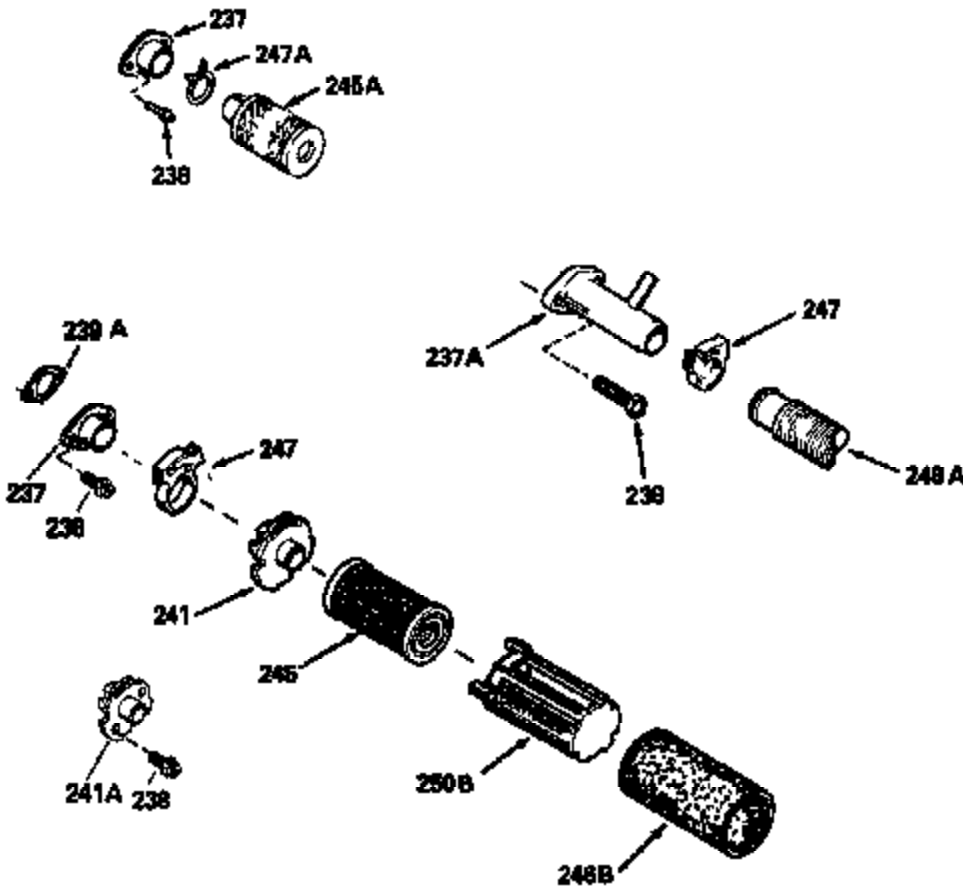

Ref #	Part Number	Qty	Description
19	31361		Spring, Extension
69	35261		* Gasket, Mounting flange
182	6201		Screw, 1/4-28 x 7/8"
185	31384A		Pipe, Intake (Incl. 224)
186	34337		Link, Governor spring
209	30200		Screw, 10-24 x 9/16"
223	650451		Screw, 1/4-20 x 1"
241	35067		Collar, Air cleaner (Black)
245	35066		Filter, Air cleaner
246B	35435		Filter, Pre-Air (Use as required)
247A	35068		Clamp, Air cleaner
250B	35065		Air Cleaner Cover Ass'y.