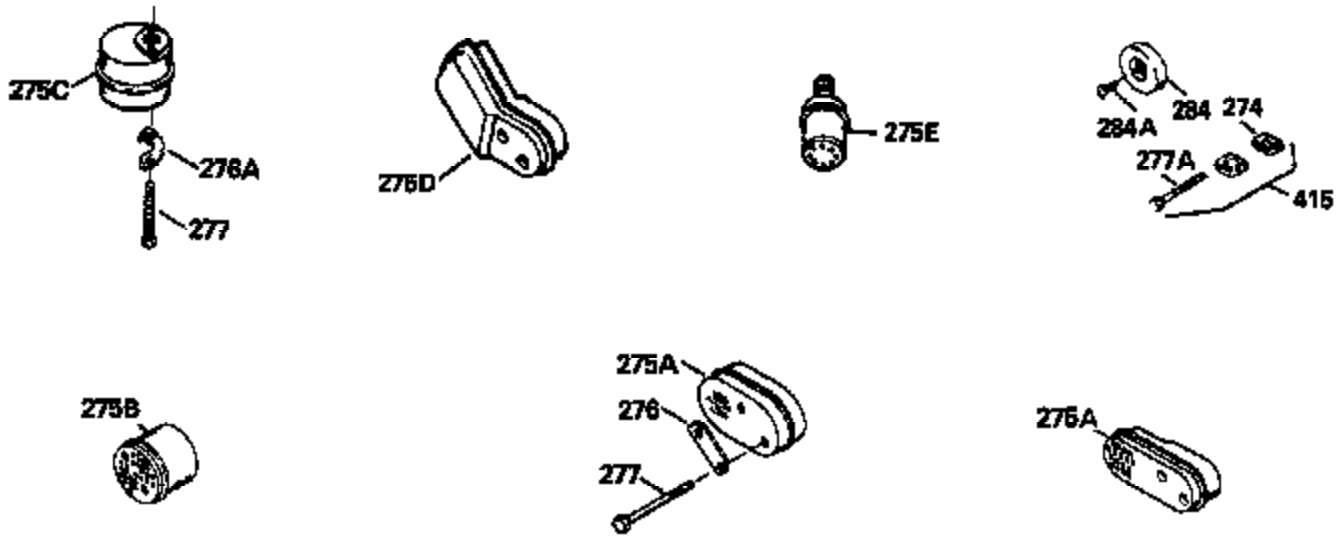

Ref #	Part Number	Qty	Description
189	650839		Screw, 1/4-20 x 3/8"
190	35831		Lever, Brake
191	35015B		Bracket Assy., S.E. Brake (Incl. 195)
194	32309		Ring, Retaining
195	610973		Terminal Assy.
274	26754A		* Gasket, Exhaust (Use as required)
275C	35172		Muffler (Incl. 276A)
276A	35171		Plate, Lock
277	650869		Screw, 1/4-20 x 2-3/4"
277A	30063		Screw, 1/4-20 x 1/2" (Use as required)
370F	34387		Decal, Instruction (Optional)
415	730162		Muffler Adap.Kit(Incl.274,277A)(Use a s req.)
430	730574		Debris Screen Kit (Incl. 370F,431-433)(Opt.)
431	35596		Screen, Debris (Optional)
432	35597		Bracket, Debris screen (Optional)
433	650910		Screw, 8-32 x 1/4" (Optional)