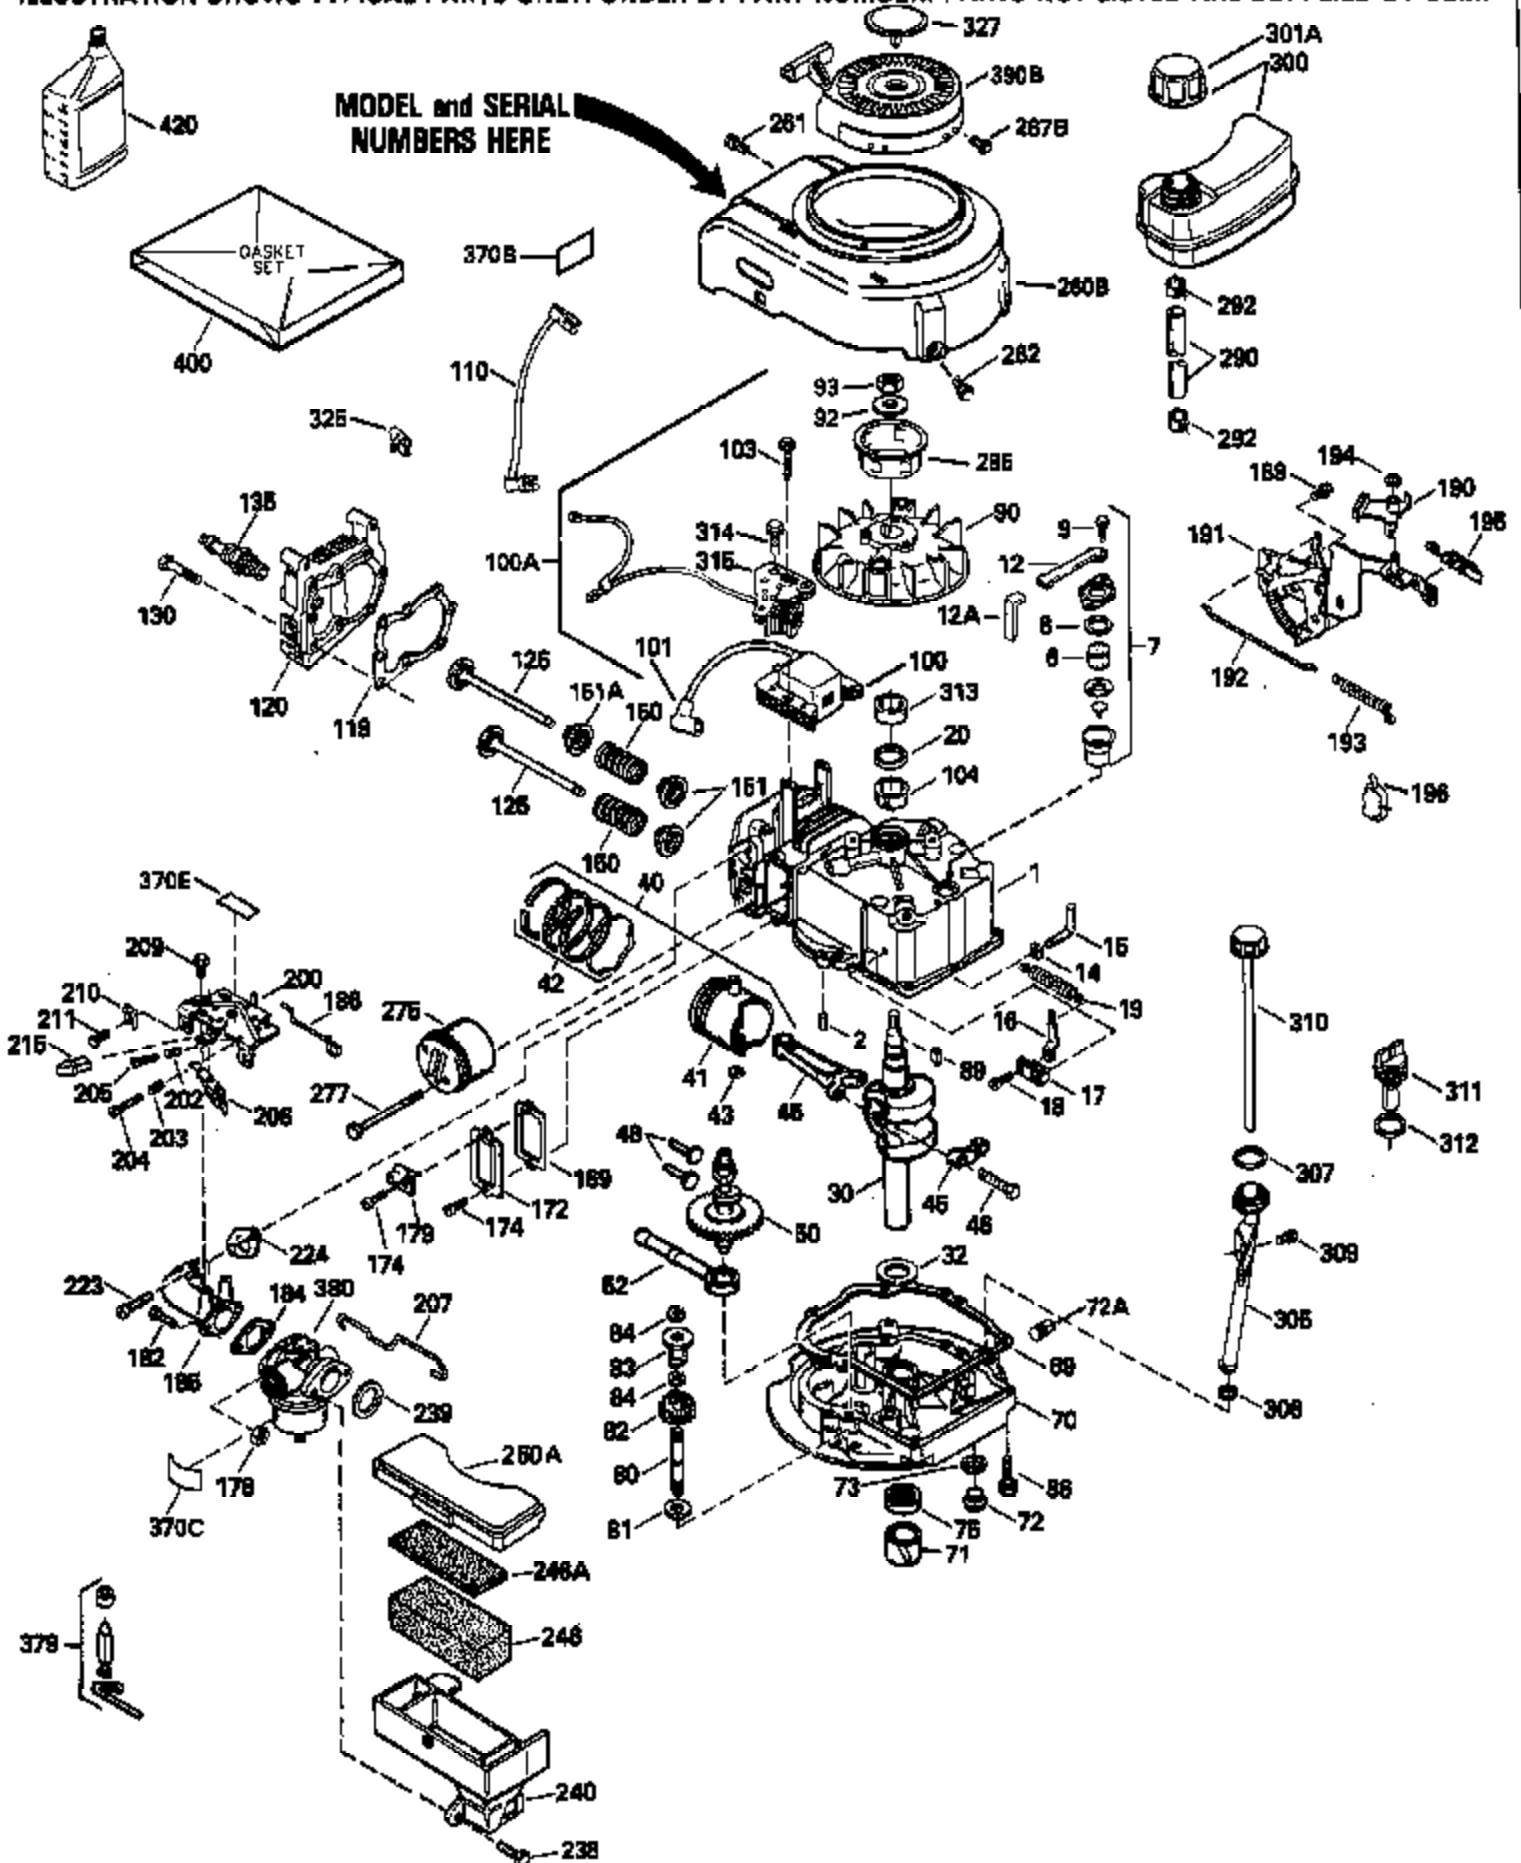

ILLUSTRATION SHOWS TYPICAL PARTS ONLY. ORDER BY PART NUMBER. PARTS NOT LISTED ARE SUPPLIED BY OEM.

Ref #	Part Number	Qty	Description
1	34472B		Cylinder Ass'y. (Incl. 2, 8, 9 & 20) (2-1/2")
2	26727		Pin, Dowel
6	33734		Element, Breather
7	34214A		Breather Ass'y. (Incl. 6, 8, 9, 12 & 12A)
8	33735		* Gasket, Breather
9	30200		Screw, 10-24 x 9/16"
12	33886		Tube, Breather
12A	34695		Elbow, Breather tube
14	28277		Washer
15	30589		Rod, Governor (Incl. 14)
16	31383A		Lever, Governor
17	31335		Clamp, Governor lever
18	650548		Screw, 8-32 x 5/16"
19	31361		Spring, Extension
20	32600		Seal, Oil
30	35588		Crankshaft Ass'y.
32	32323		Washer, Thrust NOTE: This thrust washer maynot be required if a new crankshafthas been installed. Check the proper Mechanic's Handbook for acceptable end play. Use this .010" thrust washer if excess end play is measured.
40	34514		Piston, Pin & Ring Set (Std.) (2-1/2" Bore)
40	34515		Piston, Pin & Ring Set (.010" OS)
40	34516		Piston, Pin & Ring Set (.020" OS)
41	32538B		Piston & Pin Ass'y. (Incl. 43)(Std.)(2-1/2")
41	32548B		Piston & Pin Ass'y. (Incl. 43) (.010" OS)
41	32549B		Piston & Pin Ass'y. (Incl. 43) (.020" OS)
42	28986		Ring Set (Std.) (2-1/2" Bore)
42	28987		Ring Set (.010" OS)
42	28988		Ring Set (.020" OS)
43	20381		Ring, Piston pin retaining
45	30963B		Rod Assy., Connecting (Incl. 46)
46	32610A		Bolt, Connecting rod
48	27241		Lifter, Valve
50	33553		Camshaft (MCR)
52	29914		Oil Pump Assy.
69	35261		* Gasket, Mounting flange
70	34311C		Flange Ass'y. (Incl. 72, 72A, 73, 75 & 80)
72	30572		Plug, Oil drain (Incl. 73)
73	28833		* Drain Plug Gasket (Not req. W/plastic plug)
75	27897		Seal, Oil
80	30574		Shaft, Governor
81	30590A		Washer, Flat
82	30591		Gear Assy., Governor (Incl. 81)
83	30588A		Spool, Governor
84	29193		Ring, Retaining
86	650488		Screw, 1/4-20 x 1-1/4"
89	611004		Flywheel Key
90	611112		Flywheel
92	650815		Washer, Belleville
93	650816		Nut, Flywheel
100	730207		Magneto-to-Solid State Conversion Kit (Includes solid state module, solid state flywheel key, and instructions.)(Use as required on external ignition engines only.)
100	34443A		Solid State Assy.
101	610118		Cover, Spark plug
103	650814		Screw, Torx T-15, 10-24 x 1"
110	34961		Ground Wire