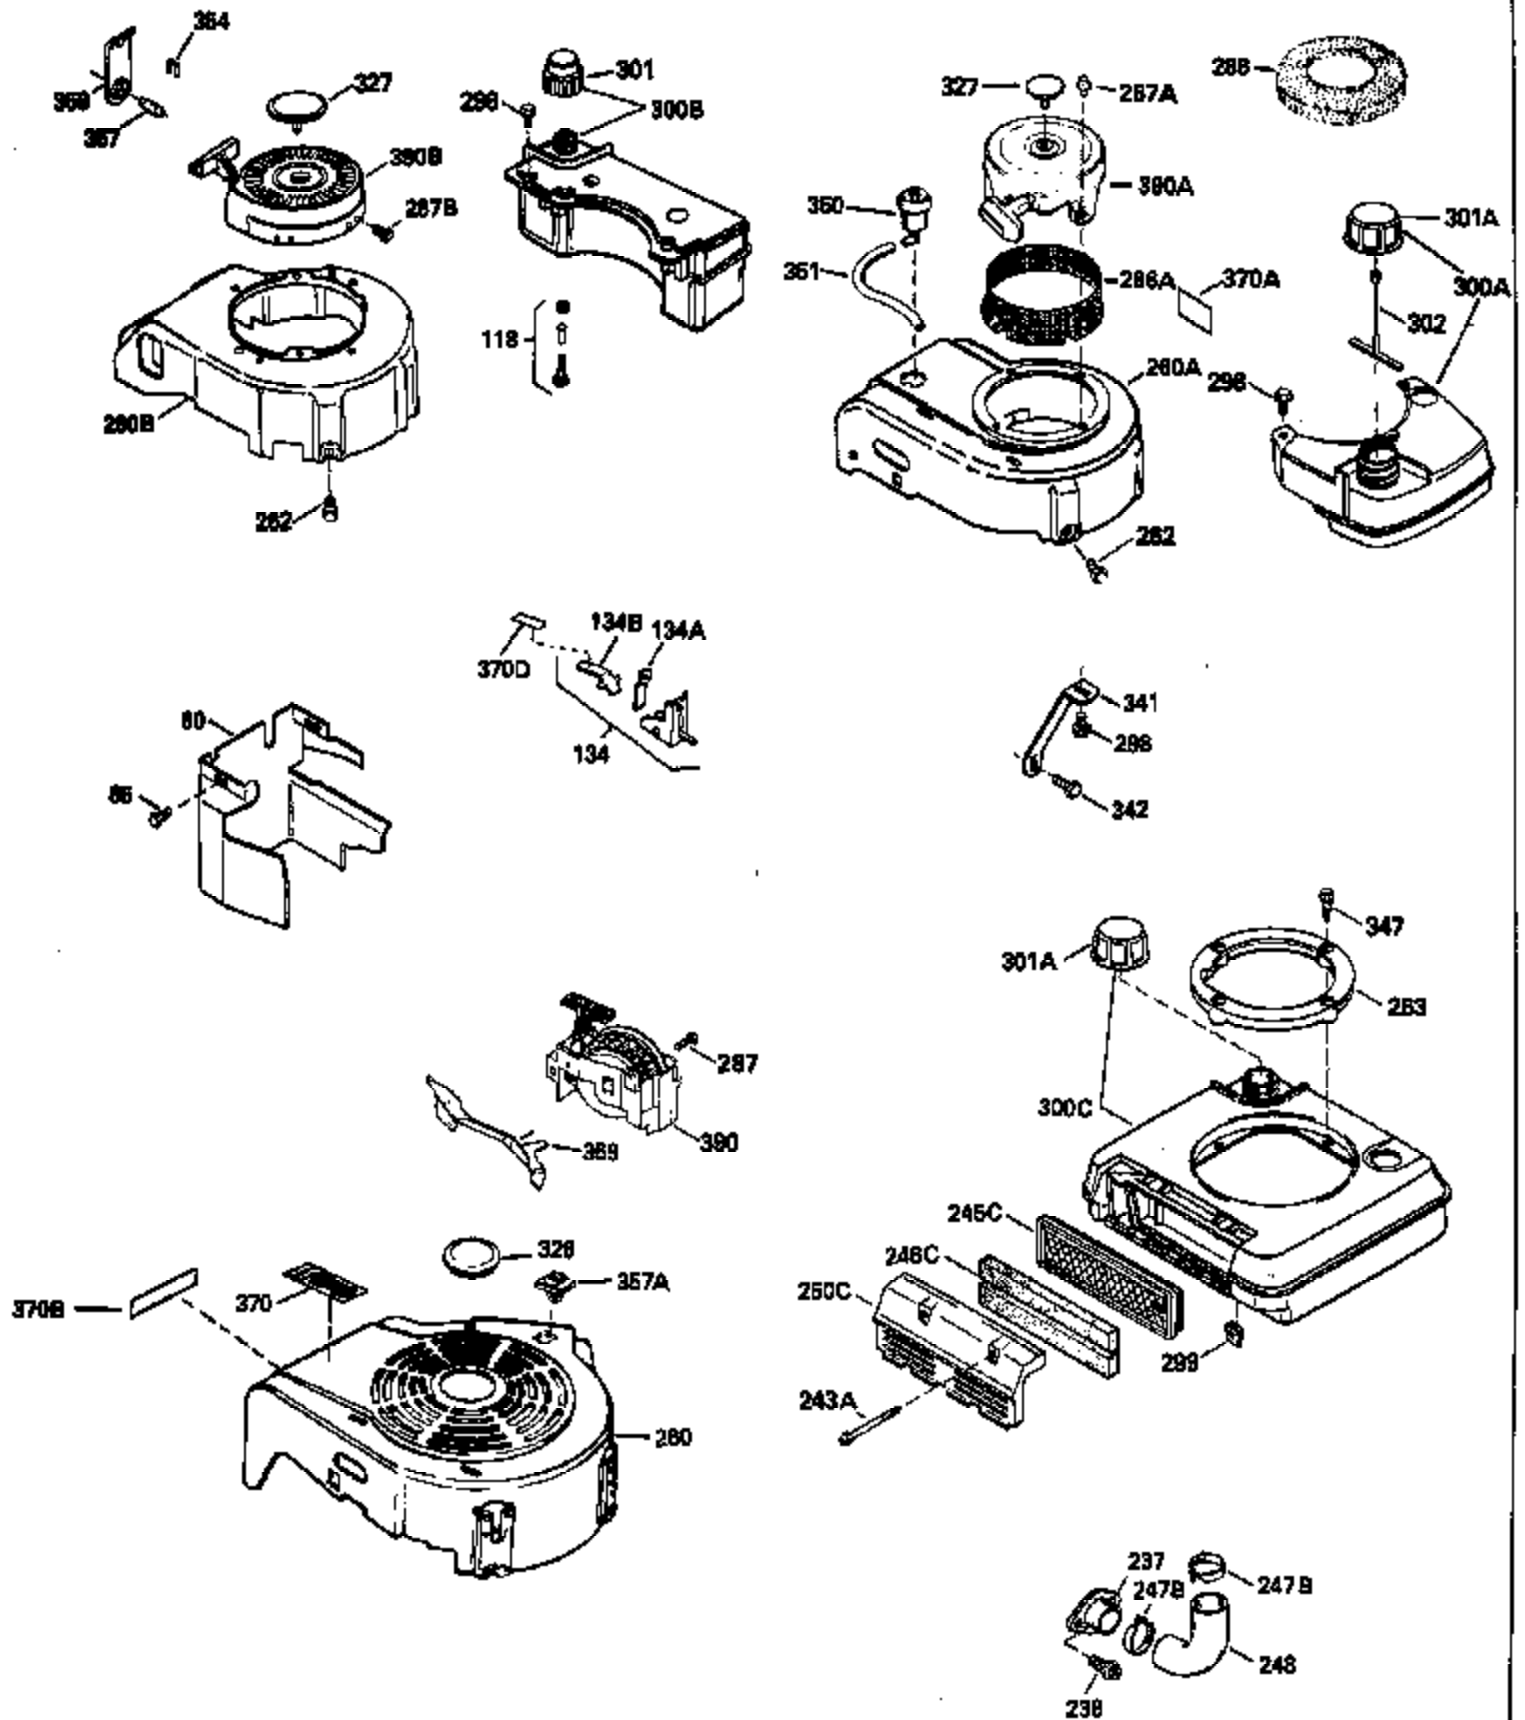

ILLUSTRATION SHOWS TYPICAL PARTS ONLY. ORDER BY PART NUMBER. PARTS NOT LISTED ARE SUPPLIED BY OEM.

Ref #	Part Number	Qty	Description
118	730194		Rope Guide Kit (Use as required with 34476 fuel tank)
246C	35705		Filter, Pre-Air (Optional)
260B	35393		Housing, Blower
262	650831		Screw, 1/4-20 x 15/32"
287B	650884		Screw, 8-32 x 1/2"
287A	650735		Screw, 10-24 x 3/8" (Use as required)
287A			Pop Rivet, (3/16" Dia.)(Purchase locally)
298	28763		Screw, 10-32 x 35/64"
300A	34369A		Fuel Tank (Incl. 292 & 301A) NOTE: These tanks (34369A) were built with different size fuel inlet openings. Tanks with the 1-3/16" I.D. opening use fuel cap 33032. Tanks with the 1-1/2" I.D. opening use fuel cap 35355.
301A	35355		Fuel Cap
302	35480		Retainer, Fuel cap
327	35932		Plug, Starter
354	35025		Staple (Not used on all models)
357	34985		Rope Stop & Staple Ass'y. (Incl. 354)
358	35168		Bracket Assy., Rope guide
390B	590621		Rewind Starter (Refer to Division 5, Section C, page 34 or Fiche 8, Grid G-9 for breakdown)