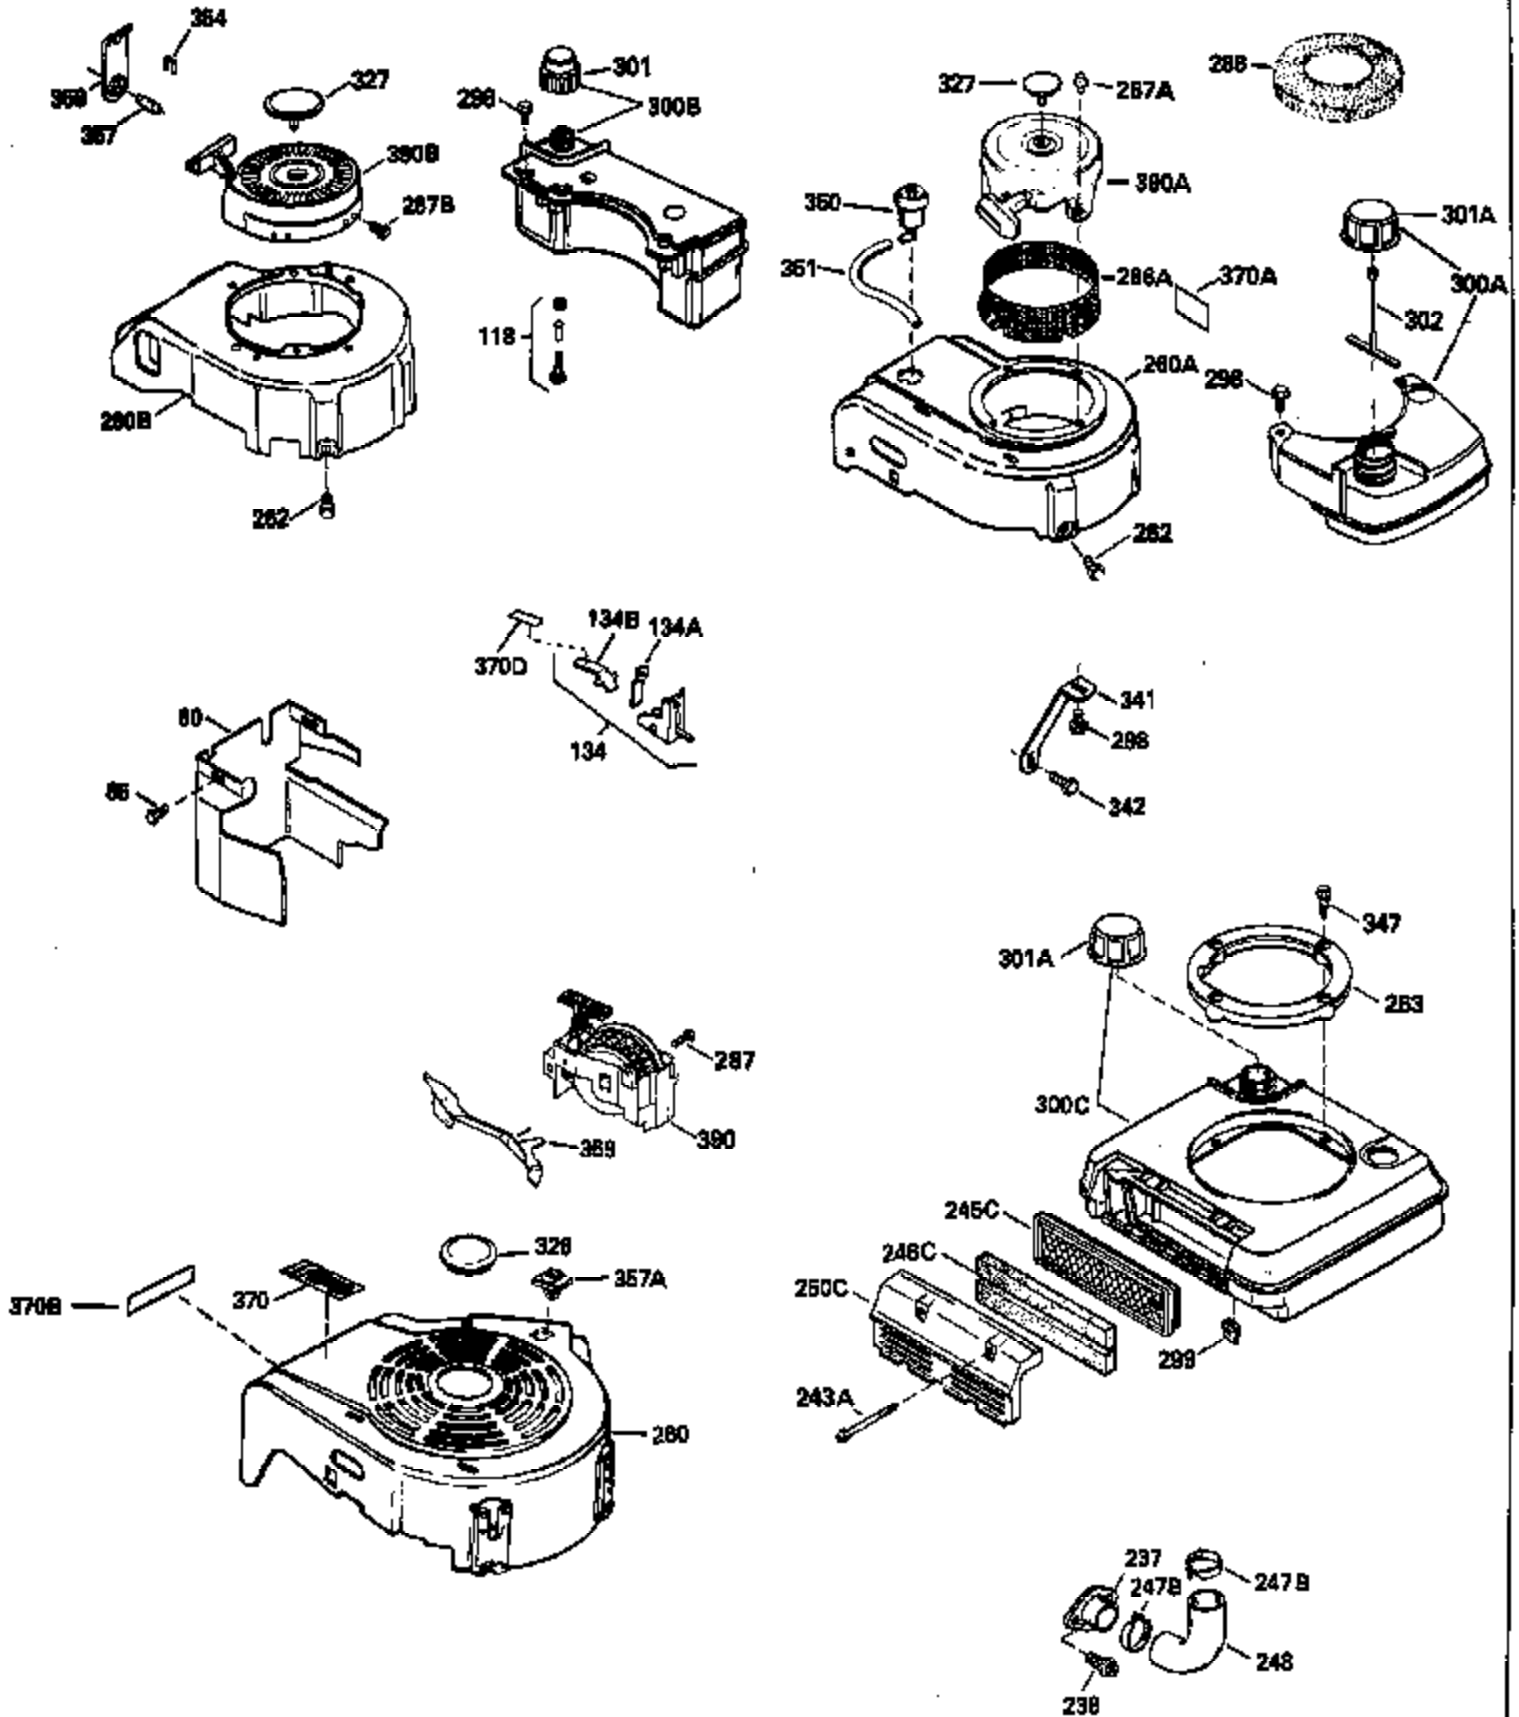

ILLUSTRATION SHOWS TYPICAL PARTS ONLY. ORDER BY PART NUMBER. PARTS NOT LISTED ARE SUPPLIED BY OEM.

Ref #	Part Number	Qty	Description
118	730194		Rope Guide Kit (Use as required with 34476 fuel tank)
246C	35705		Filter, Pre-Air (Optional)
260B	35478		Housing, Blower
262	650831		Screw, 1/4-20 x 15/32"
287B	650884		Screw, 8-32 x 1/2"
287A	650735		Screw, 10-24 x 3/8" (Use as required)
287A			Pop Rivet, (3/16" Dia.)(Purchase locally)
301A	35355		Fuel Cap
327	35932		Plug, Starter
354	35025		Staple (Not used on all models)
357	34985		Rope Stop & Staple Ass'y. (Incl. 354)
358	35168		Bracket Assy., Rope guide
370	34993		Decal, Instruction
390B	590621		Rewind Starter (Refer to Division 5, Section C, page 34 or Fiche 8, Grid G-9 for breakdown)