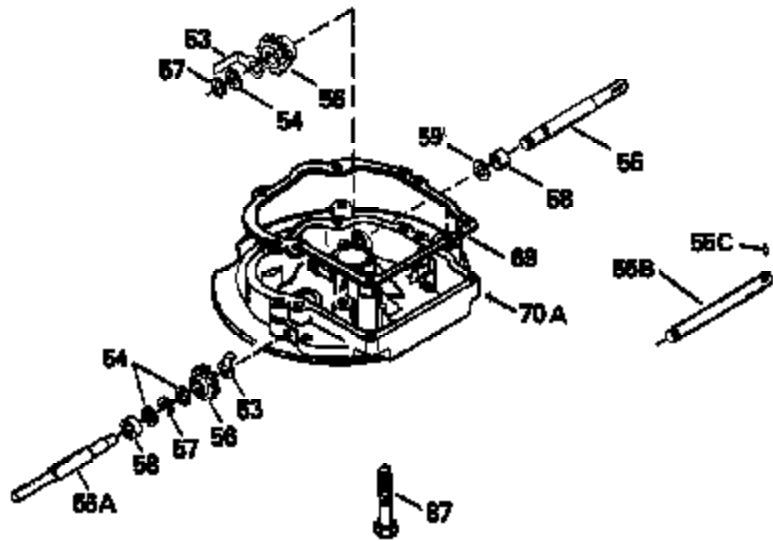

Ref #	Part Number	Qty	Description
19	31361		Spring, Extension
53	31745		Tang, Washer
54	31747		Washer, Flat
55	33774		Shaft, P.T.O.
56	33401		Right Hand Worm Gear
57	31749		Ring, Retaining
58	31744		Seal, Oil
59	31787		Washer, Flat
69	35261		* Gasket, Mounting flange
70A	35609		Flange Ass'y. (Incl.58, 72, 73, 75, 8 0 & 311)
87	650492		Screw, 1/4-20 x 2-1/4"
182	6201		Screw, 1/4-28 x 7/8"
185	31384A		Pipe, Intake (Incl. 224)
186	32653		Link, Governor spring
216	33086		Lever, Speed adjusting
223	650451		Screw, 1/4-20 x 1"
241	35067		Collar, Air cleaner (Black)
245	35066		Filter, Air cleaner
246B	35435		Filter, Pre-Air (Use as required)
247A	35068		Clamp, Air cleaner
250B	35065		Air Cleaner Cover Ass'y.