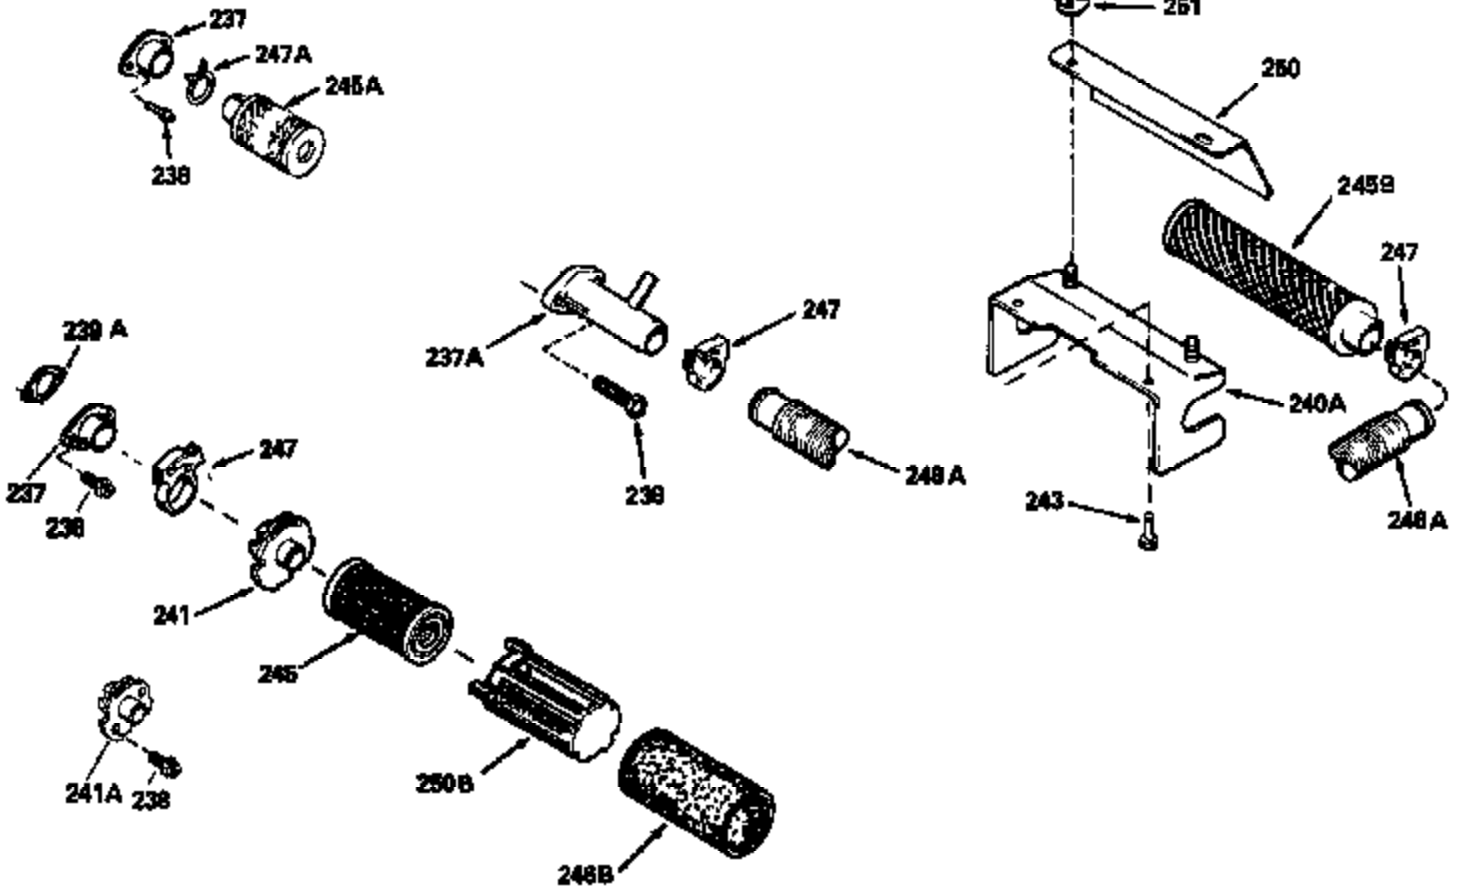

Ref #	Part Number	Qty	Description
19	31361		Spring, Extension
53	31745		Tang, Washer
54	31747		Washer, Flat
55	33774		Shaft, P.T.O.
56	33401		Right Hand Worm Gear
57	31749		Ring, Retaining
58	31744		Seal, Oil
59	31787		Washer, Flat
69	35261		* Gasket, Mounting flange
70A	35609		Flange Ass'y. (Incl.58, 72, 73, 75, 8 0 & 311)
87	650492		Screw, 1/4-20 x 2-1/4"
182	6201		Screw, 1/4-28 x 7/8"
185	31384A		Pipe, Intake (Incl. 224)
186	32653		Link, Governor spring
216	33086		Lever, Speed adjusting
223	650451		Screw, 1/4-20 x 1"
241	35067		Collar, Air cleaner (Black)
245	35066		Filter, Air cleaner
246B	35435		Filter, Pre-Air (Use as required)
247A	35068		Clamp, Air cleaner
250B	35065		Air Cleaner Cover Ass'y.