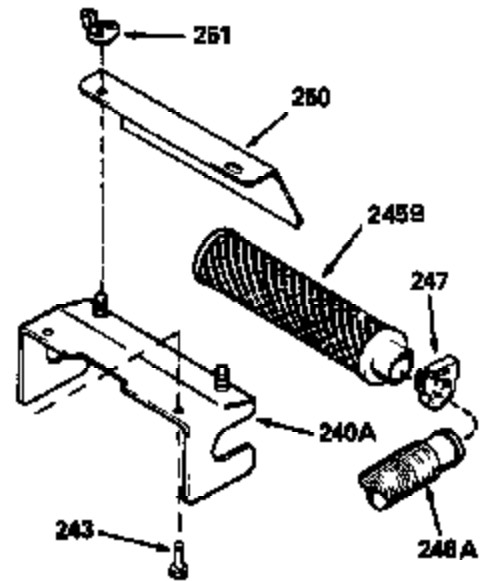

Ref #	Part Number	Qty	Description
390B	590621		Rewind Starter (Refer to Division 5, Section C, page 34 or Fiche 8, Grid G-9 for breakdown)
400	33238C		* Gasket Set (Incl. items marked *)
420	730225		SAE 30, 4-Cycle Engine Oil (Quart)

ILLUSTRATION SHOWS TYPICAL PARTS ONLY. ORDER BY PART NUMBER. PARTS NOT LISTED ARE SUPPLIED BY OEM.

Ref #	Part Number	Qty	Description
118	730194		Rope Guide Kit (Use as required with 34476 fuel tank)
238	650806		Screw, 10-32 x 5/8"
246C	35705		Filter, Pre-Air (Optional)
260A	35491		Housing, Blower
262	650831		Screw, 1/4-20 x 15/32"
287A	650735		Screw, 10-24 x 3/8" (Use as required)
287A			Pop Rivet, (3/16" Dia.)(Purchase locally)
287B	650884		Screw, 8-32 x 1/2"
301	33032		Fuel Cap
327	35932		Plug, Starter
370A	34346		Decal, Instruction
390B	590621		Rewind Starter (Refer to Division 5, Section C, page 34 or Fiche 8, Grid G-9 for breakdown)

Ref #	Part Number	Qty	Description
189	650839		Screw, 1/4-20 x 3/8"
190	35831		Lever, Brake
191	35015B		Bracket Assy., S.E. Brake (Incl. 195)
194	32309		Ring, Retaining
195	610973		Terminal Assy.
274	26754A		* Gasket, Exhaust (Use as required)
277	650795		Screw, 1/4-20 x 2-1/4"
277A	30063		Screw, 1/4-20 x 1/2" (Use as required )
370F	34387		Decal, Instruction (Optional)
415	730162		Muffler Adap.Kit(Incl.274,277A)(Use a s req.)
430	730574		Debris Screen Kit (Incl. 370F,431-433 )(Opt.)
431	35596		Screen, Debris (Optional)
432	35597		Bracket, Debris screen (Optional)
433	650910		Screw, 8-32 x 1/4" (Optional)

Ref #	Part Number	Qty	Description
19	31361		Spring, Extension
69	35261		* Gasket, Mounting flange
182	6201		Screw, 1/4-28 x 7/8"
185	31384A		Pipe, Intake (Incl. 224)
186	34337		Link, Governor spring
209	30200		Screw, 10-24 x 9/16"
223	650451		Screw, 1/4-20 x 1"
238	650806		Screw, 10-32 x 5/8"
246B	35435		Filter, Pre-Air (Use as required)