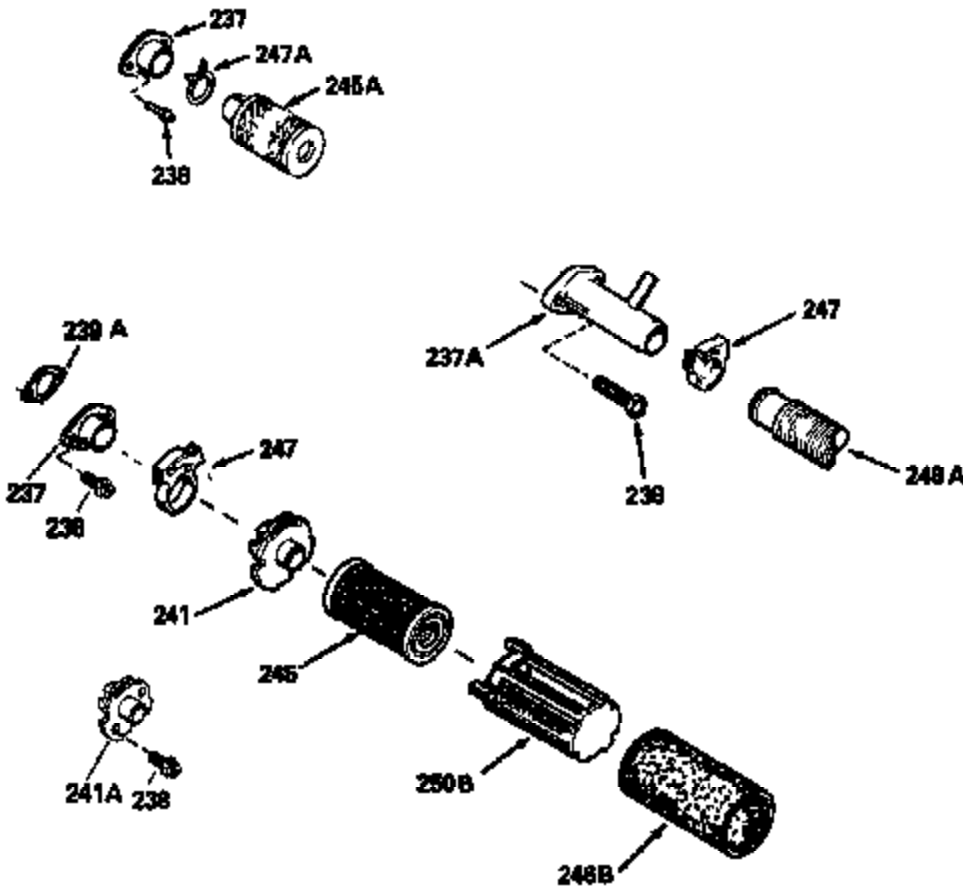

Ref #	Part Number	Qty	Description
390B	590621		Rewind Starter (Refer to Division 5, Section C, page 34 or Fiche 8, Grid G-9 for breakdown)
400	33238C		* Gasket Set (Incl. items marked *)
420	730225		SAE 30, 4-Cycle Engine Oil (Quart)

ILLUSTRATION SHOWS TYPICAL PARTS ONLY. ORDER BY PART NUMBER. PARTS NOT LISTED ARE SUPPLIED BY OEM.

Ref #	Part Number	Qty	Description
118	730194		Rope Guide Kit (Use as required with 34476 fuel tank)
238	650806		Screw, 10-32 x 5/8"
246C	35705		Filter, Pre-Air (Optional)
260A	35491		Housing, Blower
262	650831		Screw, 1/4-20 x 15/32"
287A	650735		Screw, 10-24 x 3/8" (Use as required)
287A			Pop Rivet, (3/16" Dia.)(Purchase locally)
287B	650884		Screw, 8-32 x 1/2"
301	33032		Fuel Cap
327	35932		Plug, Starter
370A	34346		Decal, Instruction
390B	590621		Rewind Starter (Refer to Division 5, Section C, page 34 or Fiche 8, Grid G-9 for breakdown)

Ref #	Part Number	Qty	Description
189	650839		Screw, 1/4-20 x 3/8"
190	35831		Lever, Brake
191	35015B		Bracket Assy., S.E. Brake (Incl. 195)
194	32309		Ring, Retaining
195	610973		Terminal Assy.
274	26754A		* Gasket, Exhaust (Use as required)
277	650795		Screw, 1/4-20 x 2-1/4"
277A	30063		Screw, 1/4-20 x 1/2" (Use as required )
370F	34387		Decal, Instruction (Optional)
415	730162		Muffler Adap.Kit(Incl.274,277A)(Use a s req.)
430	730574		Debris Screen Kit (Incl. 370F,431-433 )(Opt.)
431	35596		Screen, Debris (Optional)
432	35597		Bracket, Debris screen (Optional)
433	650910		Screw, 8-32 x 1/4" (Optional)

Ref #	Part Number	Qty	Description
19	31361		Spring, Extension
69	35261		* Gasket, Mounting flange
182	6201		Screw, 1/4-28 x 7/8"
185	31384A		Pipe, Intake (Incl. 224)
186	34337		Link, Governor spring
209	30200		Screw, 10-24 x 9/16"
223	650451		Screw, 1/4-20 x 1"
238	650806		Screw, 10-32 x 5/8"
246B	35435		Filter, Pre-Air (Use as required)