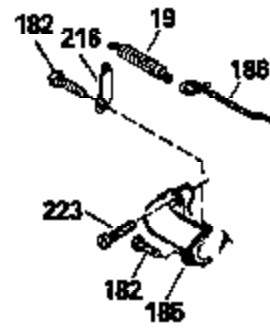

Ref #	Part Number	Qty	Description
390B	590621		Rewind Starter (Refer to Division 5, Section C, page 34 or Fiche 8, Grid G-9 for breakdown)
400	33238C		* Gasket Set (Incl. items marked *)
420	730225		SAE 30, 4-Cycle Engine Oil (Quart)

ILLUSTRATION SHOWS TYPICAL PARTS ONLY. ORDER BY PART NUMBER. PARTS NOT LISTED ARE SUPPLIED BY OEM.

Ref #	Part Number	Qty	Description
118	730194		Rope Guide Kit (Use as required with 34476 fuel tank)
238	650806		Screw, 10-32 x 5/8"
246C	35705		Filter, Pre-Air (Optional)
260A	35491		Housing, Blower
262	650831		Screw, 1/4-20 x 15/32"
287A	650735		Screw, 10-24 x 3/8" (Use as required)
287A			Pop Rivet, (3/16" Dia.)(Purchase locally)
287B	650884		Screw, 8-32 x 1/2"
301	33032		Fuel Cap
327	35932		Plug, Starter
370A	34346		Decal, Instruction
390B	590621		Rewind Starter (Refer to Division 5, Section C, page 34 or Fiche 8, Grid G-9 for breakdown)

Ref #	Part Number	Qty	Description
189	650839		Screw, 1/4-20 x 3/8"
190	35831		Lever, Brake
191	35015B		Bracket Assy., S.E. Brake (Incl. 195)
194	32309		Ring, Retaining
195	610973		Terminal Assy.
274	26754A		* Gasket, Exhaust (Use as required)
277	650795		Screw, 1/4-20 x 2-1/4"
277A	30063		Screw, 1/4-20 x 1/2" (Use as required )
370F	34387		Decal, Instruction (Optional)
415	730162		Muffler Adap.Kit(Incl.274,277A)(Use a s req.)
430	730574		Debris Screen Kit (Incl. 370F,431-433 )(Opt.)
431	35596		Screen, Debris (Optional)
432	35597		Bracket, Debris screen (Optional)
433	650910		Screw, 8-32 x 1/4" (Optional)

Ref #	Part Number	Qty	Description
19	31361		Spring, Extension
69	35261		* Gasket, Mounting flange
182	6201		Screw, 1/4-28 x 7/8"
185	31384A		Pipe, Intake (Incl. 224)
186	34337		Link, Governor spring
209	30200		Screw, 10-24 x 9/16"
223	650451		Screw, 1/4-20 x 1"
238	650806		Screw, 10-32 x 5/8"
246B	35435		Filter, Pre-Air (Use as required)