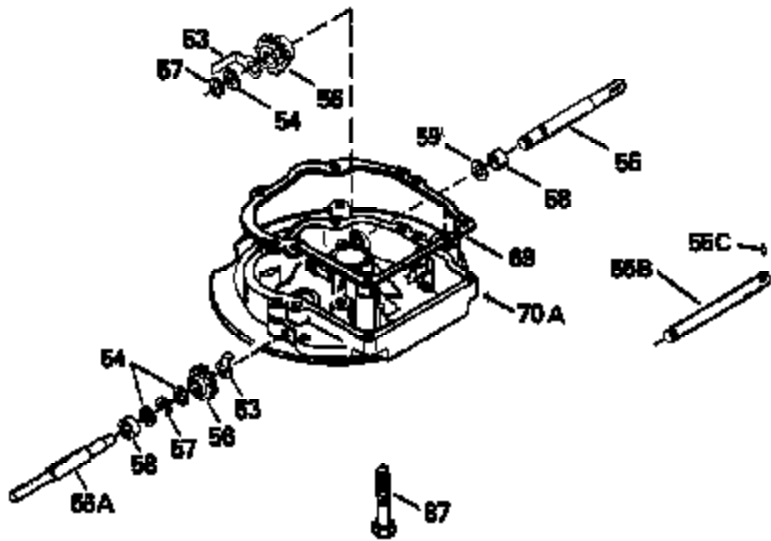

Ref #	Part Number	Qty	Description
390B	590621		Rewind Starter (Refer to Division 5, Section C, page 34 or Fiche 8, Grid G-9 for breakdown)
400	33238C		* Gasket Set (Incl. items marked *)
420	730225		SAE 30, 4-Cycle Engine Oil (Quart)

ILLUSTRATION SHOWS TYPICAL PARTS ONLY. ORDER BY PART NUMBER. PARTS NOT LISTED ARE SUPPLIED BY OEM.

Ref #	Part Number	Qty	Description
118	730194		Rope Guide Kit (Use as required with 34476 fuel tank)
238	650806		Screw, 10-32 x 5/8"
246C	35705		Filter, Pre-Air (Optional)
260A	35491		Housing, Blower
262	650831		Screw, 1/4-20 x 15/32"
287A	650735		Screw, 10-24 x 3/8" (Use as required)
287A			Pop Rivet, (3/16" Dia.)(Purchase locally)
287B	650884		Screw, 8-32 x 1/2"
301	33032		Fuel Cap
327	35932		Plug, Starter
370A	34346		Decal, Instruction
390B	590621		Rewind Starter (Refer to Division 5, Section C, page 34 or Fiche 8, Grid G-9 for breakdown)

Ref #	Part Number	Qty	Description
189	650839		Screw, 1/4-20 x 3/8"
190	35831		Lever, Brake
191	35015B		Bracket Assy., S.E. Brake (Incl. 195)
194	32309		Ring, Retaining
195	610973		Terminal Assy.
274	26754A		* Gasket, Exhaust (Use as required)
277	650795		Screw, 1/4-20 x 2-1/4"
277A	30063		Screw, 1/4-20 x 1/2" (Use as required )
370F	34387		Decal, Instruction (Optional)
415	730162		Muffler Adap.Kit(Incl.274,277A)(Use a s req.)
430	730574		Debris Screen Kit (Incl. 370F,431-433 )(Opt.)
431	35596		Screen, Debris (Optional)
432	35597		Bracket, Debris screen (Optional)
433	650910		Screw, 8-32 x 1/4" (Optional)

Ref #	Part Number	Qty	Description
19	31361		Spring, Extension
69	35261		* Gasket, Mounting flange
182	6201		Screw, 1/4-28 x 7/8"
185	31384A		Pipe, Intake (Incl. 224)
186	34337		Link, Governor spring
209	30200		Screw, 10-24 x 9/16"
223	650451		Screw, 1/4-20 x 1"
238	650806		Screw, 10-32 x 5/8"
246B	35435		Filter, Pre-Air (Use as required)