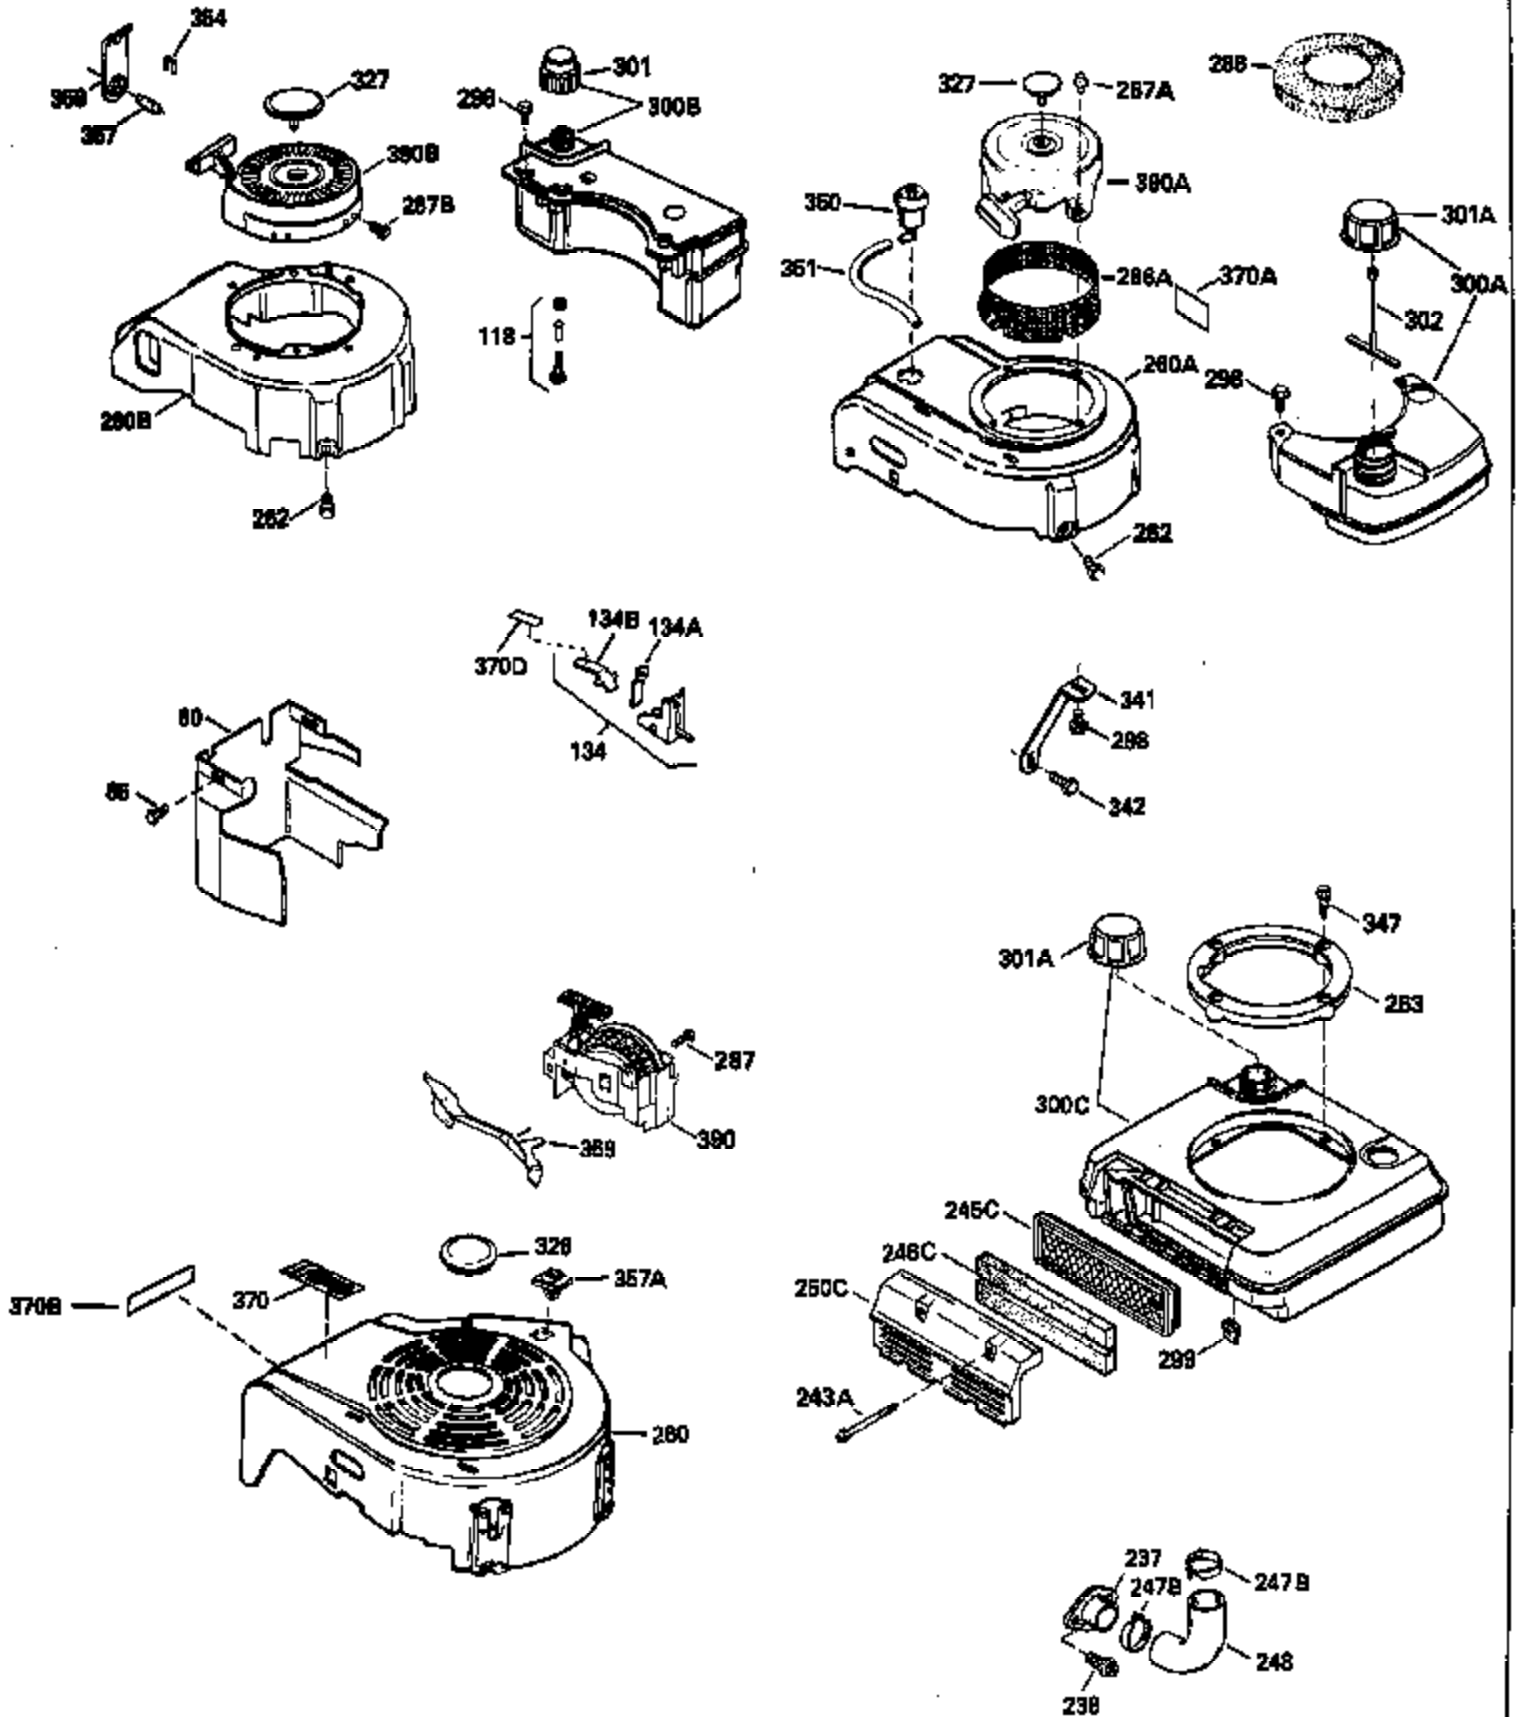

Ref #	Part Number	Qty	Description
420	730225		SAE 30, 4-Cycle Engine Oil (Quart)

ILLUSTRATION SHOWS TYPICAL PARTS ONLY. ORDER BY PART NUMBER. PARTS NOT LISTED ARE SUPPLIED BY OEM.

Ref #	Part Number	Qty	Description
118	730194		Rope Guide Kit (Use as required with 34476 fuel tank)
238	650806		Screw, 10-32 x 5/8"
246C	35705		Filter, Pre-Air (Optional)
260A	35491		Housing, Blower
262	650831		Screw, 1/4-20 x 15/32"
287A	650735		Screw, 10-24 x 3/8" (Use as required)
287A			Pop Rivet, (3/16" Dia.)(Purchase locally)
287B	650884		Screw, 8-32 x 1/2"
301	33032		Fuel Cap
327	35932		Plug, Starter
370A	34346		Decal, Instruction
390B	590635		Rewind Starter (Refer to Division 5, Section C, page 34 or Fiche 8, Grid G-9 for breakdown)