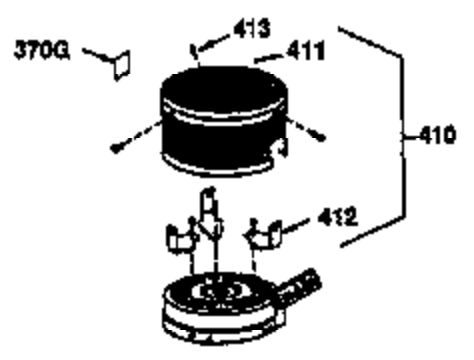

Ref #	Part Number	Qty	Description
239	34338	1	* Air Cleaner Gasket
243	650806	2	Screw, 10-32 x 5/8"
245	34340	1	Air Cleaner Filter
250	34341A	1	Air Cleaner Cover
260	35491	1	Blower Housing
287	650884	2	Screw, 8-32 x 1/2"
300	32170A	1	Fuel Tank (Incl. 292 & 301)
301	33032	1	Fuel Cap
370	34346	1	Instruction Decal
390	590635	1	Rewind Starter

ILLUSTRATION SHOWS TYPICAL PARTS ONLY. ORDER BY PART NUMBER. PARTS NOT LISTED ARE SUPPLIED BY OEM.