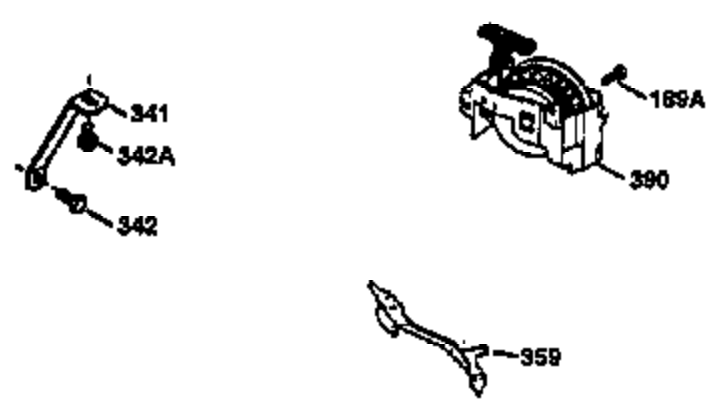

ILLUSTRATION SHOWS TYPICAL PARTS ONLY, ORDER BY PART NUMBER. PARTS NOT LISTED ARE SUPPLIED BY OEM.

Ref #	Part Number	Qty	Description
239	34338	1	* Air Cleaner Gasket
243	650806	2	Screw, 10-32 x 5/8"
245	34340	1	Air Cleaner Filter
250	34341A	1	Air Cleaner Cover
260	35491	1	Blower Housing
287	650884	2	Screw, 8-32 x 1/2"
300	32170A	1	Fuel Tank (Incl. 292 & 301)
301	33032	1	Fuel Cap
370	34346	1	Instruction Decal
390	590635	1	Rewind Starter