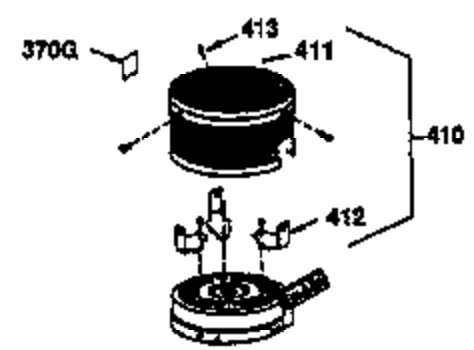

ILLUSTRATION SHOWS TYPICAL PARTS ONLY. ORDER BY PART NUMBER. PARTS NOT LISTED ARE SUPPLIED BY OEM.

Ref #	Part Number	Qty	Description
???	35768	1	Wire Ass'y.
19	31361	1	Extension Spring
69	35261	1	* Mounting Flange Gasket
70	30571A	1	Mounting Flange (Incl.72,75,80,311 & 312)
90	611112	1	Flywheel
182	6201	2	Screw, 1/4-28 x 7/8"
185	31384A	1	Intake Pipe (Incl. 224)
186	34337	1	Governor Link
200	33205A	1	Control Bracket (Incl. 202 thru 206)
209	30200	2	Screw, 10-24 x 9/16"
223	650451	2	Screw, 1/4-20 x 1"
245	34340	1	Air Cleaner Filter
250	34341B	1	Air Cleaner Cover
275	35708	1	Muffler (Incl. 277)
277	650795	2	Screw, 1/4-20 x 2-1/4"
324	33177	1	Terminal