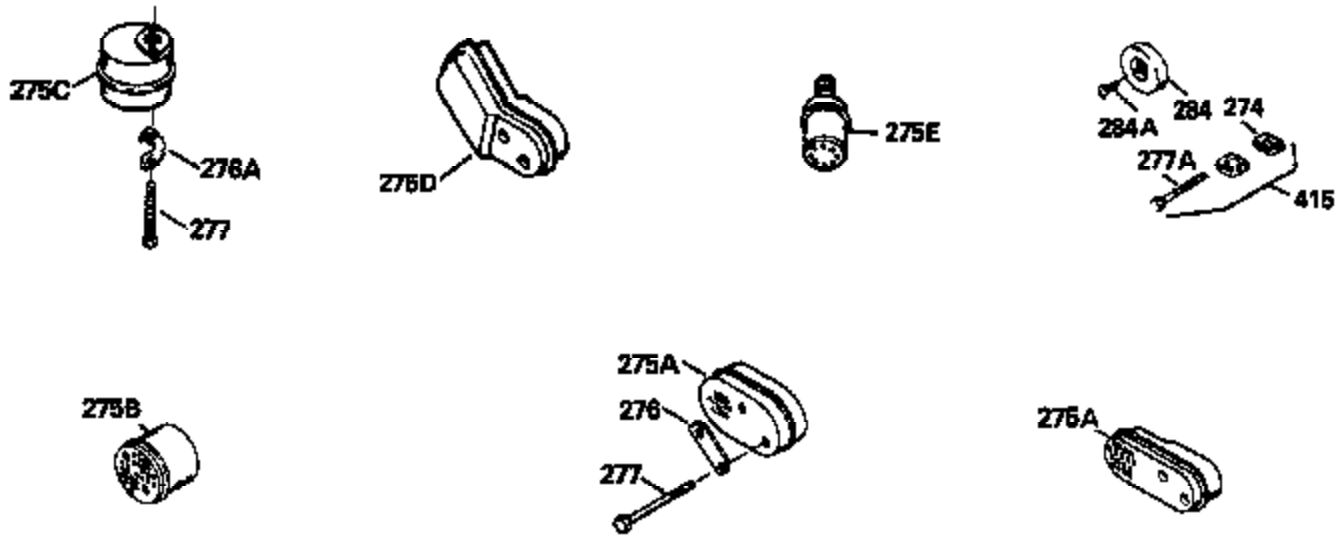

Ref #	Part Number	Qty	Description
189	650839		Screw, 1/4-20 x 3/8"
190	35831		Lever, Brake
191	35041A		Bracket Assy., S.E. Brake (Incl. 195)
194	32309		Ring, Retaining
195	610973		Terminal Assy.
274	26754A		* Gasket, Exhaust (Use as required)
277	650795		Screw, 1/4-20 x 2-1/4"
277A	30063		Screw, 1/4-20 x 1/2" (Use as required)
370F	34387		Decal, Instruction (Optional)
415	730162		Muffler Adap.Kit(Incl.274,277A)(Use a s req.)
430	730574		Debris Screen Kit (Incl. 370F,431-433)(Opt.)
431	35596		Screen, Debris (Optional)
432	35597		Bracket, Debris screen (Optional)
433	650910		Screw, 8-32 x 1/4" (Optional)