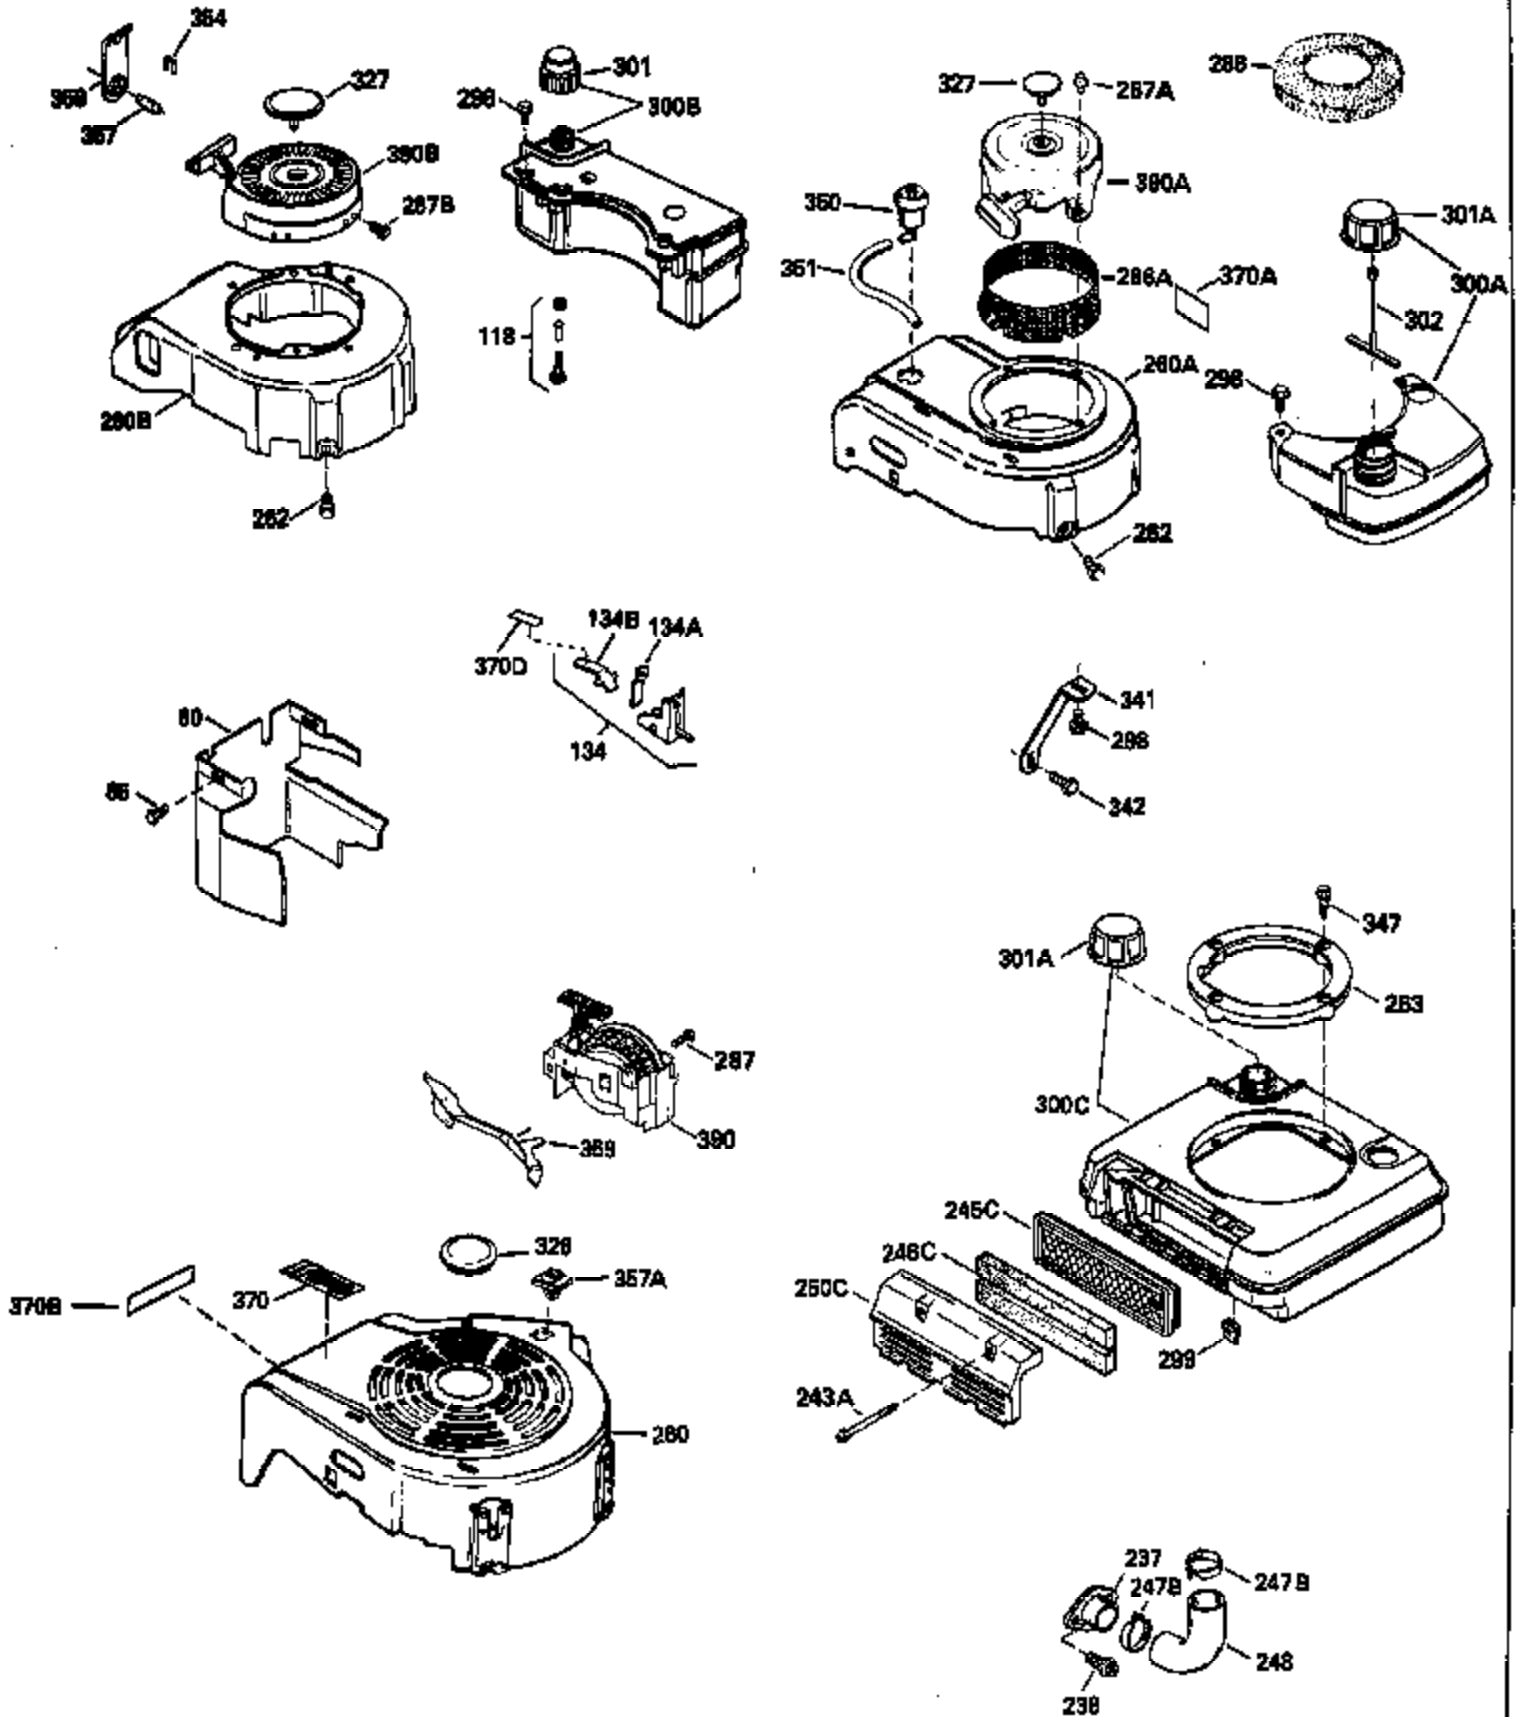

ILLUSTRATION SHOWS TYPICAL PARTS ONLY. ORDER BY PART NUMBER. PARTS NOT LISTED ARE SUPPLIED BY OEM.

Ref #	Part Number	Qty	Description
118	730194		Rope Guide Kit (Use as required with 34476 fuel tank)
238	650806		Screw, 10-32 x 5/8"
246C	35705		Filter, Pre-Air (Optional)
260A	35491		Housing, Blower
262	650831		Screw, 1/4-20 x 15/32"
287B	650884		Screw, 8-32 x 1/2"
287A	650735		Screw, 10-24 x 3/8" (Use as required)
287A			Pop Rivet, (3/16" Dia.)(Purchase locally)
301	33032		Fuel Cap
327	35932		Plug, Starter
370	550223		Decal, Name
370A	34346		Decal, Instruction
390B	590635		Rewind Starter (Refer to Division 5, Section C, page 34 or Fiche 8, Grid G-9 for breakdown)