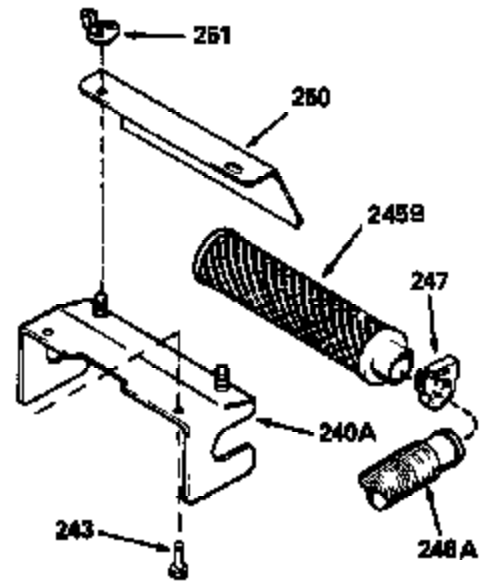

Ref #	Part Number	Qty	Description
390B	590635		Rewind Starter (Refer to Division 5, Section C, page 34 or Fiche 8, Grid G-9 for breakdown)
400	33238C		* Gasket Set (Incl. items marked *)
420	730225		SAE 30, 4-Cycle Engine Oil (Quart)

ILLUSTRATION SHOWS TYPICAL PARTS ONLY. ORDER BY PART NUMBER. PARTS NOT LISTED ARE SUPPLIED BY OEM.

Ref #	Part Number	Qty	Description
118	730194		Rope Guide Kit (Use as required with 34476 fuel tank)
238	650806		Screw, 10-32 x 5/8"
246C	35705		Filter, Pre-Air (Optional)
260A	35491		Housing, Blower
262	650831		Screw, 1/4-20 x 15/32"
287B	650884		Screw, 8-32 x 1/2"
287A	650735		Screw, 10-24 x 3/8" (Use as required)
287A			Pop Rivet, (3/16" Dia.)(Purchase locally)
301	33032		Fuel Cap
327	35932		Plug, Starter
370	550223		Decal, Name
370A	34346		Decal, Instruction
390B	590635		Rewind Starter (Refer to Division 5, Section C, page 34 or Fiche 8, Grid G-9 for breakdown)

Ref #	Part Number	Qty	Description
19	31361		Spring, Extension
69	35261		* Gasket, Mounting flange
182	6201		Screw, 1/4-28 x 7/8"
185	31384A		Pipe, Intake (Incl. 224)
186	34337		Link, Governor spring
209	30200		Screw, 10-24 x 9/16"
223	650451		Screw, 1/4-20 x 1"
238	650806		Screw, 10-32 x 5/8"
246B	35435		Filter, Pre-Air (Use as required)