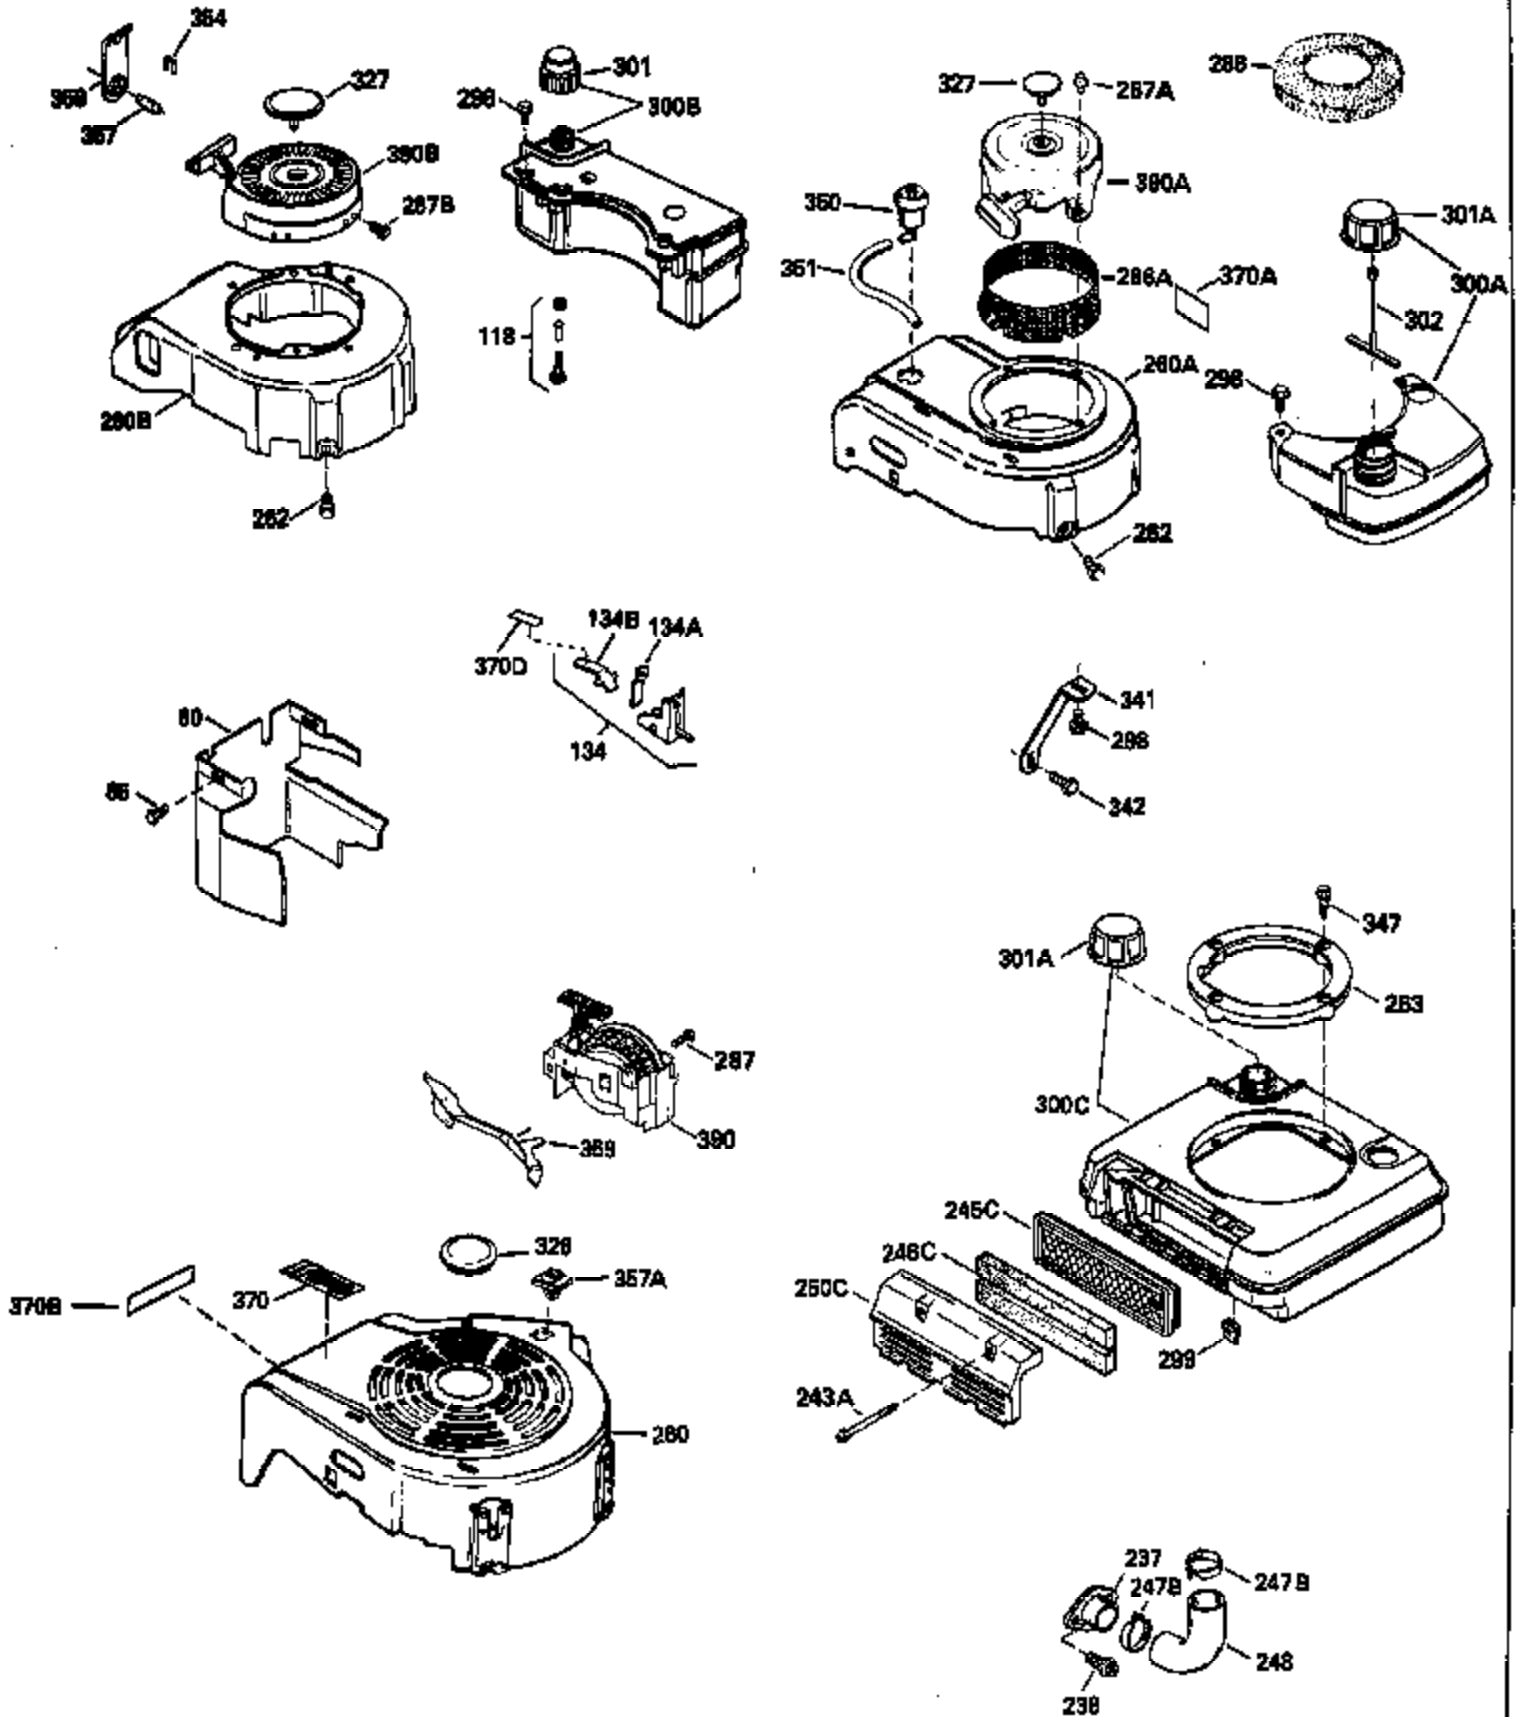

ILLUSTRATION SHOWS TYPICAL PARTS ONLY. ORDER BY PART NUMBER. PARTS NOT LISTED ARE SUPPLIED BY OEM.

Ref #	Part Number	Qty	Description
118	730194		Rope Guide Kit (Use as required with 34476 fuel tank)
246C	35705		Filter, Pre-Air (Optional)
260B	35478		Housing, Blower
262	650831		Screw, 1/4-20 x 15/32"
287A	650735		Screw, 10-24 x 3/8" (Use as required)
287A			Pop Rivet, (3/16" Dia.)(Purchase locally)
287B	650884		Screw, 8-32 x 1/2"
301A	35355		Fuel Cap
327	35932		Plug, Starter
354	35025		Staple (Not used on all models)
357	34985		Rope Stop & Staple Ass'y. (Incl. 354)
358	35168		Bracket Assy., Rope guide
390B	590621		Rewind Starter (Refer to Division 5, Section C, page 34 or Fiche 8, Grid G-9 for breakdown)