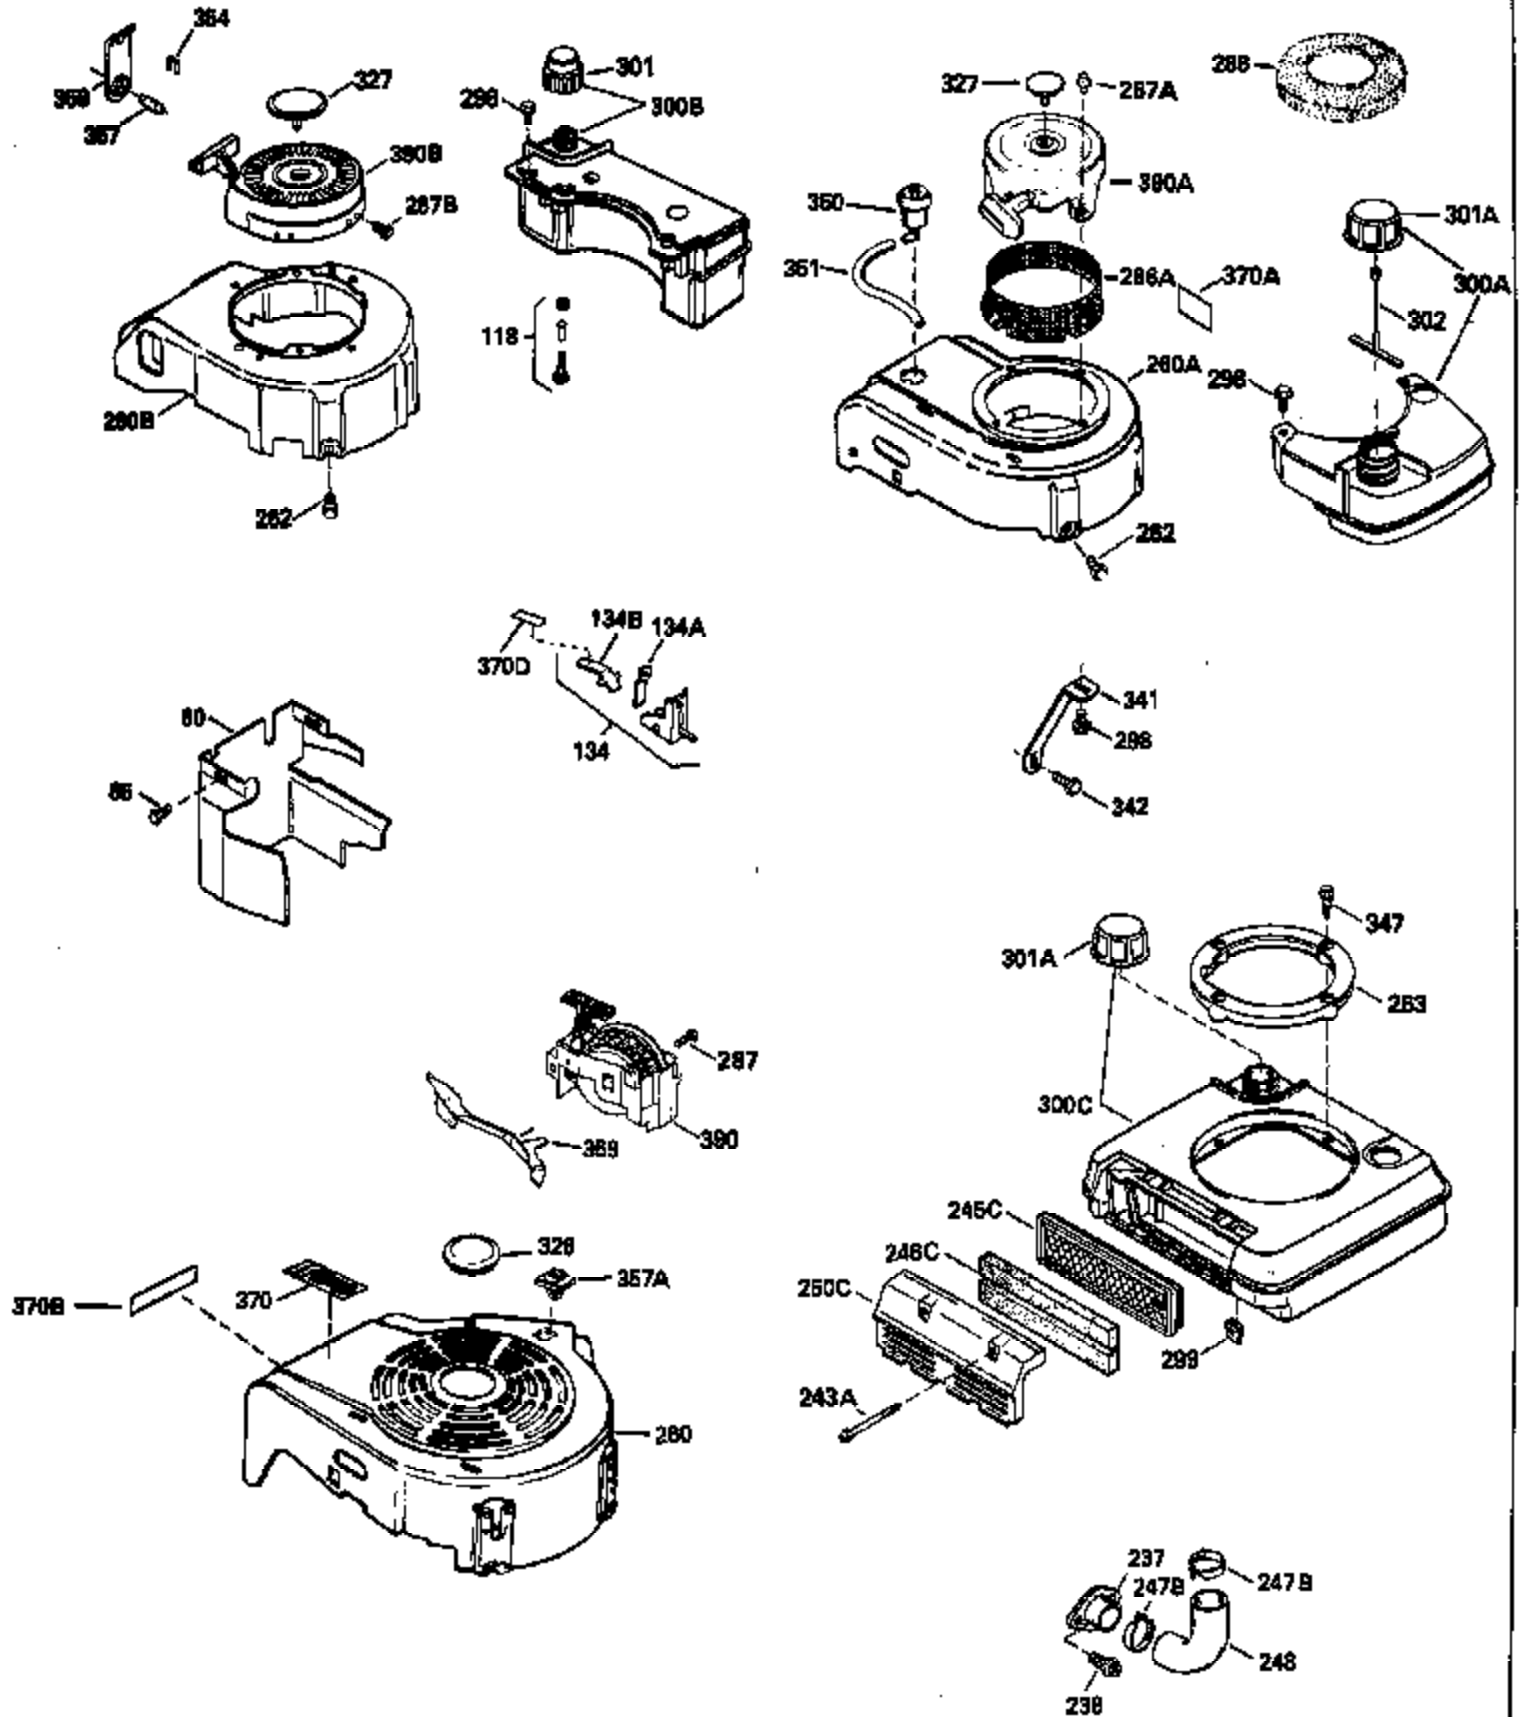

ILLUSTRATION SHOWS TYPICAL PARTS ONLY. ORDER BY PART NUMBER. PARTS NOT LISTED ARE SUPPLIED BY OEM.

Ref #	Part Number	Qty	Description
118	730194		Rope Guide Kit (Use as required with 34476 fuel tank)
238	650806		Screw, 10-32 x 5/8"
246C	35705		Filter, Pre-Air (Optional)
260A	35491		Housing, Blower
262	650831		Screw, 1/4-20 x 15/32"
287B	650884		Screw, 8-32 x 1/2"
287A	650735		Screw, 10-24 x 3/8" (Use as required)
287A			Pop Rivet, (3/16" Dia.)(Purchase locally)
301	33032		Fuel Cap
327	35932		Plug, Starter
370	550223		Decal, Name
370A	34346		Decal, Instruction
390B	590621		Rewind Starter (Refer to Division 5, Section C, page 34 or Fiche 8, Grid G-9 for breakdown)