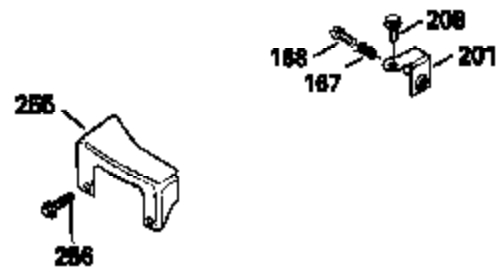

Ref #	Part Number	Qty	Description
19	31361		Spring, Extension
69	35261		* Gasket, Mounting flange
182	6201		Screw, 1/4-28 x 7/8"
185	31384A		Pipe, Intake (Incl. 224)
186	34337		Link, Governor spring
209	30200		Screw, 10-24 x 9/16"
223	650451		Screw, 1/4-20 x 1"
238	650806		Screw, 10-32 x 5/8"
246B	35435		Filter, Pre-Air (Use as required)