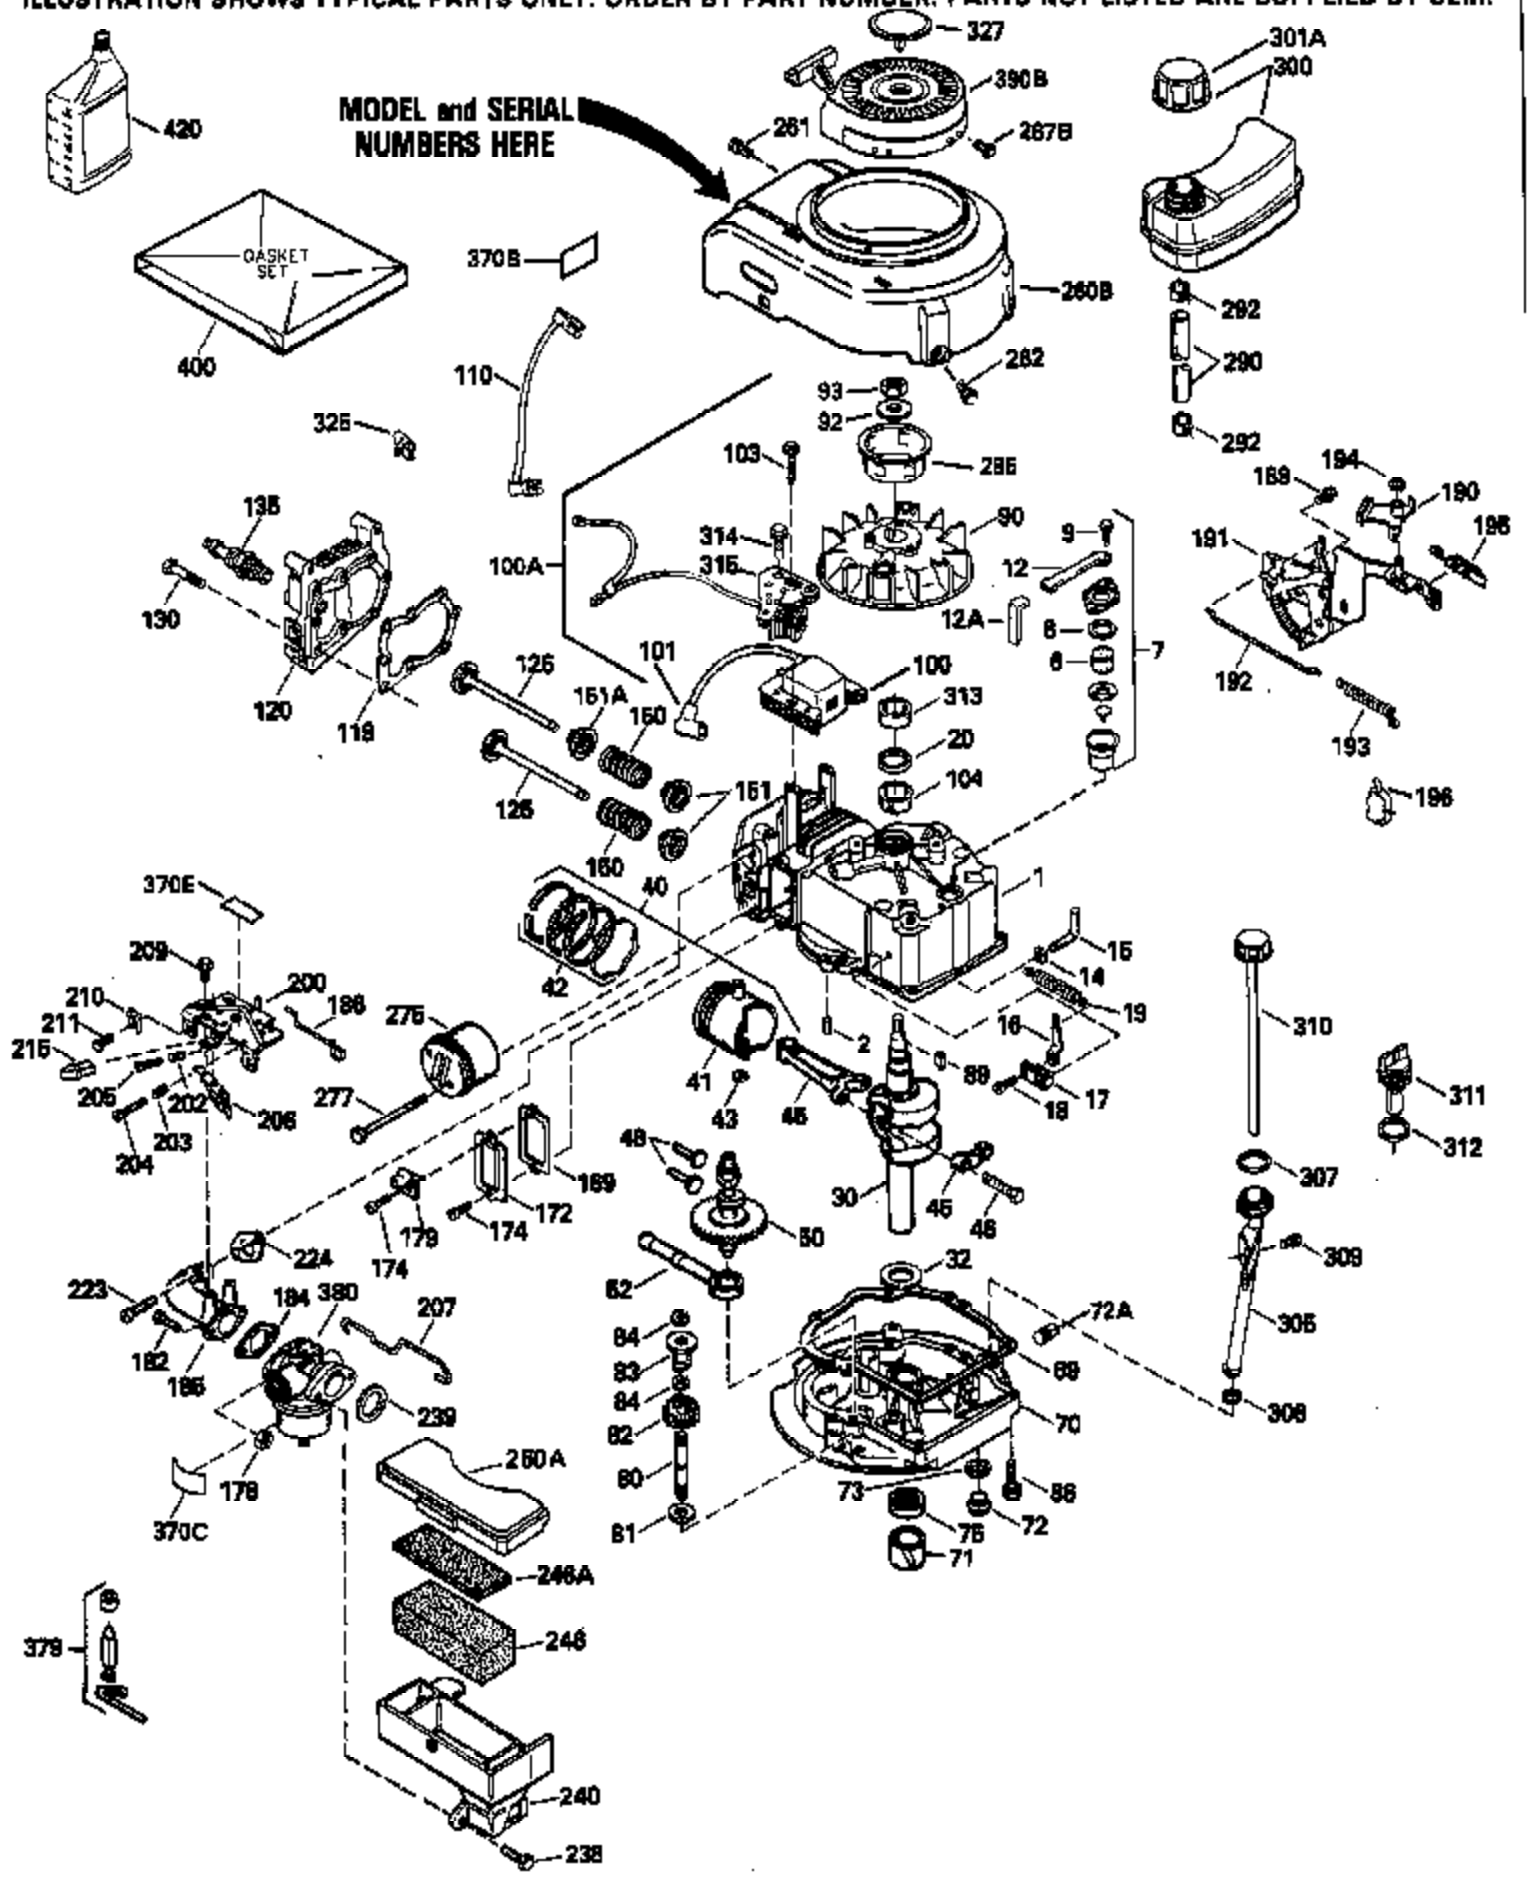

ILLUSTRATION SHOWS TYPICAL PARTS ONLY. ORDER BY PART NUMBER. PARTS NOT LISTED ARE SUPPLIED BY OEM.

Ref #	Part Number	Qty	Description
1	34975		Cylinder Ass'y. (Incl. 2, 8, 9 & 20) (2-1/2")
2	26727		Pin, Dowel
6	33734		Element, Breather
7	34214A		Breather Ass'y. (Incl. 6, 8, 9, 12 & 12A)
8	33735		* Gasket, Breather
9	30200		Screw, 10-24 x 9/16"
12	33886		Tube, Breather
14	28277		Washer
15	30589		Rod, Governor (Incl. 14)
16	31383A		Lever, Governor
17	31335		Clamp, Governor lever
18	650548		Screw, 8-32 x 5/16"
19	31361		Spring, Extension
20	32600		Seal, Oil
30	34463		Crankshaft Ass'y.
40	34514		Piston, Pin & Ring Set (Std.) (2-1/2" Bore)
40	34515		Piston, Pin & Ring Set (.010" OS)
40	34516		Piston, Pin & Ring Set (.020" OS)
41	32538B		Piston & Pin Ass'y. (Incl. 43)(Std.)(2-1/2")
41	32548B		Piston & Pin Ass'y. (Incl. 43) (.010" OS)
41	32549B		Piston & Pin Ass'y. (Incl. 43) (.020" OS)
42	28986		Ring Set (Std.) (2-1/2" Bore)
42	28987		Ring Set (.010" OS)
42	28988		Ring Set (.020" OS)
43	20381		Ring, Piston pin retaining
45	30963B		Rod Assy., Connecting (Incl. 46)
46	32610A		Bolt, Connecting rod
48	27241		Lifter, Valve
50	33148A		Camshaft
52	29914		Oil Pump Assy.
69	35261		* Gasket, Mounting flange
70	30571A		Flange Ass'y. (Incl. 72, 73, 75, 80 & 311)
72	30572		Plug, Oil drain (Incl. 73)
73	28833		* Drain Plug Gasket (Not req. W/plastic plug)
75	26208		Seal, Oil
80	30574		Shaft, Governor
81	30590A		Washer, Flat
82	30591		Gear Assy., Governor (Incl. 81)
83	30588A		Spool, Governor
84	29193		Ring, Retaining
86	650488		Screw, 1/4-20 x 1-1/4"
89	611004		Flywheel Key
90	611112		Flywheel
92	650815		Washer, Belleville
93	650816		Nut, Flywheel
100	730207		Magneto-to-Solid State Conversion Kit (Includes solid state module, solid state flywheel key, and instructions.)(Use as required on external ignition engines only.)
100	34443A		Solid State Assy.
101	610118		Cover, Spark plug
103	650814		Screw, Torx T-15, 10-24 x 1"
110	34961		Ground Wire
119	29953C		* Gasket, Cylinder head
120	34335		Head, Cylinder
125	29313C		Exhaust Valve (Std.) (Incl. 151)
125	29315C		Exhaust Valve (1/32" OS) (Incl. 151)
126	29314B		Intake Valve (Std.) (Incl. 151)