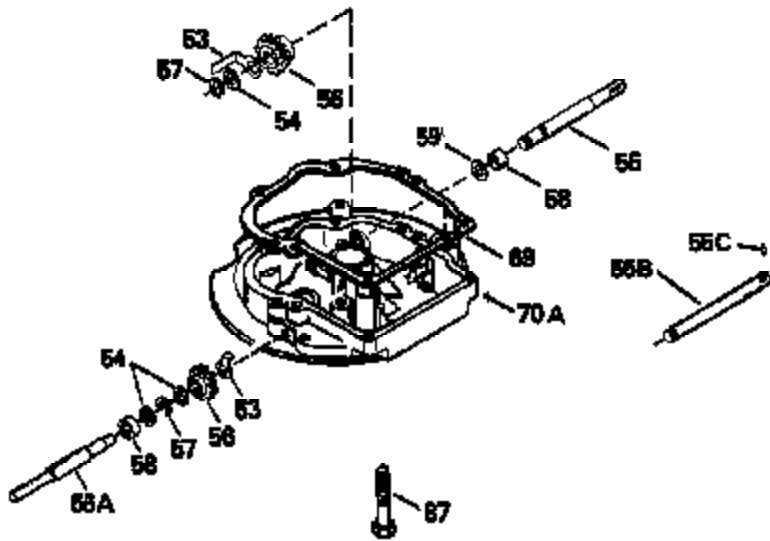

Ref #	Part Number	Qty	Description
380	632046A		Carburetor (Incl. 184) (Refer to Division 5, Section A, page A2-10 or Fiche 8, Grid F-3for breakdown)
390B	590621		Rewind Starter (Refer to Division 5, Section C, page 34 or Fiche 8, Grid G-9 for breakdown)
400	33238C		* Gasket Set (Incl. items marked *)
420	730225		SAE 30, 4-Cycle Engine Oil (Quart)

ILLUSTRATION SHOWS TYPICAL PARTS ONLY. ORDER BY PART NUMBER. PARTS NOT LISTED ARE SUPPLIED BY OEM.

Ref #	Part Number	Qty	Description
118	730194		Rope Guide Kit (Use as required with 34476 fuel tank)
238	650806		Screw, 10-32 x 5/8"
246C	35705		Filter, Pre-Air (Optional)
260A	35491		Housing, Blower
262	650831		Screw, 1/4-20 x 15/32"
287B	650884		Screw, 8-32 x 1/2"
287A	650735		Screw, 10-24 x 3/8" (Use as required)
287A			Pop Rivet, (3/16" Dia.)(Purchase locally)
301	33032		Fuel Cap
327	35932		Plug, Starter
370	550223		Decal, Name
370A	34346		Decal, Instruction
390B	590621		Rewind Starter (Refer to Division 5, Section C, page 34 or Fiche 8, Grid G-9 for breakdown)

Ref #	Part Number	Qty	Description
19	31361		Spring, Extension
69	35261		* Gasket, Mounting flange
182	6201		Screw, 1/4-28 x 7/8"
185	31384A		Pipe, Intake (Incl. 224)
186	34337		Link, Governor spring
209	30200		Screw, 10-24 x 9/16"
223	650451		Screw, 1/4-20 x 1"
238	650806		Screw, 10-32 x 5/8"
246B	35435		Filter, Pre-Air (Use as required)