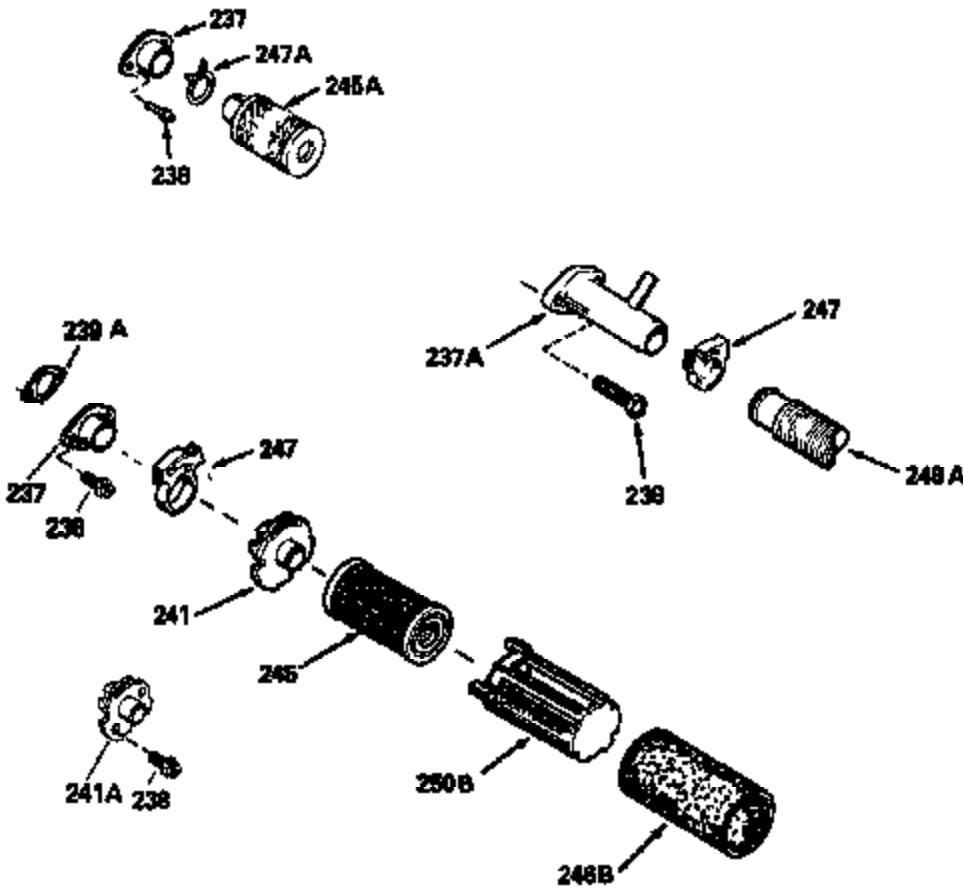

Ref #	Part Number	Qty	Description
380	632046A		Carburetor (Incl. 184) (Refer to Division 5, Section A, page A2-10 or Fiche 8, Grid F-3for breakdown)
390B	590621		Rewind Starter (Refer to Division 5, Section C, page 34 or Fiche 8, Grid G-9 for breakdown)
400	33238C		* Gasket Set (Incl. items marked *)
420	730225		SAE 30, 4-Cycle Engine Oil (Quart)

ILLUSTRATION SHOWS TYPICAL PARTS ONLY. ORDER BY PART NUMBER. PARTS NOT LISTED ARE SUPPLIED BY OEM.

Ref #	Part Number	Qty	Description
118	730194		Rope Guide Kit (Use as required with 34476 fuel tank)
238	650806		Screw, 10-32 x 5/8"
246C	35705		Filter, Pre-Air (Optional)
260A	35491		Housing, Blower
262	650831		Screw, 1/4-20 x 15/32"
287B	650884		Screw, 8-32 x 1/2"
287A	650735		Screw, 10-24 x 3/8" (Use as required)
287A			Pop Rivet, (3/16" Dia.)(Purchase locally)
301	33032		Fuel Cap
327	35932		Plug, Starter
370	550223		Decal, Name
370A	34346		Decal, Instruction
390B	590621		Rewind Starter (Refer to Division 5, Section C, page 34 or Fiche 8, Grid G-9 for breakdown)

Ref #	Part Number	Qty	Description
19	31361		Spring, Extension
69	35261		* Gasket, Mounting flange
182	6201		Screw, 1/4-28 x 7/8"
185	31384A		Pipe, Intake (Incl. 224)
186	34337		Link, Governor spring
209	30200		Screw, 10-24 x 9/16"
223	650451		Screw, 1/4-20 x 1"
238	650806		Screw, 10-32 x 5/8"
246B	35435		Filter, Pre-Air (Use as required)