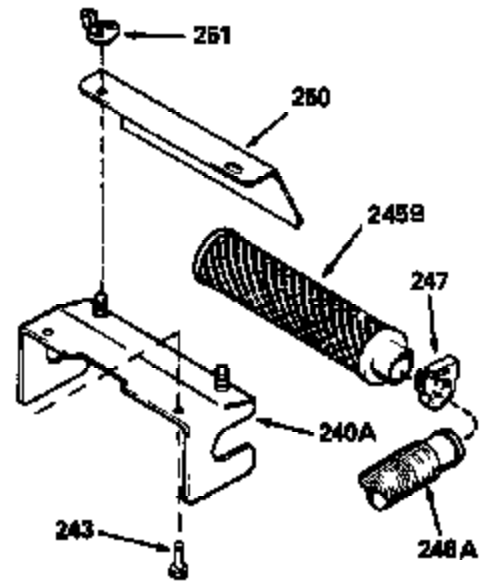

Ref #	Part Number	Qty	Description
380	632046A		Carburetor (Incl. 184) (Refer to Division 5, Section A, page A2-10 or Fiche 8, Grid F-3for breakdown)
390B	590621		Rewind Starter (Refer to Division 5, Section C, page 34 or Fiche 8, Grid G-9 for breakdown)
400	33238C		* Gasket Set (Incl. items marked *)
420	730225		SAE 30, 4-Cycle Engine Oil (Quart)

ILLUSTRATION SHOWS TYPICAL PARTS ONLY. ORDER BY PART NUMBER. PARTS NOT LISTED ARE SUPPLIED BY OEM.

Ref #	Part Number	Qty	Description
118	730194		Rope Guide Kit (Use as required with 34476 fuel tank)
238	650806		Screw, 10-32 x 5/8"
246C	35705		Filter, Pre-Air (Optional)
260A	35491		Housing, Blower
262	650831		Screw, 1/4-20 x 15/32"
287B	650884		Screw, 8-32 x 1/2"
287A	650735		Screw, 10-24 x 3/8" (Use as required)
287A			Pop Rivet, (3/16" Dia.)(Purchase locally)
301	33032		Fuel Cap
327	35932		Plug, Starter
370	550223		Decal, Name
370A	34346		Decal, Instruction
390B	590621		Rewind Starter (Refer to Division 5, Section C, page 34 or Fiche 8, Grid G-9 for breakdown)

Ref #	Part Number	Qty	Description
19	31361		Spring, Extension
69	35261		* Gasket, Mounting flange
182	6201		Screw, 1/4-28 x 7/8"
185	31384A		Pipe, Intake (Incl. 224)
186	34337		Link, Governor spring
209	30200		Screw, 10-24 x 9/16"
223	650451		Screw, 1/4-20 x 1"
238	650806		Screw, 10-32 x 5/8"
246B	35435		Filter, Pre-Air (Use as required)