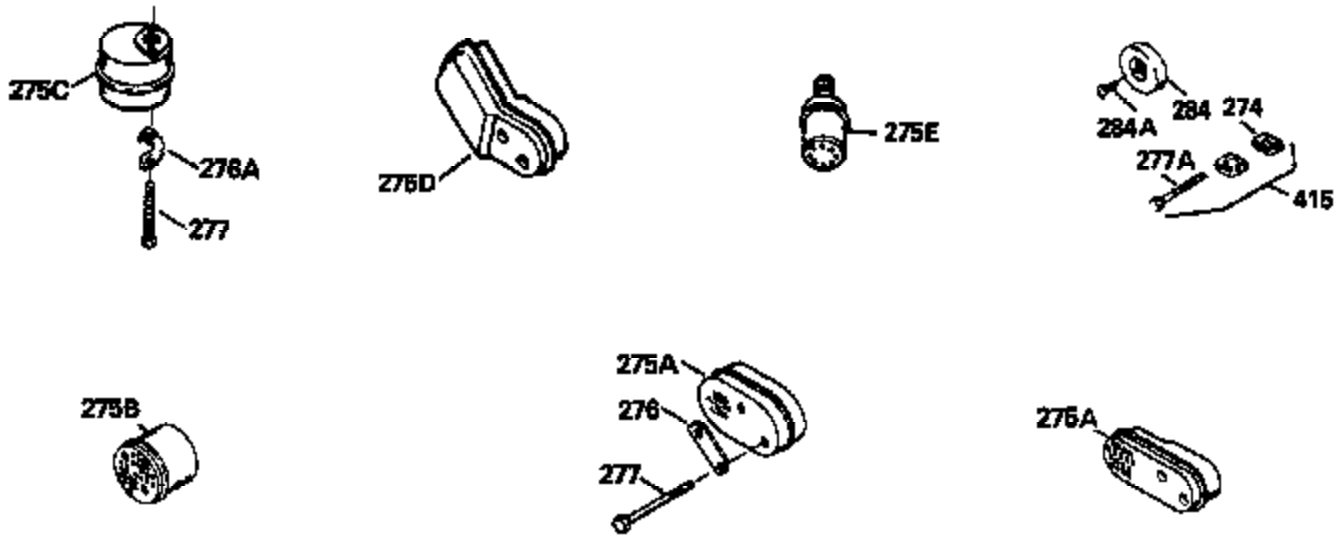

Ref #	Part Number	Qty	Description
189	650839		Screw, 1/4-20 x 3/8"
190	35831		Lever, Brake
191	35039A		Bracket Assy., S.E. Brake (Incl. 195)
194	32309		Ring, Retaining
195	610973		Terminal Assy.
210	27793		Clip, Conduit
211	28942		Screw, 10-32 x 3/8"
274	26754A		* Gasket, Exhaust (Use as required)
277	650795		Screw, 1/4-20 x 2-1/4"
277A	30063		Screw, 1/4-20 x 1/2" (Use as required)
370F	34387		Decal, Instruction (Optional)
415	730162		Muffler Adap.Kit(Incl.274,277A)(Use a s req.)
430	730574		Debris Screen Kit (Incl. 370F,431-433)(Opt.)
431	35596		Screen, Debris (Optional)
432	35597		Bracket, Debris screen (Optional)
433	650910		Screw, 8-32 x 1/4" (Optional)