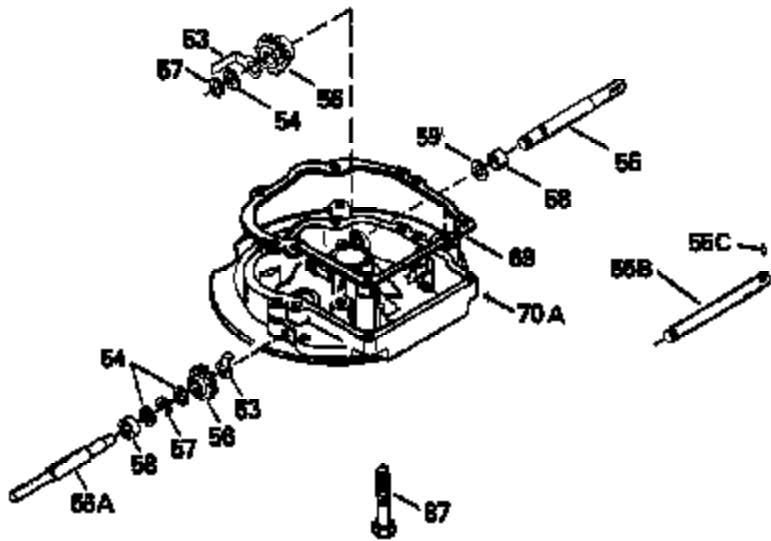

Ref #	Part Number	Qty	Description
380	632046A		Carburetor (Incl. 184) (Refer to Division 5, Section A, page A2-10 or Fiche 8, Grid F-3for breakdown)
390B	590621		Rewind Starter (Refer to Division 5, Section C, page 34 or Fiche 8, Grid G-9 for breakdown)
400	33238C		* Gasket Set (Incl. items marked *)
420	730225		SAE 30, 4-Cycle Engine Oil (Quart)

ILLUSTRATION SHOWS TYPICAL PARTS ONLY. ORDER BY PART NUMBER. PARTS NOT LISTED ARE SUPPLIED BY OEM.

Ref #	Part Number	Qty	Description
118	730194		Rope Guide Kit (Use as required with 34476 fuel tank)
238	650806		Screw, 10-32 x 5/8"
246C	35705		Filter, Pre-Air (Optional)
260A	35491		Housing, Blower
262	650831		Screw, 1/4-20 x 15/32"
287B	650884		Screw, 8-32 x 1/2"
287A	650735		Screw, 10-24 x 3/8" (Use as required)
287A			Pop Rivet, (3/16" Dia.)(Purchase locally)
301	33032		Fuel Cap
327	35932		Plug, Starter
370	550223		Decal, Name
370A	34346		Decal, Instruction
390B	590621		Rewind Starter (Refer to Division 5, Section C, page 34 or Fiche 8, Grid G-9 for breakdown)

Ref #	Part Number	Qty	Description
189	650839		Screw, 1/4-20 x 3/8"
190	35831		Lever, Brake
191	35015B		Bracket Assy., S.E. Brake (Incl. 195)
194	32309		Ring, Retaining
195	610973		Terminal Assy.
274	26754A		* Gasket, Exhaust (Use as required)
277	650795		Screw, 1/4-20 x 2-1/4"
277A	30063		Screw, 1/4-20 x 1/2" (Use as required )
370F	34387		Decal, Instruction (Optional)
415	730162		Muffler Adap.Kit(Incl.274,277A)(Use a s req.)
430	730574		Debris Screen Kit (Incl. 370F,431-433 )(Opt.)
431	35596		Screen, Debris (Optional)
432	35597		Bracket, Debris screen (Optional)
433	650910		Screw, 8-32 x 1/4" (Optional)

Ref #	Part Number	Qty	Description
19	31361		Spring, Extension
69	35261		* Gasket, Mounting flange
182	6201		Screw, 1/4-28 x 7/8"
185	31384A		Pipe, Intake (Incl. 224)
186	34337		Link, Governor spring
209	30200		Screw, 10-24 x 9/16"
223	650451		Screw, 1/4-20 x 1"
238	650806		Screw, 10-32 x 5/8"
246B	35435		Filter, Pre-Air (Use as required)