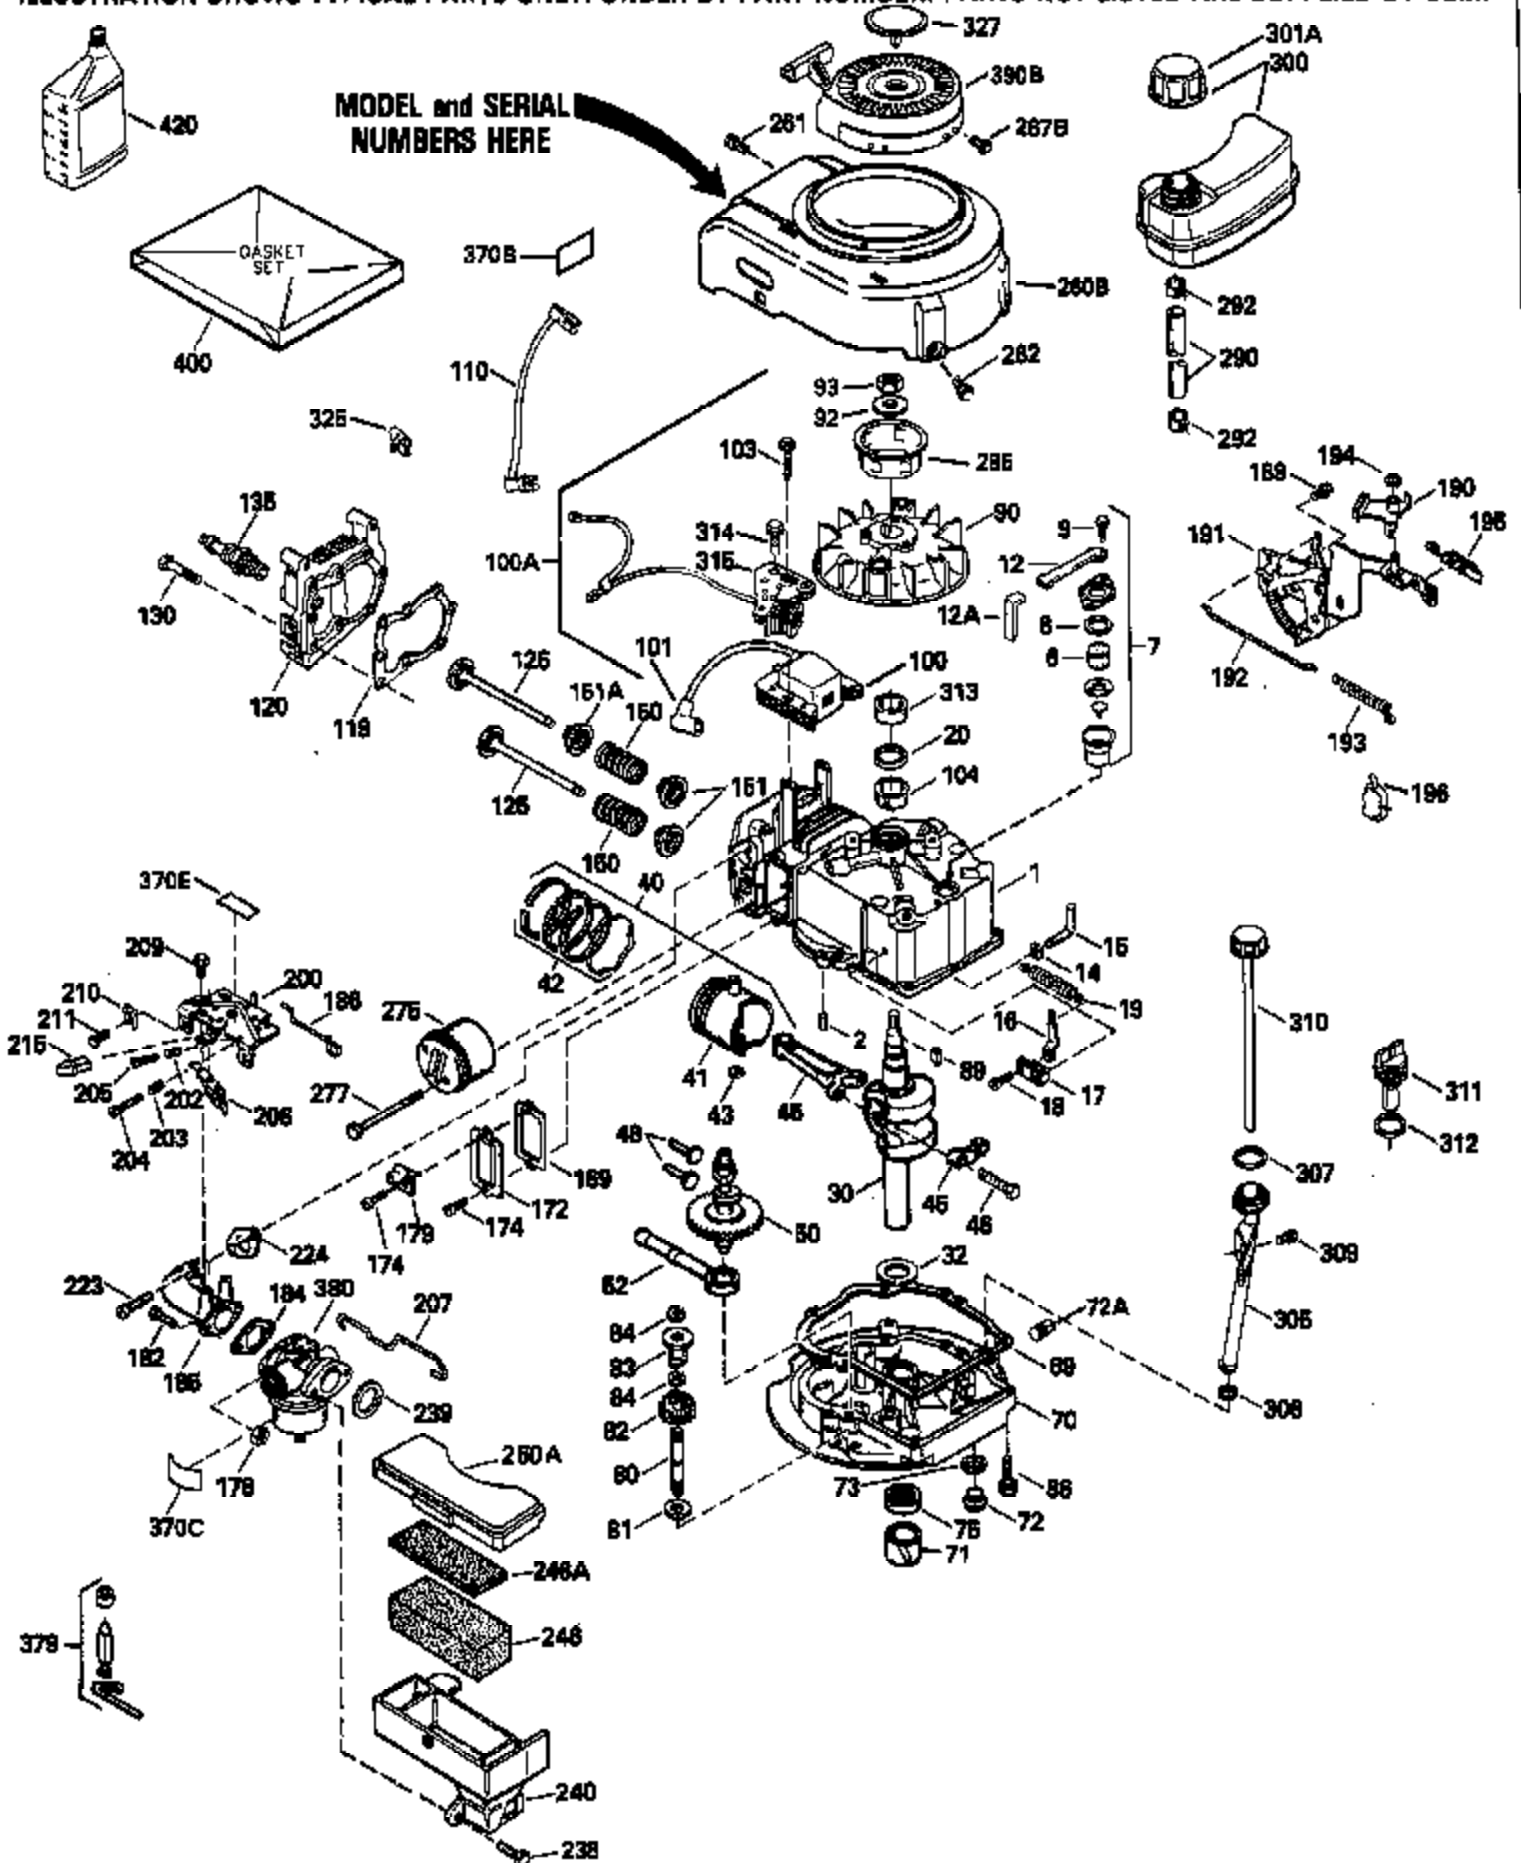

ILLUSTRATION SHOWS TYPICAL PARTS ONLY. ORDER BY PART NUMBER. PARTS NOT LISTED ARE SUPPLIED BY OEM.

Ref #	Part Number	Qty	Description
1	34975		Cylinder Ass'y. (Incl. 2, 8, 9 & 20) (2-1/2")
2	26727		Pin, Dowel
6	33734		Element, Breather
7	34214A		Breather Ass'y. (Incl. 6, 8, 9, 12 & 12A)
8	33735		* Gasket, Breather
9	30200		Screw, 10-24 x 9/16"
12	33886		Tube, Breather
14	28277		Washer
15	30589		Rod, Governor (Incl. 14)
16	31383A		Lever, Governor
17	31335		Clamp, Governor lever
18	650548		Screw, 8-32 x 5/16"
19	31361		Spring, Extension
20	32600		Seal, Oil
30	34460A		Crankshaft Ass'y.
40	34514		Piston, Pin & Ring Set (Std.) (2-1/2" Bore)
40	34515		Piston, Pin & Ring Set (.010" OS)
40	34516		Piston, Pin & Ring Set (.020" OS)
41	32538B		Piston & Pin Ass'y. (Incl. 43)(Std.)(2-1/2")
41	32548B		Piston & Pin Ass'y. (Incl. 43) (.010" OS)
41	32549B		Piston & Pin Ass'y. (Incl. 43) (.020" OS)
42	28986		Ring Set (Std.) (2-1/2" Bore)
42	28987		Ring Set (.010" OS)
42	28988		Ring Set (.020" OS)
43	20381		Ring, Piston pin retaining
45	30963B		Rod Assy., Connecting (Incl. 46)
46	32610A		Bolt, Connecting rod
48	27241		Lifter, Valve
50	33553		Camshaft (MCR)
52	29914		Oil Pump Assy.
69	35261		* Gasket, Mounting flange
70	30571A		Flange Ass'y. (Incl. 72, 73, 75, 80 & 311)
72	30572		Plug, Oil drain (Incl. 73)
73	28833		* Drain Plug Gasket (Not req. W/plastic plug)
75	26208		Seal, Oil
80	30574		Shaft, Governor
81	30590A		Washer, Flat
82	30591		Gear Assy., Governor (Incl. 81)
83	30588A		Spool, Governor
84	29193		Ring, Retaining
86	650488		Screw, 1/4-20 x 1-1/4"
89	611004		Flywheel Key
90	611112		Flywheel
92	650815		Washer, Belleville
93	650816		Nut, Flywheel
100	730207		Magneto-to-Solid State Conversion Kit (Includes solid state module, solid state flywheel key, and instructions.)(Use as required on external ignition engines only.)
100	34443A		Solid State Assy.
101	610118		Cover, Spark plug
103	650814		Screw, Torx T-15, 10-24 x 1"
110	34961		Ground Wire
119	29953C		* Gasket, Cylinder head
120	34335		Head, Cylinder
125	29313C		Exhaust Valve (Std.) (Incl. 151)
125	29315C		Exhaust Valve (1/32" OS) (Incl. 151)
126	29314B		Intake Valve (Std.) (Incl. 151)