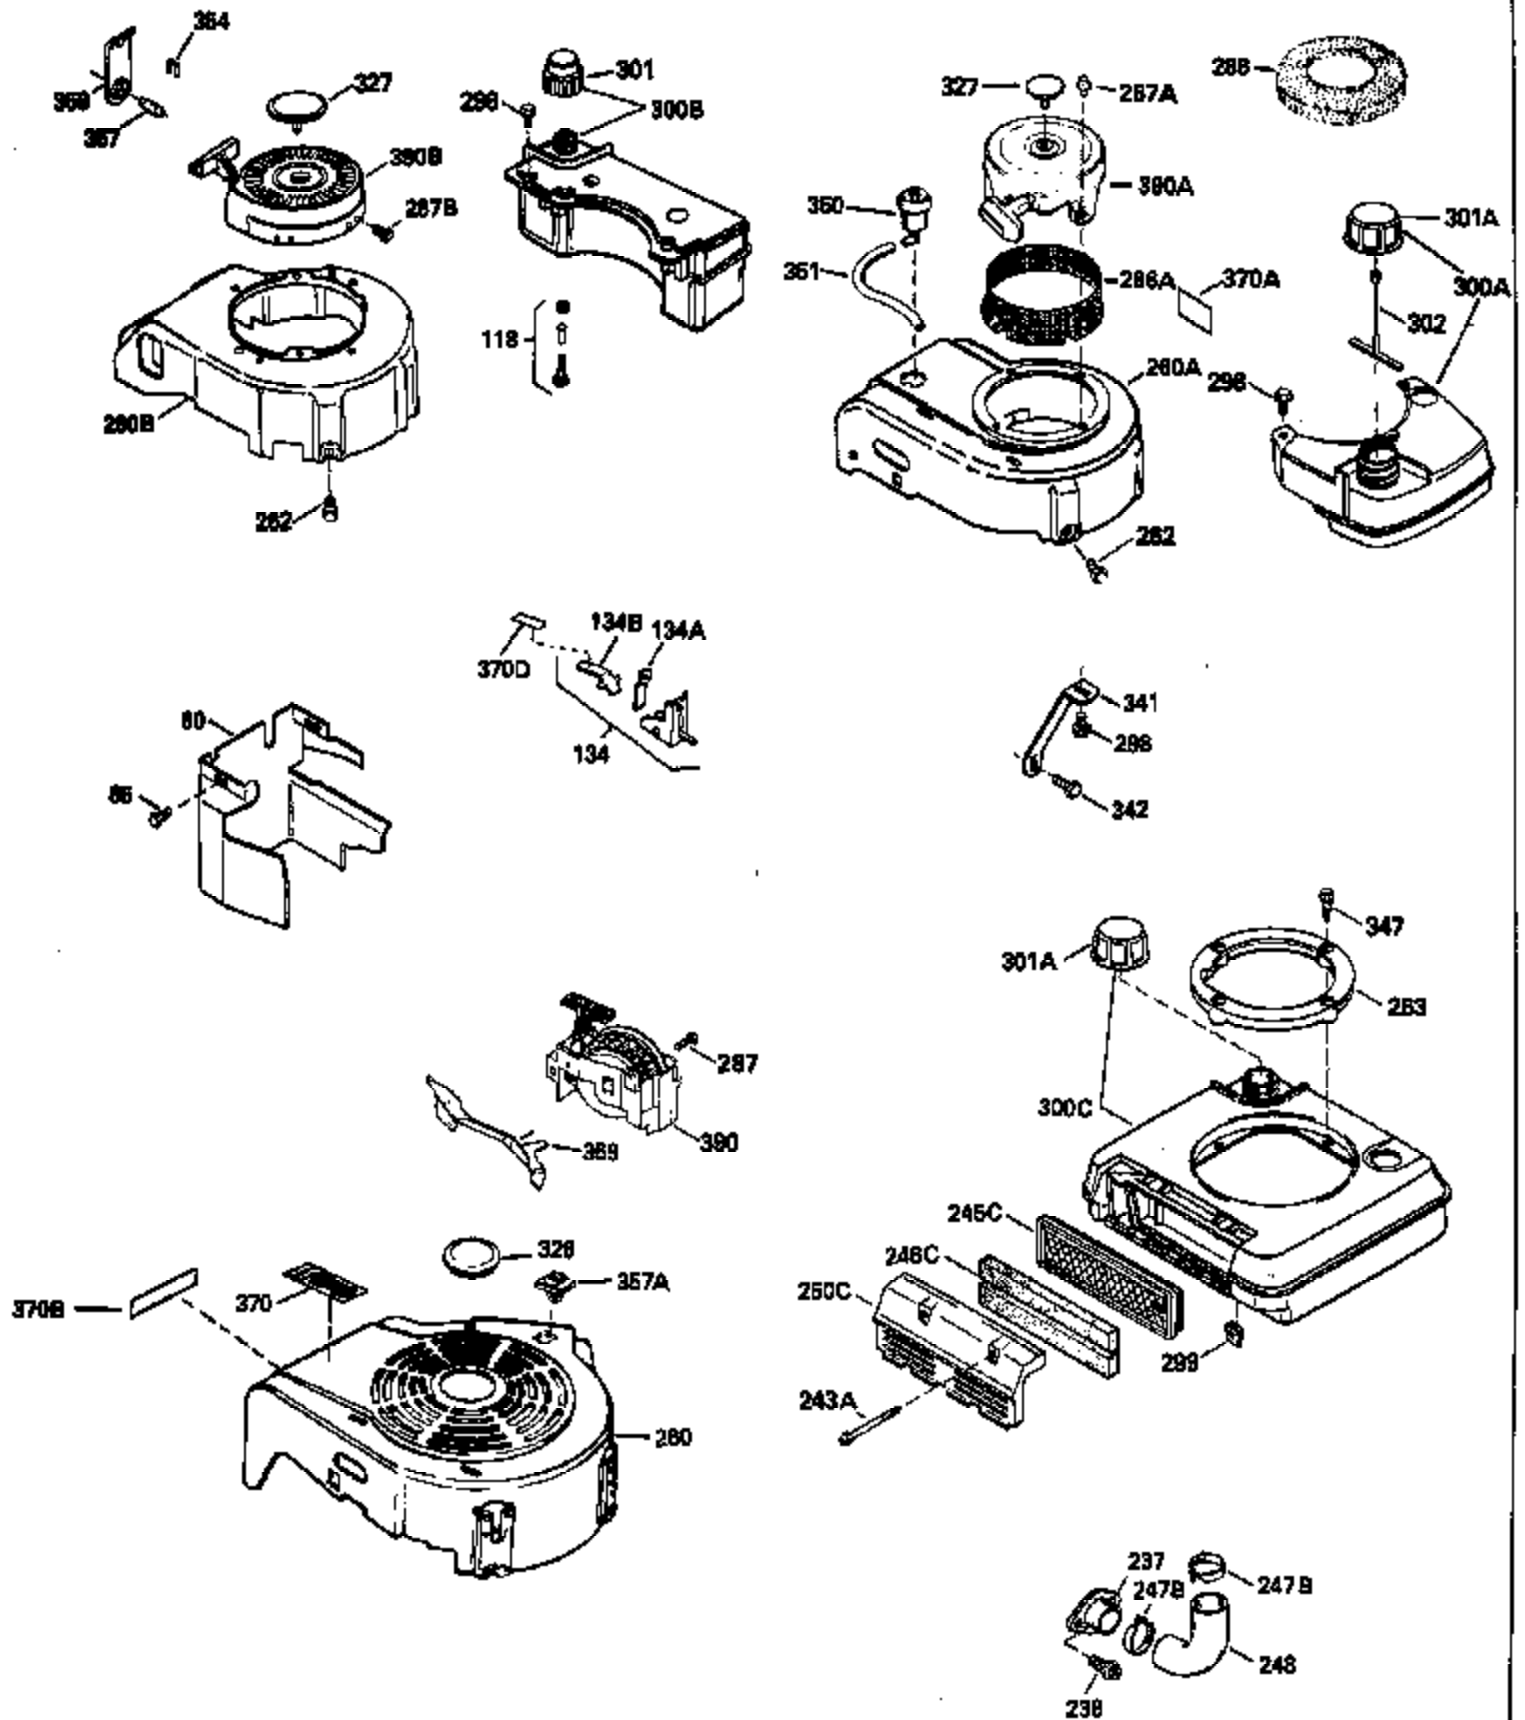

Ref #	Part Number	Qty	Description
420	730225		SAE 30, 4-Cycle Engine Oil (Quart)

ILLUSTRATION SHOWS TYPICAL PARTS ONLY. ORDER BY PART NUMBER. PARTS NOT LISTED ARE SUPPLIED BY OEM.

Ref #	Part Number	Qty	Description
118	730194		Rope Guide Kit (Use as required with 34476 fuel tank)
238	650806		Screw, 10-32 x 5/8"
246C	35705		Filter, Pre-Air (Optional)
260A	35491		Housing, Blower
262	650831		Screw, 1/4-20 x 15/32"
287A	650735		Screw, 10-24 x 3/8" (Use as required)
287A			Pop Rivet, (3/16" Dia.)(Purchase locally)
287B	650884		Screw, 8-32 x 1/2"
298	28763		Screw, 10-32 x 35/64"
300B	34476		Fuel Tank (Incl. 292 & 301)
301	33032		Fuel Cap
327	35932		Plug, Starter
370	550223		Decal, Name
370A	34346		Decal, Instruction
390B	590635		Rewind Starter (Refer to Division 5, Section C, page 34 or Fiche 8, Grid G-9 for breakdown)