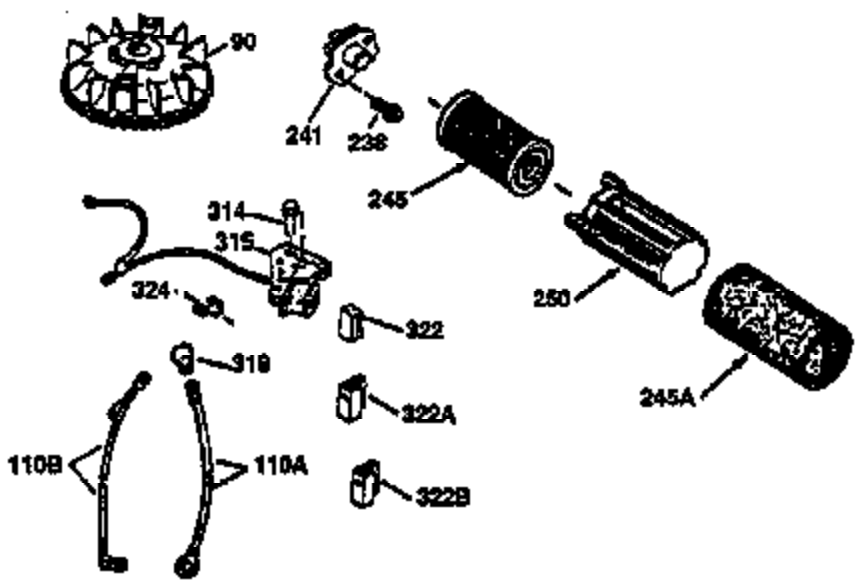

ILLUSTRATION SHOWS TYPICAL PARTS ONLY. ORDER BY PART NUMBER. PARTS NOT LISTED ARE SUPPLIED BY OEM.

Ref #	Part Number	Qty	Description
19	31361	1	Extension Spring
69	35261	1	* Mounting Flange Gasket
70	35651B	1	Mounting Flange (Incl. 72,75 & 80)
90	611112	1	Flywheel
182	6201	2	Screw, 1/4-28 x 7/8"
185	31384A	1	Intake Pipe (Incl. 224)
186	34337	1	Governor Link
200	33205A	1	Control Bracket (Incl. 202 thru 206)
209	30200	2	Screw, 10-24 x 9/16"
223	650451	2	Screw, 1/4-20 x 1"
238	650806	2	Screw, 10-32 x 5/8"
245	34340	1	Air Cleaner Filter
250	34341A	1	Air Cleaner Cover
275	35603	1	Muffler (Incl. 277)
276	33753	1	Locking Plate
277	650795	2	Screw, 1/4-20 x 2-1/4"