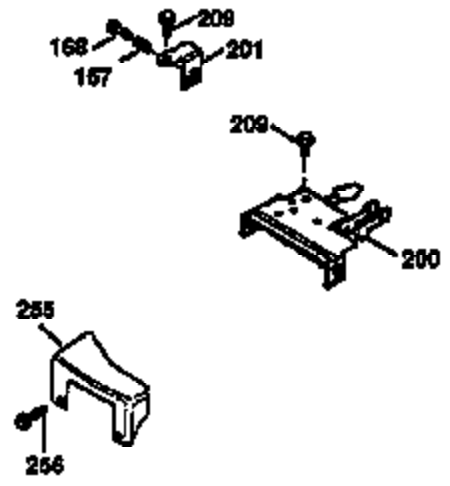

ILLUSTRATION SHOWS TYPICAL PARTS ONLY. ORDER BY PART NUMBER. PARTS NOT LISTED ARE SUPPLIED BY OEM.

Ref #	Part Number	Qty	Description
19	31361	1	Extension Spring
69	35261	1	* Mounting Flange Gasket
70	35651B	1	Mounting Flange (Incl. 72,75 & 80)
90	611112	1	Flywheel
182	6201	2	Screw, 1/4-28 x 7/8"
185	31384A	1	Intake Pipe (Incl. 224)
186	34337	1	Governor Link
200	33205A	1	Control Bracket (Incl. 202 thru 206)
209	30200	2	Screw, 10-24 x 9/16"
223	650451	2	Screw, 1/4-20 x 1"
238	650806	2	Screw, 10-32 x 5/8"
245	34340	1	Air Cleaner Filter
250	34341A	1	Air Cleaner Cover
275	35603	1	Muffler (Incl. 277)
276	33753	1	Locking Plate
277	650795	2	Screw, 1/4-20 x 2-1/4"