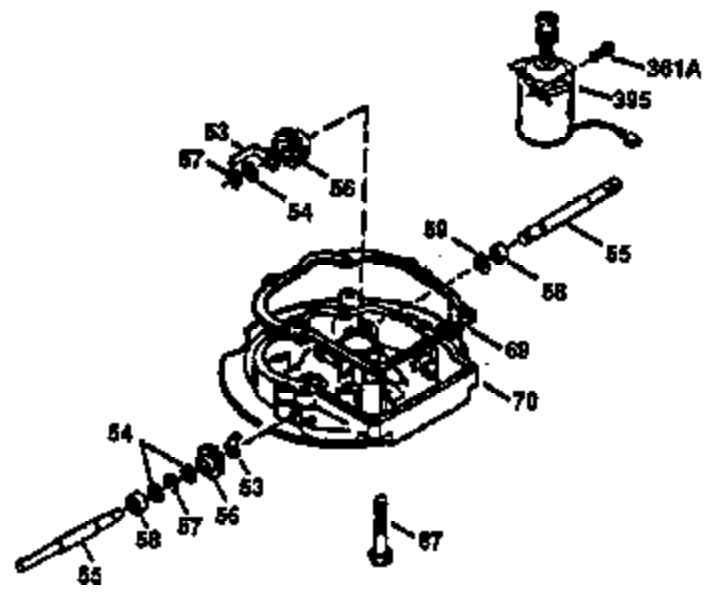

ILLUSTRATION SHOWS TYPICAL PARTS ONLY. ORDER BY PART NUMBER. PARTS NOT LISTED ARE SUPPLIED BY OEM.

Ref #	Part Number	Qty	Description
19	31361	1	Extension Spring
69	35261	1	* Mounting Flange Gasket
70	35651B	1	Mounting Flange (Incl. 72,75 & 80)
90	611112	1	Flywheel
182	6201	2	Screw, 1/4-28 x 7/8"
185	31384A	1	Intake Pipe (Incl. 224)
186	34337	1	Governor Link
200	33205A	1	Control Bracket (Incl. 202 thru 206)
209	30200	2	Screw, 10-24 x 9/16"
223	650451	2	Screw, 1/4-20 x 1"
238	650806	2	Screw, 10-32 x 5/8"
245	34340	1	Air Cleaner Filter
250	34341A	1	Air Cleaner Cover
275	35603	1	Muffler (Incl. 277)
276	33753	1	Locking Plate
277	650795	2	Screw, 1/4-20 x 2-1/4"