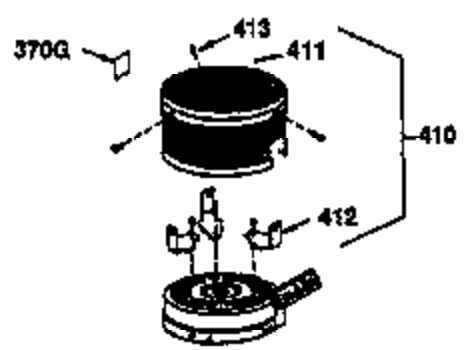

ILLUSTRATION SHOWS TYPICAL PARTS ONLY. ORDER BY PART NUMBER. PARTS NOT LISTED ARE SUPPLIED BY OEM.

Ref #	Part Number	Qty	Description
19	31361	1	Extension Spring
69	35261	1	* Mounting Flange Gasket
70	35651B	1	Mounting Flange (Incl. 72,75 & 80)
90	611112	1	Flywheel
182	6201	2	Screw, 1/4-28 x 7/8"
185	31384A	1	Intake Pipe (Incl. 224)
186	34337	1	Governor Link
200	33205A	1	Control Bracket (Incl. 202 thru 206)
209	30200	2	Screw, 10-24 x 9/16"
223	650451	2	Screw, 1/4-20 x 1"
238	650806	2	Screw, 10-32 x 5/8"
245	34340	1	Air Cleaner Filter
250	34341A	1	Air Cleaner Cover
275	35603	1	Muffler (Incl. 277)
276	33753	1	Locking Plate
277	650795	2	Screw, 1/4-20 x 2-1/4"