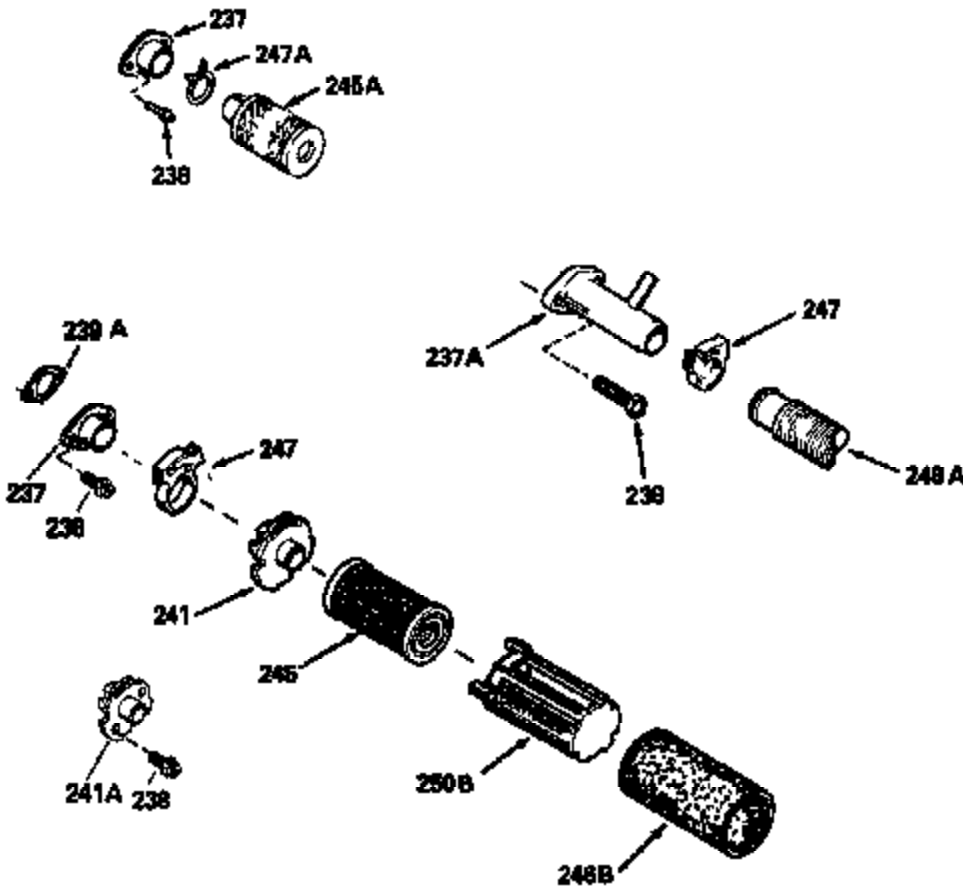

Ref #	Part Number	Qty	Description
312	29673		* Gasket, Oil filler
313	34080		Spacer, Flywheel key
327	35932		Plug, Starter
379	631021		Inlet Needle, Seat & Clip Assy.
380	632046A		Carburetor (Incl. 184) (Refer to Division 5, Section A, page A2-10 or Fiche 8, Grid F-3for breakdown)
390B	590621		Rewind Starter (Refer to Division 5, Section C, page 34 or Fiche 8, Grid G-9 for breakdown)
400	33238C		* Gasket Set (Incl. items marked *)
420	730225		SAE 30, 4-Cycle Engine Oil (Quart)

ILLUSTRATION SHOWS TYPICAL PARTS ONLY. ORDER BY PART NUMBER. PARTS NOT LISTED ARE SUPPLIED BY OEM.

Ref #	Part Number	Qty	Description
118	730194		Rope Guide Kit (Use as required with 34476 fuel tank)
238	650806		Screw, 10-32 x 5/8"
246C	35705		Filter, Pre-Air (Optional)
260A	35491		Housing, Blower
262	650831		Screw, 1/4-20 x 15/32"
287B	650884		Screw, 8-32 x 1/2"
287A	650735		Screw, 10-24 x 3/8" (Use as required)
287A			Pop Rivet, (3/16" Dia.)(Purchase locally)
301	33032		Fuel Cap
327	35932		Plug, Starter
370	550223		Decal, Name
370A	34416		Decal, Instruction
390B	590621		Rewind Starter (Refer to Division 5, Section C, page 34 or Fiche 8, Grid G-9 for breakdown)

Ref #	Part Number	Qty	Description
19	31361		Spring, Extension
69	35261		* Gasket, Mounting flange
182	6201		Screw, 1/4-28 x 7/8"
185	31384A		Pipe, Intake (Incl. 224)
186	34337		Link, Governor spring
209	30200		Screw, 10-24 x 9/16"
223	650451		Screw, 1/4-20 x 1"
238	650806		Screw, 10-32 x 5/8"
246B	35435		Filter, Pre-Air (Use as required)