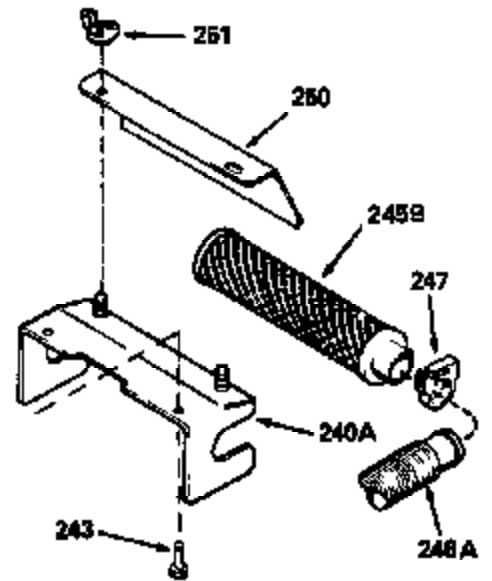

Ref #	Part Number	Qty	Description
312	29673		* Gasket, Oil filler
313	34080		Spacer, Flywheel key
327	35932		Plug, Starter
379	631021		Inlet Needle, Seat & Clip Assy.
380	632046A		Carburetor (Incl. 184) (Refer to Division 5, Section A, page A2-10 or Fiche 8, Grid F-3for breakdown)
390B	590621		Rewind Starter (Refer to Division 5, Section C, page 34 or Fiche 8, Grid G-9 for breakdown)
400	33238C		* Gasket Set (Incl. items marked *)
420	730225		SAE 30, 4-Cycle Engine Oil (Quart)

ILLUSTRATION SHOWS TYPICAL PARTS ONLY. ORDER BY PART NUMBER. PARTS NOT LISTED ARE SUPPLIED BY OEM.

Ref #	Part Number	Qty	Description
118	730194		Rope Guide Kit (Use as required with 34476 fuel tank)
238	650806		Screw, 10-32 x 5/8"
246C	35705		Filter, Pre-Air (Optional)
260A	35491		Housing, Blower
262	650831		Screw, 1/4-20 x 15/32"
287B	650884		Screw, 8-32 x 1/2"
287A	650735		Screw, 10-24 x 3/8" (Use as required)
287A			Pop Rivet, (3/16" Dia.)(Purchase locally)
301	33032		Fuel Cap
327	35932		Plug, Starter
370	550223		Decal, Name
370A	34416		Decal, Instruction
390B	590621		Rewind Starter (Refer to Division 5, Section C, page 34 or Fiche 8, Grid G-9 for breakdown)

Ref #	Part Number	Qty	Description
19	31361		Spring, Extension
69	35261		* Gasket, Mounting flange
182	6201		Screw, 1/4-28 x 7/8"
185	31384A		Pipe, Intake (Incl. 224)
186	34337		Link, Governor spring
209	30200		Screw, 10-24 x 9/16"
223	650451		Screw, 1/4-20 x 1"
238	650806		Screw, 10-32 x 5/8"
246B	35435		Filter, Pre-Air (Use as required)