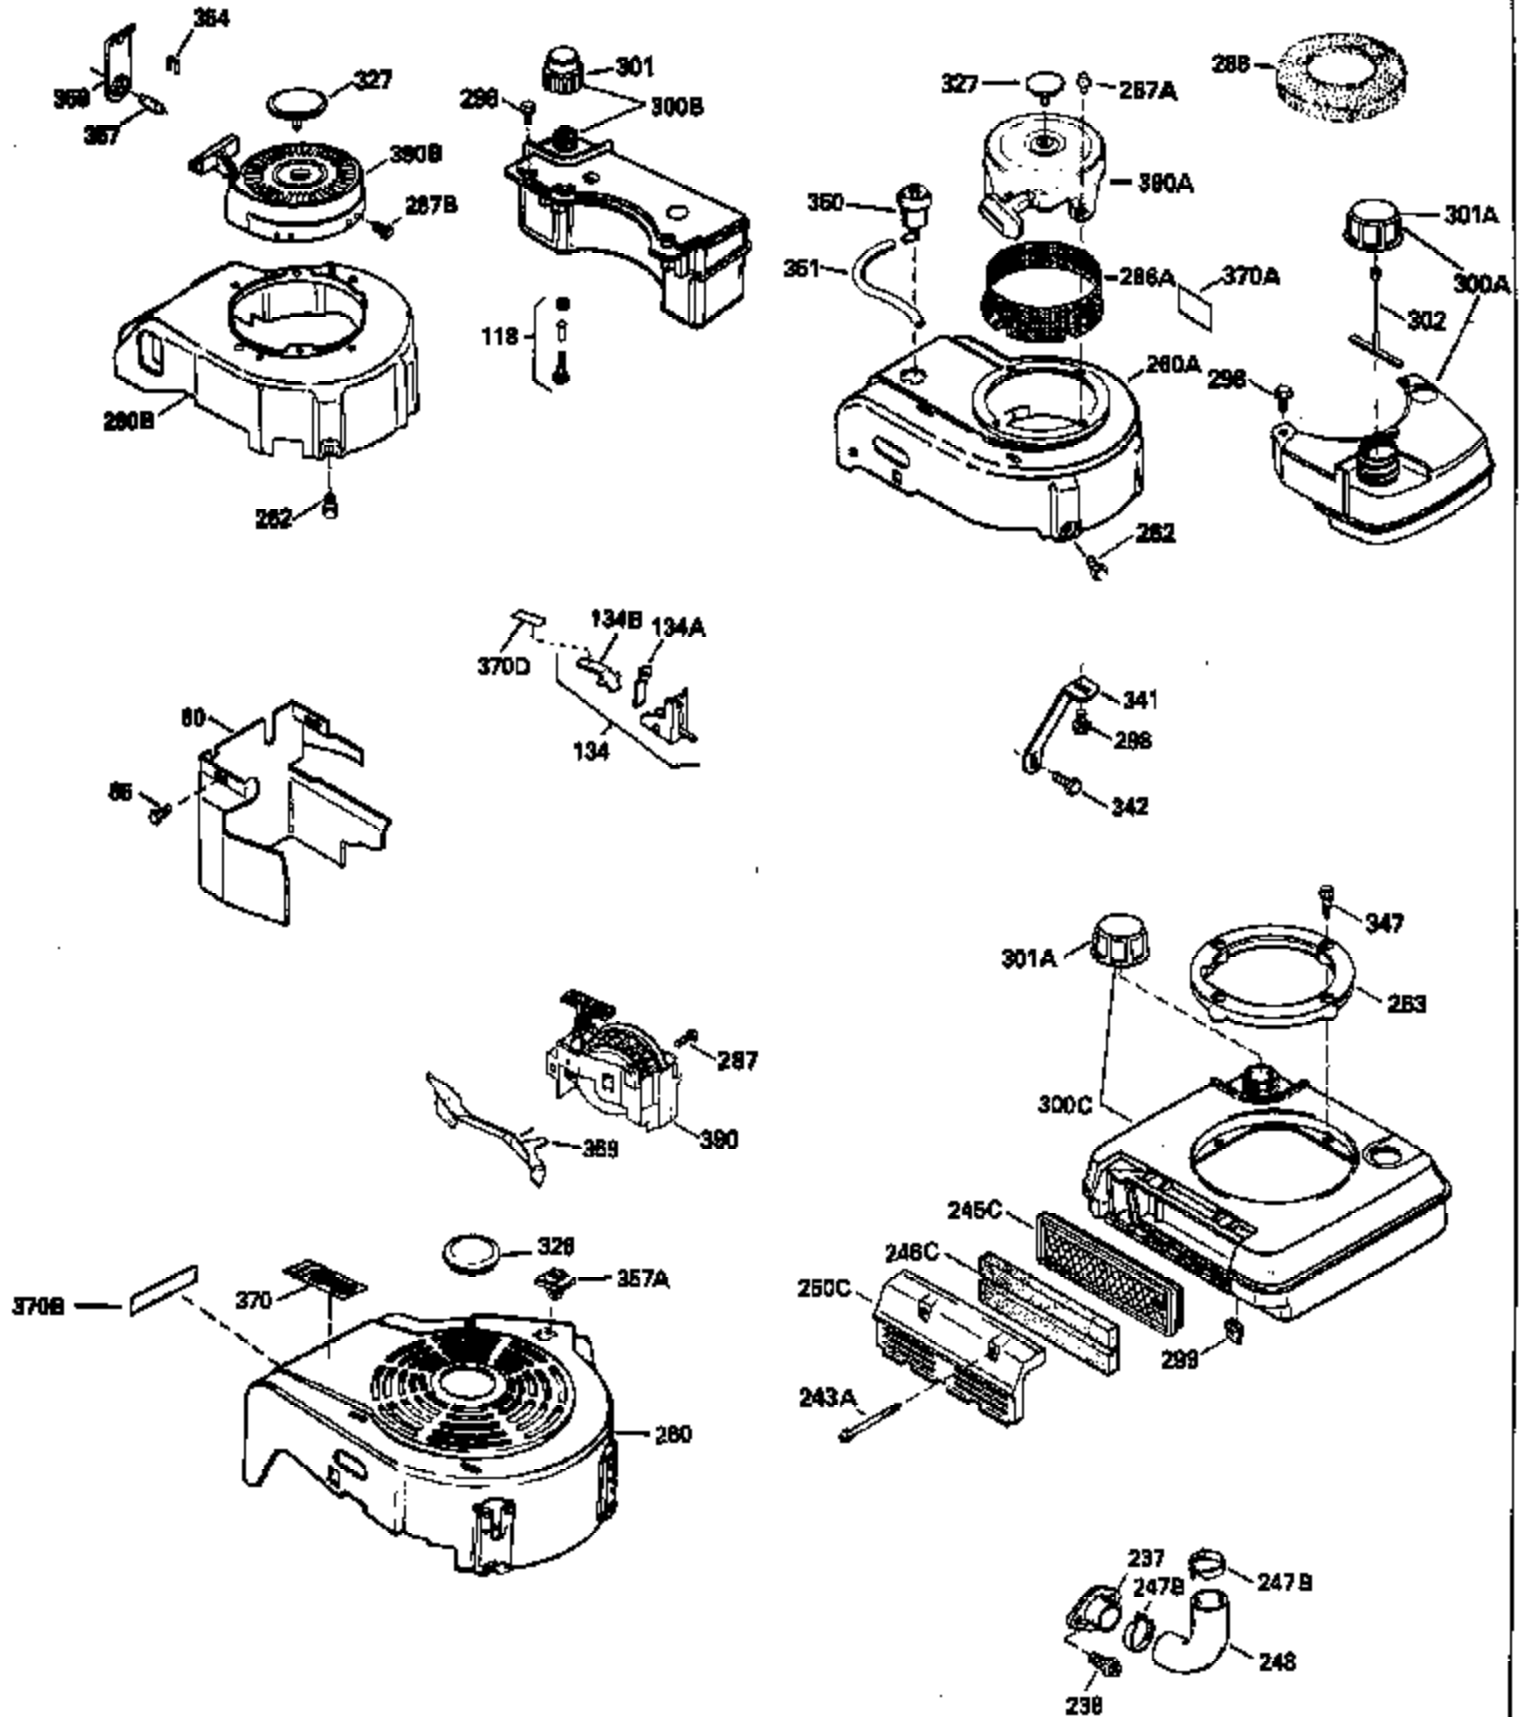

ILLUSTRATION SHOWS TYPICAL PARTS ONLY. ORDER BY PART NUMBER. PARTS NOT LISTED ARE SUPPLIED BY OEM.

Ref #	Part Number	Qty	Description
118	730194		Rope Guide Kit (Use as required with 34476 fuel tank)
238	650806		Screw, 10-32 x 5/8"
246C	35705		Filter, Pre-Air (Optional)
260A	35491		Housing, Blower
262	650831		Screw, 1/4-20 x 15/32"
287A	650735		Screw, 10-24 x 3/8" (Use as required)
287A			Pop Rivet, (3/16" Dia.)(Purchase locally)
287B	650884		Screw, 8-32 x 1/2"
301	33032		Fuel Cap
327	35932		Plug, Starter
370A	34416		Decal, Instruction
390B	590621		Rewind Starter (Refer to Division 5, Section C, page 34 or Fiche 8, Grid G-9 for breakdown)