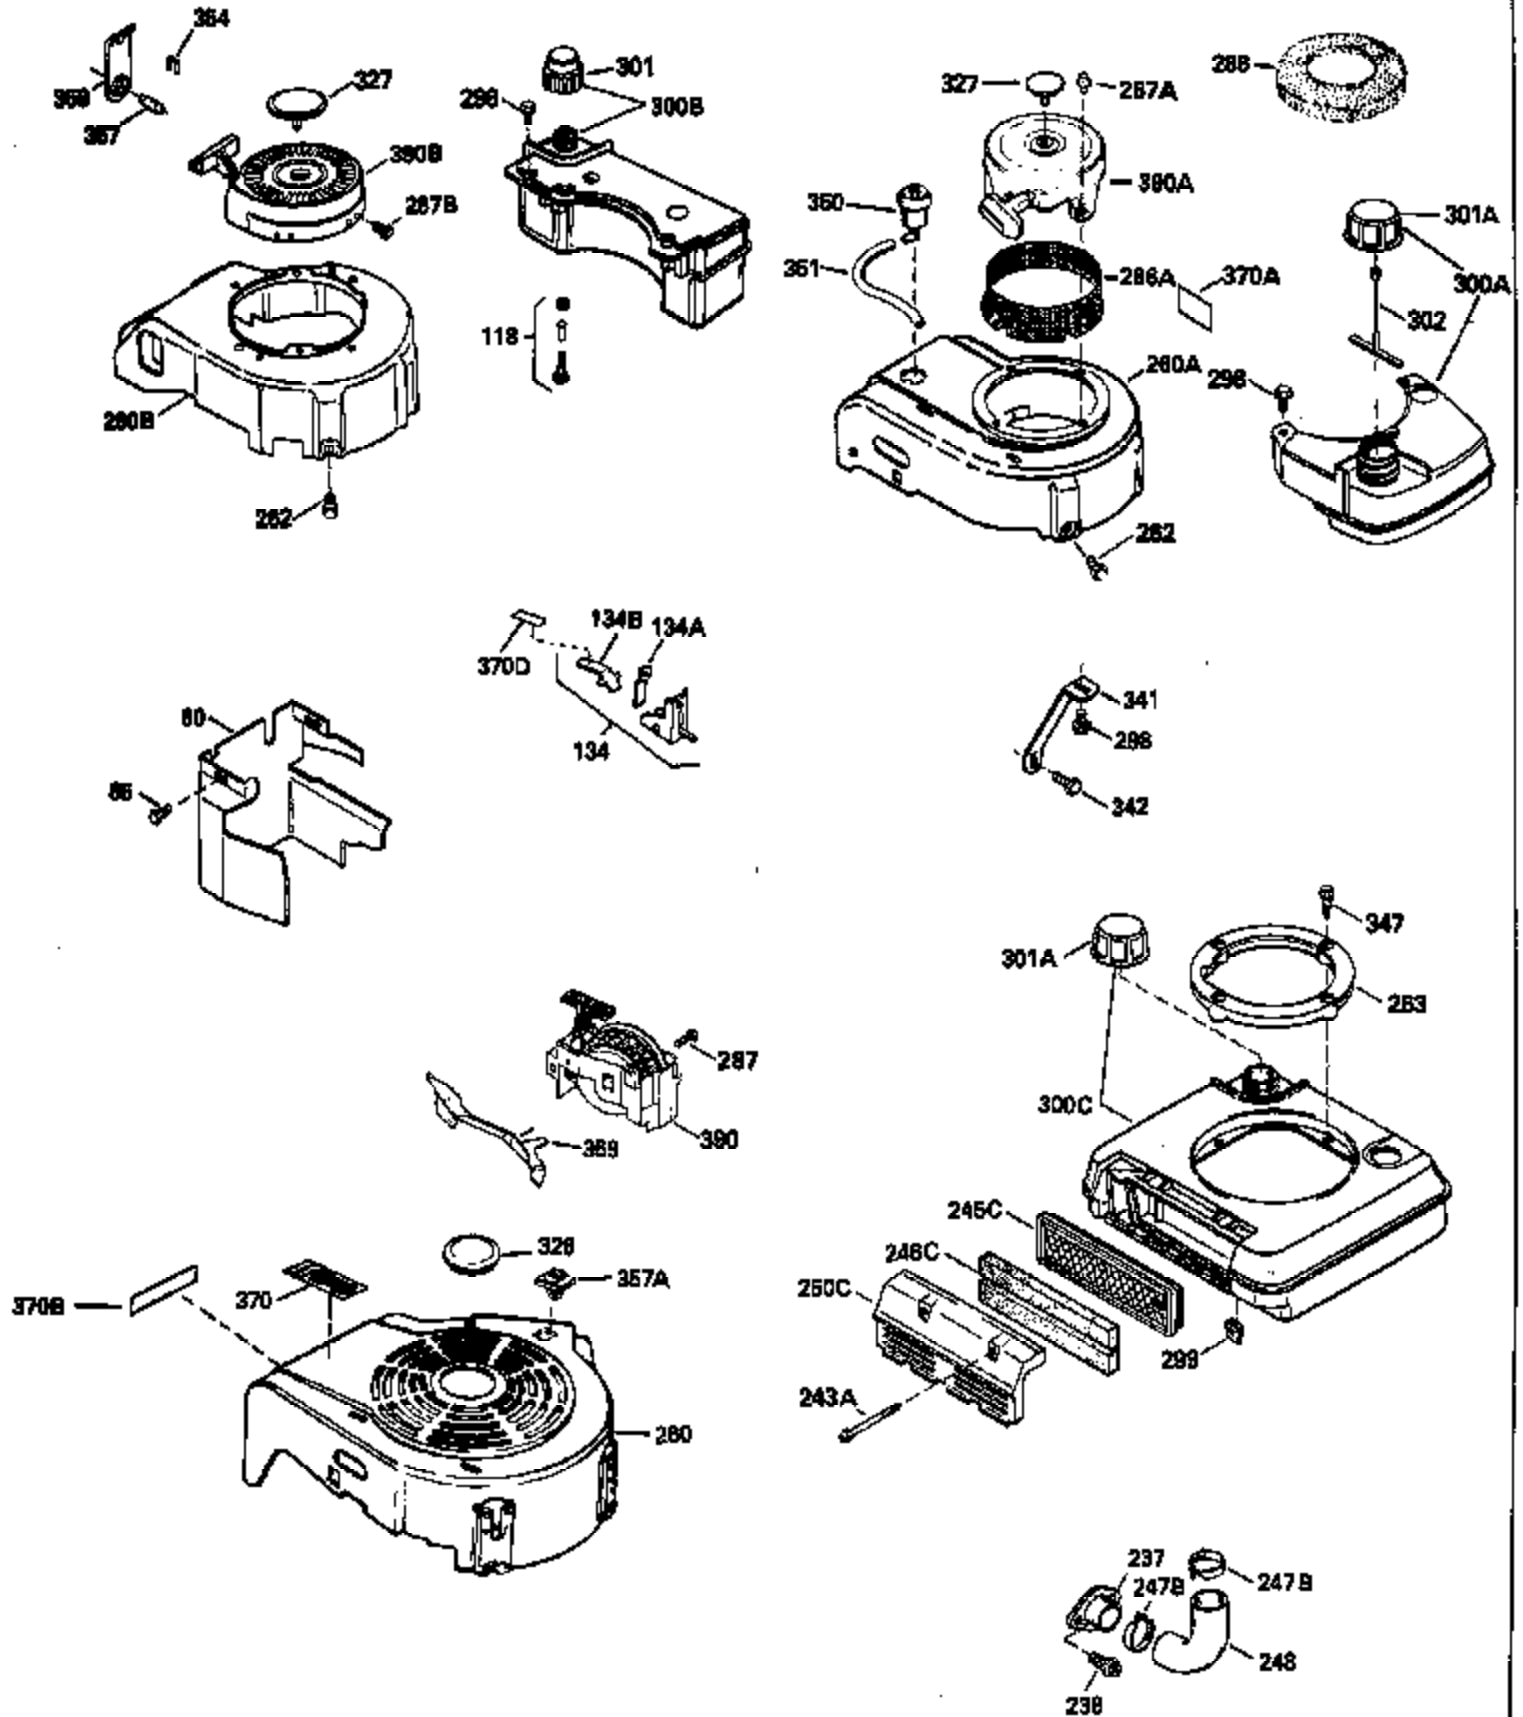

ILLUSTRATION SHOWS TYPICAL PARTS ONLY. ORDER BY PART NUMBER. PARTS NOT LISTED ARE SUPPLIED BY OEM.

Ref #	Part Number	Qty	Description
118	730194		Rope Guide Kit (Use as required with 34476 fuel tank)
238	650806		Screw, 10-32 x 5/8"
246C	35705		Filter, Pre-Air (Optional)
260B	35484		Housing, Blower
262	650831		Screw, 1/4-20 x 15/32"
287A	650735		Screw, 10-24 x 3/8" (Use as required)
287A			Pop Rivet, (3/16" Dia.)(Purchase locally)
287B	650884		Screw, 8-32 x 1/2"
298	28763		Screw, 10-32 x 35/64"
300B	34476		Fuel Tank (Incl. 292 & 301)
301	33032		Fuel Cap
327	35932		Plug, Starter
370	550223		Decal, Name
370A	34346		Decal, Instruction
390B	590621		Rewind Starter (Refer to Division 5, Section C, page 34 or Fiche 8, Grid G-9 for breakdown)