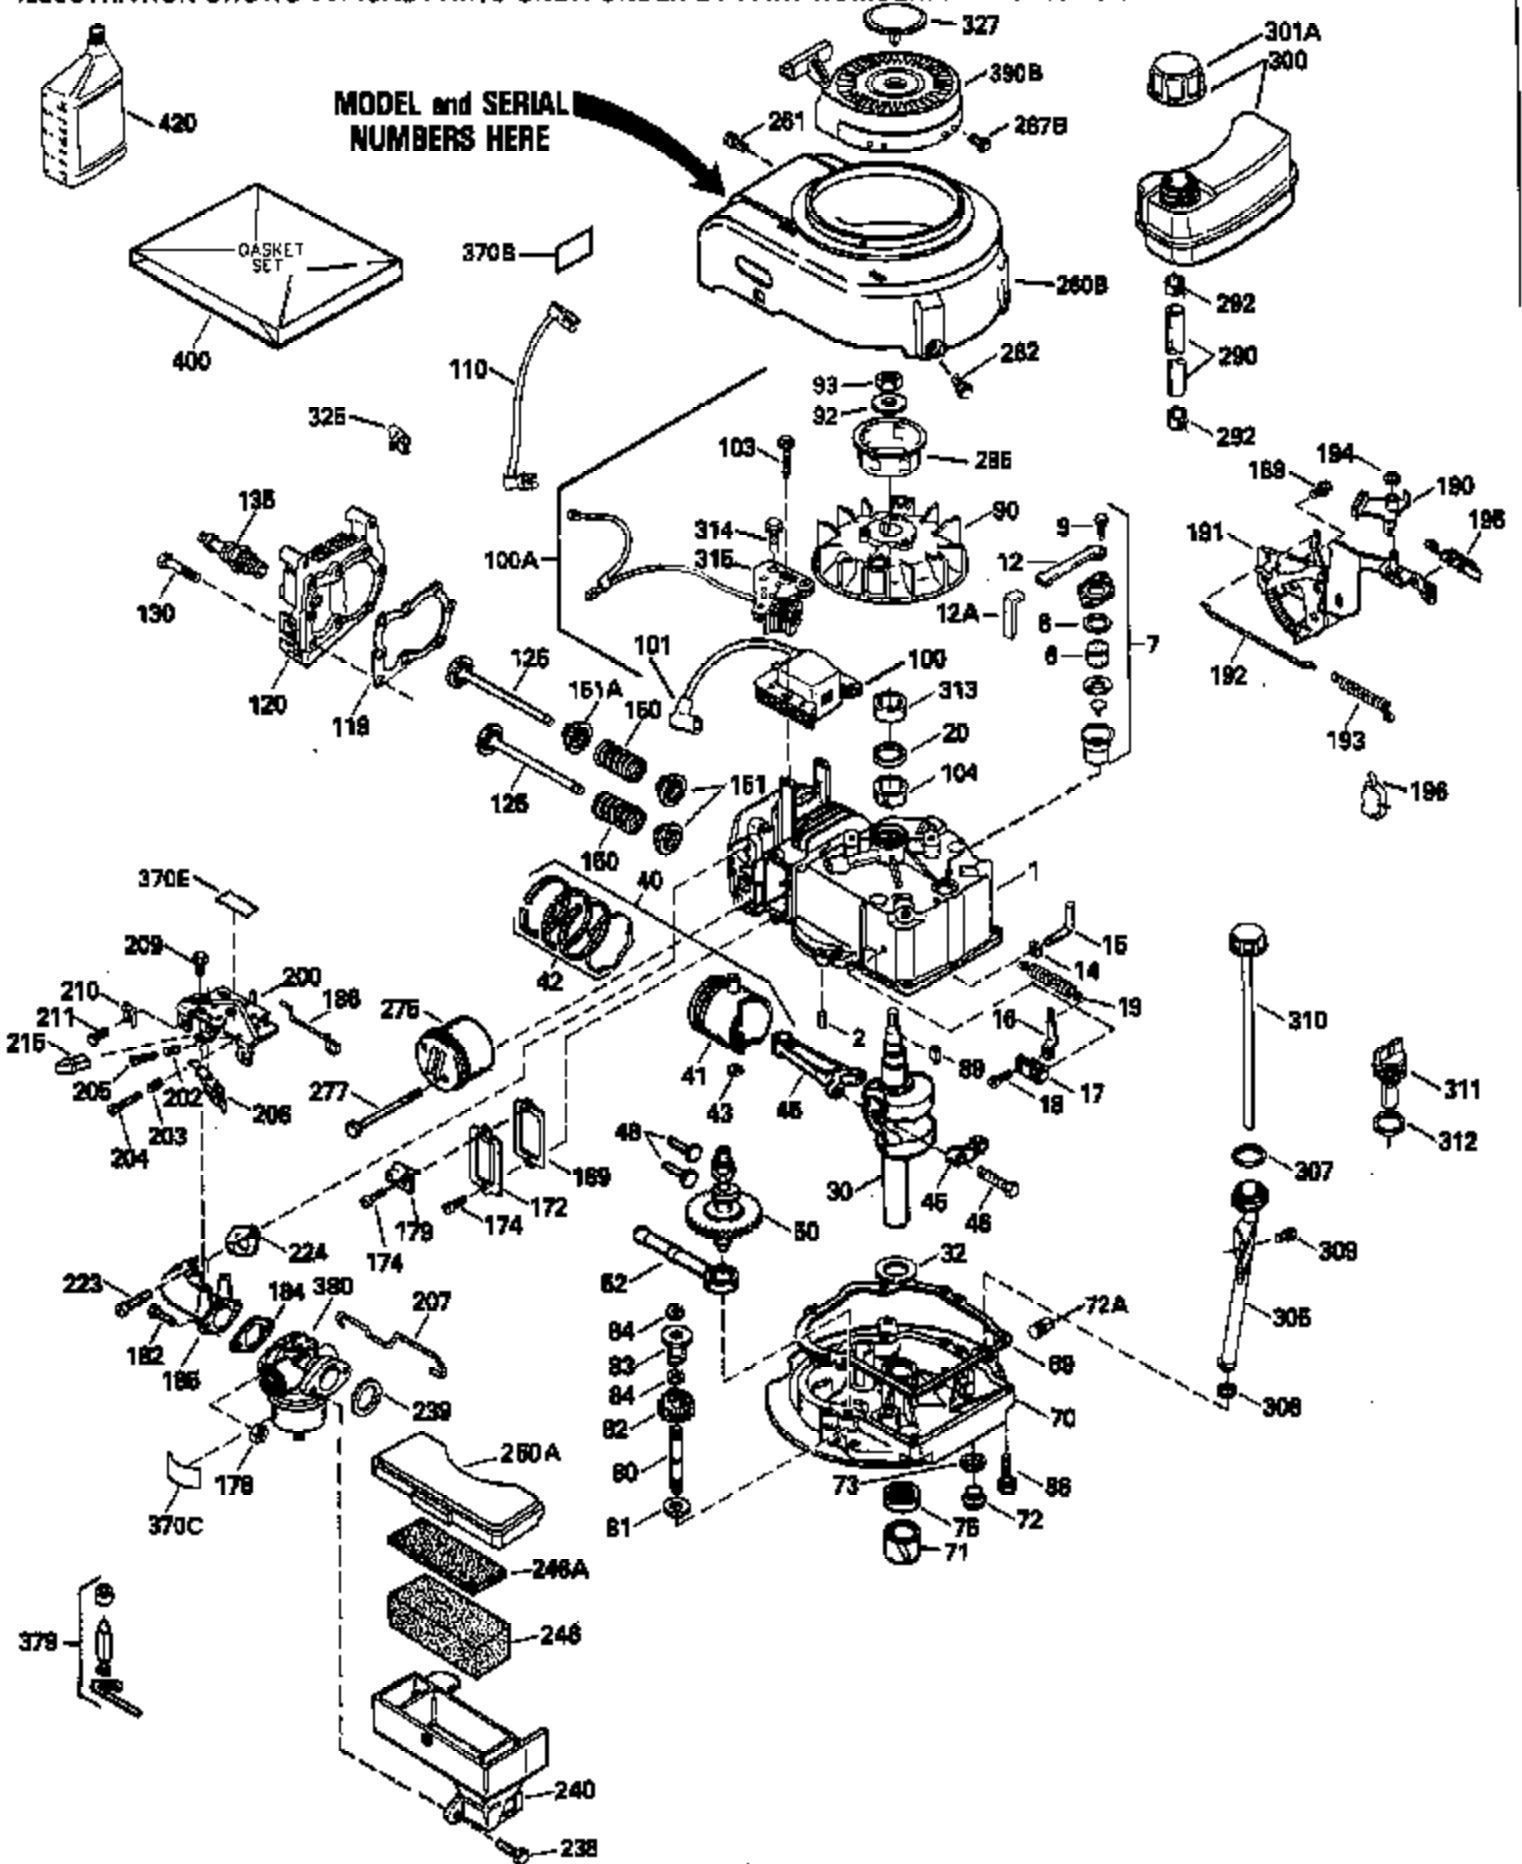

ILLUSTRATION SHOWS TYPICAL PARTS ONLY. ORDER BY PART NUMBER. PARTS NOT LISTED ARE SUPPLIED BY OEM.

Ref #	Part Number	Qty	Description
1	34975		Cylinder Ass'y. (Incl. 2, 8, 9 & 20) (2-1/2")
2	26727		Pin, Dowel
6	33734		Element, Breather
7	34214A		Breather Ass'y. (Incl. 6, 8, 9, 12 & 12A)
8	33735		* Gasket, Breather
9	30200		Screw, 10-24 x 9/16"
12	33886		Tube, Breather
14	28277		Washer
15	30589		Rod, Governor (Incl. 14)
16	31383A		Lever, Governor
17	31335		Clamp, Governor lever
18	650548		Screw, 8-32 x 5/16"
19	31361		Spring, Extension
20	32600		Seal, Oil
30	34463		Crankshaft Ass'y.
40	34514		Piston, Pin & Ring Set (Std.) (2-1/2" Bore)
40	34515		Piston, Pin & Ring Set (.010" OS)
40	34516		Piston, Pin & Ring Set (.020" OS)
41	32538B		Piston & Pin Ass'y. (Incl. 43)(Std.)(2-1/2")
41	32548B		Piston & Pin Ass'y. (Incl. 43) (.010" OS)
41	32549B		Piston & Pin Ass'y. (Incl. 43) (.020" OS)
42	28986		Ring Set (Std.) (2-1/2" Bore)
42	28987		Ring Set (.010" OS)
42	28988		Ring Set (.020" OS)
43	20381		Ring, Piston pin retaining
45	30963B		Rod Assy., Connecting (Incl. 46)
46	32610A		Bolt, Connecting rod
48	27241		Lifter, Valve
50	33148A		Camshaft
52	29914		Oil Pump Assy.
69	35261		* Gasket, Mounting flange
70	35651B		Mounting Flange (Incl. 72, 72A, 73, 7 5 & 80)
72	30572		Plug, Oil drain (Incl. 73)
73	28833		* Drain Plug Gasket (Not req. W/plastic plug)
75	26208		Seal, Oil
80	30574		Shaft, Governor
81	30590A		Washer, Flat
82	30591		Gear Assy., Governor (Incl. 81)
83	30588A		Spool, Governor
84	29193		Ring, Retaining
86	650488		Screw, 1/4-20 x 1-1/4"
89	611004		Flywheel Key
90	611112		Flywheel
92	650815		Washer, Belleville
93	650816		Nut, Flywheel
100	730207		Magneto-to-Solid State Conversion Kit (Includes solid state module, solid state flywheel key, and instructions.)(Use as required on external ignition engines only.)
100	34443A		Solid State Assy.
101	610118		Cover, Spark plug
103	650814		Screw, Torx T-15, 10-24 x 1"
110	34961		Ground Wire
119	29953C		* Gasket, Cylinder head
120	34335		Head, Cylinder
125	29313C		Exhaust Valve (Std.) (Incl. 151)
125	29315C		Exhaust Valve (1/32" OS) (Incl. 151)
126	29314B		Intake Valve (Std.) (Incl. 151)