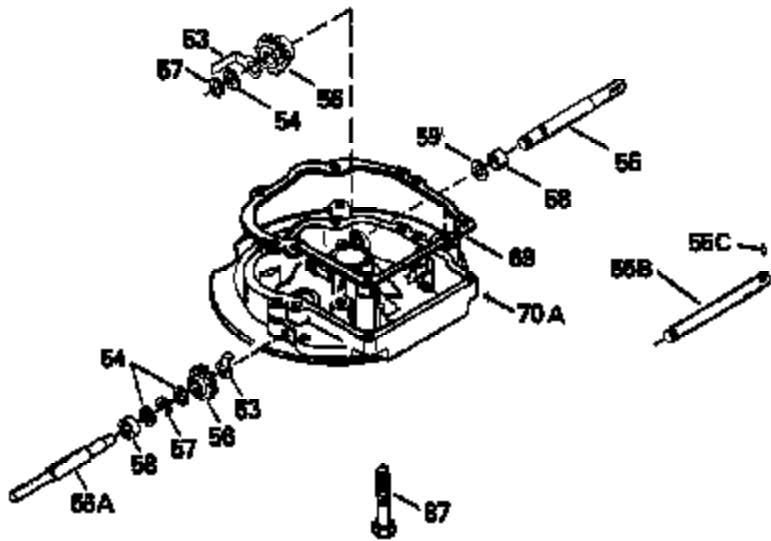

Ref #	Part Number	Qty	Description
19	31361		Spring, Extension
69	35261		* Gasket, Mounting flange
182	6201		Screw, 1/4-28 x 7/8"
185	31384A		Pipe, Intake (Incl. 224)
186	34337		Link, Governor spring
209	30200		Screw, 10-24 x 9/16"
223	650451		Screw, 1/4-20 x 1"
241	35067		Collar, Air cleaner (Black)
245	35066		Filter, Air cleaner
246B	35435		Filter, Pre-Air (Use as required)
247A	35068		Clamp, Air cleaner
250B	35065		Air Cleaner Cover Ass'y.