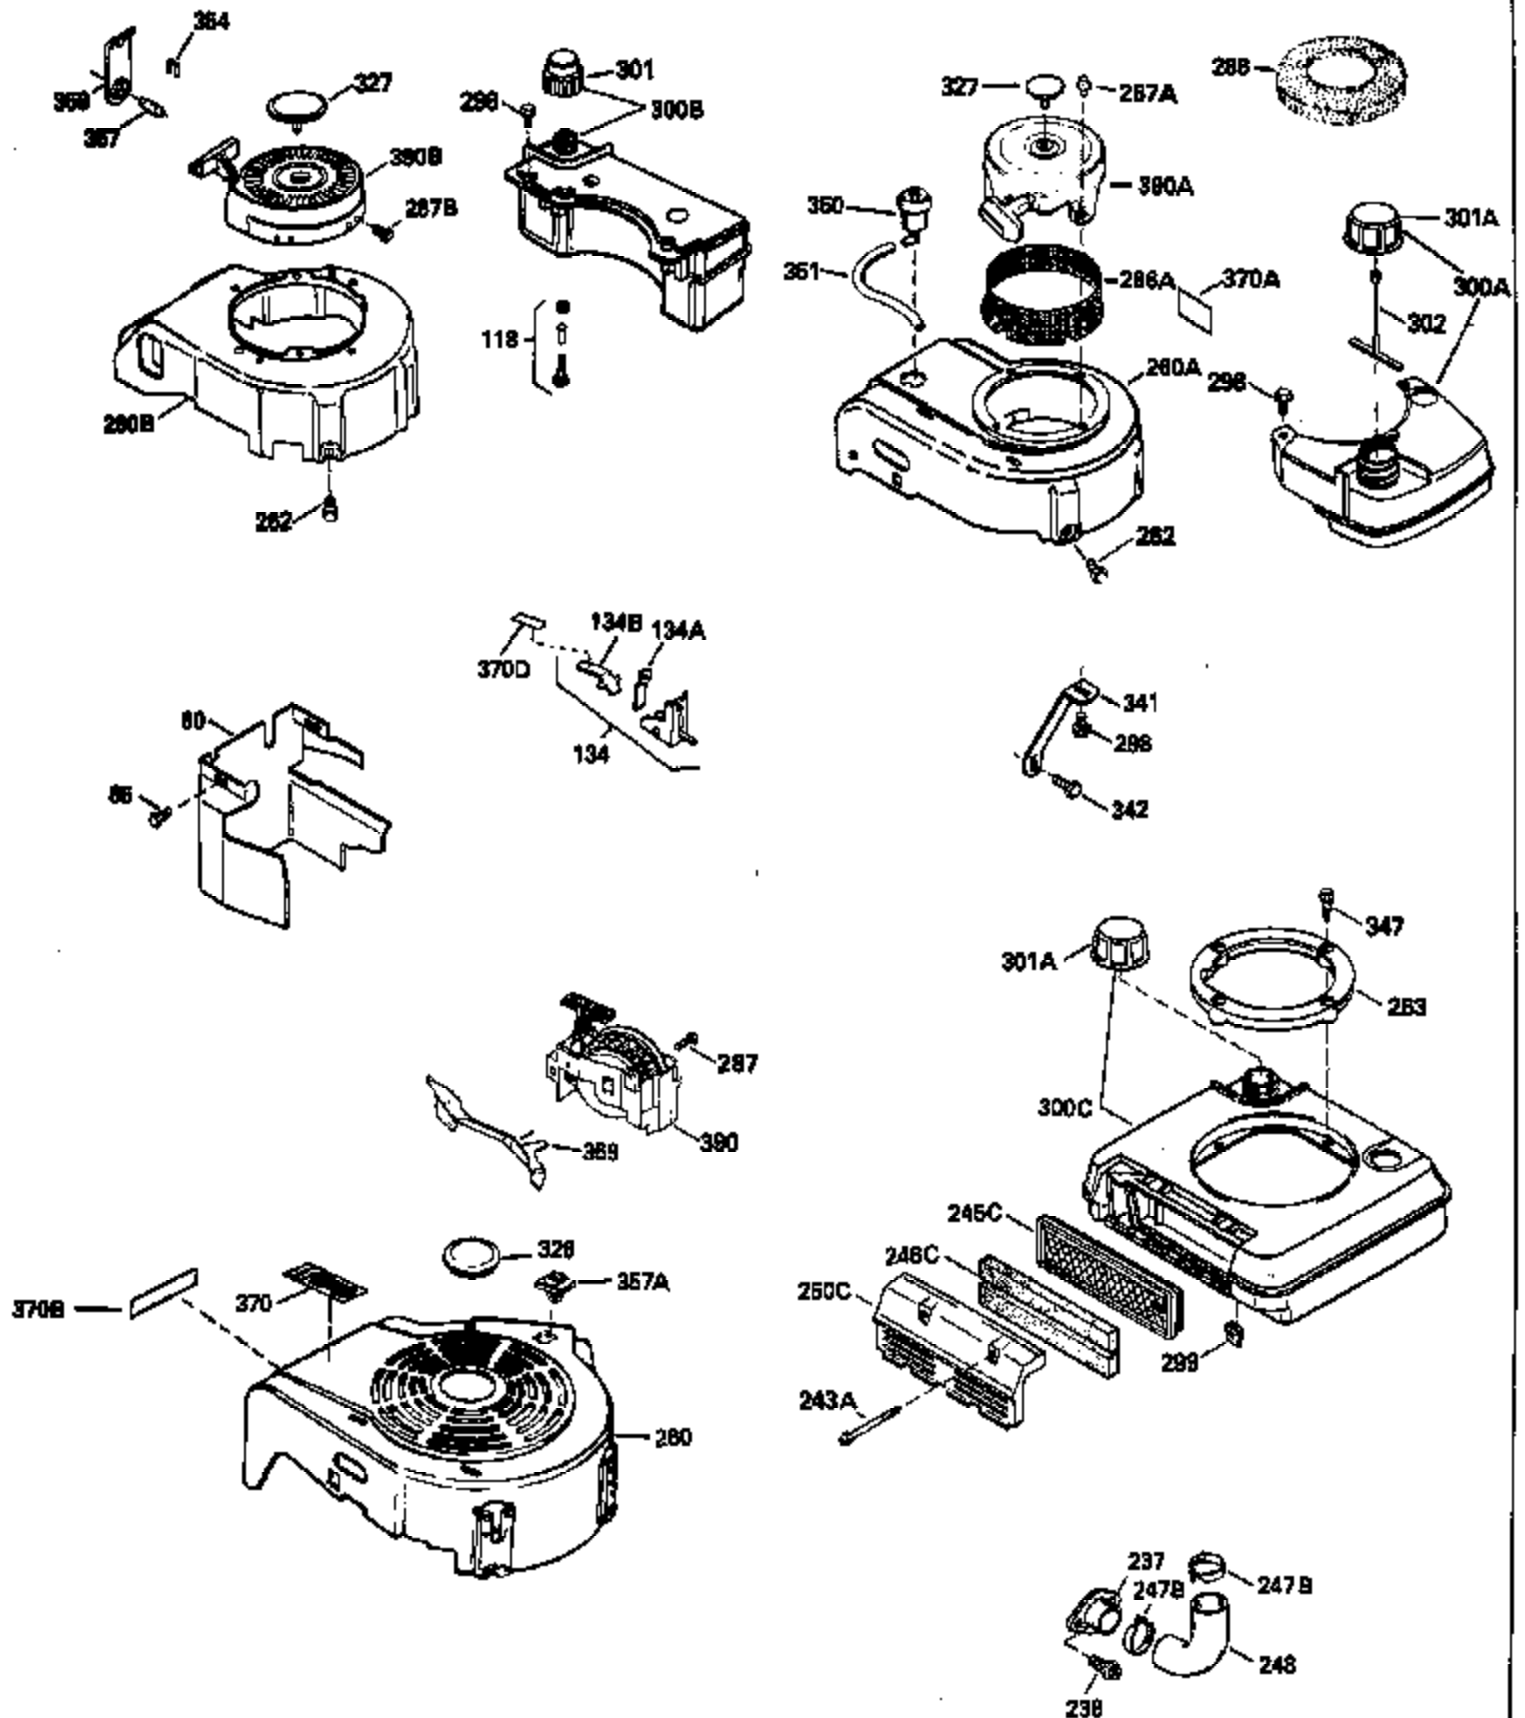

ILLUSTRATION SHOWS TYPICAL PARTS ONLY. ORDER BY PART NUMBER. PARTS NOT LISTED ARE SUPPLIED BY OEM.

Ref #	Part Number	Qty	Description
118	730194		Rope Guide Kit (Use as required with 34476 fuel tank)
246C	35705		Filter, Pre-Air (Optional)
260B	35478		Housing, Blower
262	650831		Screw, 1/4-20 x 15/32"
287B	650884		Screw, 8-32 x 1/2"
287A	650735		Screw, 10-24 x 3/8" (Use as required)
287A			Pop Rivet, (3/16" Dia.)(Purchase locally)
301A	35355		Fuel Cap
327	35932		Plug, Starter
354	35025		Staple (Not used on all models)
357	34985		Rope Stop & Staple Ass'y. (Incl. 354)
358	35168		Bracket Assy., Rope guide
370	35391		Decal, Instruction
390B	590621		Rewind Starter (Refer to Division 5, Section C, page 34 or Fiche 8, Grid G-9 for breakdown)