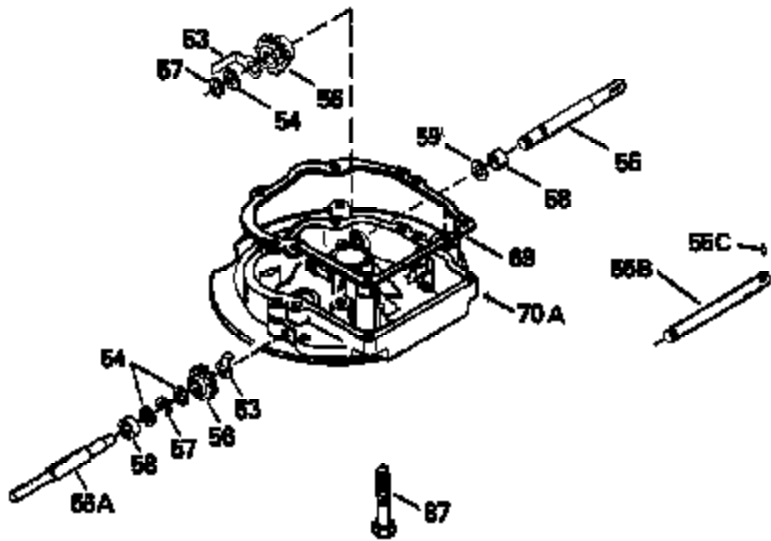

Ref #	Part Number	Qty	Description
380	632046A		Carburetor (Incl. 184) (Refer to Division 5, Section A, page A2-10 or Fiche 8, Grid F-3for breakdown)
390B	590621		Rewind Starter (Refer to Division 5, Section C, page 34 or Fiche 8, Grid G-9 for breakdown)
400	33238C		* Gasket Set (Incl. items marked *)
420	730225		SAE 30, 4-Cycle Engine Oil (Quart)

ILLUSTRATION SHOWS TYPICAL PARTS ONLY. ORDER BY PART NUMBER. PARTS NOT LISTED ARE SUPPLIED BY OEM.

Ref #	Part Number	Qty	Description
118	730194		Rope Guide Kit (Use as required with 34476 fuel tank)
238	650806		Screw, 10-32 x 5/8"
246C	35705		Filter, Pre-Air (Optional)
260A	35491		Housing, Blower
262	650831		Screw, 1/4-20 x 15/32"
287B	650884		Screw, 8-32 x 1/2"
287A	650735		Screw, 10-24 x 3/8" (Use as required)
287A			Pop Rivet, (3/16" Dia.)(Purchase locally)
301	33032		Fuel Cap
327	35932		Plug, Starter
370	550223		Decal, Name
370A	34416		Decal, Instruction
390B	590621		Rewind Starter (Refer to Division 5, Section C, page 34 or Fiche 8, Grid G-9 for breakdown)

Ref #	Part Number	Qty	Description
19	31361		Spring, Extension
69	35261		* Gasket, Mounting flange
182	6201		Screw, 1/4-28 x 7/8"
185	31384A		Pipe, Intake (Incl. 224)
186	34337		Link, Governor spring
209	30200		Screw, 10-24 x 9/16"
223	650451		Screw, 1/4-20 x 1"
238	650806		Screw, 10-32 x 5/8"
246B	35435		Filter, Pre-Air (Use as required)