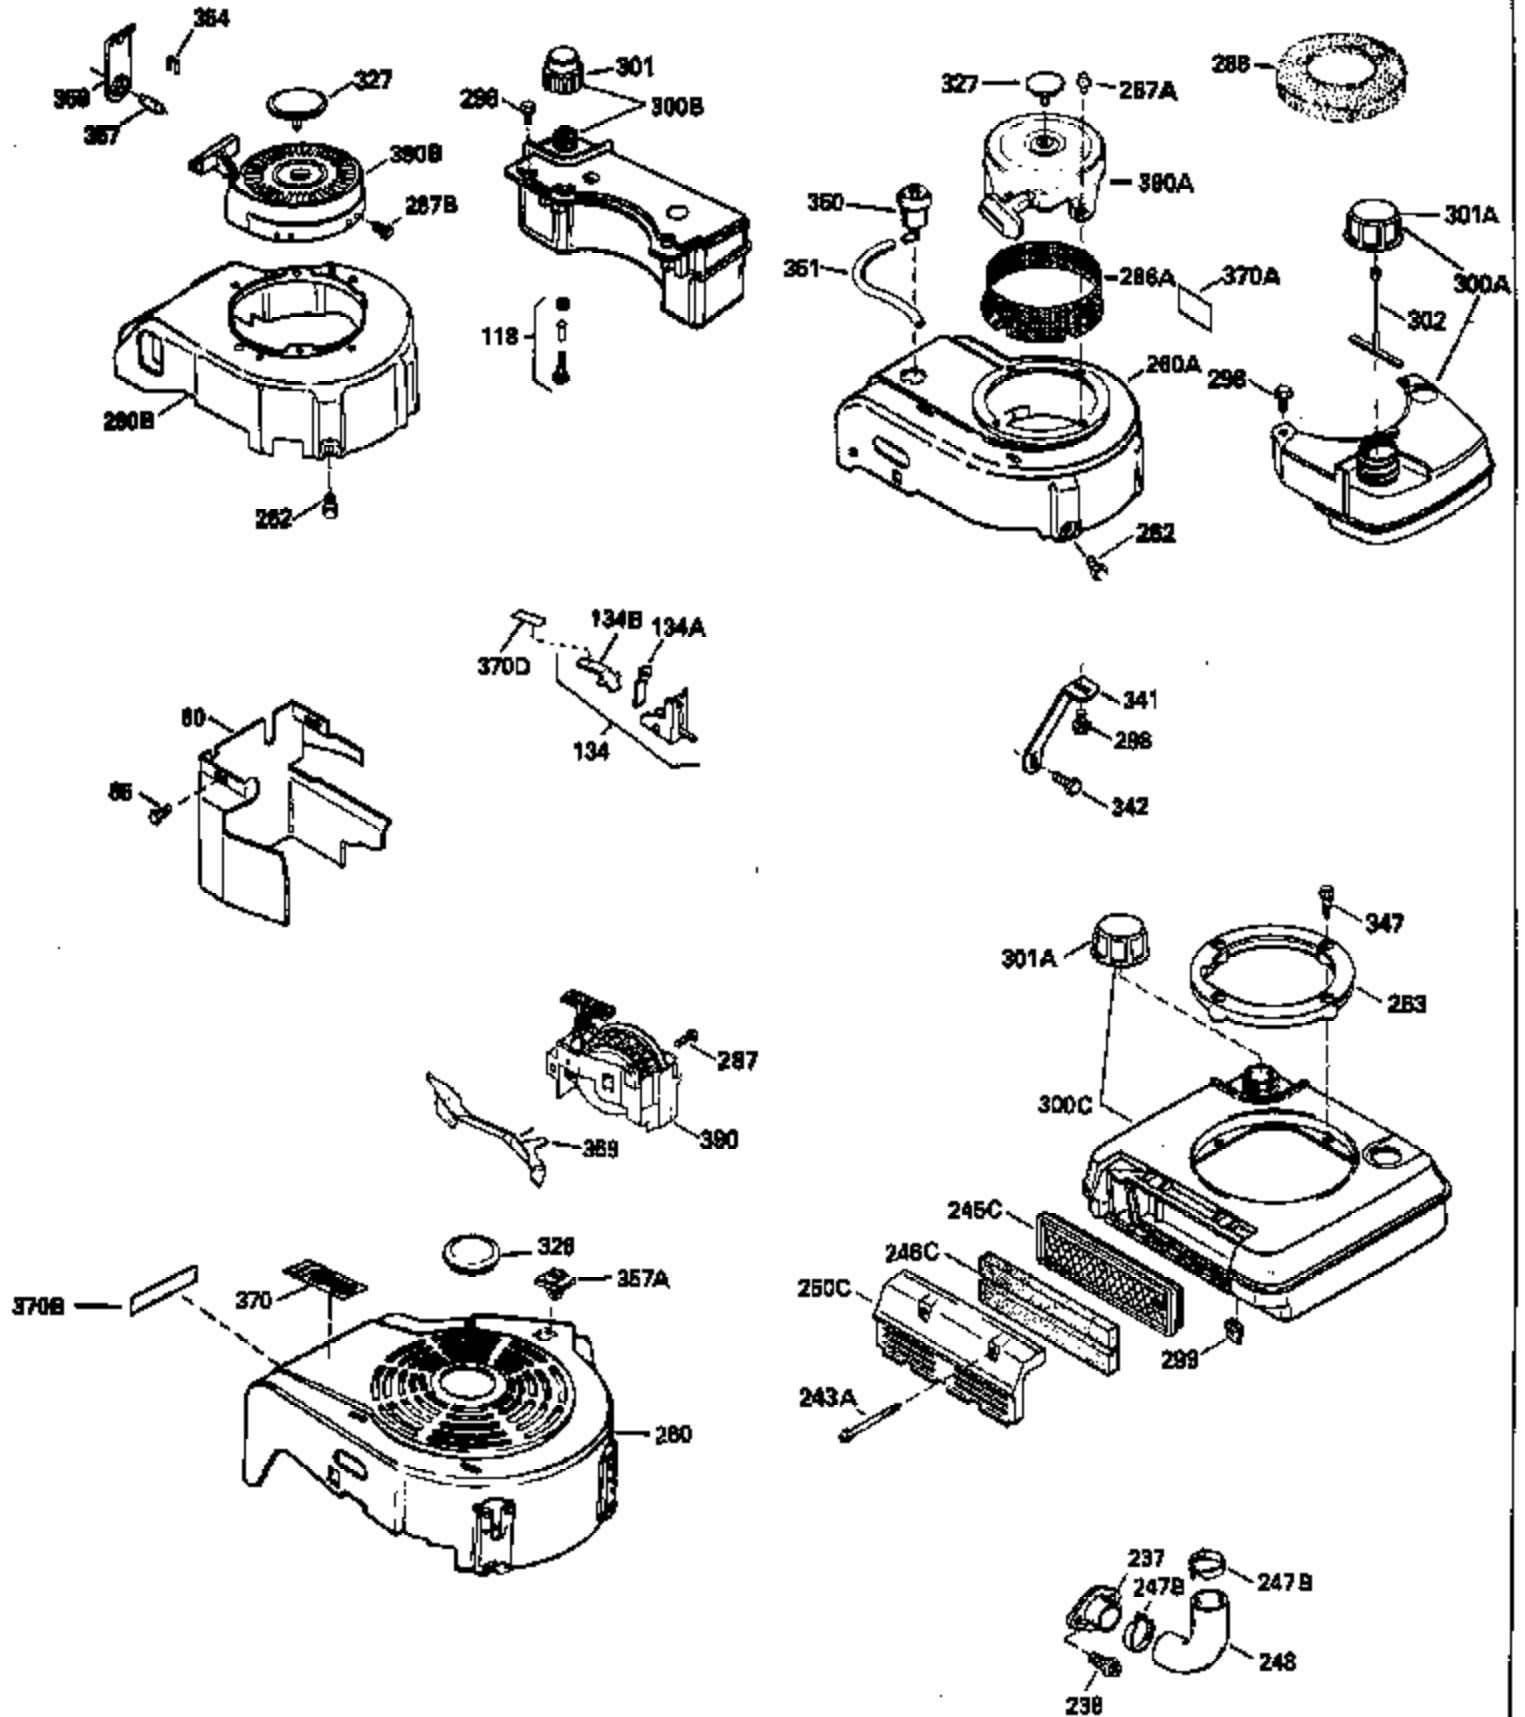

ILLUSTRATION SHOWS TYPICAL PARTS ONLY. ORDER BY PART NUMBER. PARTS NOT LISTED ARE SUPPLIED BY OEM.

Ref #	Part Number	Qty	Description
118	730194		Rope Guide Kit (Use as required with 34476 fuel tank)
238	650806		Screw, 10-32 x 5/8"
246C	35705		Filter, Pre-Air (Optional)
260A	35491		Housing, Blower
262	650831		Screw, 1/4-20 x 15/32"
287B	650884		Screw, 8-32 x 1/2"
287A	650735		Screw, 10-24 x 3/8" (Use as required)
287A			Pop Rivet, (3/16" Dia.)(Purchase locally)
301	33032		Fuel Cap
327	35932		Plug, Starter
370	550223		Decal, Name
370A	34416		Decal, Instruction
390B	590621		Rewind Starter (Refer to Division 5, Section C, page 34 or Fiche 8, Grid G-9 for breakdown)