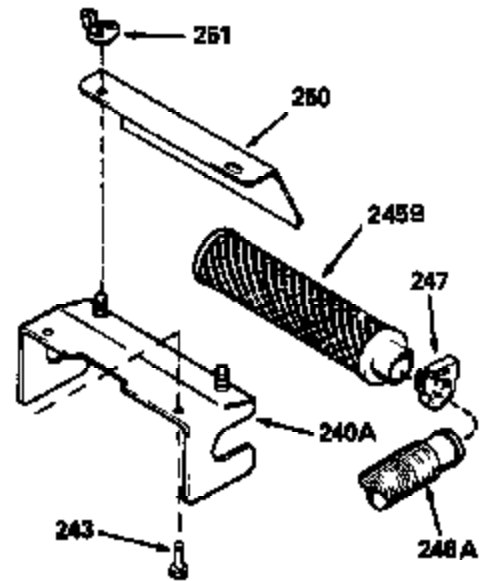

Ref #	Part Number	Qty	Description
380	632046A		Carburetor (Incl. 184) (Refer to Division 5, Section A, page A2-10 or Fiche 8, Grid F-3for breakdown)
390B	590621		Rewind Starter (Refer to Division 5, Section C, page 34 or Fiche 8, Grid G-9 for breakdown)
400	33238C		* Gasket Set (Incl. items marked *)
420	730225		SAE 30, 4-Cycle Engine Oil (Quart)

ILLUSTRATION SHOWS TYPICAL PARTS ONLY. ORDER BY PART NUMBER. PARTS NOT LISTED ARE SUPPLIED BY OEM.

Ref #	Part Number	Qty	Description
118	730194		Rope Guide Kit (Use as required with 34476 fuel tank)
238	650806		Screw, 10-32 x 5/8"
246C	35705		Filter, Pre-Air (Optional)
260A	35491		Housing, Blower
262	650831		Screw, 1/4-20 x 15/32"
287B	650884		Screw, 8-32 x 1/2"
287A	650735		Screw, 10-24 x 3/8" (Use as required)
287A			Pop Rivet, (3/16" Dia.)(Purchase locally)
301	33032		Fuel Cap
327	35932		Plug, Starter
370	550223		Decal, Name
370A	34416		Decal, Instruction
390B	590621		Rewind Starter (Refer to Division 5, Section C, page 34 or Fiche 8, Grid G-9 for breakdown)

Ref #	Part Number	Qty	Description
19	31361		Spring, Extension
69	35261		* Gasket, Mounting flange
182	6201		Screw, 1/4-28 x 7/8"
185	31384A		Pipe, Intake (Incl. 224)
186	34337		Link, Governor spring
209	30200		Screw, 10-24 x 9/16"
223	650451		Screw, 1/4-20 x 1"
238	650806		Screw, 10-32 x 5/8"
246B	35435		Filter, Pre-Air (Use as required)