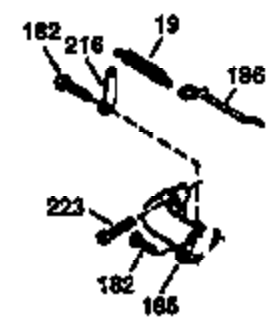

ILLUSTRATION SHOWS TYPICAL PARTS ONLY. ORDER BY PART NUMBER. PARTS NOT LISTED ARE SUPPLIED BY OEM.

Ref #	Part Number	Qty	Description
19	31386	1	Extension Spring
69	35261	1	* Mounting Flange Gasket
70	30571A	1	Mounting Flange (Incl.72,75,80 & 311)
90	611112	1	Flywheel
167	32924	1	Speed Adjusting Spring
168	650688	1	Screw, 10-32 x 1"
182	6201	2	Screw, 1/4-28 x 7/8"
185	31384A	1	Intake Pipe (Incl. 224)
186	34337	1	Governor Link
200	33152A	1	Control Bracket (Incl. 206)
201	33150	1	Override Control Bracket
209	30200	2	Screw, 10-24 x 9/16"
223	650451	2	Screw, 1/4-20 x 1"
238	650806	2	Screw, 10-32 x 5/8"
245	34340	1	Air Cleaner Filter
250	34341A	1	Air Cleaner Cover
275	35708	1	Muffler (Incl. 277)
277	650795	2	Screw, 1/4-20 x 2-1/4"