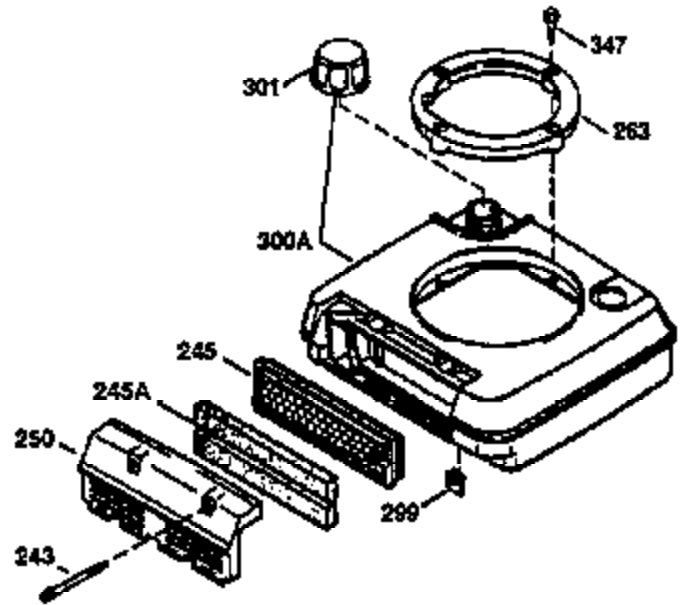

ILLUSTRATION SHOWS TYPICAL PARTS ONLY, ORDER BY PART NUMBER. PARTS NOT LISTED ARE SUPPLIED BY OEM.

Ref #	Part Number	Qty	Description
238	650806	2	Screw, 10-32 x 5/8"
239	34338	1	* Air Cleaner Gasket
245	34340	1	Air Cleaner Filter
250	34341A	1	Air Cleaner Cover
260	35491	1	Blower Housing
287	650884	2	Screw, 8-32 x 1/2"
300	32170A	1	Fuel Tank (Incl. 292 & 301)
301	33032	1	Fuel Cap
370	550223	1	Name Decal
390	590635	1	Rewind Starter