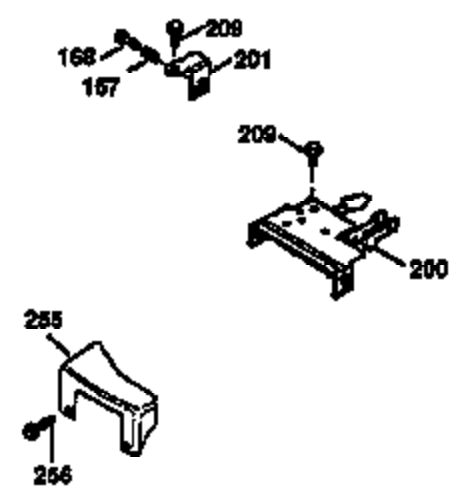

ILLUSTRATION SHOWS TYPICAL PARTS ONLY. ORDER BY PART NUMBER. PARTS NOT LISTED ARE SUPPLIED BY OEM.

Ref #	Part Number	Qty	Description
19	31386	1	Extension Spring
69	35261	1	* Mounting Flange Gasket
70	30571A	1	Mounting Flange (Incl.72,75,80 & 311)
90	611112	1	Flywheel
167	32924	1	Speed Adjusting Spring
168	650688	1	Screw, 10-32 x 1"
182	6201	2	Screw, 1/4-28 x 7/8"
185	31384A	1	Intake Pipe (Incl. 224)
186	34337	1	Governor Link
200	33152A	1	Control Bracket (Incl. 206)
201	33150	1	Override Control Bracket
209	30200	2	Screw, 10-24 x 9/16"
223	650451	2	Screw, 1/4-20 x 1"
238	650806	2	Screw, 10-32 x 5/8"
245	34340	1	Air Cleaner Filter
250	34341A	1	Air Cleaner Cover
275	35708	1	Muffler (Incl. 277)
277	650795	2	Screw, 1/4-20 x 2-1/4"