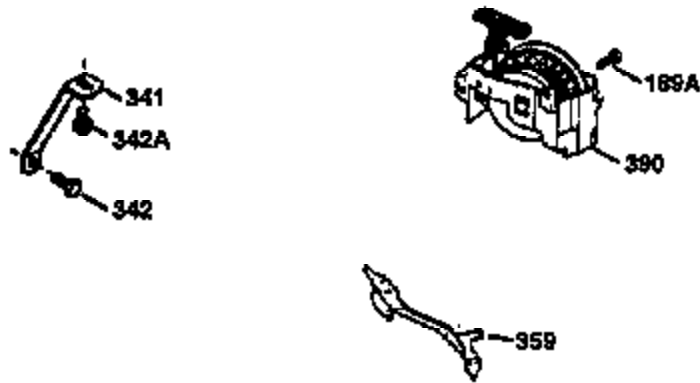

ILLUSTRATION SHOWS TYPICAL PARTS ONLY, ORDER BY PART NUMBER. PARTS NOT LISTED ARE SUPPLIED BY OEM.

Ref #	Part Number	Qty	Description
238	650806	2	Screw, 10-32 x 5/8"
239	34338	1	* Air Cleaner Gasket
245	34340	1	Air Cleaner Filter
250	34341A	1	Air Cleaner Cover
260	35491	1	Blower Housing
287	650884	2	Screw, 8-32 x 1/2"
300	32170A	1	Fuel Tank (Incl. 292 & 301)
301	33032	1	Fuel Cap
370	550223	1	Name Decal
390	590635	1	Rewind Starter