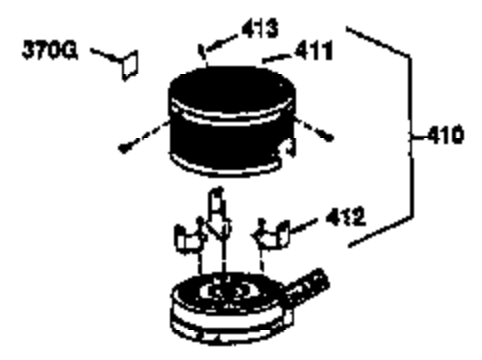

ILLUSTRATION SHOWS TYPICAL PARTS ONLY. ORDER BY PART NUMBER. PARTS NOT LISTED ARE SUPPLIED BY OEM.

Ref #	Part Number	Qty	Description
19	31386	1	Extension Spring
69	35261	1	* Mounting Flange Gasket
70	30571A	1	Mounting Flange (Incl.72,75,80 & 311)
90	611112	1	Flywheel
167	32924	1	Speed Adjusting Spring
168	650688	1	Screw, 10-32 x 1"
182	6201	2	Screw, 1/4-28 x 7/8"
185	31384A	1	Intake Pipe (Incl. 224)
186	34337	1	Governor Link
200	33152A	1	Control Bracket (Incl. 206)
201	33150	1	Override Control Bracket
209	30200	2	Screw, 10-24 x 9/16"
223	650451	2	Screw, 1/4-20 x 1"
238	650806	2	Screw, 10-32 x 5/8"
245	34340	1	Air Cleaner Filter
250	34341A	1	Air Cleaner Cover
275	35708	1	Muffler (Incl. 277)
277	650795	2	Screw, 1/4-20 x 2-1/4"