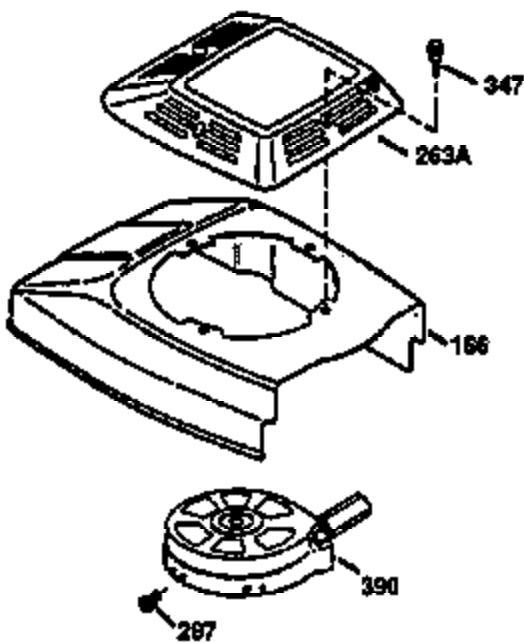

ILLUSTRATION SHOWS TYPICAL PARTS ONLY, ORDER BY PART NUMBER. PARTS NOT LISTED ARE SUPPLIED BY OEM.

Ref #	Part Number	Qty	Description
238	650806	2	Screw, 10-32 x 5/8"
239	34338	1	* Air Cleaner Gasket
245	34340	1	Air Cleaner Filter
250	34341A	1	Air Cleaner Cover
260	35491	1	Blower Housing
287	650884	2	Screw, 8-32 x 1/2"
300	32170A	1	Fuel Tank (Incl. 292 & 301)
301	33032	1	Fuel Cap
370	550223	1	Name Decal
390	590635	1	Rewind Starter