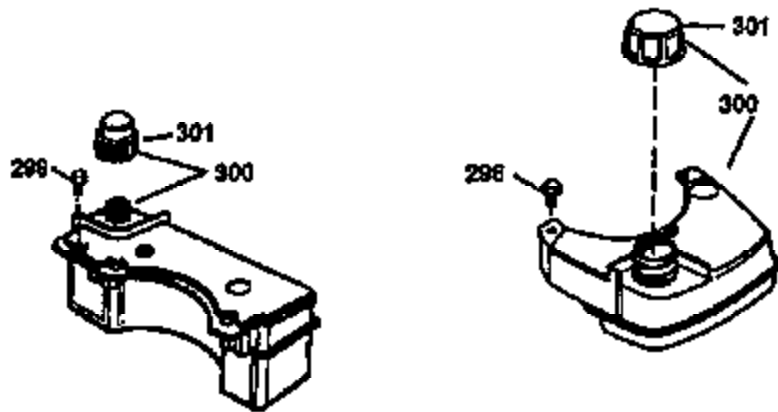

ILLUSTRATION SHOWS TYPICAL PARTS ONLY, ORDER BY PART NUMBER. PARTS NOT LISTED ARE SUPPLIED BY OEM.

Ref #	Part Number	Qty	Description
238	650806	2	Screw, 10-32 x 5/8"
239	34338	1	* Air Cleaner Gasket
245	34340	1	Air Cleaner Filter
250	34341A	1	Air Cleaner Cover
260	35491	1	Blower Housing
287	650884	2	Screw, 8-32 x 1/2"
300	32170A	1	Fuel Tank (Incl. 292 & 301)
301	33032	1	Fuel Cap
370	550223	1	Name Decal
390	590635	1	Rewind Starter