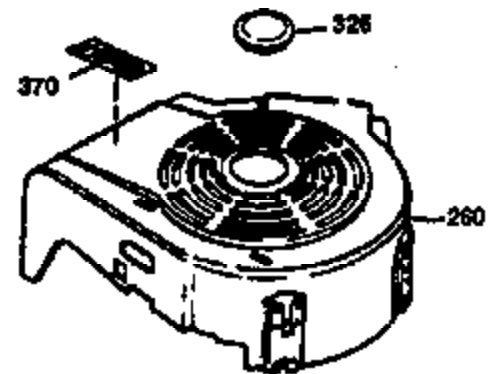

ILLUSTRATION SHOWS TYPICAL PARTS ONLY, ORDER BY PART NUMBER. PARTS NOT LISTED ARE SUPPLIED BY OEM.

Ref #	Part Number	Qty	Description
238	650806	2	Screw, 10-32 x 5/8"
239	34338	1	* Air Cleaner Gasket
245	34340	1	Air Cleaner Filter
250	34341A	1	Air Cleaner Cover
260	35491	1	Blower Housing
287	650884	2	Screw, 8-32 x 1/2"
300	32170A	1	Fuel Tank (Incl. 292 & 301)
301	33032	1	Fuel Cap
370	550223	1	Name Decal
390	590635	1	Rewind Starter