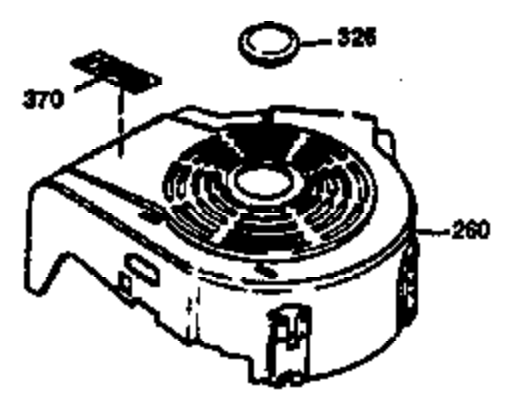

ILLUSTRATION SHOWS TYPICAL PARTS ONLY, ORDER BY PART NUMBER. PARTS NOT LISTED ARE SUPPLIED BY OEM.

Ref #	Part Number	Qty	Description
239	34338	1	* Air Cleaner Gasket
243	650806	2	Screw, 10-32 x 5/8"
245	34340	1	Air Cleaner Filter
250	34341B	1	Air Cleaner Cover
260	35491	1	Blower Housing
287	650884	2	Screw, 8-32 x 1/2"
300	32170B	1	Fuel Tank (Incl. 292 & 301)
301	33032	1	Fuel Cap
370	34346	1	Instruction Decal
390	590688	1	Rewind Starter