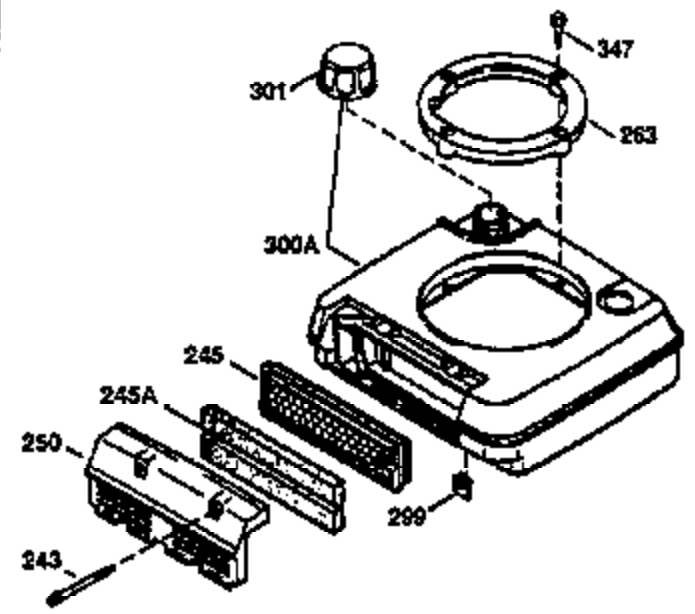

ILLUSTRATION SHOWS TYPICAL PARTS ONLY, ORDER BY PART NUMBER. PARTS NOT LISTED ARE SUPPLIED BY OEM.

Ref #	Part Number	Qty	Description
239	34338	1	* Air Cleaner Gasket
243	650806	2	Screw, 10-32 x 5/8"
245	34340	1	Air Cleaner Filter
250	34341B	1	Air Cleaner Cover
260	35491	1	Blower Housing
287	650884	2	Screw, 8-32 x 1/2"
300	32170B	1	Fuel Tank (Incl. 292 & 301)
301	33032	1	Fuel Cap
370	34346	1	Instruction Decal
390	590688	1	Rewind Starter