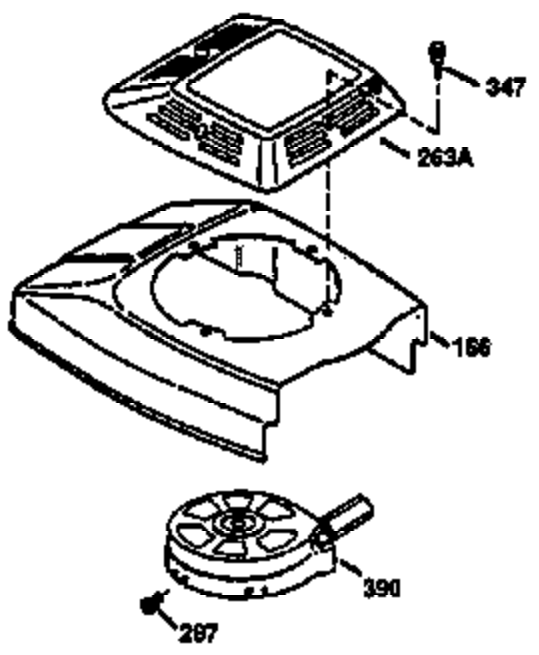

ILLUSTRATION SHOWS TYPICAL PARTS ONLY, ORDER BY PART NUMBER. PARTS NOT LISTED ARE SUPPLIED BY OEM.

Ref #	Part Number	Qty	Description
239	34338	1	* Air Cleaner Gasket
243	650806	2	Screw, 10-32 x 5/8"
245	34340	1	Air Cleaner Filter
250	34341B	1	Air Cleaner Cover
260	35491	1	Blower Housing
287	650884	2	Screw, 8-32 x 1/2"
300	32170B	1	Fuel Tank (Incl. 292 & 301)
301	33032	1	Fuel Cap
370	34346	1	Instruction Decal
390	590688	1	Rewind Starter