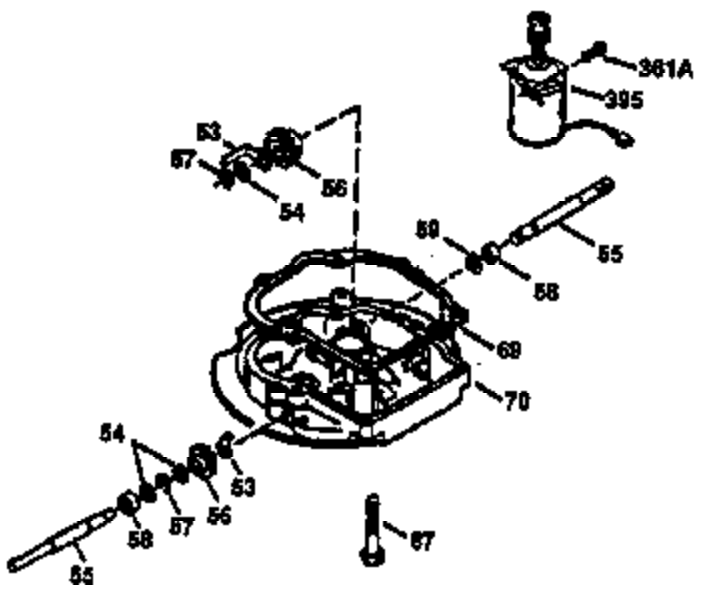

ILLUSTRATION SHOWS TYPICAL PARTS ONLY. ORDER BY PART NUMBER. PARTS NOT LISTED ARE SUPPLIED BY OEM.

Ref #	Part Number	Qty	Description
19	31386	1	Extension Spring
69	35261	1	* Mounting Flange Gasket
70	35651B	1	Mounting Flange (Incl.72,75 & 80)
90	611123	1	Flywheel
167	32924	1	Speed Adjusting Spring
168	650688	1	Screw, 10-32 x 1"
182	6201	2	Screw, 1/4-28 x 7/8"
185	31384A	1	Intake Pipe (Incl. 224)
186	34337	1	Governor Link
200	33155A	1	Control Bracket (Incl. 206)
201	33150	1	Override Control Bracket
209	30200	2	Screw, 10-24 x 9/16"
223	650451	2	Screw, 1/4-20 x 1"
238	650806	2	Screw, 10-32 x 5/8"
245	34340	1	Air Cleaner Filter
250	34341A	1	Air Cleaner Cover
275	35708	1	Muffler (Incl. 277)
277	650795	2	Screw, 1/4-20 x 2-1/4"