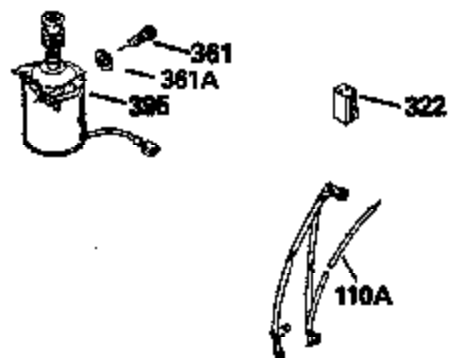

Ref #	Part Number	Qty	Description
189	650839		Screw, 1/4-20 x 3/8"
190	35831		Lever, Brake
191	35041A		Bracket Assy., S.E. Brake (Incl. 195)
194	32309		Ring, Retaining
195	610973		Terminal Assy.
210	27793		Clip, Conduit
211	28942		Screw, 10-32 x 3/8"
274	26754A		* Gasket, Exhaust (Use as required)
275B	35708		Muffler (Incl. 277)
277	650795		Screw, 1/4-20 x 2-1/4"
277A	30063		Screw, 1/4-20 x 1/2" (Use as required)
370F	34387		Decal, Instruction (Optional)
415	730162		Muffler Adap.Kit(Incl.274,277A)(Use a s req.)
430	730574		Debris Screen Kit (Incl. 370F,431-433)(Opt.)
431	35596		Screen, Debris (Optional)
432	35597		Bracket, Debris screen (Optional)
433	650910		Screw, 8-32 x 1/4" (Optional)