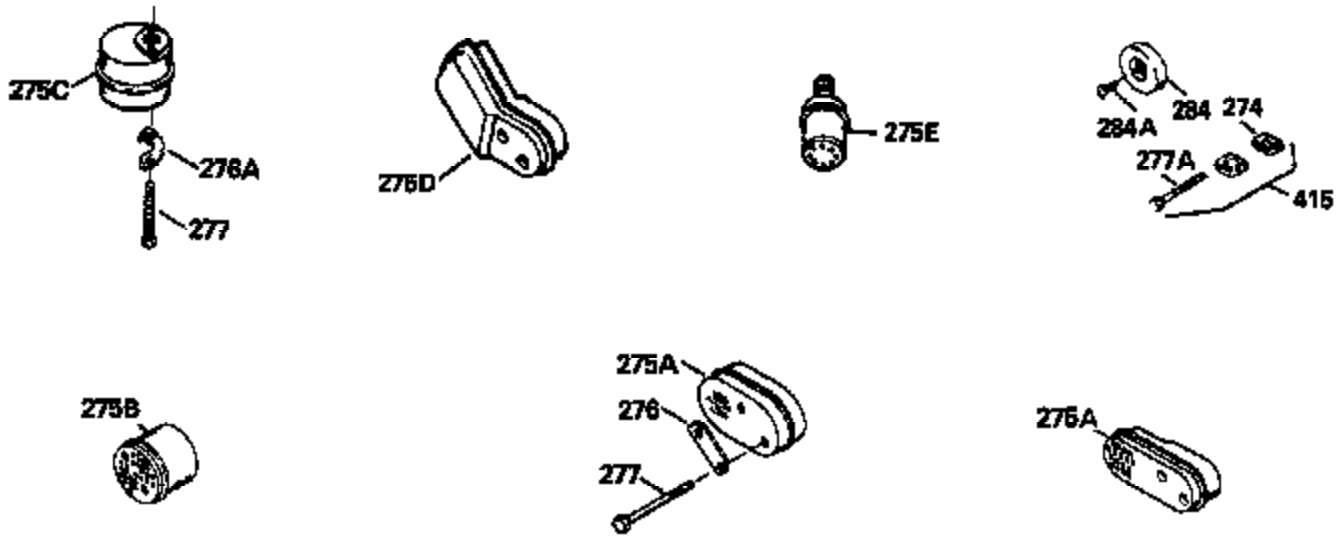

Ref #	Part Number	Qty	Description
189	650839		Screw, 1/4-20 x 3/8"
190	35831		Lever, Brake
191	35041A		Bracket Assy., S.E. Brake (Incl. 195)
194	32309		Ring, Retaining
195	610973		Terminal Assy.
210	27793		Clip, Conduit
211	28942		Screw, 10-32 x 3/8"
274	26754A		* Gasket, Exhaust (Use as required)
275B	35708		Muffler (Incl. 277)
277	650795		Screw, 1/4-20 x 2-1/4"
277A	30063		Screw, 1/4-20 x 1/2" (Use as required)
370F	34387		Decal, Instruction (Optional)
415	730162		Muffler Adap.Kit(Incl.274,277A)(Use a s req.)
430	730574		Debris Screen Kit (Incl. 370F,431-433)(Opt.)
431	35596		Screen, Debris (Optional)
432	35597		Bracket, Debris screen (Optional)
433	650910		Screw, 8-32 x 1/4" (Optional)