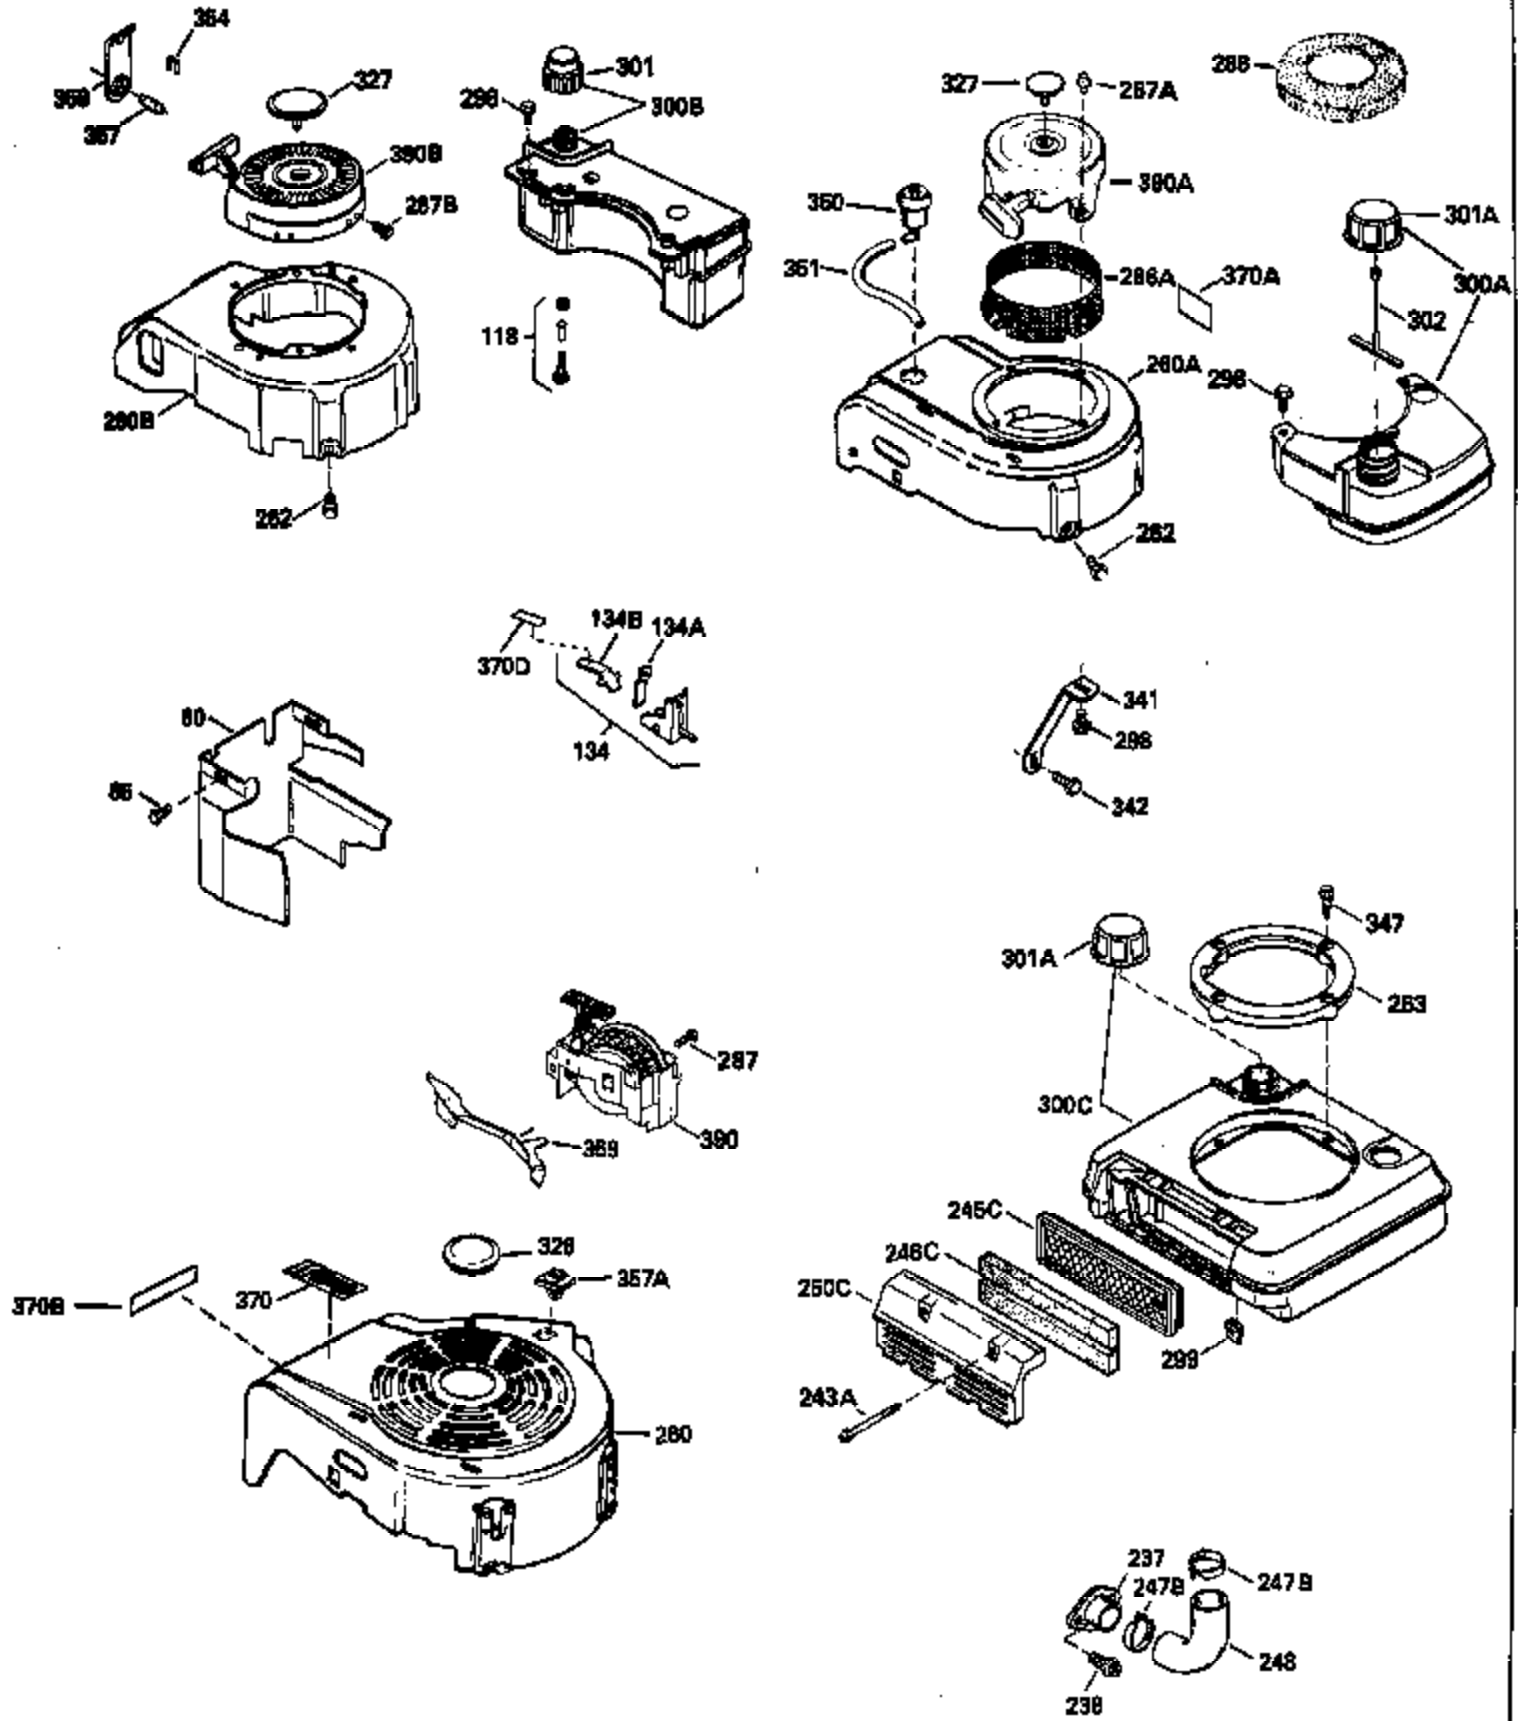

ILLUSTRATION SHOWS TYPICAL PARTS ONLY. ORDER BY PART NUMBER. PARTS NOT LISTED ARE SUPPLIED BY OEM.

Ref #	Part Number	Qty	Description
118	730194		Rope Guide Kit (Use as required with 34476 fuel tank)
238	650806		Screw, 10-32 x 5/8"
246C	35705		Filter, Pre-Air (Optional)
260B	35484		Housing, Blower
262	650831		Screw, 1/4-20 x 15/32"
287A	650735		Screw, 10-24 x 3/8" (Use as required)
287A			Pop Rivet, (3/16" Dia.)(Purchase locally)
287B	650884		Screw, 8-32 x 1/2"
298	28763		Screw, 10-32 x 35/64"
300B	34476		Fuel Tank (Incl. 292 & 301)
301	33032		Fuel Cap
327	35932		Plug, Starter
370	550223		Decal, Name
370A	34346		Decal, Instruction
390B	590621		Rewind Starter (Refer to Division 5, Section C, page 34 or Fiche 8, Grid G-9 for breakdown)