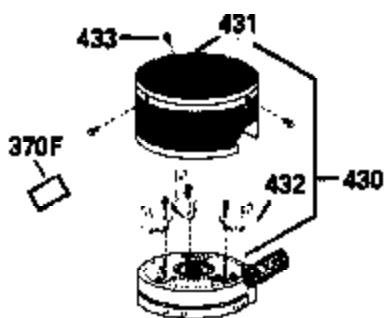

Ref #	Part Number	Qty	Description
189	650839		Screw, 1/4-20 x 3/8"
190	35831		Lever, Brake
191	35041A		Bracket Assy., S.E. Brake (Incl. 195)
194	32309		Ring, Retaining
195	610973		Terminal Assy.
210	27793		Clip, Conduit
211	28942		Screw, 10-32 x 3/8"
274	26754A		* Gasket, Exhaust (Use as required)
275B	35708		Muffler (Incl. 277)
277	650795		Screw, 1/4-20 x 2-1/4"
277A	30063		Screw, 1/4-20 x 1/2" (Use as required)
370F	34387		Decal, Instruction (Optional)
415	730162		Muffler Adap.Kit(Incl.274,277A)(Use a s req.)
430	730574		Debris Screen Kit (Incl. 370F,431-433)(Opt.)
431	35596		Screen, Debris (Optional)
432	35597		Bracket, Debris screen (Optional)
433	650910		Screw, 8-32 x 1/4" (Optional)