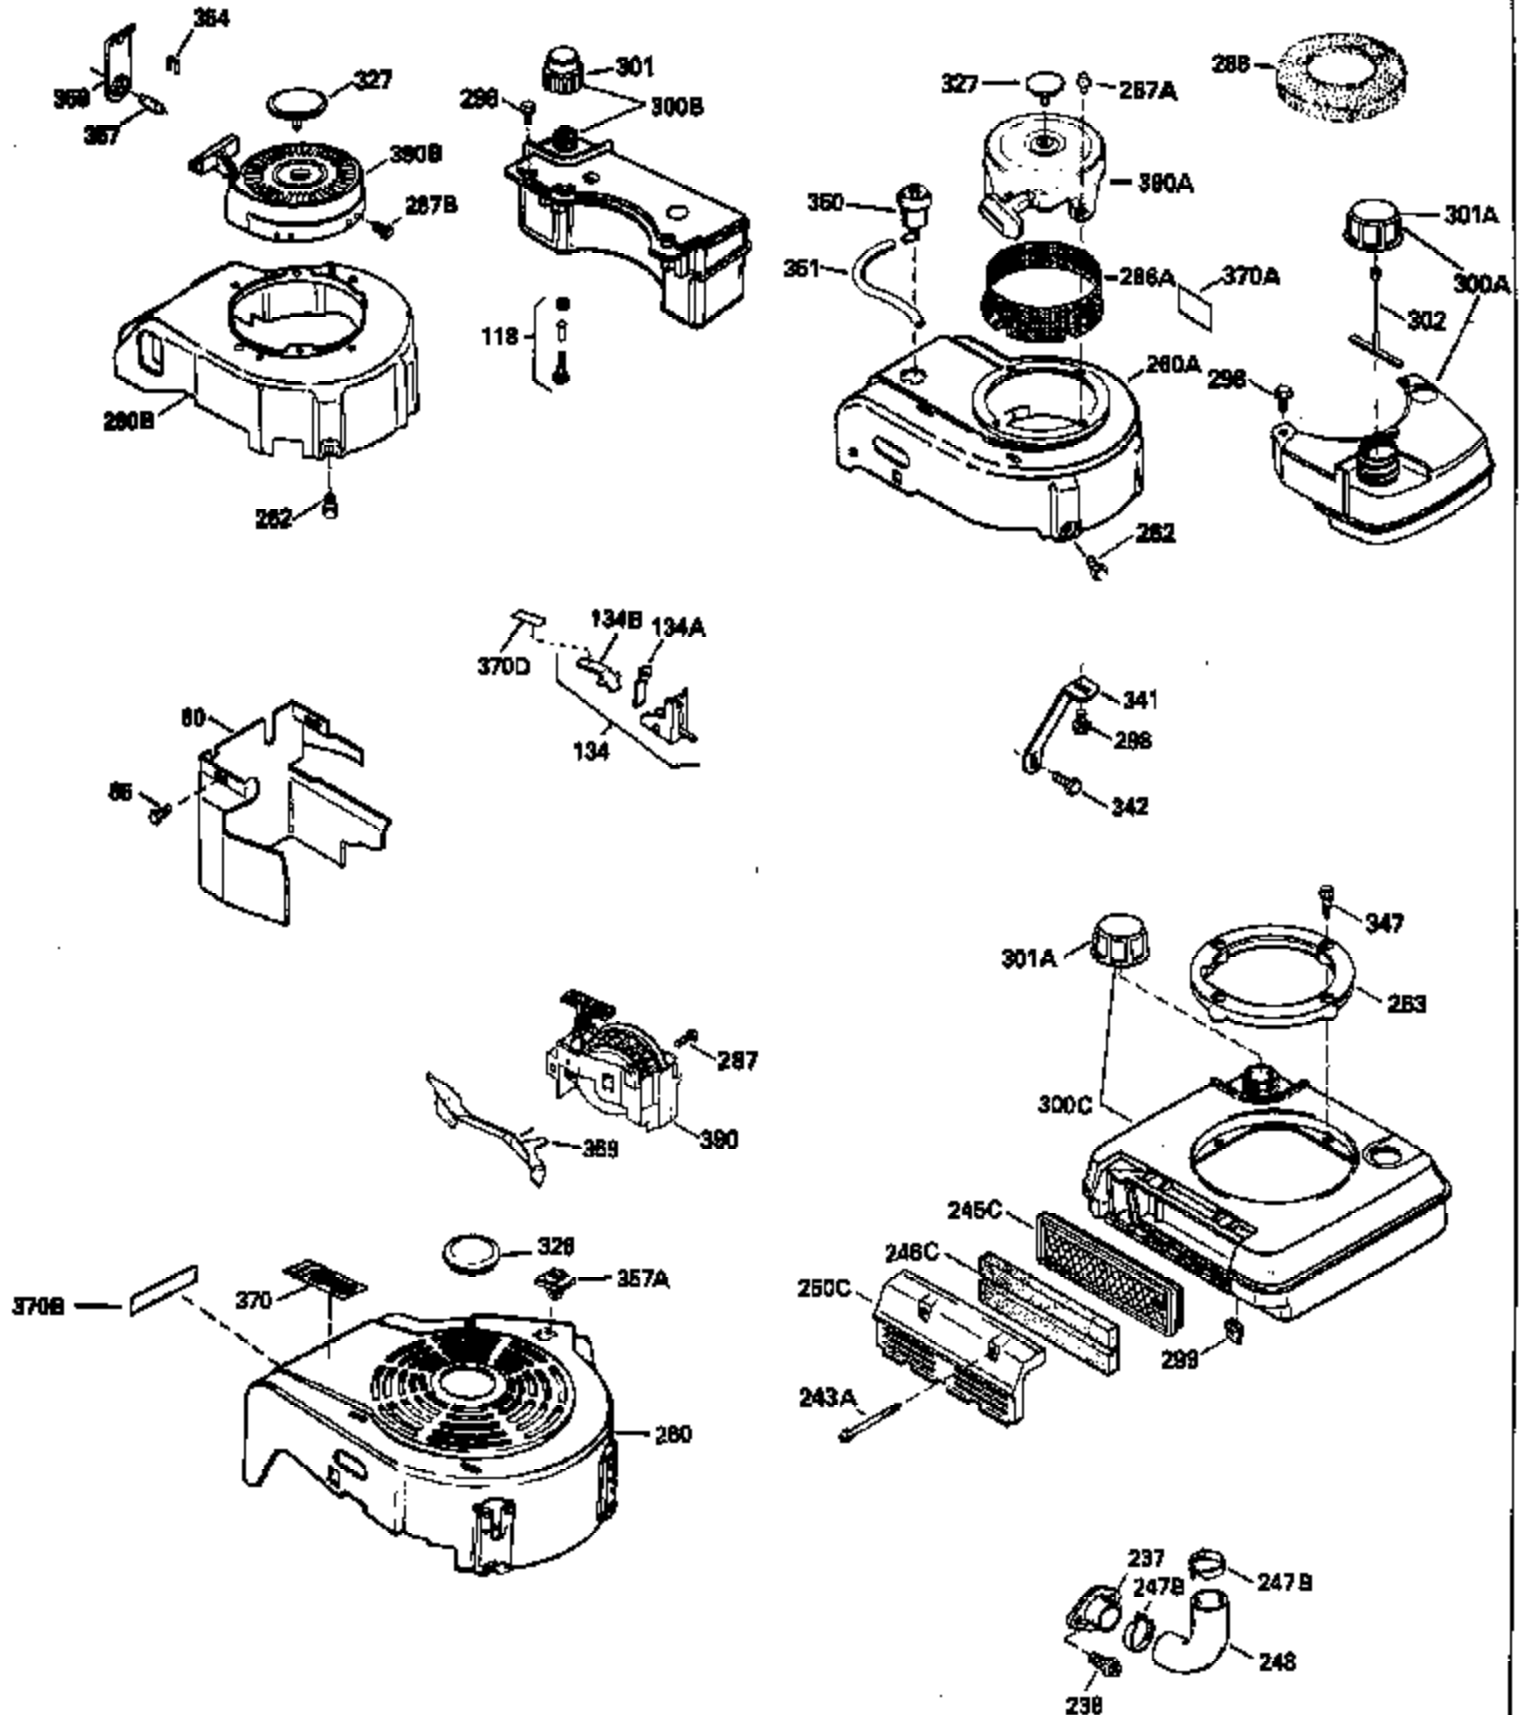

ILLUSTRATION SHOWS TYPICAL PARTS ONLY. ORDER BY PART NUMBER. PARTS NOT LISTED ARE SUPPLIED BY OEM.

Ref #	Part Number	Qty	Description
118	730194		Rope Guide Kit (Use as required with 34476 fuel tank)
238	650806		Screw, 10-32 x 5/8"
246C	35705		Filter, Pre-Air (Optional)
260A	35491		Housing, Blower
262	650831		Screw, 1/4-20 x 15/32"
287A	650735		Screw, 10-24 x 3/8" (Use as required)
287A			Pop Rivet, (3/16" Dia.)(Purchase locally)
287B	650884		Screw, 8-32 x 1/2"
301	33032		Fuel Cap
327	35932		Plug, Starter
370A	34416		Decal, Instruction
390B	590621		Rewind Starter (Refer to Division 5, Section C, page 34 or Fiche 8, Grid G-9 for breakdown)