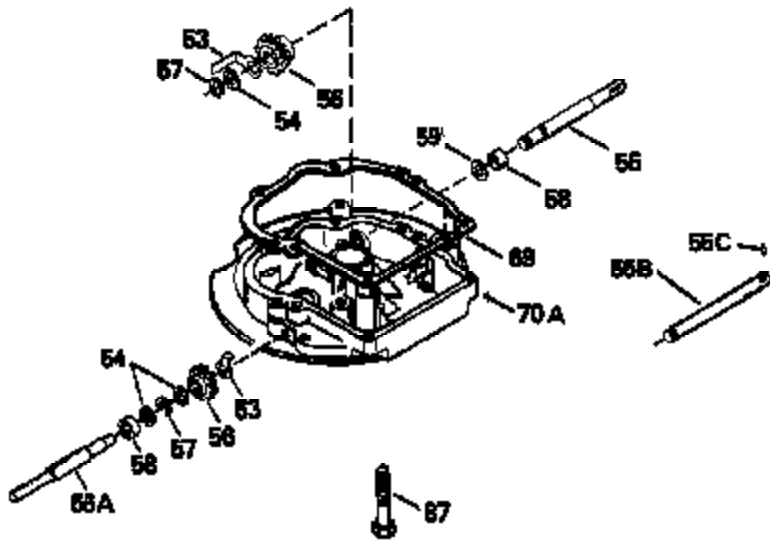

Ref #	Part Number	Qty	Description
380	632046A		Carburetor (Incl. 184) (Refer to Division 5, Section A, page A2-10 or Fiche 8, Grid F-3for breakdown)
390B	590621		Rewind Starter (Refer to Division 5, Section C, page 34 or Fiche 8, Grid G-9 for breakdown)
400	33238C		* Gasket Set (Incl. items marked *)
420	730225		SAE 30, 4-Cycle Engine Oil (Quart)

ILLUSTRATION SHOWS TYPICAL PARTS ONLY. ORDER BY PART NUMBER. PARTS NOT LISTED ARE SUPPLIED BY OEM.

Ref #	Part Number	Qty	Description
118	730194		Rope Guide Kit (Use as required with 34476 fuel tank)
238	650806		Screw, 10-32 x 5/8"
246C	35705		Filter, Pre-Air (Optional)
260A	35491		Housing, Blower
262	650831		Screw, 1/4-20 x 15/32"
287A	650735		Screw, 10-24 x 3/8" (Use as required)
287A			Pop Rivet, (3/16" Dia.)(Purchase locally)
287B	650884		Screw, 8-32 x 1/2"
301	33032		Fuel Cap
327	35932		Plug, Starter
370A	34416		Decal, Instruction
390B	590621		Rewind Starter (Refer to Division 5, Section C, page 34 or Fiche 8, Grid G-9 for breakdown)

Ref #	Part Number	Qty	Description
189	650839		Screw, 1/4-20 x 3/8"
190	35831		Lever, Brake
191	35015B		Bracket Assy., S.E. Brake (Incl. 195)
194	32309		Ring, Retaining
195	610973		Terminal Assy.
210	27793		Clip, Conduit
211	28942		Screw, 10-32 x 3/8"
274	26754A		* Gasket, Exhaust (Use as required)
277	650795		Screw, 1/4-20 x 2-1/4"
277A	30063		Screw, 1/4-20 x 1/2" (Use as required )
370F	34387		Decal, Instruction (Optional)
415	730162		Muffler Adap.Kit(Incl.274,277A)(Use a s req.)
430	730574		Debris Screen Kit (Incl. 370F,431-433 )(Opt.)
431	35596		Screen, Debris (Optional)
432	35597		Bracket, Debris screen (Optional)
433	650910		Screw, 8-32 x 1/4" (Optional)

Ref #	Part Number	Qty	Description
19	31361		Spring, Extension
69	35261		* Gasket, Mounting flange
182	6201		Screw, 1/4-28 x 7/8"
185	31384A		Pipe, Intake (Incl. 224)
186	34337		Link, Governor spring
209	30200		Screw, 10-24 x 9/16"
223	650451		Screw, 1/4-20 x 1"
238	650806		Screw, 10-32 x 5/8"
246B	35435		Filter, Pre-Air (Use as required)