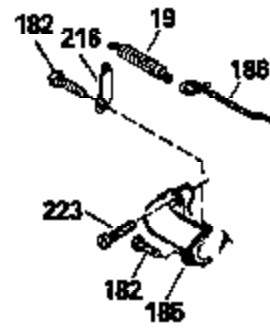

Ref #	Part Number	Qty	Description
380	632046A		Carburetor (Incl. 184) (Refer to Division 5, Section A, page A2-10 or Fiche 8, Grid F-3for breakdown)
390B	590621		Rewind Starter (Refer to Division 5, Section C, page 34 or Fiche 8, Grid G-9 for breakdown)
400	33238C		* Gasket Set (Incl. items marked *)
420	730225		SAE 30, 4-Cycle Engine Oil (Quart)

ILLUSTRATION SHOWS TYPICAL PARTS ONLY. ORDER BY PART NUMBER. PARTS NOT LISTED ARE SUPPLIED BY OEM.

Ref #	Part Number	Qty	Description
118	730194		Rope Guide Kit (Use as required with 34476 fuel tank)
238	650806		Screw, 10-32 x 5/8"
246C	35705		Filter, Pre-Air (Optional)
260A	35491		Housing, Blower
262	650831		Screw, 1/4-20 x 15/32"
287A	650735		Screw, 10-24 x 3/8" (Use as required)
287A			Pop Rivet, (3/16" Dia.)(Purchase locally)
287B	650884		Screw, 8-32 x 1/2"
301	33032		Fuel Cap
327	35932		Plug, Starter
370A	34416		Decal, Instruction
390B	590621		Rewind Starter (Refer to Division 5, Section C, page 34 or Fiche 8, Grid G-9 for breakdown)

Ref #	Part Number	Qty	Description
189	650839		Screw, 1/4-20 x 3/8"
190	35831		Lever, Brake
191	35015B		Bracket Assy., S.E. Brake (Incl. 195)
194	32309		Ring, Retaining
195	610973		Terminal Assy.
210	27793		Clip, Conduit
211	28942		Screw, 10-32 x 3/8"
274	26754A		* Gasket, Exhaust (Use as required)
277	650795		Screw, 1/4-20 x 2-1/4"
277A	30063		Screw, 1/4-20 x 1/2" (Use as required )
370F	34387		Decal, Instruction (Optional)
415	730162		Muffler Adap.Kit(Incl.274,277A)(Use a s req.)
430	730574		Debris Screen Kit (Incl. 370F,431-433 )(Opt.)
431	35596		Screen, Debris (Optional)
432	35597		Bracket, Debris screen (Optional)
433	650910		Screw, 8-32 x 1/4" (Optional)

Ref #	Part Number	Qty	Description
19	31361		Spring, Extension
69	35261		* Gasket, Mounting flange
182	6201		Screw, 1/4-28 x 7/8"
185	31384A		Pipe, Intake (Incl. 224)
186	34337		Link, Governor spring
209	30200		Screw, 10-24 x 9/16"
223	650451		Screw, 1/4-20 x 1"
238	650806		Screw, 10-32 x 5/8"
246B	35435		Filter, Pre-Air (Use as required)