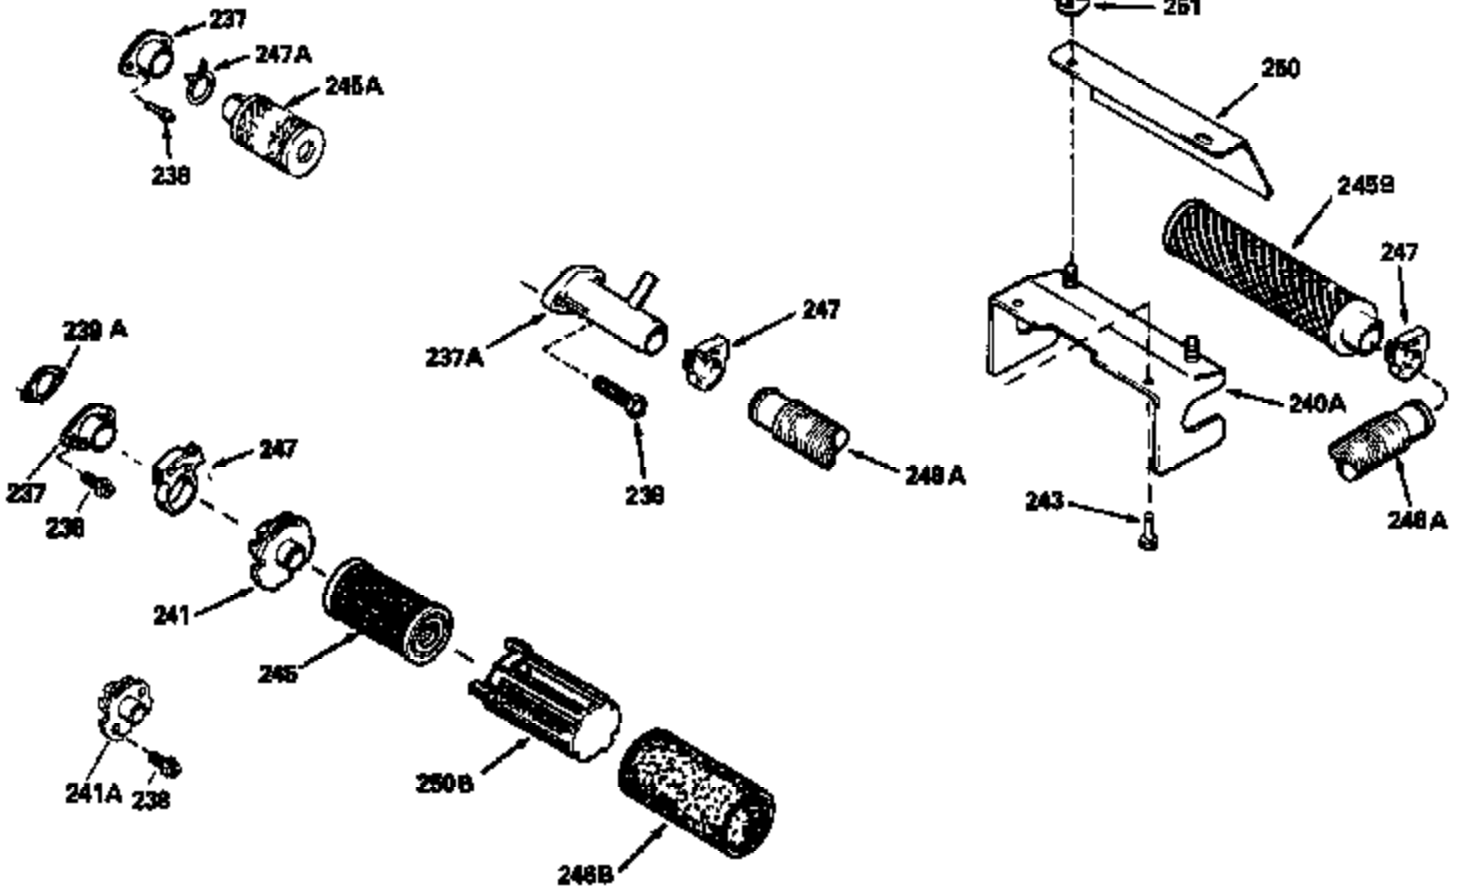

Ref #	Part Number	Qty	Description
380	632046A		Carburetor (Incl. 184) (Refer to Division 5, Section A, page A2-10 or Fiche 8, Grid F-3for breakdown)
390B	590621		Rewind Starter (Refer to Division 5, Section C, page 34 or Fiche 8, Grid G-9 for breakdown)
400	33238C		* Gasket Set (Incl. items marked *)
420	730225		SAE 30, 4-Cycle Engine Oil (Quart)

ILLUSTRATION SHOWS TYPICAL PARTS ONLY. ORDER BY PART NUMBER. PARTS NOT LISTED ARE SUPPLIED BY OEM.

Ref #	Part Number	Qty	Description
118	730194		Rope Guide Kit (Use as required with 34476 fuel tank)
238	650806		Screw, 10-32 x 5/8"
246C	35705		Filter, Pre-Air (Optional)
260A	35491		Housing, Blower
262	650831		Screw, 1/4-20 x 15/32"
287A	650735		Screw, 10-24 x 3/8" (Use as required)
287A			Pop Rivet, (3/16" Dia.)(Purchase locally)
287B	650884		Screw, 8-32 x 1/2"
301	33032		Fuel Cap
327	35932		Plug, Starter
370A	34416		Decal, Instruction
390B	590621		Rewind Starter (Refer to Division 5, Section C, page 34 or Fiche 8, Grid G-9 for breakdown)

Ref #	Part Number	Qty	Description
189	650839		Screw, 1/4-20 x 3/8"
190	35831		Lever, Brake
191	35015B		Bracket Assy., S.E. Brake (Incl. 195)
194	32309		Ring, Retaining
195	610973		Terminal Assy.
210	27793		Clip, Conduit
211	28942		Screw, 10-32 x 3/8"
274	26754A		* Gasket, Exhaust (Use as required)
277	650795		Screw, 1/4-20 x 2-1/4"
277A	30063		Screw, 1/4-20 x 1/2" (Use as required )
370F	34387		Decal, Instruction (Optional)
415	730162		Muffler Adap.Kit(Incl.274,277A)(Use a s req.)
430	730574		Debris Screen Kit (Incl. 370F,431-433 )(Opt.)
431	35596		Screen, Debris (Optional)
432	35597		Bracket, Debris screen (Optional)
433	650910		Screw, 8-32 x 1/4" (Optional)

Ref #	Part Number	Qty	Description
19	31361		Spring, Extension
69	35261		* Gasket, Mounting flange
182	6201		Screw, 1/4-28 x 7/8"
185	31384A		Pipe, Intake (Incl. 224)
186	34337		Link, Governor spring
209	30200		Screw, 10-24 x 9/16"
223	650451		Screw, 1/4-20 x 1"
238	650806		Screw, 10-32 x 5/8"
246B	35435		Filter, Pre-Air (Use as required)