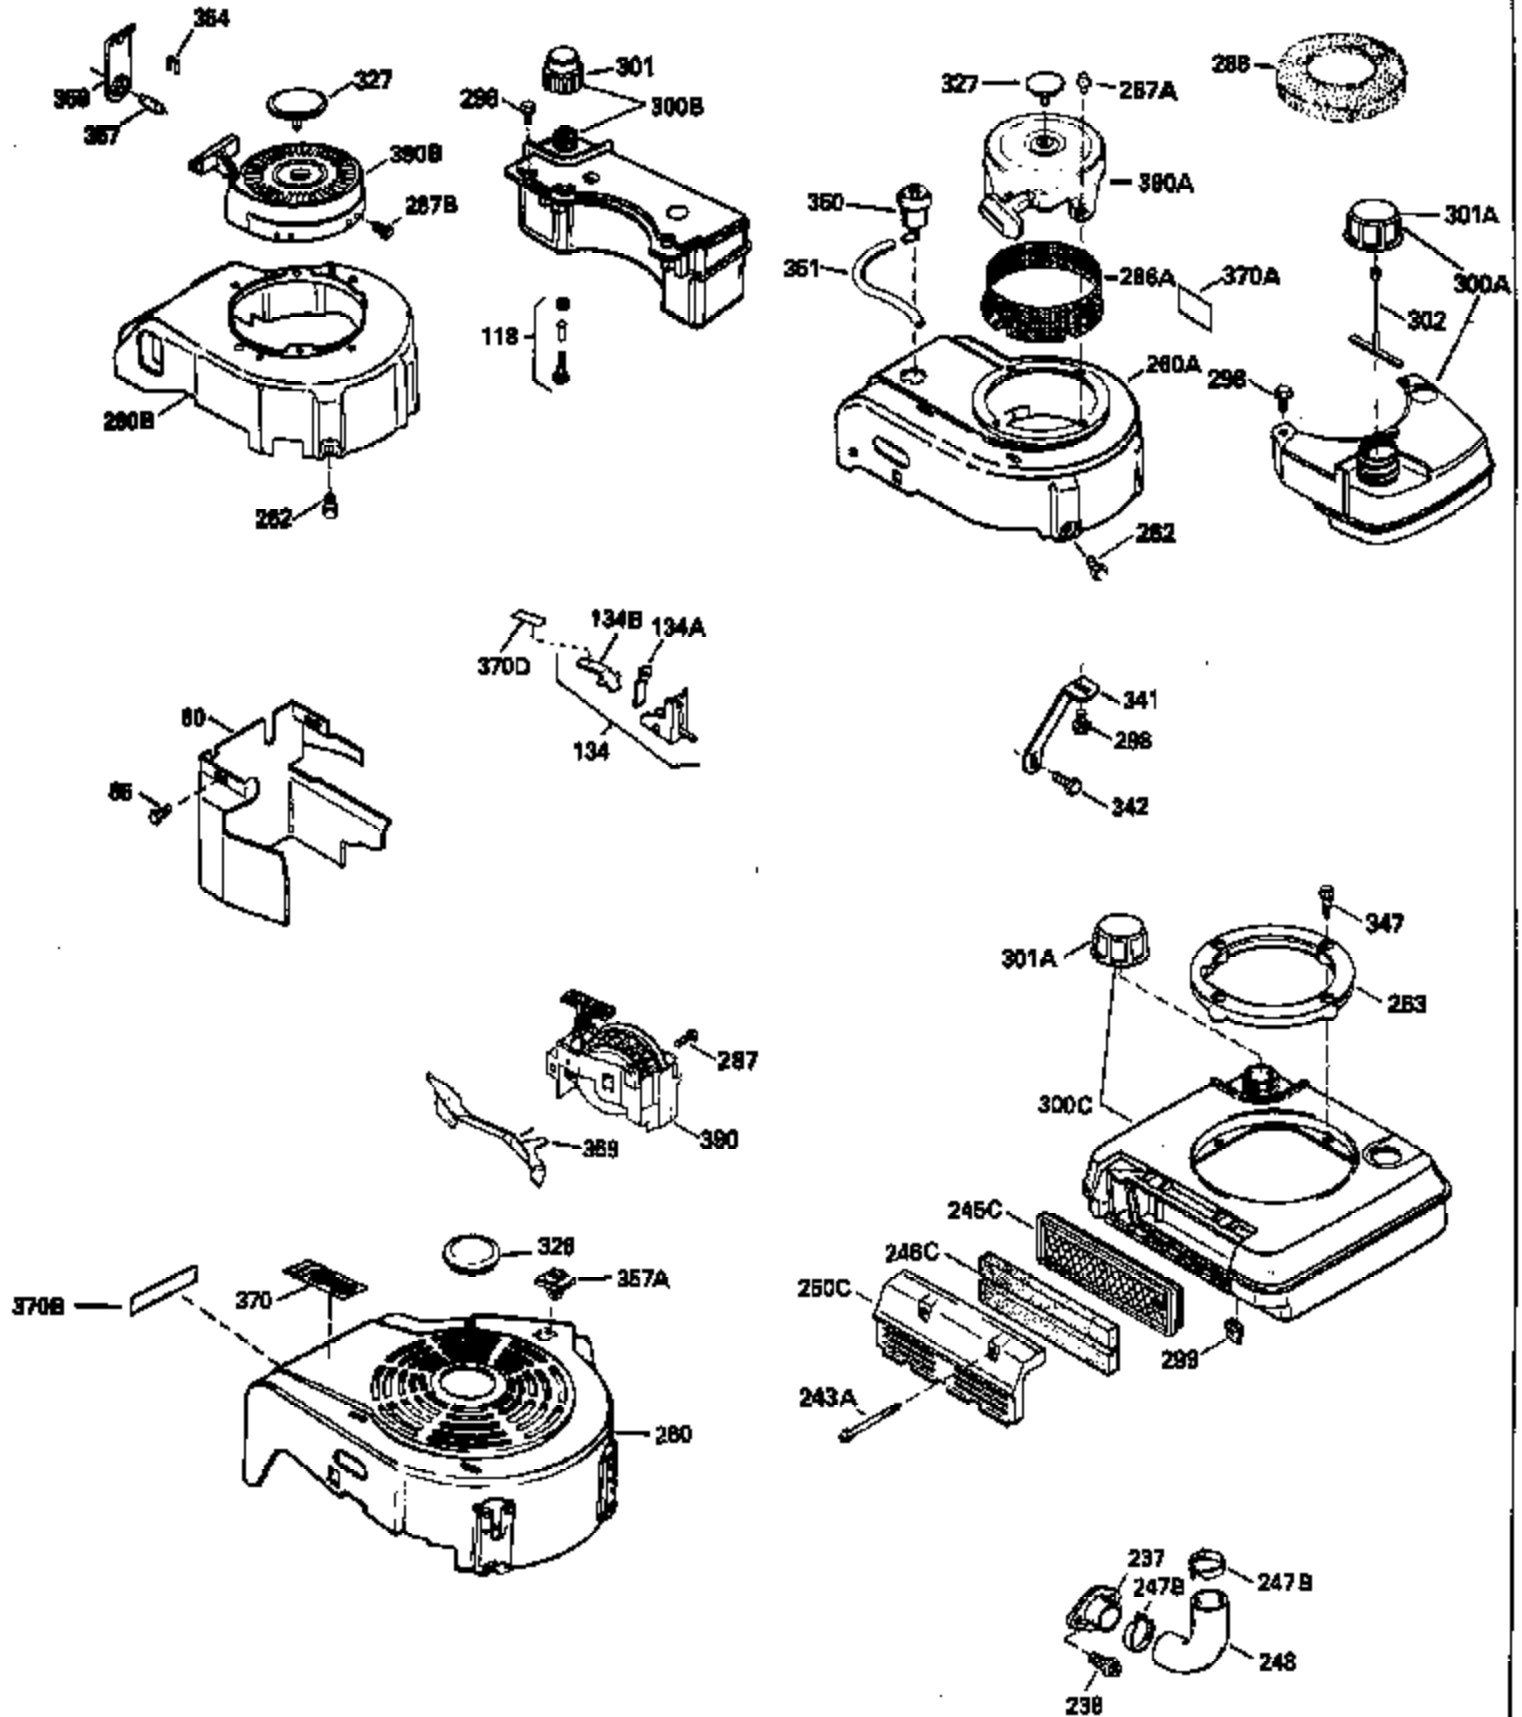

ILLUSTRATION SHOWS TYPICAL PARTS ONLY. ORDER BY PART NUMBER. PARTS NOT LISTED ARE SUPPLIED BY OEM.

Ref #	Part Number	Qty	Description
118	730194		Rope Guide Kit (Use as required with 34476 fuel tank)
238	650806		Screw, 10-32 x 5/8"
246C	35705		Filter, Pre-Air (Optional)
260A	35491		Housing, Blower
262	650831		Screw, 1/4-20 x 15/32"
287B	650884		Screw, 8-32 x 1/2"
287A	650735		Screw, 10-24 x 3/8" (Use as required)
287A			Pop Rivet, (3/16" Dia.)(Purchase locally)
301	33032		Fuel Cap
327	35932		Plug, Starter
354	35025		Staple (Not used on all models)
357	34985		Rope Stop & Staple Ass'y. (Incl. 354)
370	550223		Decal, Name
370A	34346		Decal, Instruction
390B	590621		Rewind Starter (Refer to Division 5, Section C, page 34 or Fiche 8, Grid G-9 for breakdown)