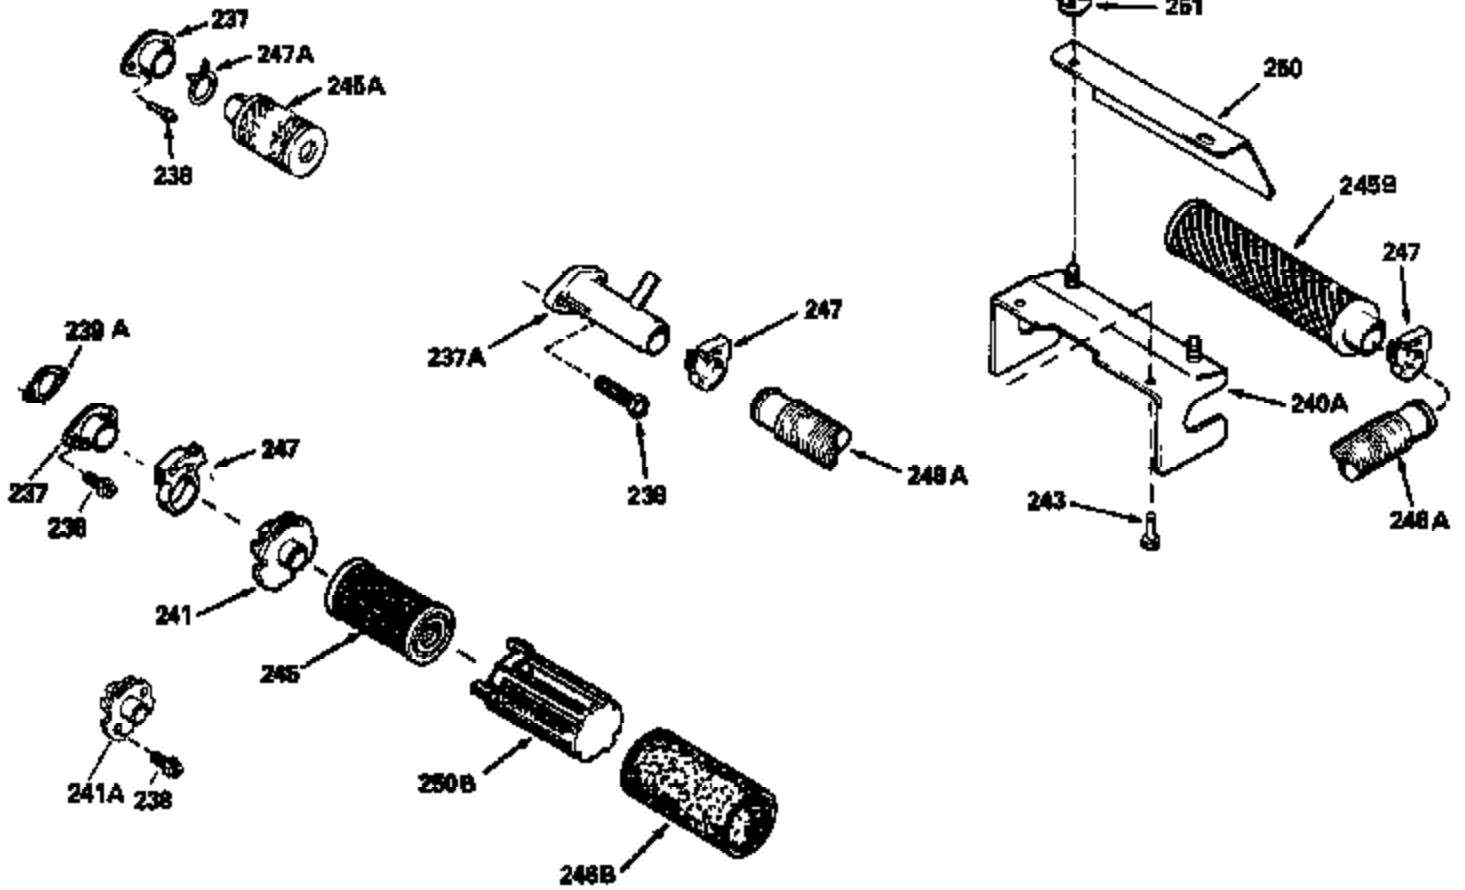

Ref #	Part Number	Qty	Description
380	632046A		Carburetor (Incl. 184) (Refer to Division 5, Section A, page A2-10 or Fiche 8, Grid F-3for breakdown)
390B	590621		Rewind Starter (Refer to Division 5, Section C, page 34 or Fiche 8, Grid G-9 for breakdown)
400	33238C		* Gasket Set (Incl. items marked *)
420	730225		SAE 30, 4-Cycle Engine Oil (Quart)

ILLUSTRATION SHOWS TYPICAL PARTS ONLY. ORDER BY PART NUMBER. PARTS NOT LISTED ARE SUPPLIED BY OEM.

Ref #	Part Number	Qty	Description
118	730194		Rope Guide Kit (Use as required with 34476 fuel tank)
238	650806		Screw, 10-32 x 5/8"
246C	35705		Filter, Pre-Air (Optional)
260A	35491		Housing, Blower
262	650831		Screw, 1/4-20 x 15/32"
287B	650884		Screw, 8-32 x 1/2"
287A	650735		Screw, 10-24 x 3/8" (Use as required)
287A			Pop Rivet, (3/16" Dia.)(Purchase locally)
301	33032		Fuel Cap
327	35932		Plug, Starter
354	35025		Staple (Not used on all models)
357	34985		Rope Stop & Staple Ass'y. (Incl. 354)
370	550223		Decal, Name
370A	34346		Decal, Instruction
390B	590621		Rewind Starter (Refer to Division 5, Section C, page 34 or Fiche 8, Grid G-9 for breakdown)

Ref #	Part Number	Qty	Description
19	31361		Spring, Extension
69	35261		* Gasket, Mounting flange
182	6201		Screw, 1/4-28 x 7/8"
185	31384A		Pipe, Intake (Incl. 224)
186	34337		Link, Governor spring
209	30200		Screw, 10-24 x 9/16"
223	650451		Screw, 1/4-20 x 1"
238	650806		Screw, 10-32 x 5/8"
246B	35435		Filter, Pre-Air (Use as required)