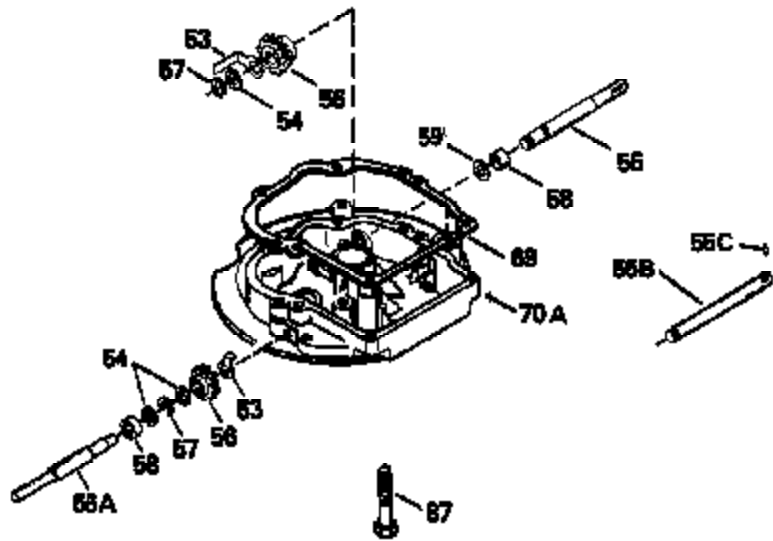

ILLUSTRATION SHOWS TYPICAL PARTS ONLY. ORDER BY PART NUMBER. PARTS NOT LISTED ARE SUPPLIED BY OEM.

Ref #	Part Number	Qty	Description
118	730194		Rope Guide Kit (Use as required with 34476 fuel tank)
238	650806		Screw, 10-32 x 5/8"
246C	35705		Filter, Pre-Air (Optional)
260A	35491		Housing, Blower
262	650831		Screw, 1/4-20 x 15/32"
287B	650884		Screw, 8-32 x 1/2"
287A	650735		Screw, 10-24 x 3/8" (Use as required)
287A			Pop Rivet, (3/16" Dia.)(Purchase locally)
301	33032		Fuel Cap
327	35932		Plug, Starter
354	35025		Staple (Not used on all models)
357	34985		Rope Stop & Staple Ass'y. (Incl. 354)
370	550223		Decal, Name
370A	34346		Decal, Instruction
390B	590621		Rewind Starter (Refer to Division 5, Section C, page 34 or Fiche 8, Grid G-9 for breakdown)

Ref #	Part Number	Qty	Description
189	650839		Screw, 1/4-20 x 3/8"
190	35831		Lever, Brake
191	35015B		Bracket Assy., S.E. Brake (Incl. 195)
194	32309		Ring, Retaining
195	610973		Terminal Assy.
210	27793		Clip, Conduit
211	28942		Screw, 10-32 x 3/8"
274	26754A		* Gasket, Exhaust (Use as required)
277	650795		Screw, 1/4-20 x 2-1/4"
277A	30063		Screw, 1/4-20 x 1/2" (Use as required )
370F	34387		Decal, Instruction (Optional)
415	730162		Muffler Adap.Kit(Incl.274,277A)(Use a s req.)
430	730574		Debris Screen Kit (Incl. 370F,431-433 )(Opt.)
431	35596		Screen, Debris (Optional)
432	35597		Bracket, Debris screen (Optional)
433	650910		Screw, 8-32 x 1/4" (Optional)

Ref #	Part Number	Qty	Description
19	31361		Spring, Extension
69	35261		* Gasket, Mounting flange
182	6201		Screw, 1/4-28 x 7/8"
185	31384A		Pipe, Intake (Incl. 224)
186	34337		Link, Governor spring
209	30200		Screw, 10-24 x 9/16"
223	650451		Screw, 1/4-20 x 1"
238	650806		Screw, 10-32 x 5/8"
246B	35435		Filter, Pre-Air (Use as required)