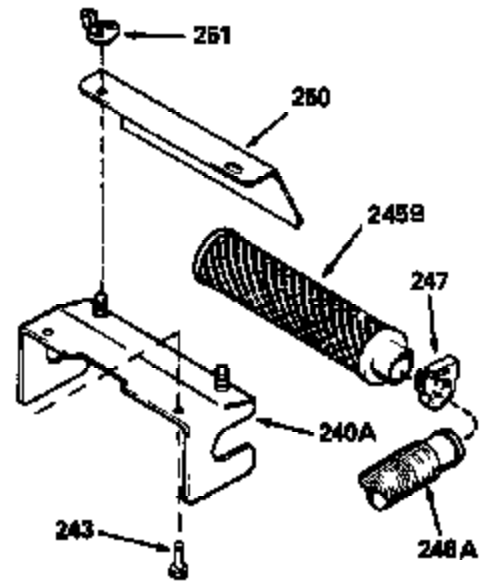

ILLUSTRATION SHOWS TYPICAL PARTS ONLY. ORDER BY PART NUMBER. PARTS NOT LISTED ARE SUPPLIED BY OEM.

Ref #	Part Number	Qty	Description
118	730194		Rope Guide Kit (Use as required with 34476 fuel tank)
238	650806		Screw, 10-32 x 5/8"
246C	35705		Filter, Pre-Air (Optional)
260A	35491		Housing, Blower
262	650831		Screw, 1/4-20 x 15/32"
287B	650884		Screw, 8-32 x 1/2"
287A	650735		Screw, 10-24 x 3/8" (Use as required)
287A			Pop Rivet, (3/16" Dia.)(Purchase locally)
301	33032		Fuel Cap
327	35932		Plug, Starter
354	35025		Staple (Not used on all models)
357	34985		Rope Stop & Staple Ass'y. (Incl. 354)
370	550223		Decal, Name
370A	34346		Decal, Instruction
390B	590621		Rewind Starter (Refer to Division 5, Section C, page 34 or Fiche 8, Grid G-9 for breakdown)

Ref #	Part Number	Qty	Description
189	650839		Screw, 1/4-20 x 3/8"
190	35831		Lever, Brake
191	35015B		Bracket Assy., S.E. Brake (Incl. 195)
194	32309		Ring, Retaining
195	610973		Terminal Assy.
210	27793		Clip, Conduit
211	28942		Screw, 10-32 x 3/8"
274	26754A		* Gasket, Exhaust (Use as required)
277	650795		Screw, 1/4-20 x 2-1/4"
277A	30063		Screw, 1/4-20 x 1/2" (Use as required )
370F	34387		Decal, Instruction (Optional)
415	730162		Muffler Adap.Kit(Incl.274,277A)(Use a s req.)
430	730574		Debris Screen Kit (Incl. 370F,431-433 )(Opt.)
431	35596		Screen, Debris (Optional)
432	35597		Bracket, Debris screen (Optional)
433	650910		Screw, 8-32 x 1/4" (Optional)

Ref #	Part Number	Qty	Description
19	31361		Spring, Extension
69	35261		* Gasket, Mounting flange
182	6201		Screw, 1/4-28 x 7/8"
185	31384A		Pipe, Intake (Incl. 224)
186	34337		Link, Governor spring
209	30200		Screw, 10-24 x 9/16"
223	650451		Screw, 1/4-20 x 1"
238	650806		Screw, 10-32 x 5/8"
246B	35435		Filter, Pre-Air (Use as required)