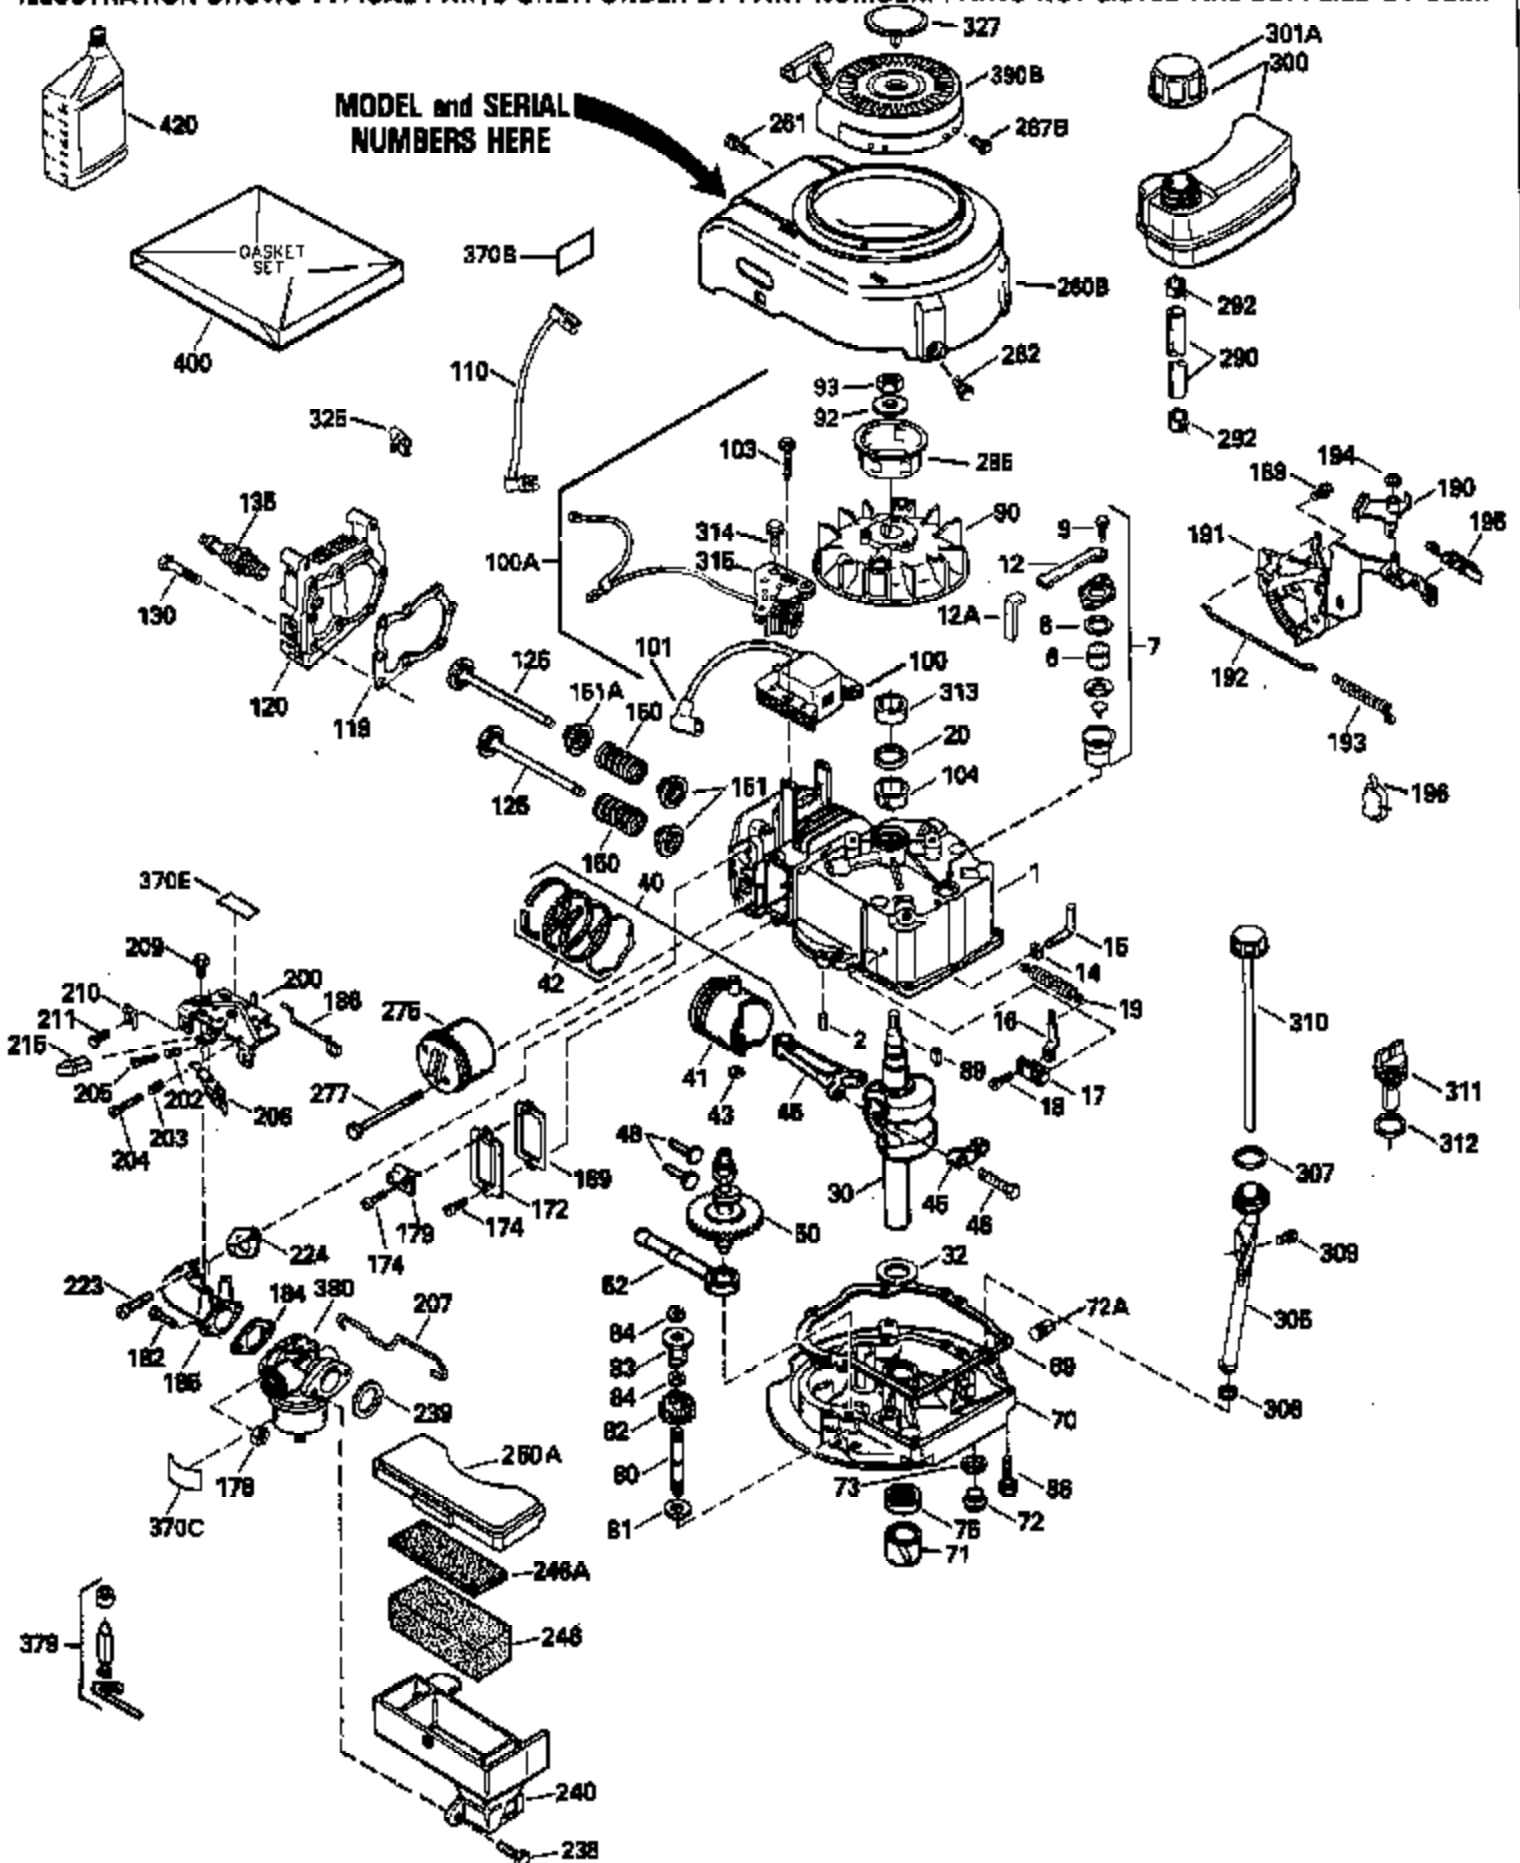

ILLUSTRATION SHOWS TYPICAL PARTS ONLY. ORDER BY PART NUMBER. PARTS NOT LISTED ARE SUPPLIED BY OEM.

Ref #	Part Number	Qty	Description
1	34975		Cylinder Ass'y. (Incl. 2, 8, 9 & 20) (2-1/2")
2	26727		Pin, Dowel
6	33734		Element, Breather
7	34214A		Breather Ass'y. (Incl. 6, 8, 9, 12 & 12A)
8	33735		* Gasket, Breather
9	30200		Screw, 10-24 x 9/16"
12	33886		Tube, Breather
14	28277		Washer
15	30589		Rod, Governor (Incl. 14)
16	31383A		Lever, Governor
17	31335		Clamp, Governor lever
18	650548		Screw, 8-32 x 5/16"
19	31361		Spring, Extension
20	32600		Seal, Oil
30	34460A		Crankshaft Ass'y.
40	34514		Piston, Pin & Ring Set (Std.) (2-1/2" Bore)
40	34515		Piston, Pin & Ring Set (.010" OS)
40	34516		Piston, Pin & Ring Set (.020" OS)
41	32538B		Piston & Pin Ass'y. (Incl. 43)(Std.)(2-1/2")
41	32548B		Piston & Pin Ass'y. (Incl. 43) (.010" OS)
41	32549B		Piston & Pin Ass'y. (Incl. 43) (.020" OS)
42	28986		Ring Set (Std.) (2-1/2" Bore)
42	28987		Ring Set (.010" OS)
42	28988		Ring Set (.020" OS)
43	20381		Ring, Piston pin retaining
45	30963B		Rod Assy., Connecting (Incl. 46)
46	32610A		Bolt, Connecting rod
48	27241		Lifter, Valve
50	33553		Camshaft (MCR)
52	29914		Oil Pump Assy.
69	35261		* Gasket, Mounting flange
70	30571A		Flange Ass'y. (Incl. 72, 73, 75, 80 & 311)
72	30572		Plug, Oil drain (Incl. 73)
73	28833		* Drain Plug Gasket (Not req. W/plastic plug)
75	26208		Seal, Oil
80	30574		Shaft, Governor
81	30590A		Washer, Flat
82	30591		Gear Assy., Governor (Incl. 81)
83	30588A		Spool, Governor
84	29193		Ring, Retaining
86	650488		Screw, 1/4-20 x 1-1/4"
89	611004		Flywheel Key
90	611112		Flywheel
92	650815		Washer, Belleville
93	650816		Nut, Flywheel
100	730207		Magneto-to-Solid State Conversion Kit (Includes solid state module, solid state flywheel key, and instructions.)(Use as required on external ignition engines only.)
100	34443A		Solid State Assy.
103	650814		Screw, Torx T-15, 10-24 x 1"
110	34961		Ground Wire
119	29953C		* Gasket, Cylinder head
120	34335		Head, Cylinder
125	29313C		Exhaust Valve (Std.) (Incl. 151)
125	29315C		Exhaust Valve (1/32" OS) (Incl. 151)
126	29314B		Intake Valve (Std.) (Incl. 151)
126	29315C		Intake Valve (1/32" OS) (Incl. 151)