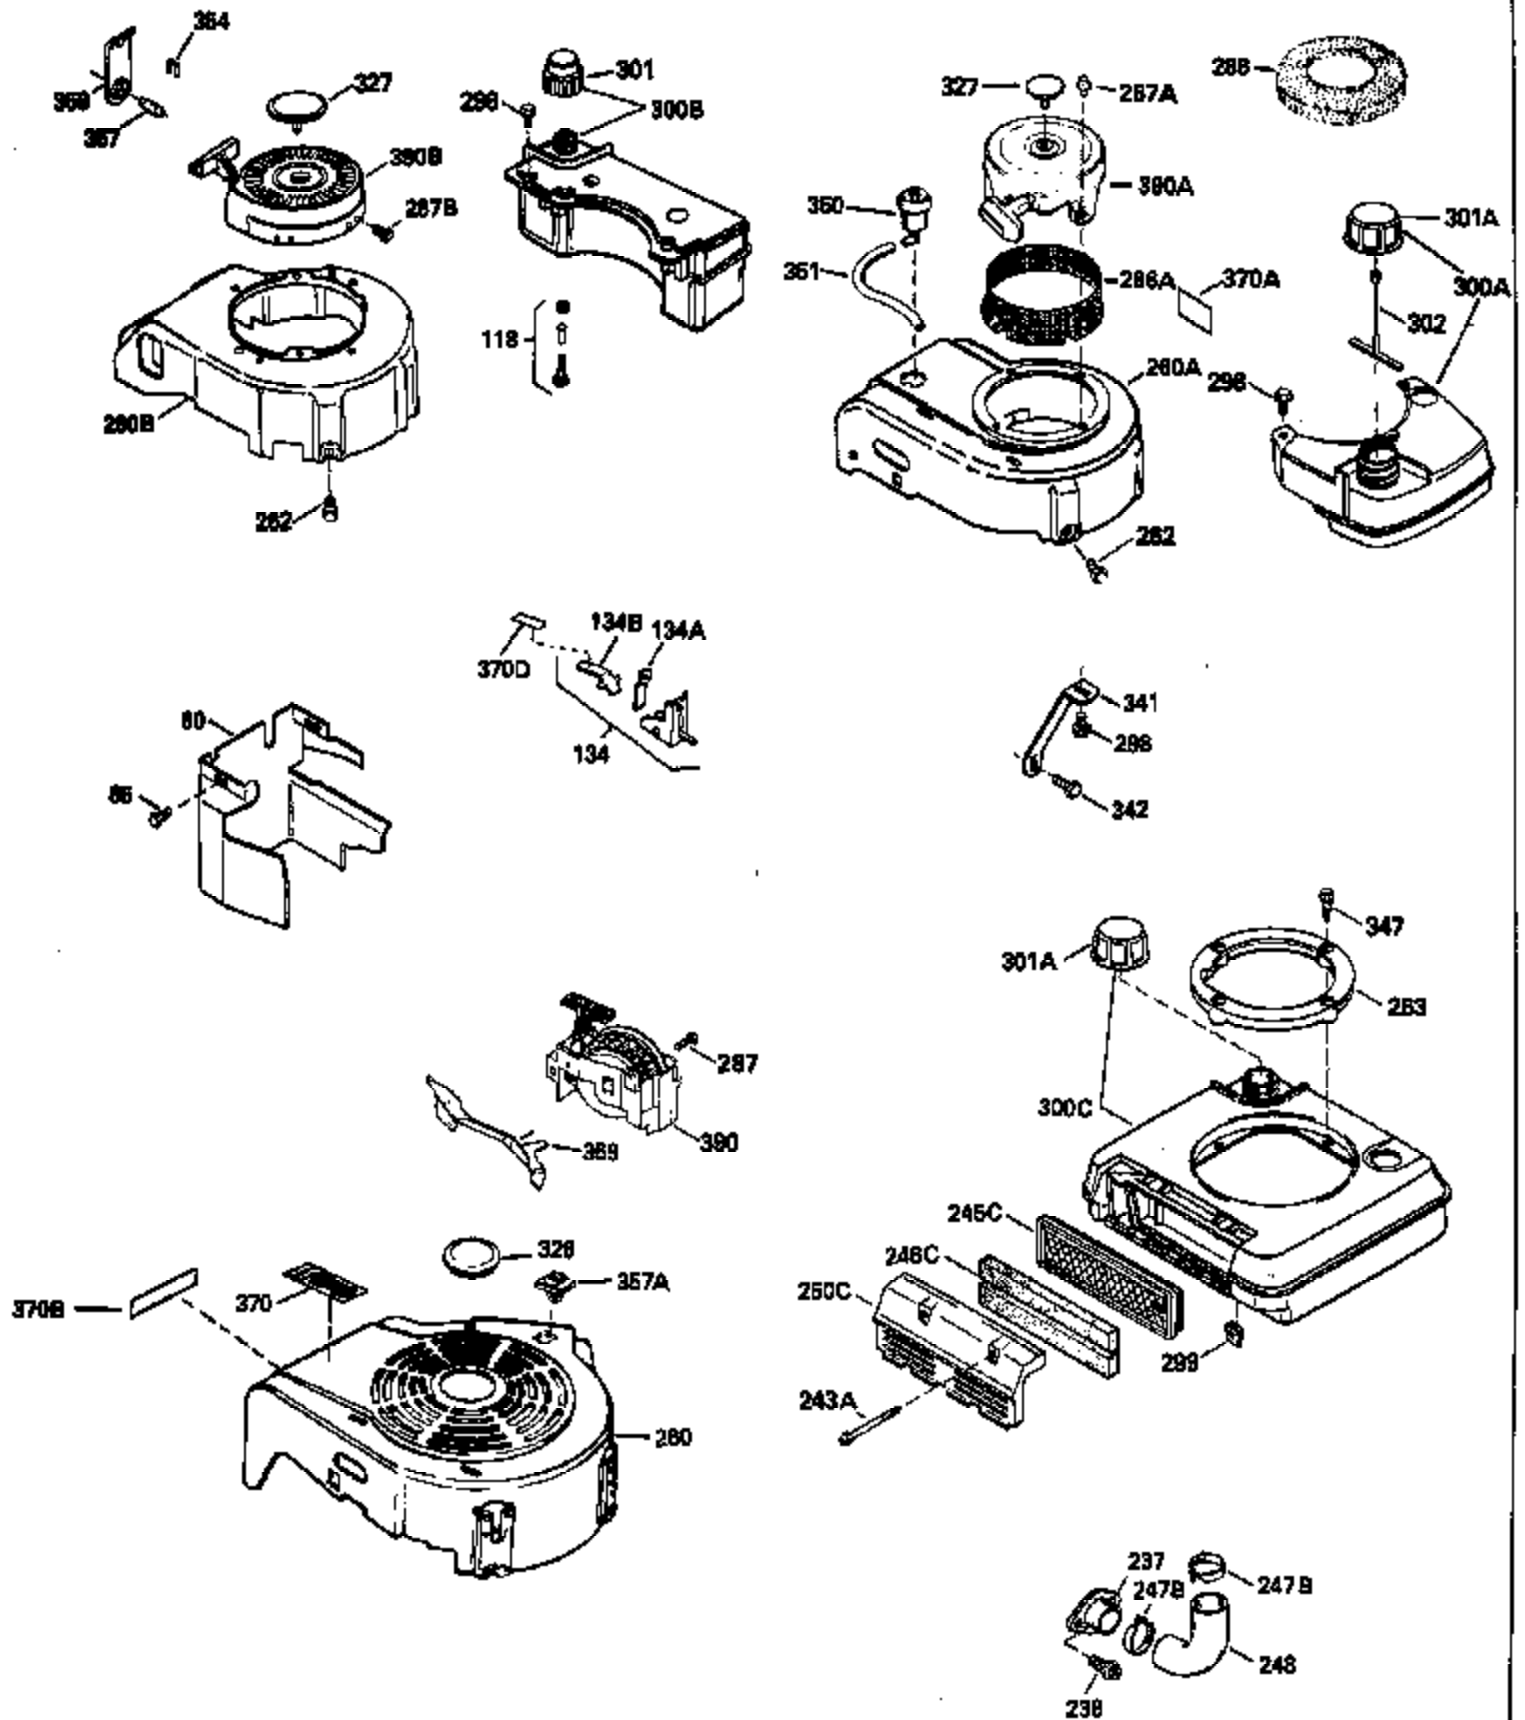

ILLUSTRATION SHOWS TYPICAL PARTS ONLY. ORDER BY PART NUMBER. PARTS NOT LISTED ARE SUPPLIED BY OEM.

Ref #	Part Number	Qty	Description
118	730194		Rope Guide Kit (Use as required with 34476 fuel tank)
238	650806		Screw, 10-32 x 5/8"
246C	35705		Filter, Pre-Air (Optional)
260A	35491		Housing, Blower
262	650831		Screw, 1/4-20 x 15/32"
287B	650884		Screw, 8-32 x 1/2"
287A	650735		Screw, 10-24 x 3/8" (Use as required)
287A			Pop Rivet, (3/16" Dia.)(Purchase locally)
301	33032		Fuel Cap
327	35932		Plug, Starter
354	35025		Staple (Not used on all models)
357	34985		Rope Stop & Staple Ass'y. (Incl. 354)
370	550223		Decal, Name
370A	34346		Decal, Instruction
390B	590621		Rewind Starter (Refer to Division 5, Section C, page 34 or Fiche 8, Grid G-9 for breakdown)