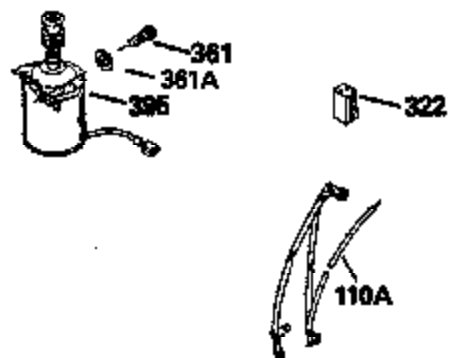

Ref #	Part Number	Qty	Description
189	650839		Screw, 1/4-20 x 3/8"
190	35831		Lever, Brake
194	32309		Ring, Retaining
195	610973		Terminal Assy.
274	26754A		* Gasket, Exhaust (Use as required)
275A	34613		Muffler
276	33753		Plate, Lock
277A	30063		Screw, 1/4-20 x 1/2" (Use as required)
370F	34387		Decal, Instruction (Optional)
415	730162		Muffler Adap.Kit(Incl.274,277A)(Use a s req.)
430	730574		Debris Screen Kit (Incl. 370F,431-433)(Opt.)
431	35596		Screen, Debris (Optional)
432	35597		Bracket, Debris screen (Optional)
433	650910		Screw, 8-32 x 1/4" (Optional)