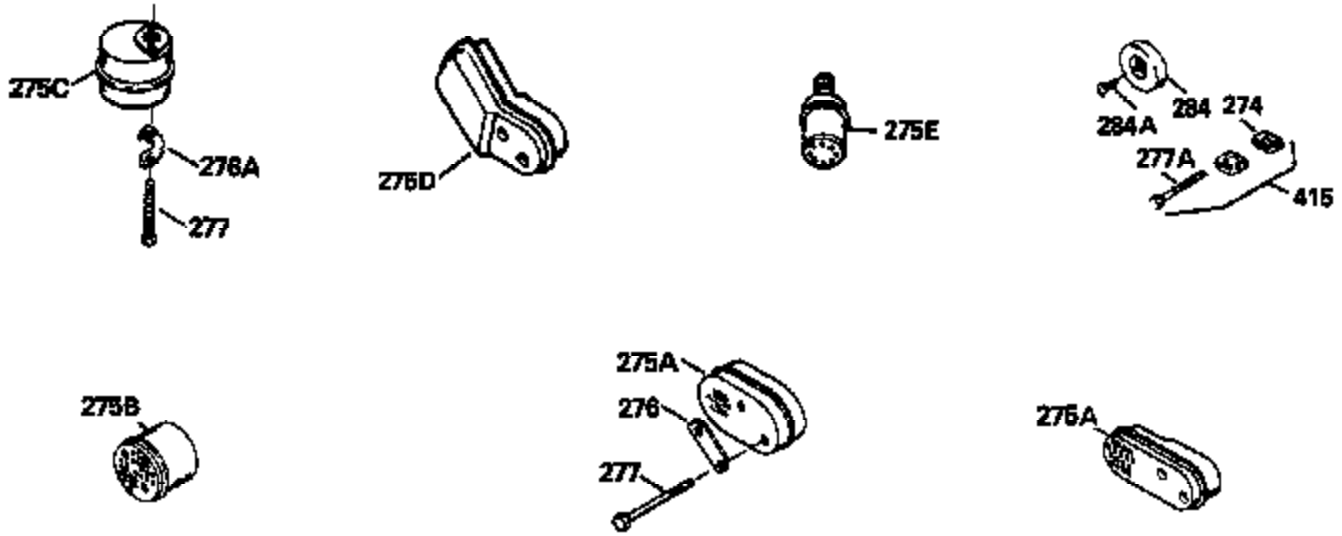

Ref #	Part Number	Qty	Description
189	650839		Screw, 1/4-20 x 3/8"
190	35831		Lever, Brake
194	32309		Ring, Retaining
195	610973		Terminal Assy.
274	26754A		* Gasket, Exhaust (Use as required)
275A	34613		Muffler
276	33753		Plate, Lock
277A	30063		Screw, 1/4-20 x 1/2" (Use as required)
370F	34387		Decal, Instruction (Optional)
415	730162		Muffler Adap.Kit(Incl.274,277A)(Use a s req.)
430	730574		Debris Screen Kit (Incl. 370F,431-433)(Opt.)
431	35596		Screen, Debris (Optional)
432	35597		Bracket, Debris screen (Optional)
433	650910		Screw, 8-32 x 1/4" (Optional)