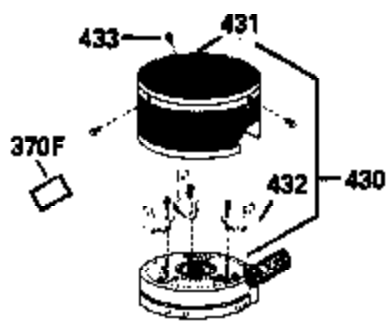

Ref #	Part Number	Qty	Description
189	650839		Screw, 1/4-20 x 3/8"
190	35831		Lever, Brake
194	32309		Ring, Retaining
195	610973		Terminal Assy.
274	26754A		* Gasket, Exhaust (Use as required)
275A	34613		Muffler
276	33753		Plate, Lock
277A	30063		Screw, 1/4-20 x 1/2" (Use as required)
370F	34387		Decal, Instruction (Optional)
415	730162		Muffler Adap.Kit(Incl.274,277A)(Use a s req.)
430	730574		Debris Screen Kit (Incl. 370F,431-433)(Opt.)
431	35596		Screen, Debris (Optional)
432	35597		Bracket, Debris screen (Optional)
433	650910		Screw, 8-32 x 1/4" (Optional)