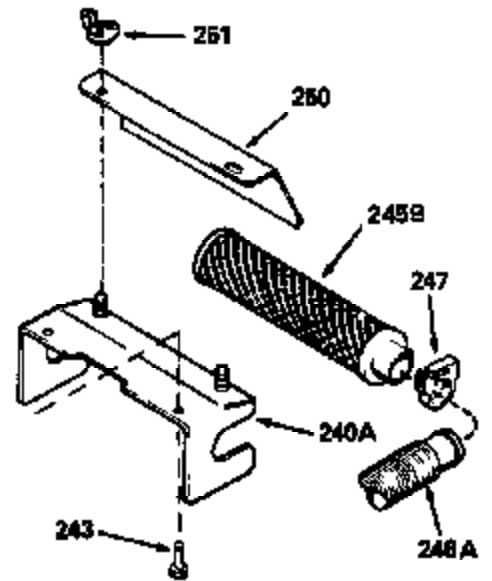

Ref #	Part Number	Qty	Description
400	33238C		* Gasket Set (Incl. items marked *)
420	730225		SAE 30, 4-Cycle Engine Oil (Quart)

ILLUSTRATION SHOWS TYPICAL PARTS ONLY. ORDER BY PART NUMBER. PARTS NOT LISTED ARE SUPPLIED BY OEM.

Ref #	Part Number	Qty	Description
118	730194		Rope Guide Kit (Use as required with 34476 fuel tank)
238	650806		Screw, 10-32 x 5/8"
246C	35705		Filter, Pre-Air (Optional)
260B	35484		Housing, Blower
262	650831		Screw, 1/4-20 x 15/32"
287A	650735		Screw, 10-24 x 3/8" (Use as required)
287A			Pop Rivet, (3/16" Dia.)(Purchase locally)
287B	650884		Screw, 8-32 x 1/2"
298	28763		Screw, 10-32 x 35/64"
300B	34476		Fuel Tank (Incl. 292 & 301)
301	33032		Fuel Cap
327	35932		Plug, Starter
370	550223		Decal, Name
370A	34346		Decal, Instruction
390B	590635		Rewind Starter (Refer to Division 5, Section C, page 34 or Fiche 8, Grid G-9 for breakdown)

Ref #	Part Number	Qty	Description
210	27793		Clip, Conduit
211	28942		Screw, 10-32 x 3/8"
274	26754A		* Gasket, Exhaust (Use as required)
275A	35603		Muffler (Incl. 277)
276	33753		Plate, Lock
277A	30063		Screw, 1/4-20 x 1/2" (Use as required)
277	650795		Screw, 1/4-20 x 2-1/4"
370F	34387		Decal, Instruction (Optional)
415	730162		Muffler Adap.Kit(Incl.274,277A)(Use a s req.)
430	730574		Debris Screen Kit (Incl. 370F,431-433)(Opt.)
431	35596		Screen, Debris (Optional)
432	35597		Bracket, Debris screen (Optional)
433	650910		Screw, 8-32 x 1/4" (Optional)

Ref #	Part Number	Qty	Description
19	31361		Spring, Extension
69	35261		* Gasket, Mounting flange
182	6201		Screw, 1/4-28 x 7/8"
185	31384A		Pipe, Intake (Incl. 224)
186	34337		Link, Governor spring
209	30200		Screw, 10-24 x 9/16"
223	650451		Screw, 1/4-20 x 1"
238	650806		Screw, 10-32 x 5/8"
246B	35435		Filter, Pre-Air (Use as required)