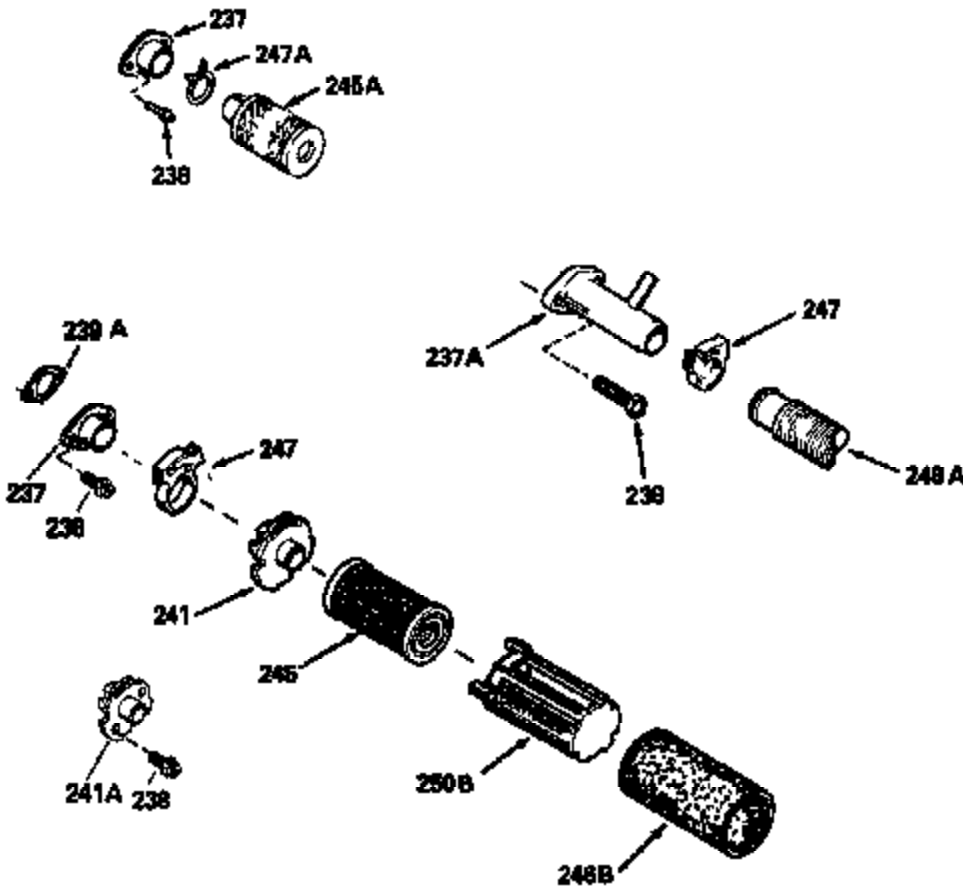

Ref #	Part Number	Qty	Description
400	33238C		* Gasket Set (Incl. items marked *)
420	730225		SAE 30, 4-Cycle Engine Oil (Quart)

ILLUSTRATION SHOWS TYPICAL PARTS ONLY. ORDER BY PART NUMBER. PARTS NOT LISTED ARE SUPPLIED BY OEM.

Ref #	Part Number	Qty	Description
118	730194		Rope Guide Kit (Use as required with 34476 fuel tank)
238	650806		Screw, 10-32 x 5/8"
246C	35705		Filter, Pre-Air (Optional)
260B	35484		Housing, Blower
262	650831		Screw, 1/4-20 x 15/32"
287A	650735		Screw, 10-24 x 3/8" (Use as required)
287A			Pop Rivet, (3/16" Dia.)(Purchase locally)
287B	650884		Screw, 8-32 x 1/2"
298	28763		Screw, 10-32 x 35/64"
300B	34476		Fuel Tank (Incl. 292 & 301)
301	33032		Fuel Cap
327	35932		Plug, Starter
370	550223		Decal, Name
370A	34346		Decal, Instruction
390B	590635		Rewind Starter (Refer to Division 5, Section C, page 34 or Fiche 8, Grid G-9 for breakdown)

Ref #	Part Number	Qty	Description
19	31361		Spring, Extension
69	35261		* Gasket, Mounting flange
182	6201		Screw, 1/4-28 x 7/8"
185	31384A		Pipe, Intake (Incl. 224)
186	34337		Link, Governor spring
209	30200		Screw, 10-24 x 9/16"
223	650451		Screw, 1/4-20 x 1"
238	650806		Screw, 10-32 x 5/8"
246B	35435		Filter, Pre-Air (Use as required)