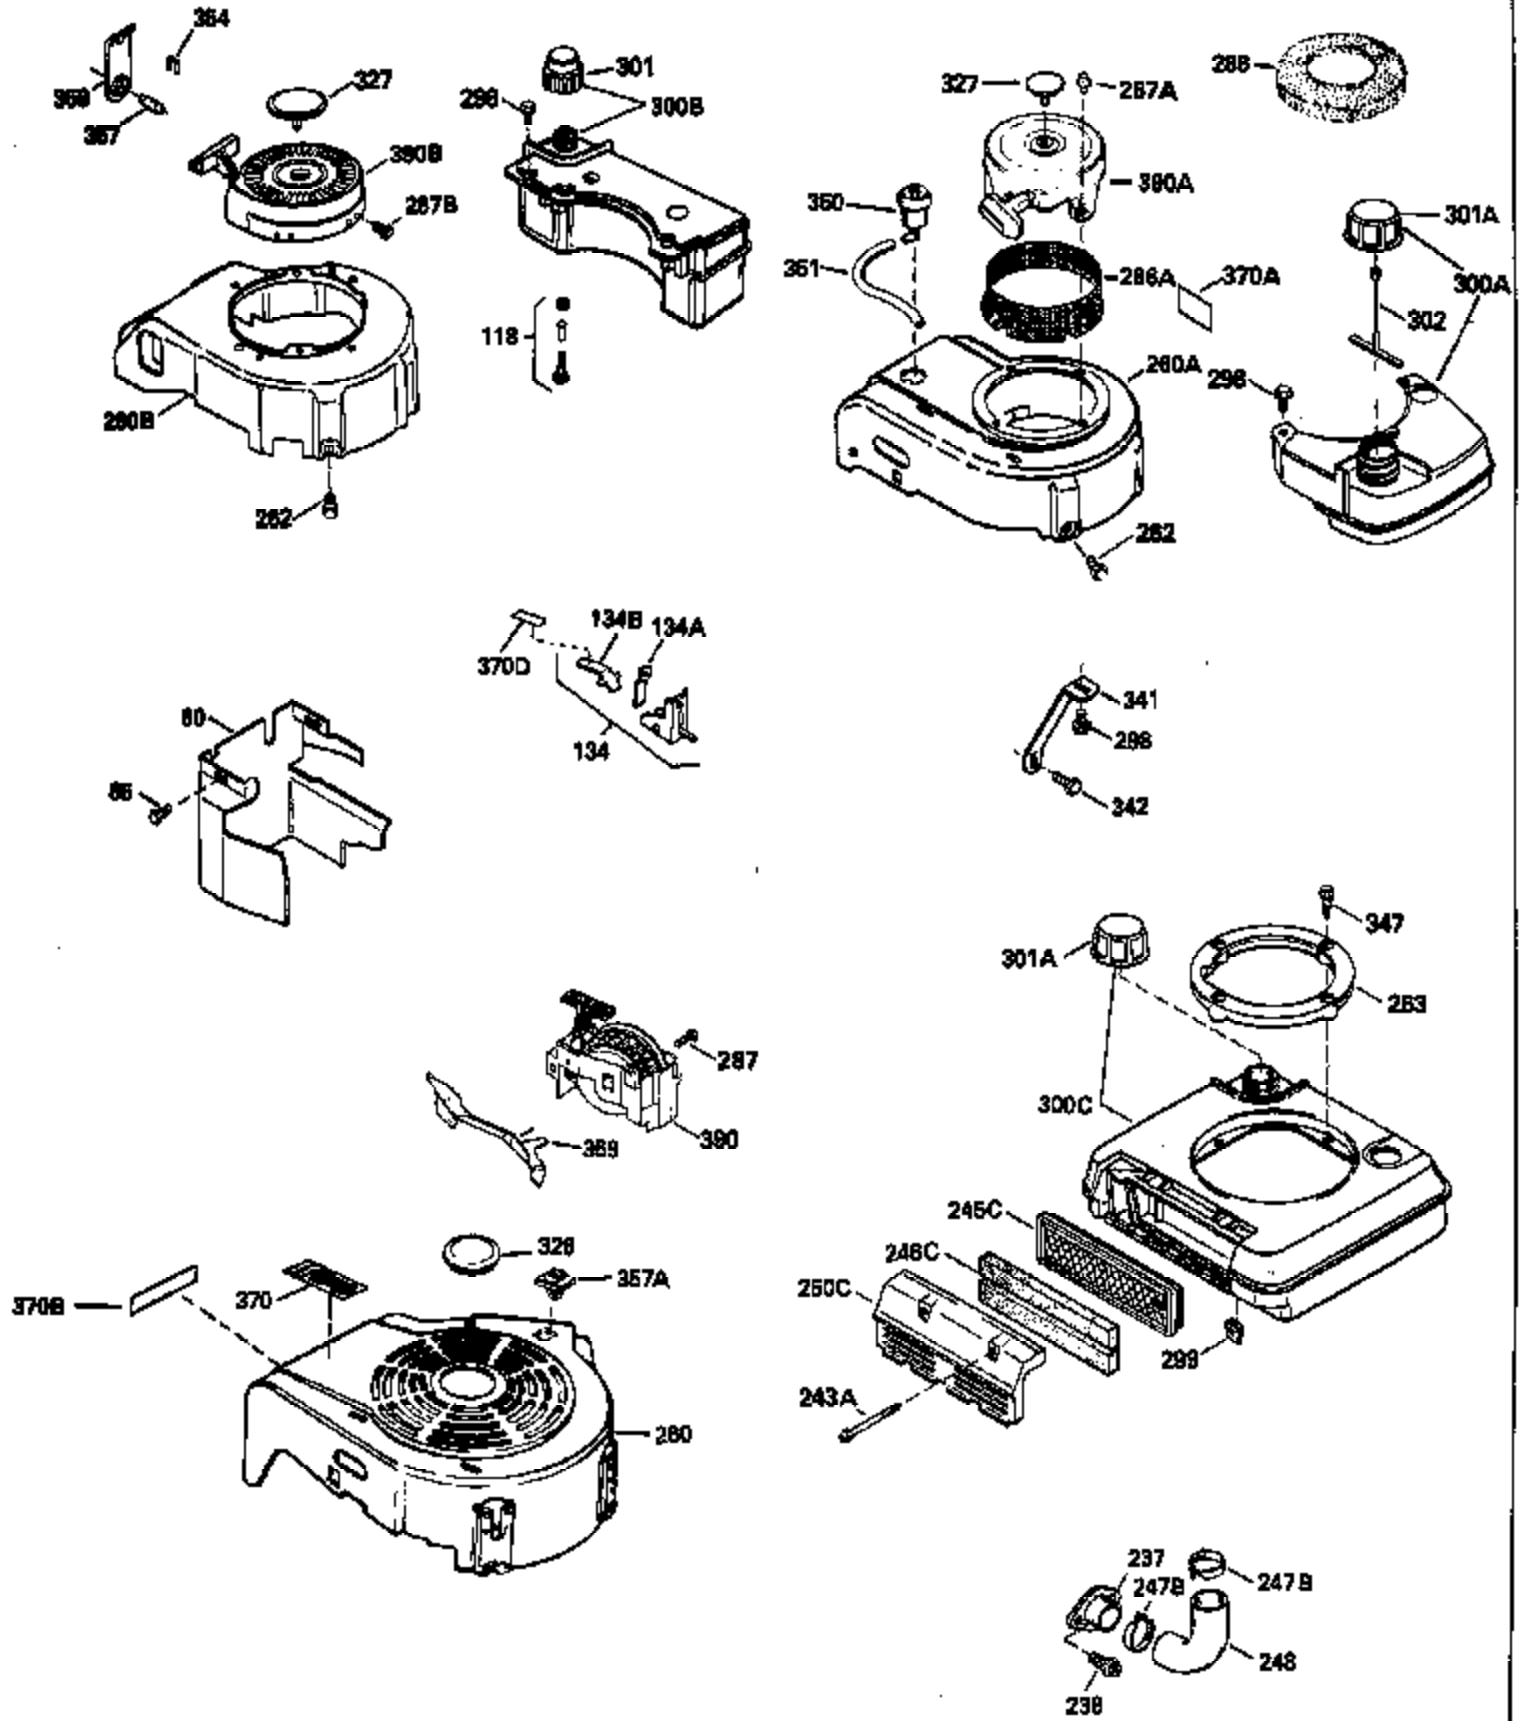

Ref #	Part Number	Qty	Description
400	33238C		* Gasket Set (Incl. items marked *)
420	730225		SAE 30, 4-Cycle Engine Oil (Quart)

ILLUSTRATION SHOWS TYPICAL PARTS ONLY. ORDER BY PART NUMBER. PARTS NOT LISTED ARE SUPPLIED BY OEM.