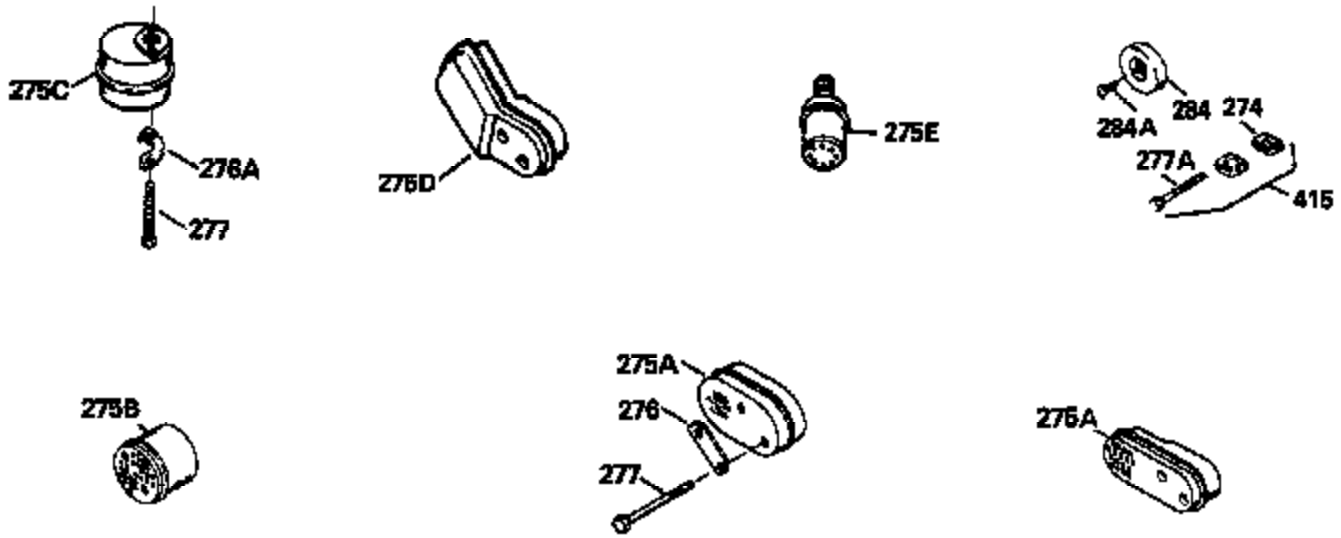

Ref #	Part Number	Qty	Description
210	27793		Clip, Conduit
211	28942		Screw, 10-32 x 3/8"
274	26754A		* Gasket, Exhaust (Use as required)
275A	35603		Muffler (Incl. 277)
276	33753		Plate, Lock
277A	30063		Screw, 1/4-20 x 1/2" (Use as required)
277	650795		Screw, 1/4-20 x 2-1/4"
370F	34387		Decal, Instruction (Optional)
415	730162		Muffler Adap.Kit(Incl.274,277A)(Use a s req.)
430	730574		Debris Screen Kit (Incl. 370F,431-433)(Opt.)
431	35596		Screen, Debris (Optional)
432	35597		Bracket, Debris screen (Optional)
433	650910		Screw, 8-32 x 1/4" (Optional)