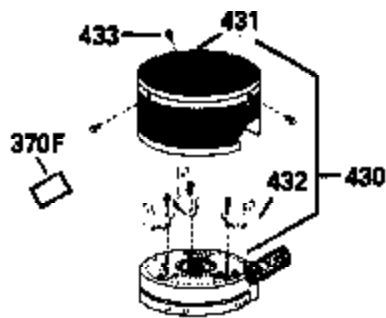

Ref #	Part Number	Qty	Description
210	27793		Clip, Conduit
211	28942		Screw, 10-32 x 3/8"
274	26754A		* Gasket, Exhaust (Use as required)
275A	35603		Muffler (Incl. 277)
276	33753		Plate, Lock
277A	30063		Screw, 1/4-20 x 1/2" (Use as required)
277	650795		Screw, 1/4-20 x 2-1/4"
370F	34387		Decal, Instruction (Optional)
415	730162		Muffler Adap.Kit(Incl.274,277A)(Use a s req.)
430	730574		Debris Screen Kit (Incl. 370F,431-433)(Opt.)
431	35596		Screen, Debris (Optional)
432	35597		Bracket, Debris screen (Optional)
433	650910		Screw, 8-32 x 1/4" (Optional)