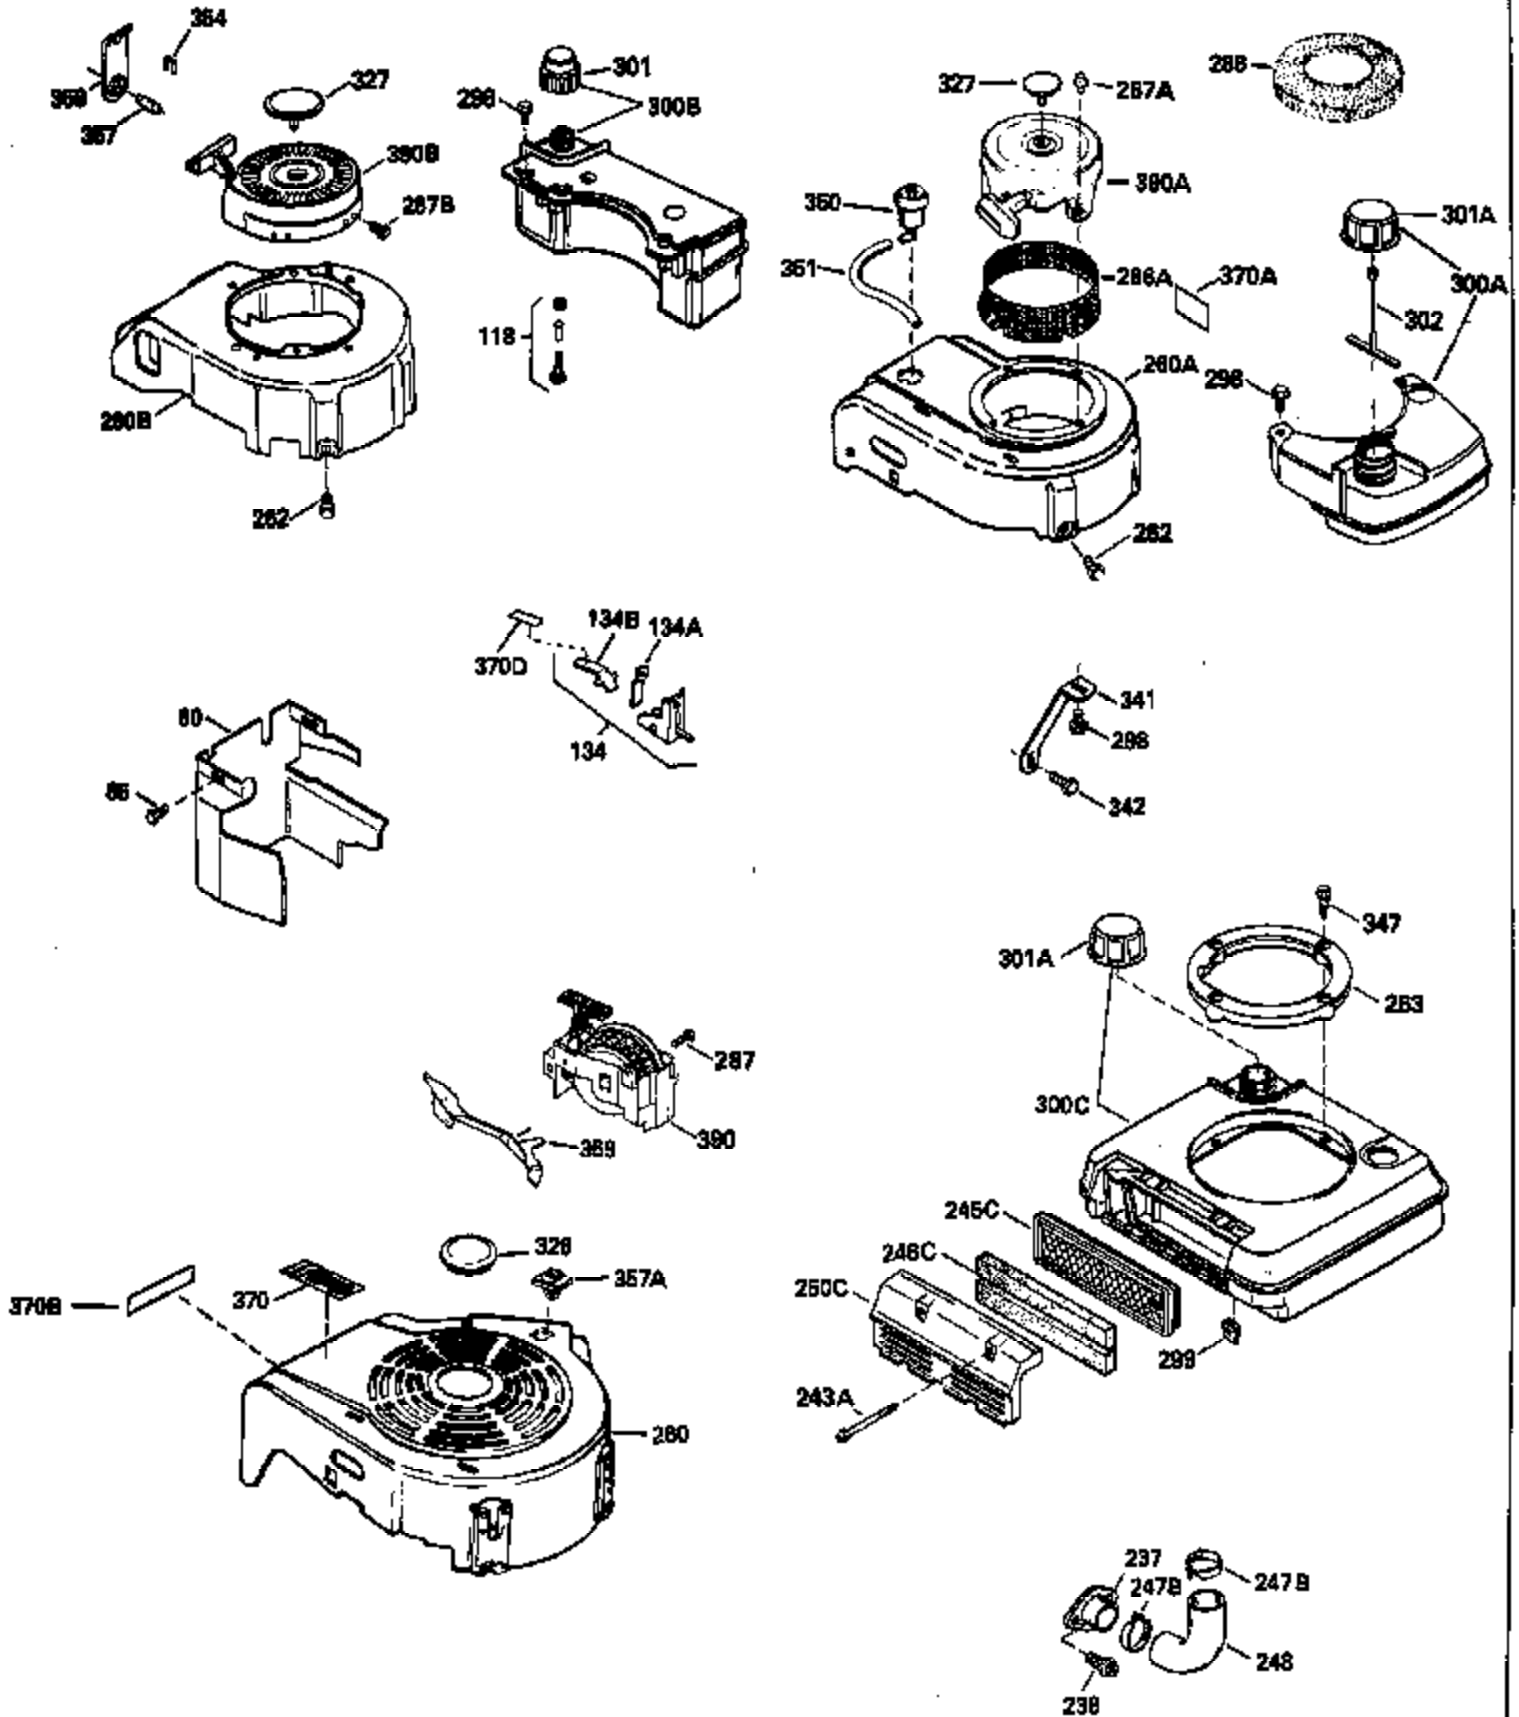

ILLUSTRATION SHOWS TYPICAL PARTS ONLY. ORDER BY PART NUMBER. PARTS NOT LISTED ARE SUPPLIED BY OEM.

Ref #	Part Number	Qty	Description
118	730194		Rope Guide Kit (Use as required with 34476 fuel tank)
238	650806		Screw, 10-32 x 5/8"
246C	35705		Filter, Pre-Air (Optional)
260A	35491		Housing, Blower
262	650831		Screw, 1/4-20 x 15/32"
287B	650884		Screw, 8-32 x 1/2"
287A	650735		Screw, 10-24 x 3/8" (Use as required)
287A			Pop Rivet, (3/16" Dia.)(Purchase locally)
301	33032		Fuel Cap
327	35932		Plug, Starter
370	550223		Decal, Name
370A	34346		Decal, Instruction
390B	590635		Rewind Starter (Refer to Division 5, Section C, page 34 or Fiche 8, Grid G-9 for breakdown)