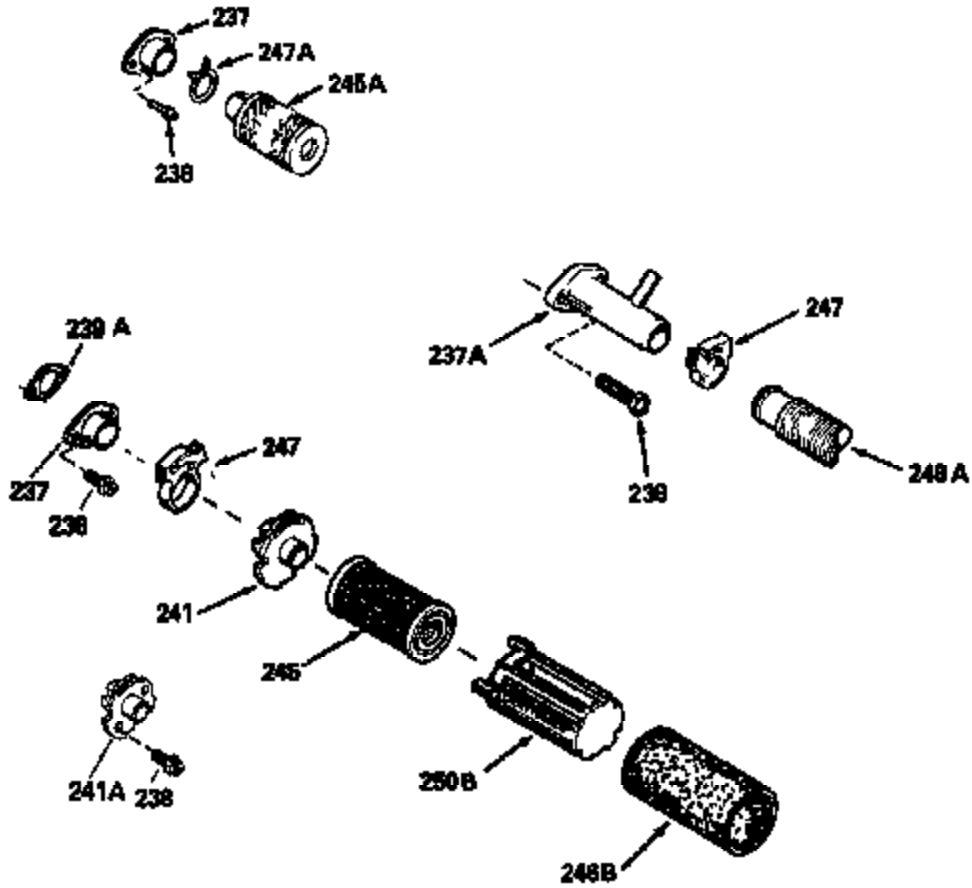

Ref #	Part Number	Qty	Description
19	31361		Spring, Extension
69	35261		* Gasket, Mounting flange
182	6201		Screw, 1/4-28 x 7/8"
185	31384A		Pipe, Intake (Incl. 224)
186	32653		Link, Governor spring
216	33086		Lever, Speed adjusting
223	650451		Screw, 1/4-20 x 1"
241	35067		Collar, Air cleaner (Black)
245	35066		Filter, Air cleaner
246B	35435		Filter, Pre-Air (Use as required)
247A	35068		Clamp, Air cleaner
250B	35065		Air Cleaner Cover Ass'y.