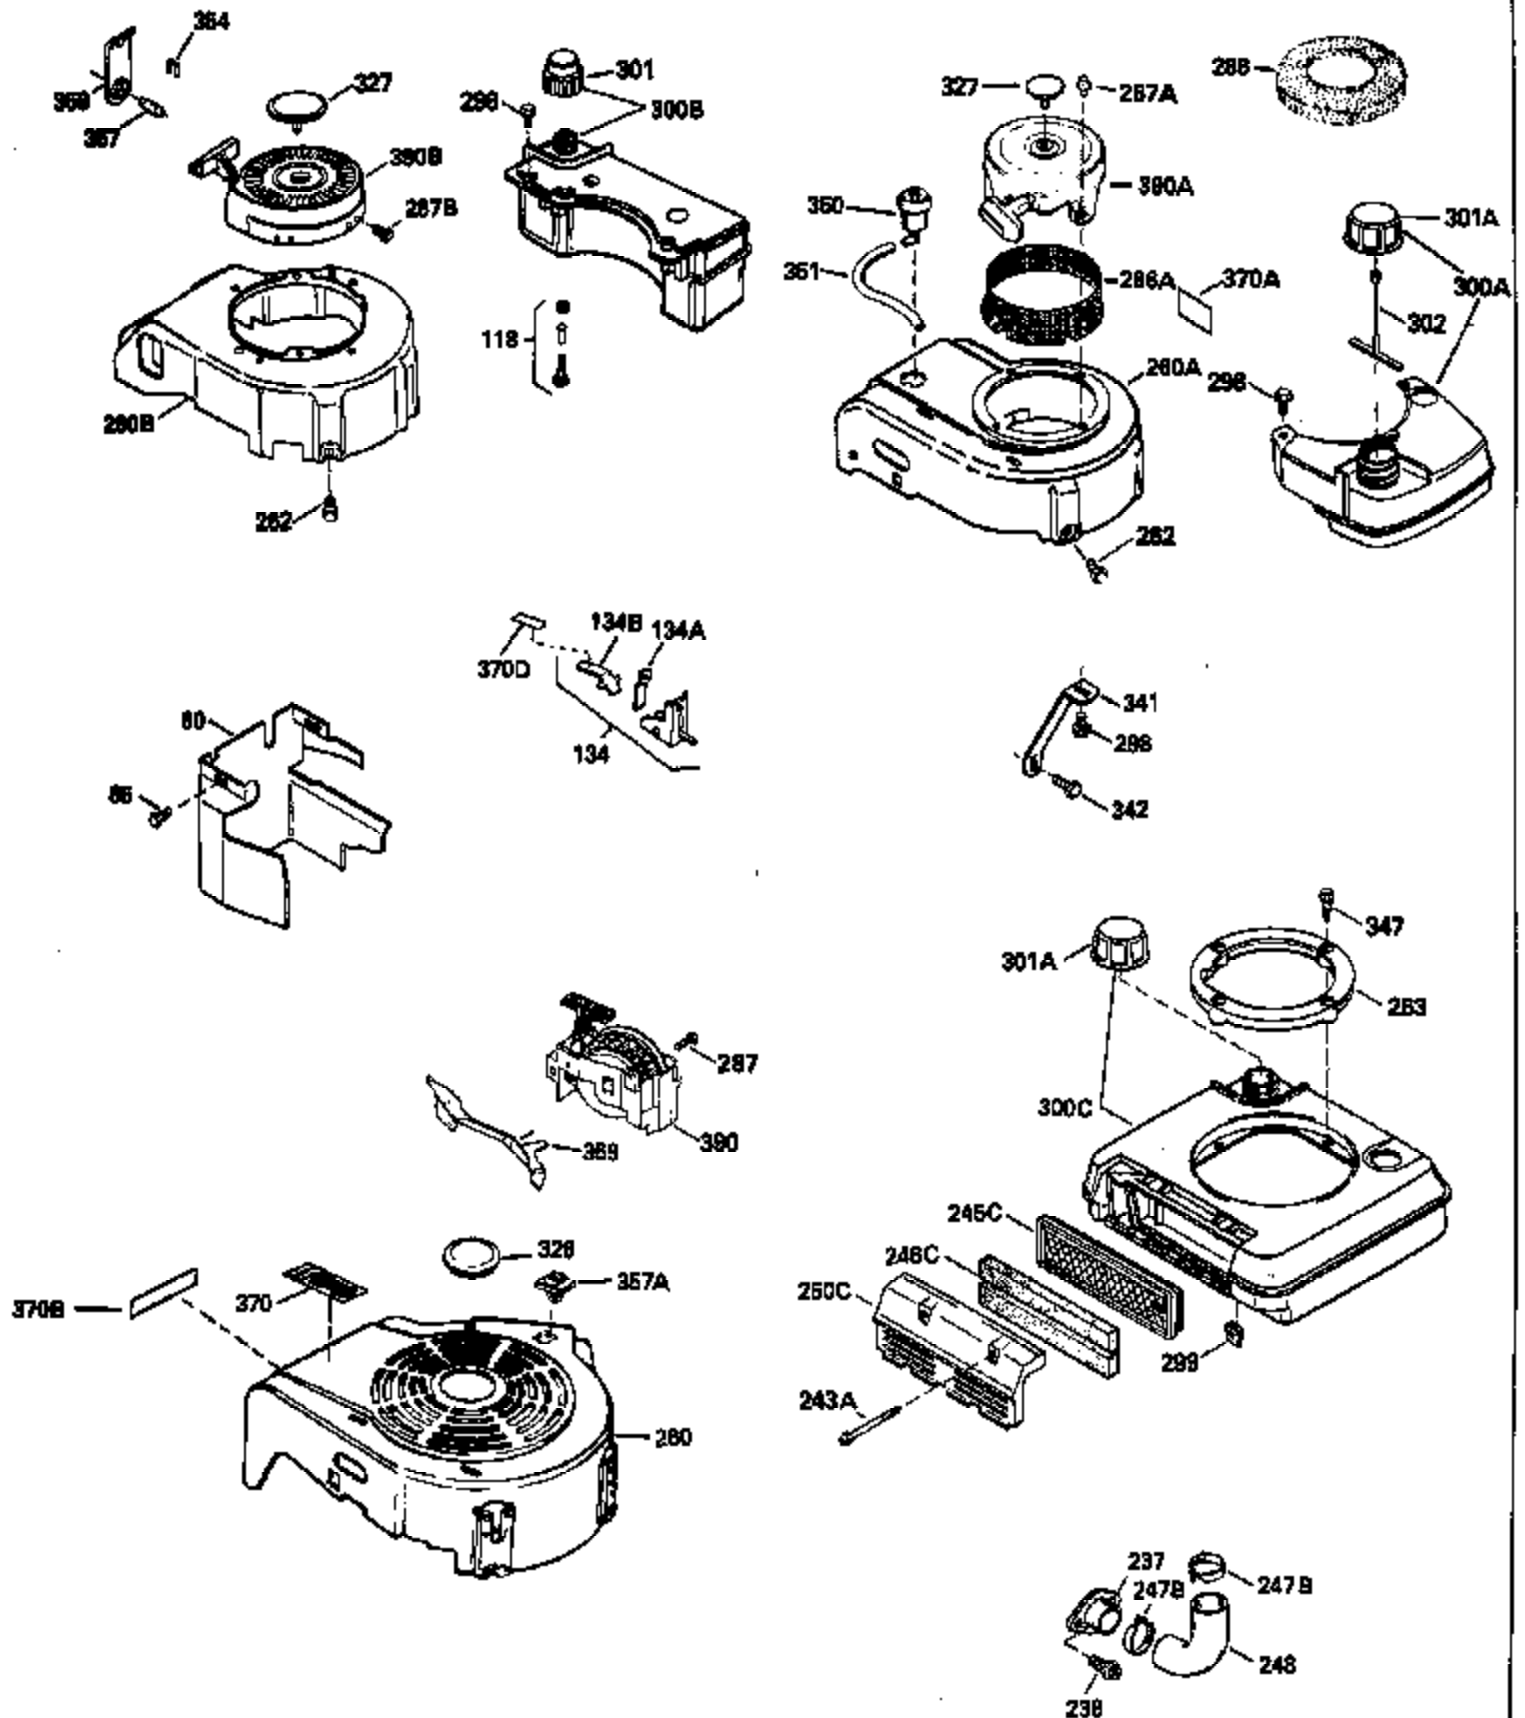

ILLUSTRATION SHOWS TYPICAL PARTS ONLY. ORDER BY PART NUMBER. PARTS NOT LISTED ARE SUPPLIED BY OEM.

Ref #	Part Number	Qty	Description
118	730194		Rope Guide Kit (Use as required with 34476 fuel tank)
246C	35705		Filter, Pre-Air (Optional)
260B	35478		Housing, Blower
262	650831		Screw, 1/4-20 x 15/32"
287B	650884		Screw, 8-32 x 1/2"
287A	650735		Screw, 10-24 x 3/8" (Use as required)
287A			Pop Rivet, (3/16" Dia.)(Purchase locally)
301A	35355		Fuel Cap
327	35932		Plug, Starter
354	35025		Staple (Not used on all models)
357	34985		Rope Stop & Staple Ass'y. (Incl. 354)
358	35168		Bracket Assy., Rope guide
370	34993		Decal, Instruction
390B	590621		Rewind Starter (Refer to Division 5, Section C, page 34 or Fiche 8, Grid G-9 for breakdown)