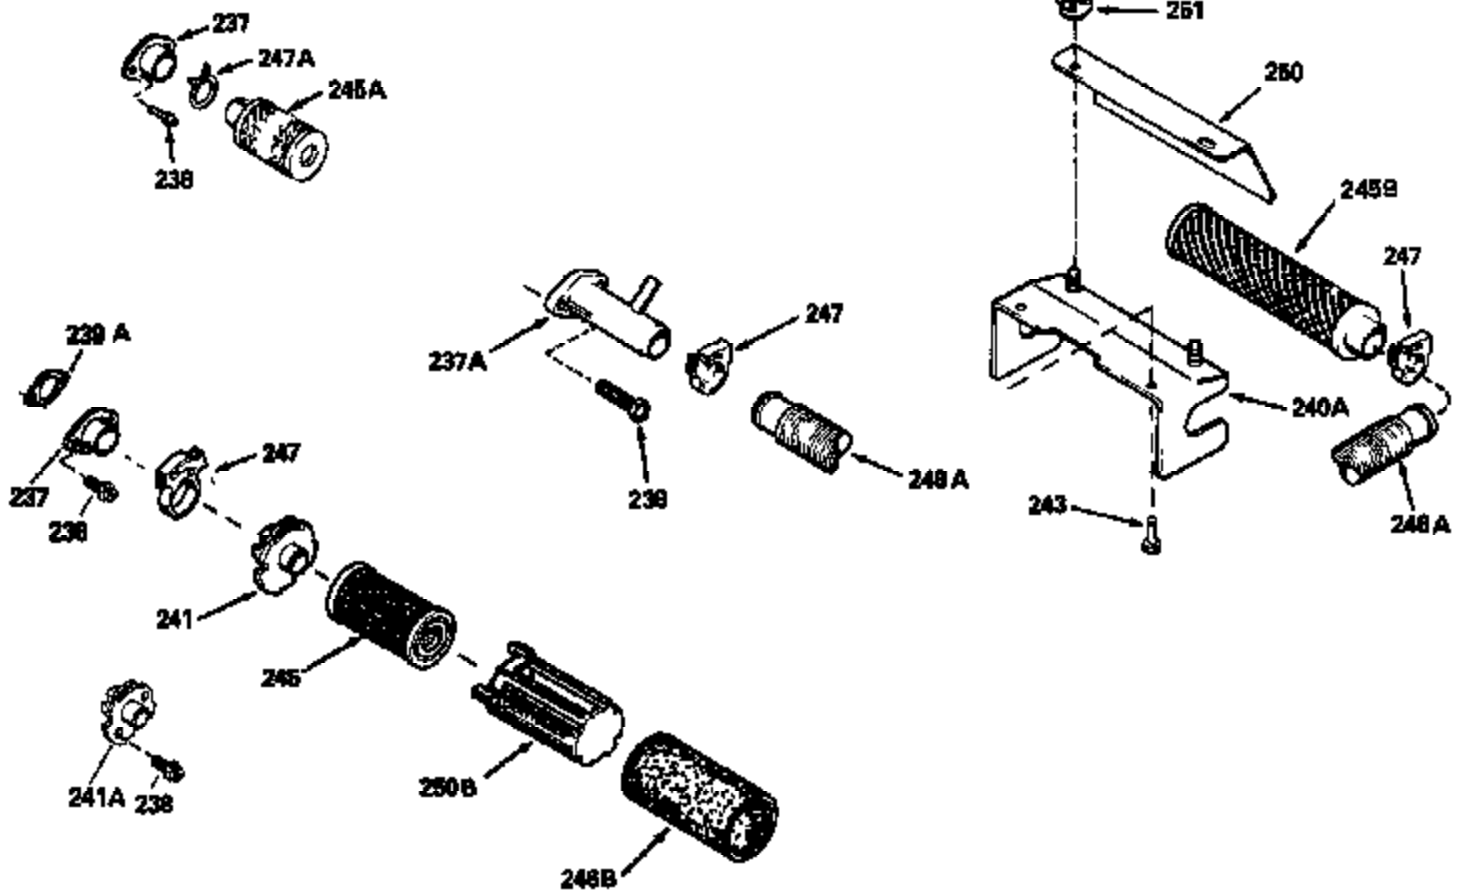

Ref #	Part Number	Qty	Description
19	31361		Spring, Extension
53	31745		Tang, Washer
54	31747		Washer, Flat
55	35667		Shaft, P.T.O.
56	31746		Left Hand Worm Gear
57	31749		Ring, Retaining
58	31744		Seal, Oil
59	31787		Washer, Flat
69	35261		* Gasket, Mounting flange
70A	35609		Flange Ass'y. (Incl.58, 72, 73, 75, 8 0 & 311)
87	650492		Screw, 1/4-20 x 2-1/4"
182	6201		Screw, 1/4-28 x 7/8"
185	31384A		Pipe, Intake (Incl. 224)
186	32653		Link, Governor spring
216	33086		Lever, Speed adjusting
223	650451		Screw, 1/4-20 x 1"
241	35067		Collar, Air cleaner (Black)
245	35066		Filter, Air cleaner
246B	35435		Filter, Pre-Air (Use as required)
247A	35068		Clamp, Air cleaner
250B	35065		Air Cleaner Cover Ass'y.