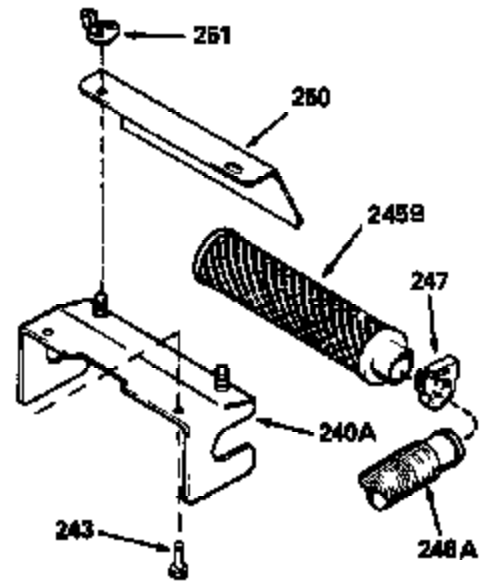

Ref #	Part Number	Qty	Description
19	31361		Spring, Extension
69	35261		* Gasket, Mounting flange
182	6201		Screw, 1/4-28 x 7/8"
185	31384A		Pipe, Intake (Incl. 224)
186	34337		Link, Governor spring
209	30200		Screw, 10-24 x 9/16"
223	650451		Screw, 1/4-20 x 1"
241	35067		Collar, Air cleaner (Black)
245	35066		Filter, Air cleaner
246B	35435		Filter, Pre-Air (Use as required)
247A	35068		Clamp, Air cleaner
250B	35065		Air Cleaner Cover Ass'y.