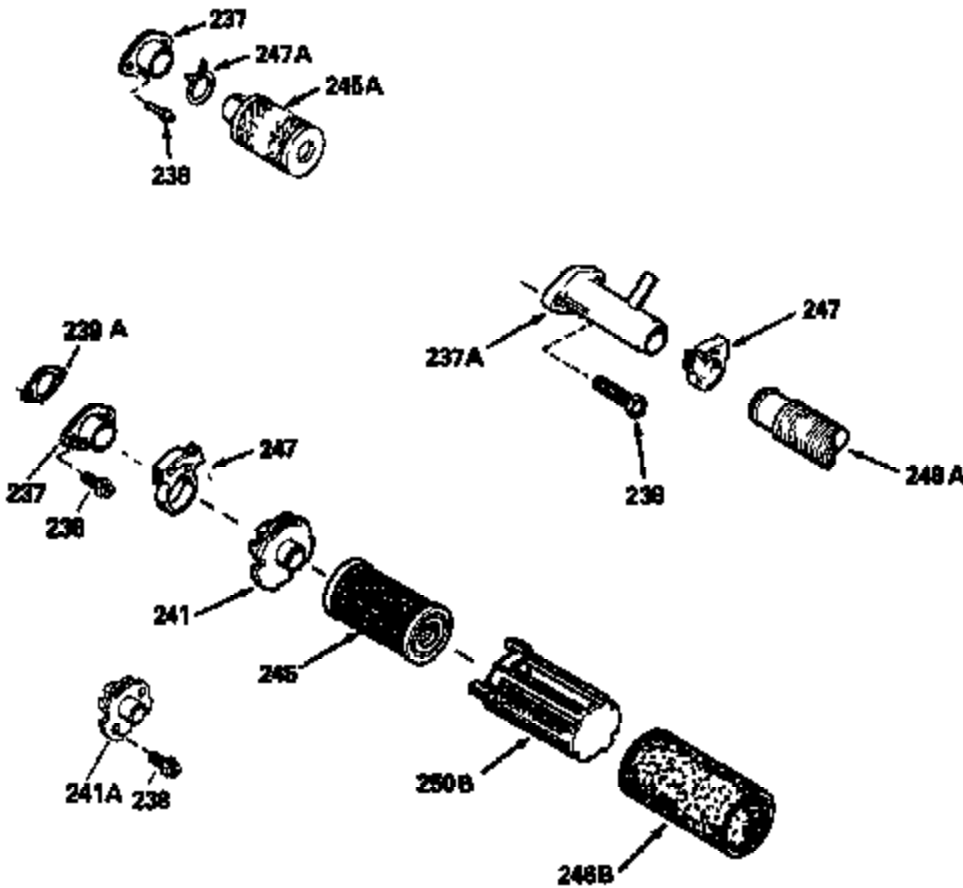

Ref #	Part Number	Qty	Description
19	31361		Spring, Extension
69	35261		* Gasket, Mounting flange
182	6201		Screw, 1/4-28 x 7/8"
185	31384A		Pipe, Intake (Incl. 224)
186	34337		Link, Governor spring
209	30200		Screw, 10-24 x 9/16"
223	650451		Screw, 1/4-20 x 1"
241	35067		Collar, Air cleaner (Black)
245	35066		Filter, Air cleaner
246B	35435		Filter, Pre-Air (Use as required)
247A	35068		Clamp, Air cleaner
250B	35065		Air Cleaner Cover Ass'y.