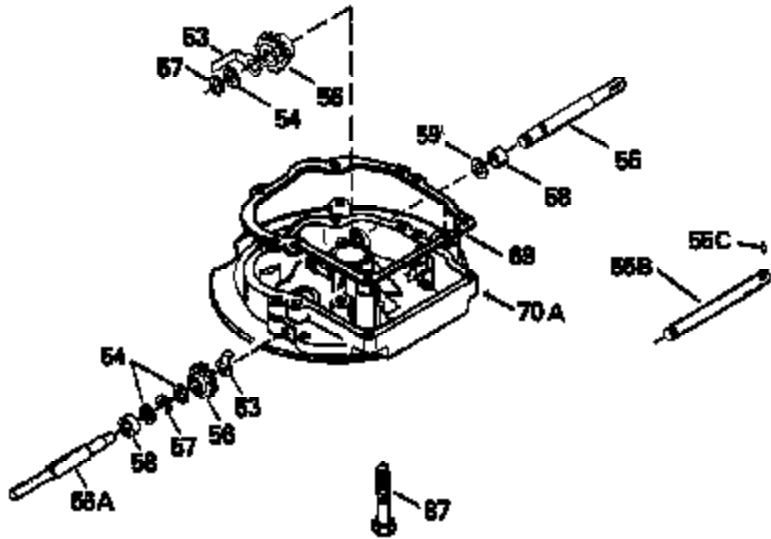

Ref #	Part Number	Qty	Description
313	34080		Spacer, Flywheel key
327	35932		Plug, Starter
370E	35167		Decal, Instruction
379	631021		Inlet Needle, Seat & Clip Assy.
380	632387		Carburetor (Incl. 184) (Refer to Division 5, Section A, page A2-12 or Fiche 8, Grid F-7for breakdown)
390B	590621		Rewind Starter (Refer to Division 5, Section C, page 34 or Fiche 8, Grid G-9 for breakdown)
400	33238C		* Gasket Set (Incl. items marked *)
420	730225		SAE 30, 4-Cycle Engine Oil (Quart)

ILLUSTRATION SHOWS TYPICAL PARTS ONLY. ORDER BY PART NUMBER. PARTS NOT LISTED ARE SUPPLIED BY OEM.

Ref #	Part Number	Qty	Description
118	730194		Rope Guide Kit (Use as required with 34476 fuel tank)
246C	35705		Filter, Pre-Air (Optional)
260B	35478		Housing, Blower
262	650831		Screw, 1/4-20 x 15/32"
287B	650884		Screw, 8-32 x 1/2"
287A	650735		Screw, 10-24 x 3/8" (Use as required)
287A			Pop Rivet, (3/16" Dia.)(Purchase locally)
301A	35355		Fuel Cap
327	35932		Plug, Starter
354	35025		Staple (Not used on all models)
357	34985		Rope Stop & Staple Ass'y. (Incl. 354)
358	35168		Bracket Assy., Rope guide
370	35391		Decal, Instruction
390B	590621		Rewind Starter (Refer to Division 5, Section C, page 34 or Fiche 8, Grid G-9 for breakdown)

Ref #	Part Number	Qty	Description
19	31361		Spring, Extension
69	35261		* Gasket, Mounting flange
182	6201		Screw, 1/4-28 x 7/8"
185	31384A		Pipe, Intake (Incl. 224)
186	34337		Link, Governor spring
209	30200		Screw, 10-24 x 9/16"
223	650451		Screw, 1/4-20 x 1"
241	35067		Collar, Air cleaner (Black)
245	35066		Filter, Air cleaner
246B	35435		Filter, Pre-Air (Use as required)
247A	35068		Clamp, Air cleaner
250B	35065		Air Cleaner Cover Ass'y.