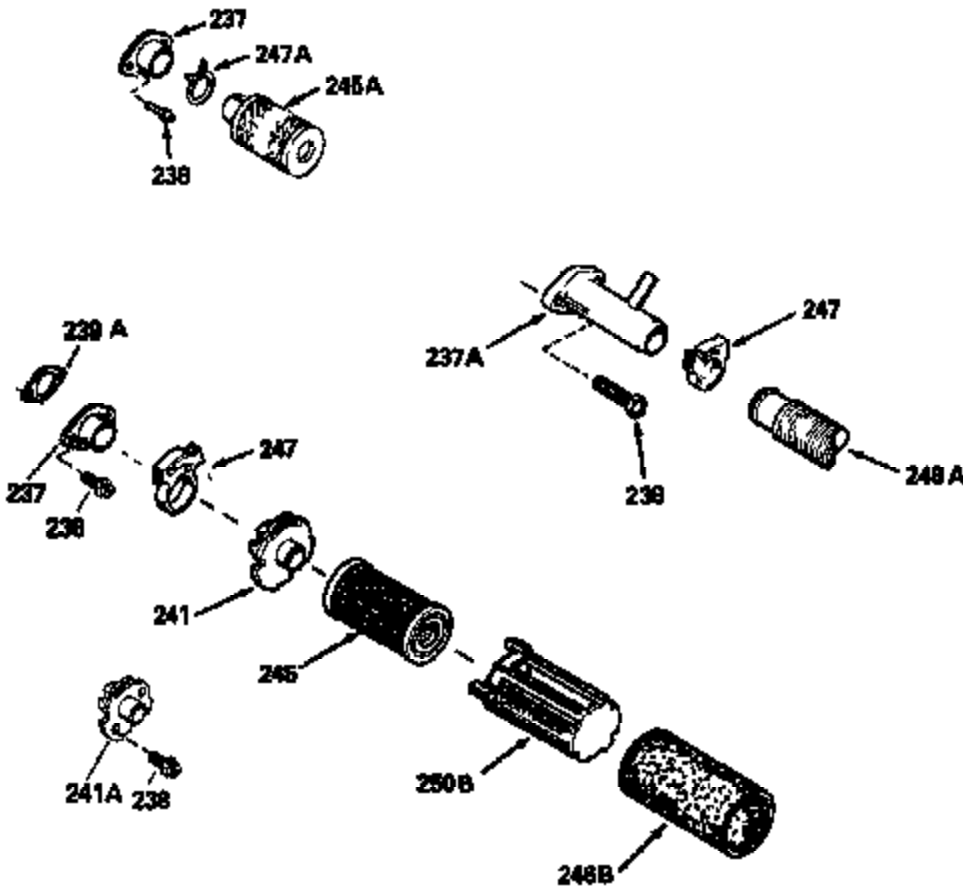

Ref #	Part Number	Qty	Description
19	31361		Spring, Extension
69	35261		* Gasket, Mounting flange
182	6201		Screw, 1/4-28 x 7/8"
185	31384A		Pipe, Intake (Incl. 224)
186	34337		Link, Governor spring
209	30200		Screw, 10-24 x 9/16"
223	650451		Screw, 1/4-20 x 1"
241	35067		Collar, Air cleaner (Black)
245	35066		Filter, Air cleaner
246B	35435		Filter, Pre-Air (Use as required)
247A	35068		Clamp, Air cleaner
250B	35065		Air Cleaner Cover Ass'y.
255	35176		Cover, Speed control
256	650807		Screw, 10-32 x 7/16"