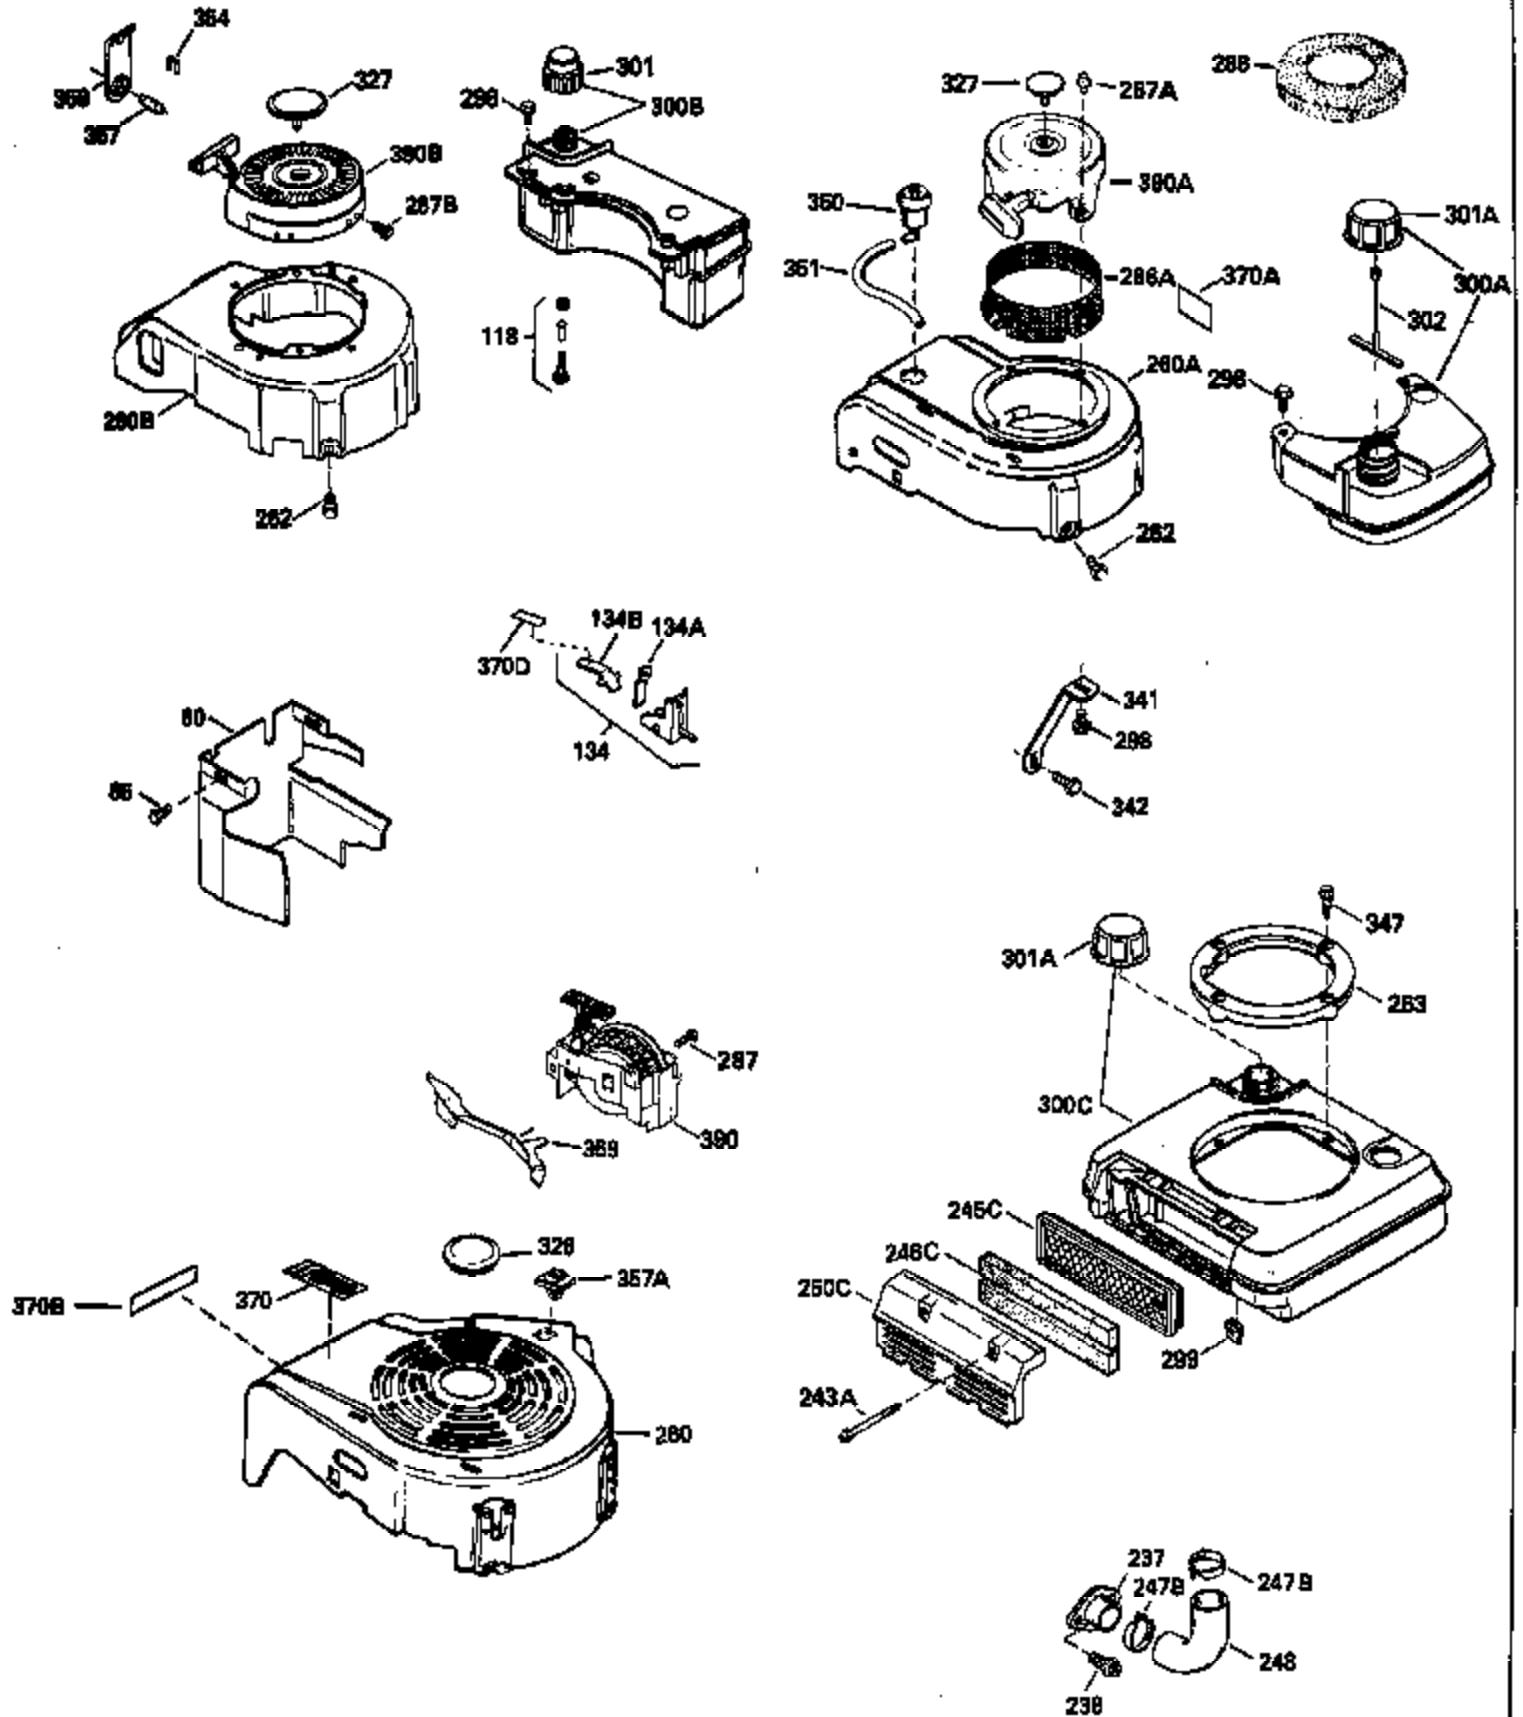

ILLUSTRATION SHOWS TYPICAL PARTS ONLY. ORDER BY PART NUMBER. PARTS NOT LISTED ARE SUPPLIED BY OEM.

Ref #	Part Number	Qty	Description
118	730194		Rope Guide Kit (Use as required with 34476 fuel tank)
246C	35705		Filter, Pre-Air (Optional)
260B	35393		Housing, Blower
262	650831		Screw, 1/4-20 x 15/32"
287B	650884		Screw, 8-32 x 1/2"
287A	650735		Screw, 10-24 x 3/8" (Use as required)
287A			Pop Rivet, (3/16" Dia.)(Purchase locally)
298	28763		Screw, 10-32 x 35/64"
300A	34369A		Fuel Tank (Incl. 292 & 301A) NOTE: These tanks (34369A) were built with different size fuel inlet openings. Tanks with the 1-3/16" I.D. opening use fuel cap 33032. Tanks with the 1-1/2" I.D. opening use fuel cap 35355.
301A	35355		Fuel Cap
302	35480		Retainer, Fuel cap
327	35932		Plug, Starter
354	35025		Staple (Not used on all models)
357	34985		Rope Stop & Staple Ass'y. (Incl. 354)
358	35168		Bracket Assy., Rope guide
390B	590621		Rewind Starter (Refer to Division 5, Section C, page 34 or Fiche 8, Grid G-9 for breakdown)