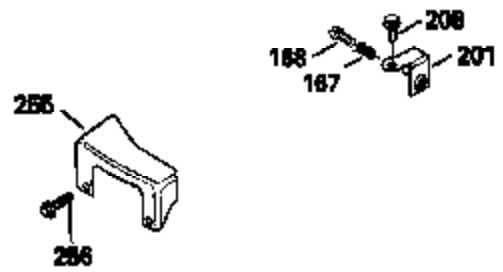

Ref #	Part Number	Qty	Description
19	31361		Spring, Extension
69	35261		* Gasket, Mounting flange
182	6201		Screw, 1/4-28 x 7/8"
185	31384A		Pipe, Intake (Incl. 224)
186	34337		Link, Governor spring
209	30200		Screw, 10-24 x 9/16"
223	650451		Screw, 1/4-20 x 1"
241	35067		Collar, Air cleaner (Black)
245	35066		Filter, Air cleaner
246B	35435		Filter, Pre-Air (Use as required)
247A	35068		Clamp, Air cleaner
250B	35065		Air Cleaner Cover Ass'y.
255	35176		Cover, Speed control
256	650807		Screw, 10-32 x 7/16"