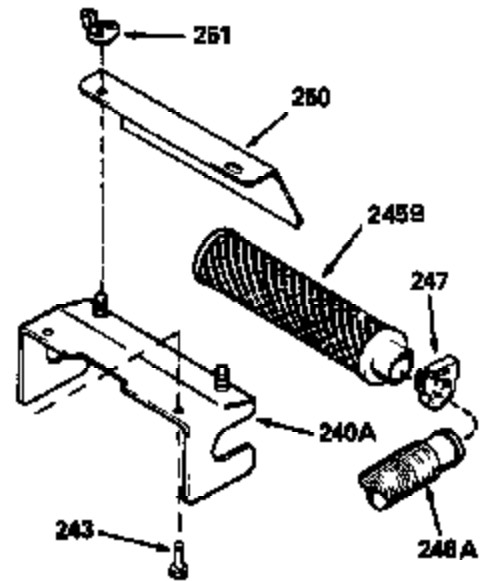

Ref #	Part Number	Qty	Description
19	31361		Spring, Extension
69	35261		* Gasket, Mounting flange
182	6201		Screw, 1/4-28 x 7/8"
185	31384A		Pipe, Intake (Incl. 224)
186	34337		Link, Governor spring
209	30200		Screw, 10-24 x 9/16"
223	650451		Screw, 1/4-20 x 1"
241	35067		Collar, Air cleaner (Black)
245	35066		Filter, Air cleaner
246B	35435		Filter, Pre-Air (Use as required)
247A	35068		Clamp, Air cleaner
250B	35065		Air Cleaner Cover Ass'y.
255	35176		Cover, Speed control
256	650807		Screw, 10-32 x 7/16"